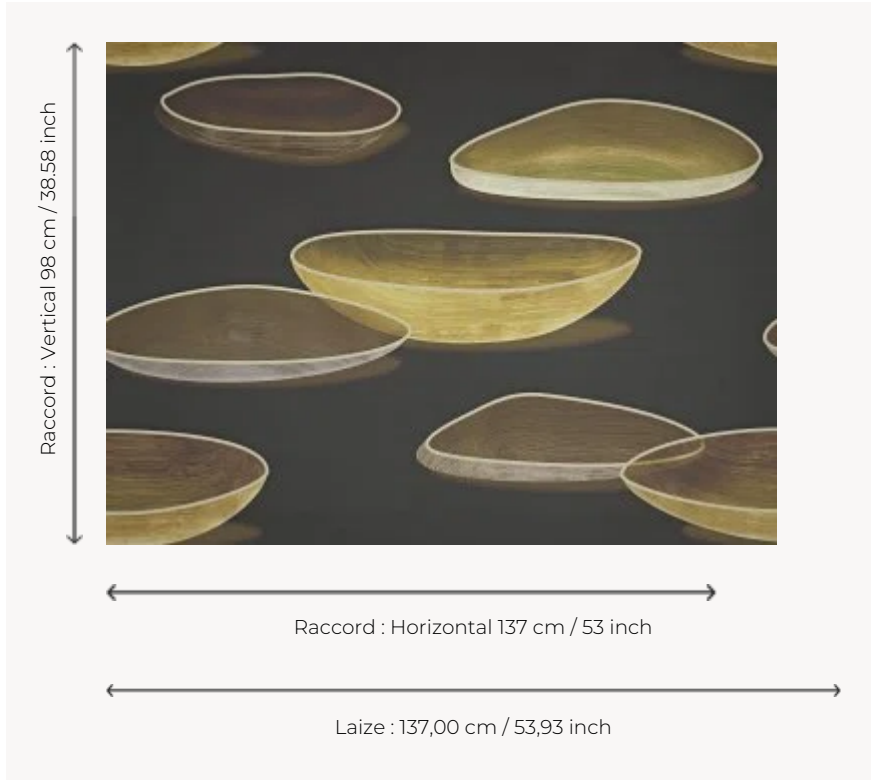

FP839002 - Ebene

Pierre Frey

| | |
|-------------------------|---|
| TYPE | Wide width printed wallpapers |
| SALES UNIT | Available per meter/yard |
| BACKING | NON WOVEN |
| COMPOSITION | - |
| WIDTH | 137 cm / 53,93 inch |
| REPEAT | H: 137 cm - 53,00 inch V: 98 cm - 38,58 inch Straight repeat |
| WEIGHT | 147 gr / m ² |
| CARE |  |
| TRIMMING | Pretrimmed |
| HANGING/REMOVING | Paste the wall Wet removable |
| CERTIFICATIONS | EUROCLASS B-s1,d0 ASTM E84 Class A |
| NOTES | Flame retardant backing |
| INFORMATION | Use the trim & join marks during installation. Double-cut installation. |

2 Colors

FP839001
Opale

FP839002
Ebene