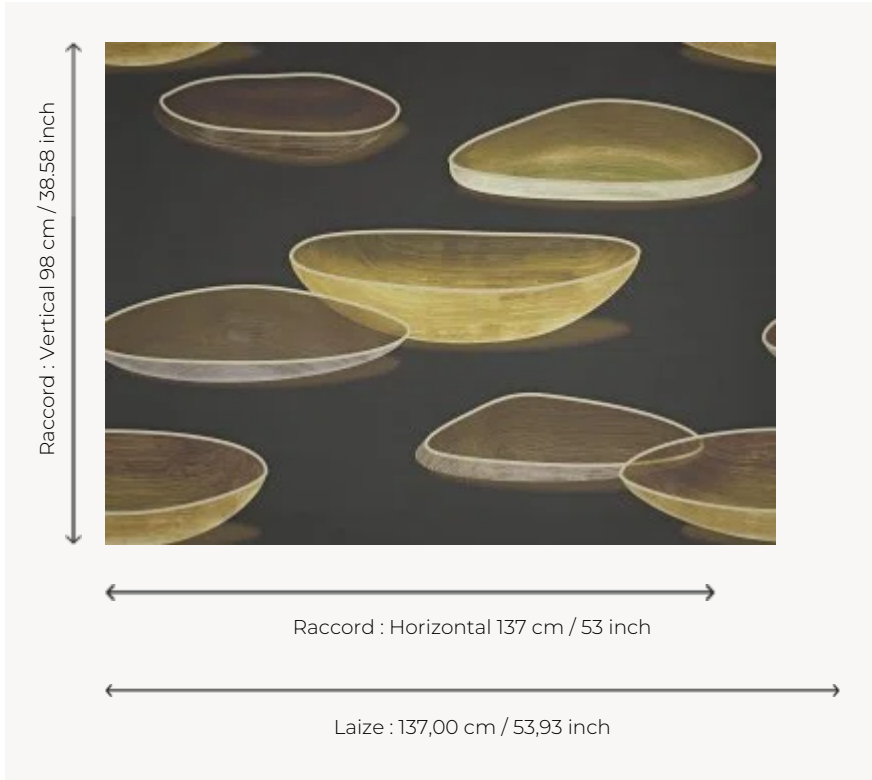

### FP839002 - Ebene

### Pierre Frey

<b>TYPE</b>	Wide width printed wallpapers
<b>SALES UNIT</b>	Available per meter/yard
<b>BACKING</b>	NON WOVEN
<b>COMPOSITION</b>	-
<b>WIDTH</b>	137 cm / 53,93 inch
<b>REPEAT</b>	H: 137 cm - 53,00 inch V: 98 cm - 38,58 inch Straight repeat
<b>WEIGHT</b>	147 gr / m <sup>2</sup>
<b>CARE</b>	
<b>TRIMMING</b>	Pretrimmed
<b>HANGING/REMOVING</b>	Paste the wall Wet removable
<b>CERTIFICATIONS</b>	EUROCLASS B-s1,d0 ASTM E84 Class A
<b>NOTES</b>	Flame retardant backing
<b>INFORMATION</b>	Use the trim & join marks during installation. Double-cut installation.

## 2 Colors

FP839001  
Opale

FP839002  
Ebene