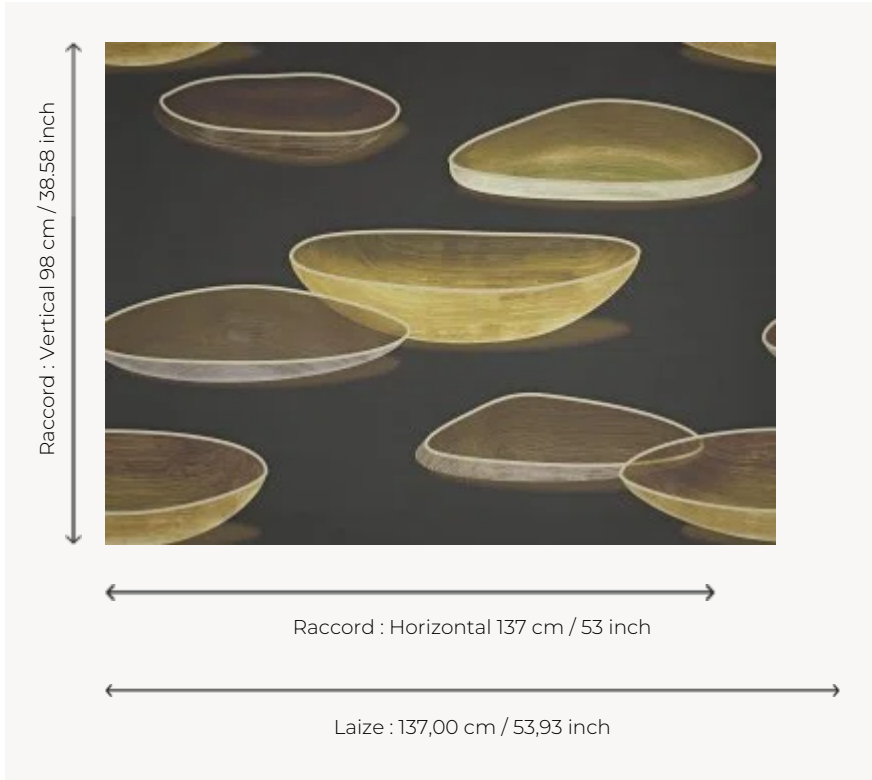

FP839002 HONSHU

Contemporary evocation of a Zen escape on Honshu Island. Between wooded mountains and ancient temples, the path of the emperors of Japan calls for meditation. Printed in wide width on a matte non-woven backing.

FP839002 - Ebene

Pierre Frey

TYPE	Wide width printed wallpapers
SALES UNIT	Available per meter/yard
BACKING	NON WOVEN
COMPOSITION	-
WIDTH	137 cm / 53,93 inch
REPEAT	H: 137 cm - 53,00 inch V: 98 cm - 38,58 inch Straight repeat
WEIGHT	147 gr / m ²
CARE	
TRIMMING	Pretrimmed
HANGING/REMOVING	Paste the wall Wet removable
CERTIFICATIONS	EUROCLASS B-s1,d0 ASTM E84 Class A
NOTES	Flame retardant backing
INFORMATION	Use the trim & join marks during installation. Double-cut installation.

2 Colors

FP839001
Opale

FP839002
Ebene