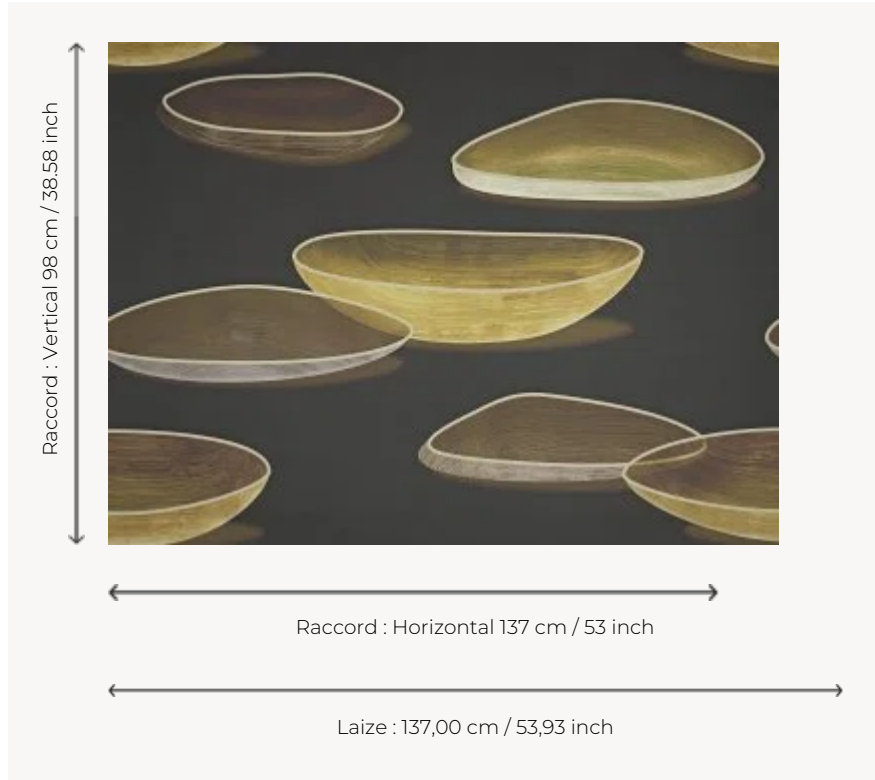

FP839002 - Ebene

Pierre Frey

TYPE	Wide width printed wallpapers
SALES UNIT	Available per meter/yard
BACKING	NON WOVEN
COMPOSITION	-
WIDTH	137 cm / 53,93 inch
REPEAT	H: 137 cm - 53,00 inch V: 98 cm - 38,58 inch Straight repeat
WEIGHT	147 gr / m ²
CARE	
TRIMMING	Pretrimmed
HANGING/REMOVING	Paste the wall Wet removable
CERTIFICATIONS	EUROCLASS B-s1,d0 ASTM E84 Class A
NOTES	Flame retardant backing
INFORMATION	Use the trim & join marks during installation. Double-cut installation.

2 Colors

FP839001
Opale

FP839002
Ebene