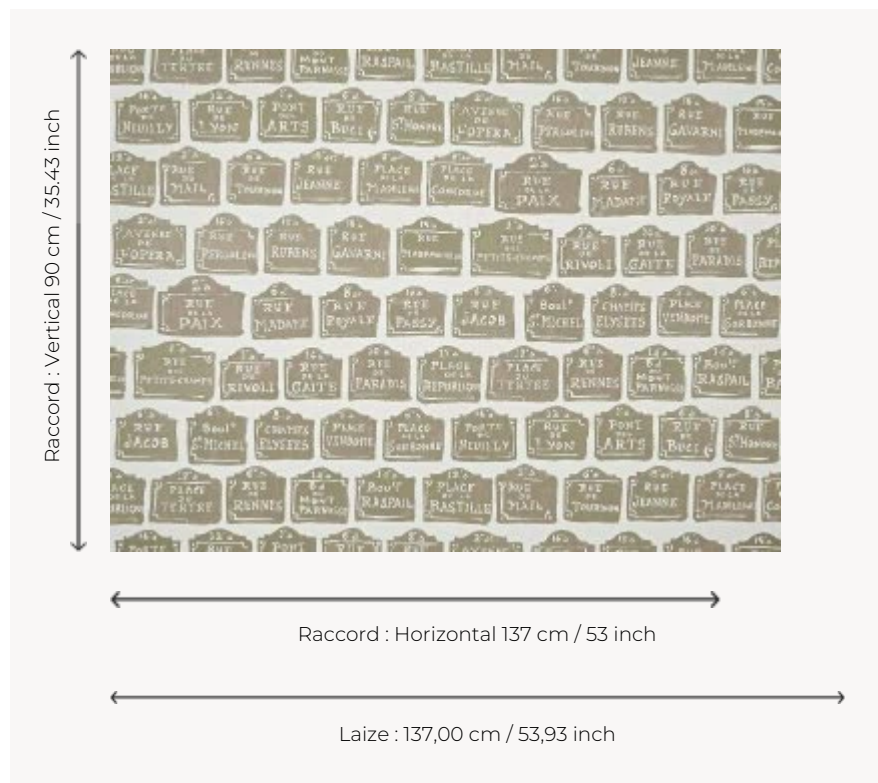

FP841001 LES RUES PARISIENNES

This drawing, designed by Jean-Denis Malclès, reproduces the nameplates of Parisian streets. Made with gouache in the 1940s and preserved in Pierre Frey's archives, it is printed in wide width on a glossy non-woven backing.

FP841001 - Beige

Pierre Frey

TYPE	Wide width printed wallpapers
ARTIST	Jean-Denis Malclès
SALES UNIT	Available per meter/yard
BACKING	NON WOVEN
COMPOSITION	-
WIDTH	137 cm / 53,93 inch
REPEAT	H: 137 cm - 53,00 inch V: 90 cm - 35,43 inch Half drop repeat
WEIGHT	180 gr / m ²
CARE	
TRIMMING	Pretrimmed
HANGING/REMOVING	Paste the wall Wet removable
CERTIFICATIONS	EUROCLASS B-s1,d0 ASTM E84 Class A
NOTES	Flame retardant backing
INFORMATION	Use the trim & join marks during installation. Double-cut installation.

2 Colors

FP841001
Beige

FP841002
Indigo