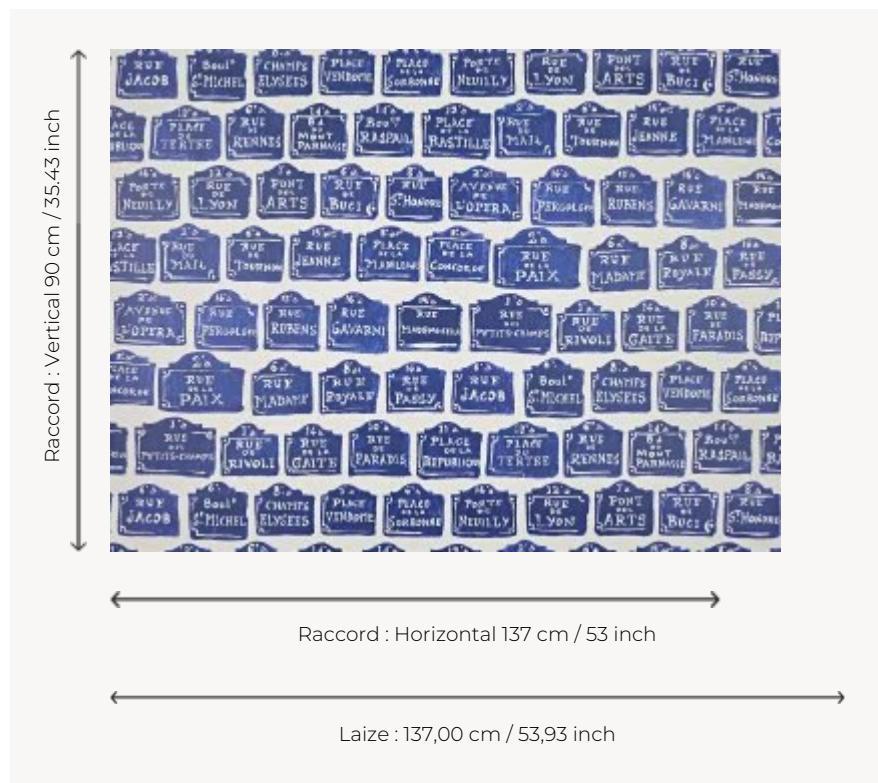

FP841002 LES RUES PARISIENNES

This drawing, designed by Jean-Denis Malclès, reproduces the nameplates of Parisian streets. Made with gouache in the 1940s and preserved in Pierre Frey's archives, it is printed in wide width on a glossy non-woven backing.

FP841002 - Indigo

Pierre Frey

TYPE	Wide width printed wallpapers
ARTIST	Jean-Denis Malclès
SALES UNIT	Available per meter/yard
BACKING	NON WOVEN
COMPOSITION	-
WIDTH	137 cm / 53,93 inch
REPEAT	H: 137 cm - 53,00 inch V: 90 cm - 35,43 inch Half drop repeat
WEIGHT	180 gr / m ²
CARE	
TRIMMING	Pretrimmed
HANGING/REMOVING	Paste the wall Wet removable
CERTIFICATIONS	EUROCLASS B-s1,d0 ASTM E84 Class A
NOTES	Flame retardant backing
INFORMATION	Use the trim & join marks during installation. Double-cut installation.