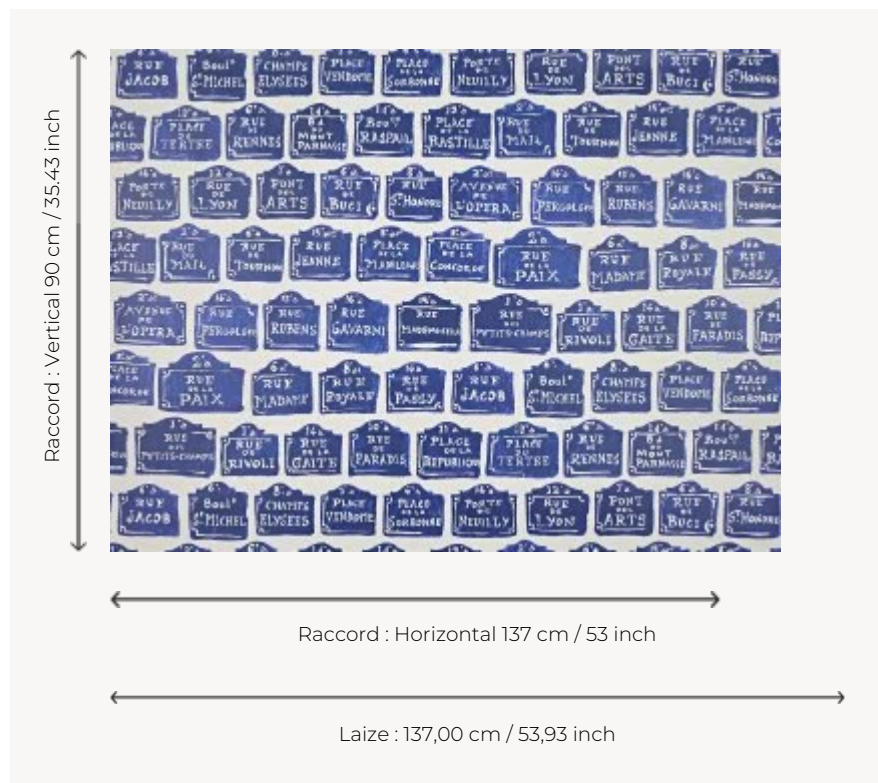

FP841002 LES RUES PARISIENNES

This drawing, designed by Jean-Denis Malclès, reproduces the nameplates of Parisian streets. Made with gouache in the 1940s and preserved in Pierre Frey's archives, it is printed in wide width on a glossy non-woven backing.

FP841002 - Indigo

Pierre Frey

TYPE	Wide width printed wallpapers
ARTIST	Jean-Denis Malclès
SALES UNIT	Available per meter/yard
BACKING	NON WOVEN
COMPOSITION	-
WIDTH	137 cm / 53,93 inch
REPEAT	H: 137 cm - 53,00 inch V: 90 cm - 35,43 inch Half drop repeat
WEIGHT	180 gr / m ²
CARE	
TRIMMING	Pretrimmed
HANGING/REMOVING	Paste the wall Wet removable
CERTIFICATIONS	EUROCLASS B-s1,d0 ASTM E84 Class A
NOTES	Flame retardant backing
INFORMATION	Use the trim & join marks during installation. Double-cut installation.