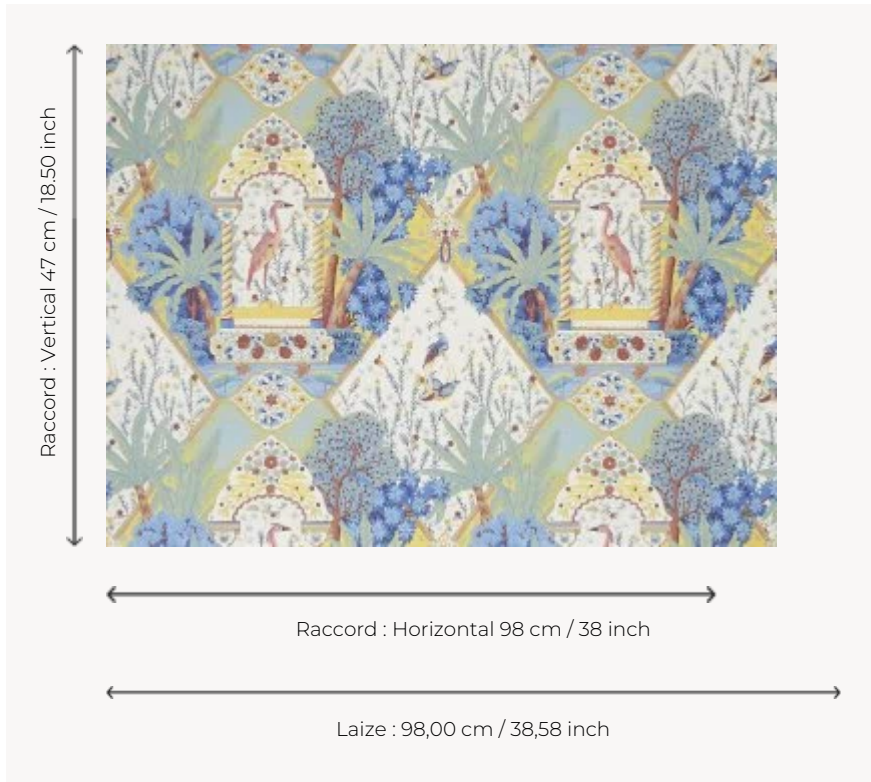

FP844001 KALAMKARI

Tropical scene associating birds, palm trees and flowers evoking the south of India, where the traditional pictorial art of Kalamkari draws its origins. Vinyl wallpaper on a non-woven backing with a silk effect.

FP844001 - Jour

Pierre Frey

TYPE	Wide width printed wallpapers - Vinyls
SALES UNIT	Available per meter/yard
BACKING	NON WOVEN
COMPOSITION	100 % Vinyl
WIDTH	98 cm / 38,58 inch
REPEAT	H: 98 cm - 38,00 inch V: 47 cm - 18,50 inch Straight repeat
WEIGHT	400 gr / m ²
CARE	 
TRIMMING	Trimmed
HANGING/REMOVING	Paste the wall Wet removable
CERTIFICATIONS	EUROCLASS B-s2,d0 ASTM E84 Class A
NOTES	Good lightfastness Flame retardant backing

2 Colors

FP844001
Jour

FP844002
Nuit