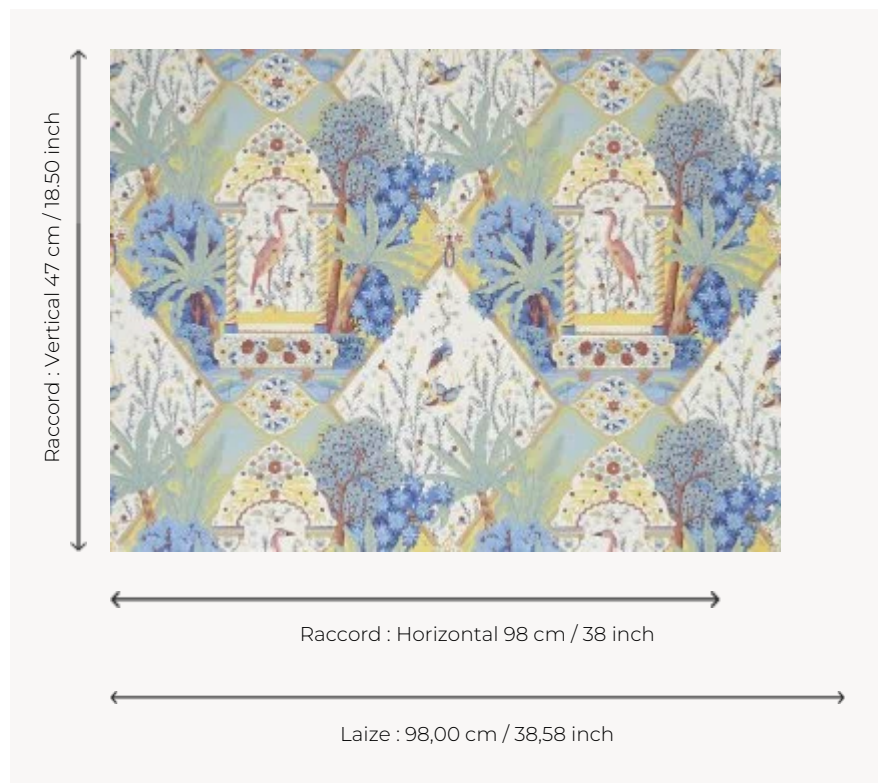

FP844001 KALAMKARI

Tropical scene associating birds, palm trees and flowers evoking the south of India, where the traditional pictorial art of Kalamkari draws its origins. Vinyl wallpaper on a non-woven backing with a silk effect.

FP844001 - Jour

Pierre Frey

| | |
|-------------------------|---|
| TYPE | Wide width printed wallpapers - Vinyls |
| SALES UNIT | Available per meter/yard |
| BACKING | NON WOVEN |
| COMPOSITION | 100 % Vinyl |
| WIDTH | 98 cm / 38,58 inch |
| REPEAT | H: 98 cm - 38,00 inch V: 47 cm - 18,50 inch Straight repeat |
| WEIGHT | 400 gr / m ² |
| CARE |   |
| TRIMMING | Trimmed |
| HANGING/REMOVING | Paste the wall Wet removable |
| CERTIFICATIONS | EUROCLASS B-s2,d0 ASTM E84 Class A |
| NOTES | Good lightfastness Flame retardant backing |

2 Colors

FP844001
Jour

FP844002
Nuit