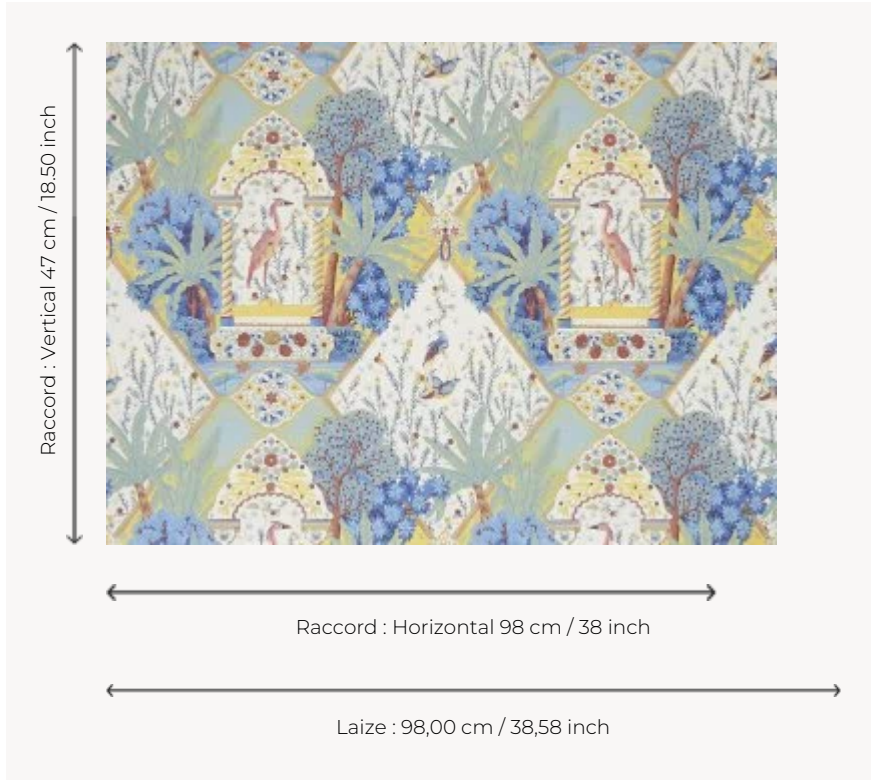

FP844001 KALAMKARI

Tropical scene associating birds, palm trees and flowers evoking the south of India, where the traditional pictorial art of Kalamkari draws its origins. Vinyl wallpaper on a non-woven backing with a silk effect.

FP844001 - Jour

Pierre Frey

TYPE	Wide width printed wallpapers - Vinyls
SALES UNIT	Available per meter/yard
BACKING	NON WOVEN
COMPOSITION	100 % Vinyl
WIDTH	98 cm / 38,58 inch
REPEAT	H: 98 cm - 38,00 inch V: 47 cm - 18,50 inch Straight repeat
WEIGHT	400 gr / m ²
CARE	 
TRIMMING	Trimmed
HANGING/REMOVING	Paste the wall Wet removable
CERTIFICATIONS	EUROCLASS B-s2,d0 ASTM E84 Class A
NOTES	Good lightfastness Flame retardant backing

2 Colors

FP844001
Jour

FP844002
Nuit