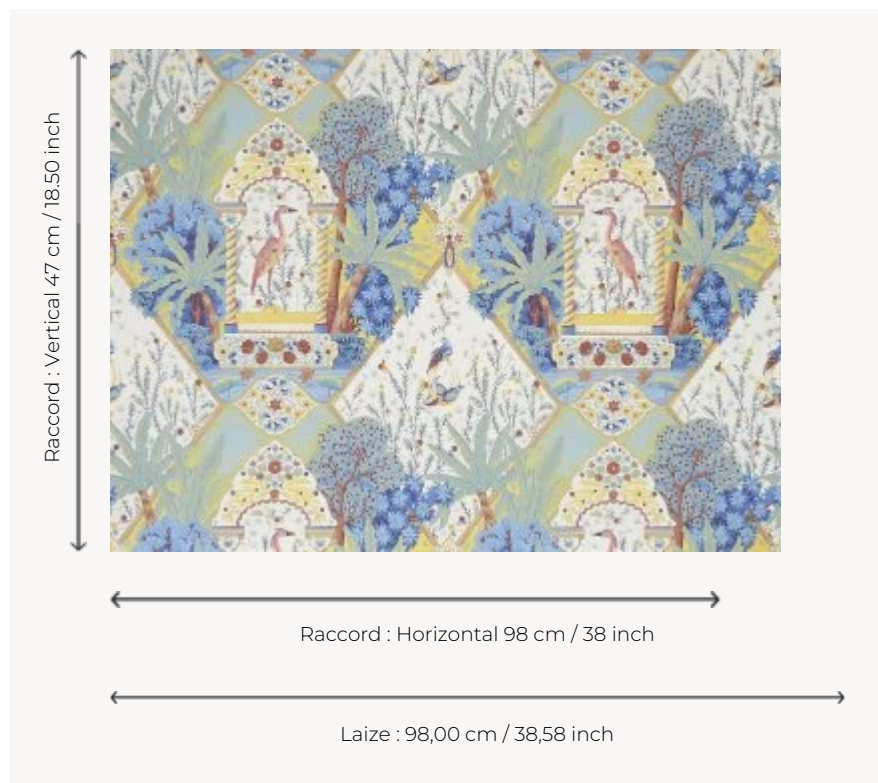

## FP844001 KALAMKARI

Tropical scene associating birds, palm trees and flowers evoking the south of India, where the traditional pictorial art of Kalamkari draws its origins. Vinyl wallpaper on a non-woven backing with a silk effect.

### Pierre Frey

|                         |   |
|-------------------------|---|
| <b>TYPE</b>             | Wide width printed wallpapers - Vinyls  |
| <b>SALES UNIT</b>       | Available per meter/yard  |
| <b>BACKING</b>          | NON WOVEN   |
| <b>COMPOSITION</b>      | 100 % Vinyl   |
| <b>WIDTH</b>            | 98 cm / 38,58 inch  |
| <b>REPEAT</b>           | H: 98 cm - 38,00 inch<br>V: 47 cm - 18,50 inch<br>Straight repeat   |
| <b>WEIGHT</b>           | 400 gr / m <sup>2</sup>   |
| <b>CARE</b>             |   |
| <b>TRIMMING</b>         | Trimmed   |
| <b>HANGING/REMOVING</b> | Paste the wall<br>Wet removable   |
| <b>CERTIFICATIONS</b>   | EUROCLASS B-s2,d0<br>ASTM E84 Class A   |
| <b>NOTES</b>            | Good lightfastness<br>Flame retardant backing   |

## 2 Colors

FP844001

Jour

FP844002

Nuit