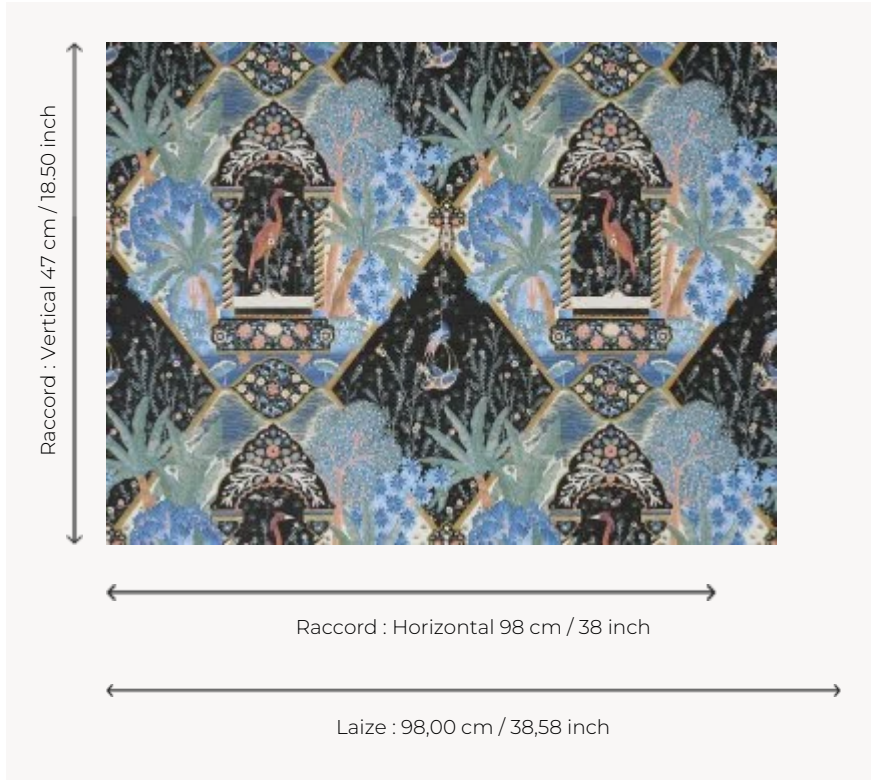

## FP844002 KALAMKARI

Tropical scene associating birds, palm trees and flowers evoking the south of India, where the traditional pictorial art of Kalamkari draws its origins. Vinyl wallpaper on a non-woven backing with a silk effect.

### Pierre Frey

<b>TYPE</b>	Wide width printed wallpapers - Vinyls
<b>SALES UNIT</b>	Available per meter/yard
<b>BACKING</b>	NON WOVEN
<b>COMPOSITION</b>	100 % Vinyl
<b>WIDTH</b>	98 cm / 38,58 inch
<b>REPEAT</b>	H: 98 cm - 38,00 inch V: 47 cm - 18,50 inch Straight repeat
<b>WEIGHT</b>	400 gr / m <sup>2</sup>
<b>CARE</b>	 
<b>TRIMMING</b>	Trimmed
<b>HANGING/REMOVING</b>	Paste the wall Wet removable
<b>CERTIFICATIONS</b>	EUROCLASS B-s2,d0 ASTM E84 Class A
<b>NOTES</b>	Good lightfastness Flame retardant backing

## 2 Colors

FP844001  
Jour

FP844002  
Nuit