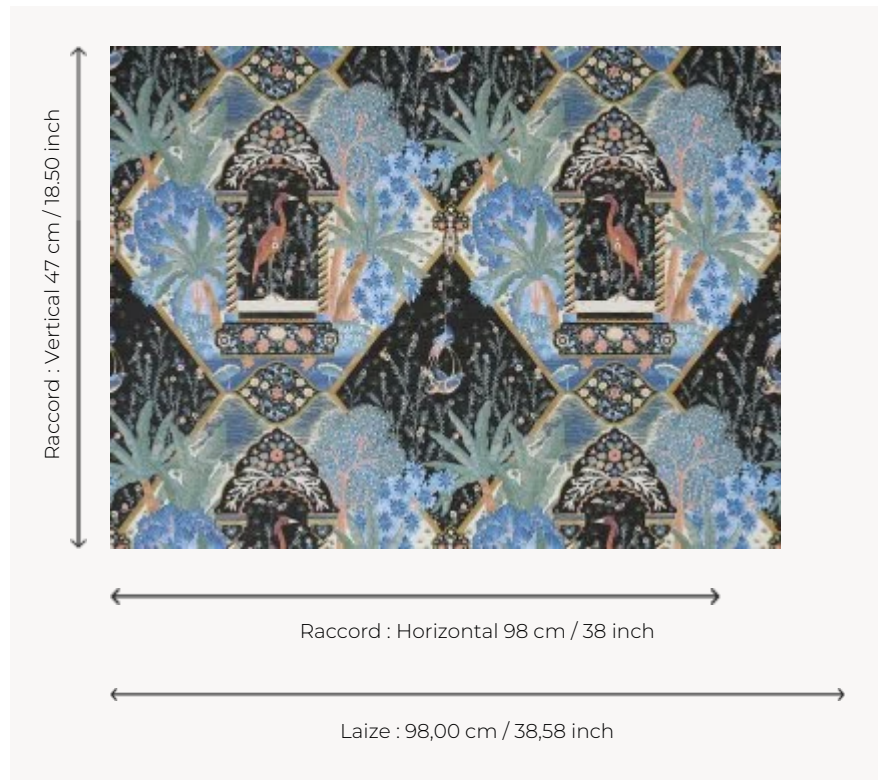

FP844002 KALAMKARI

Tropical scene associating birds, palm trees and flowers evoking the south of India, where the traditional pictorial art of Kalamkari draws its origins. Vinyl wallpaper on a non-woven backing with a silk effect.

FP844002 - Nuit

Pierre Frey

TYPE	Wide width printed wallpapers - Vinyls
SALES UNIT	Available per meter/yard
BACKING	NON WOVEN
COMPOSITION	100 % Vinyl
WIDTH	98 cm / 38,58 inch
REPEAT	H: 98 cm - 38,00 inch V: 47 cm - 18,50 inch Straight repeat
WEIGHT	400 gr / m ²
CARE	 
TRIMMING	Trimmed
HANGING/REMOVING	Paste the wall Wet removable
CERTIFICATIONS	EUROCLASS B-s2,d0 ASTM E84 Class A
NOTES	Good lightfastness Flame retardant backing

2 Colors

FP844001

Jour

FP844002

Nuit