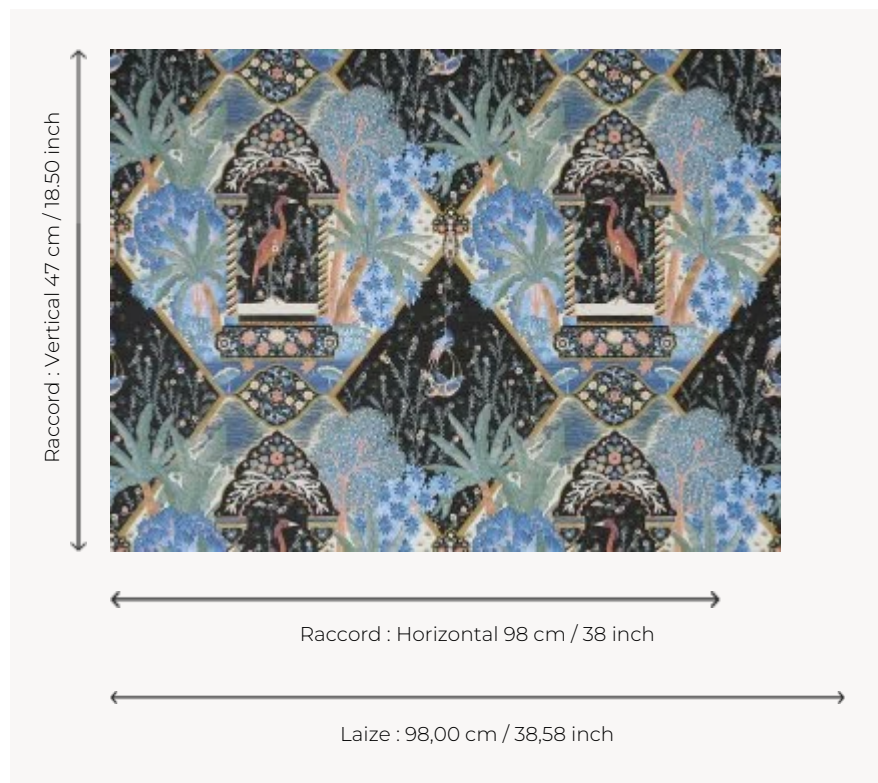

FP844002 KALAMKARI

Tropical scene associating birds, palm trees and flowers evoking the south of India, where the traditional pictorial art of Kalamkari draws its origins. Vinyl wallpaper on a non-woven backing with a silk effect.

FP844002 - Nuit

Pierre Frey

TYPE	Wide width printed wallpapers - Vinyls
SALES UNIT	Available per meter/yard
BACKING	NON WOVEN
COMPOSITION	100 % Vinyl
WIDTH	98 cm / 38,58 inch
REPEAT	H: 98 cm - 38,00 inch V: 47 cm - 18,50 inch Straight repeat
WEIGHT	400 gr / m²
CARE	
TRIMMING	Trimmed
HANGING/REMOVING	Paste the wall Wet removable
CERTIFICATIONS	EUROCLASS B-s2,d0 ASTM E84 Class A
NOTES	Good lightfastness Flame retardant backing