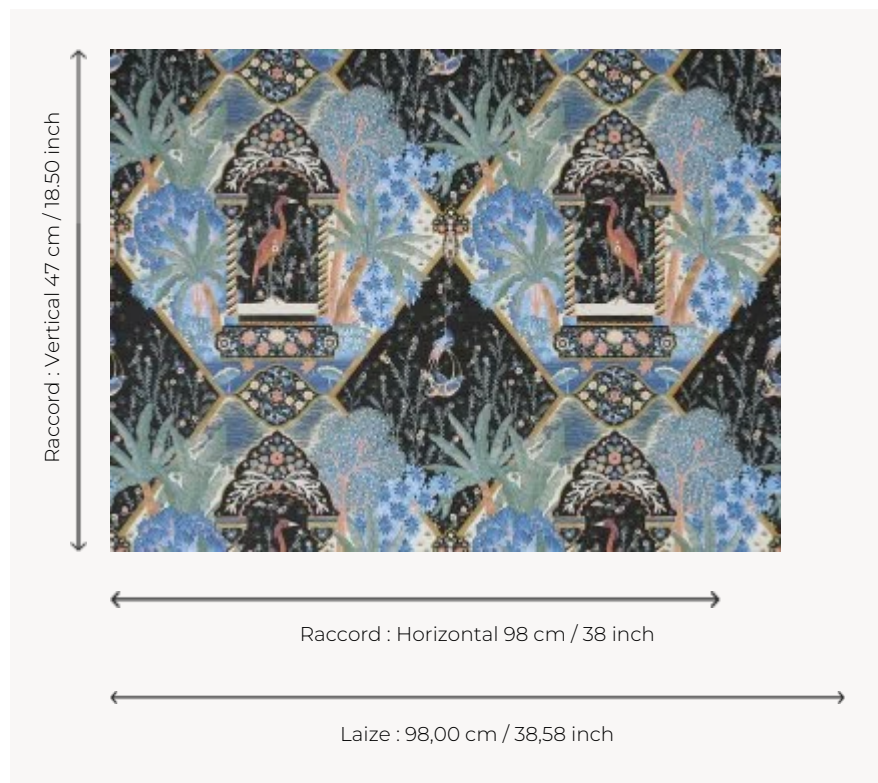

FP844002 KALAMKARI

Tropical scene associating birds, palm trees and flowers evoking the south of India, where the traditional pictorial art of Kalamkari draws its origins. Vinyl wallpaper on a non-woven backing with a silk effect.

FP844002 - Nuit

Pierre Frey

TYPE	Wide width printed wallpapers - Vinyls
SALES UNIT	Available per meter/yard
BACKING	NON WOVEN
COMPOSITION	100 % Vinyl
WIDTH	98 cm / 38,58 inch
REPEAT	H: 98 cm - 38,00 inch V: 47 cm - 18,50 inch Straight repeat
WEIGHT	400 gr / m ²
CARE	 
TRIMMING	Trimmed
HANGING/REMOVING	Paste the wall Wet removable
CERTIFICATIONS	EUROCLASS B-s2,d0 ASTM E84 Class A
NOTES	Good lightfastness Flame retardant backing

2 Colors

FP844001

Jour

FP844002

Nuit