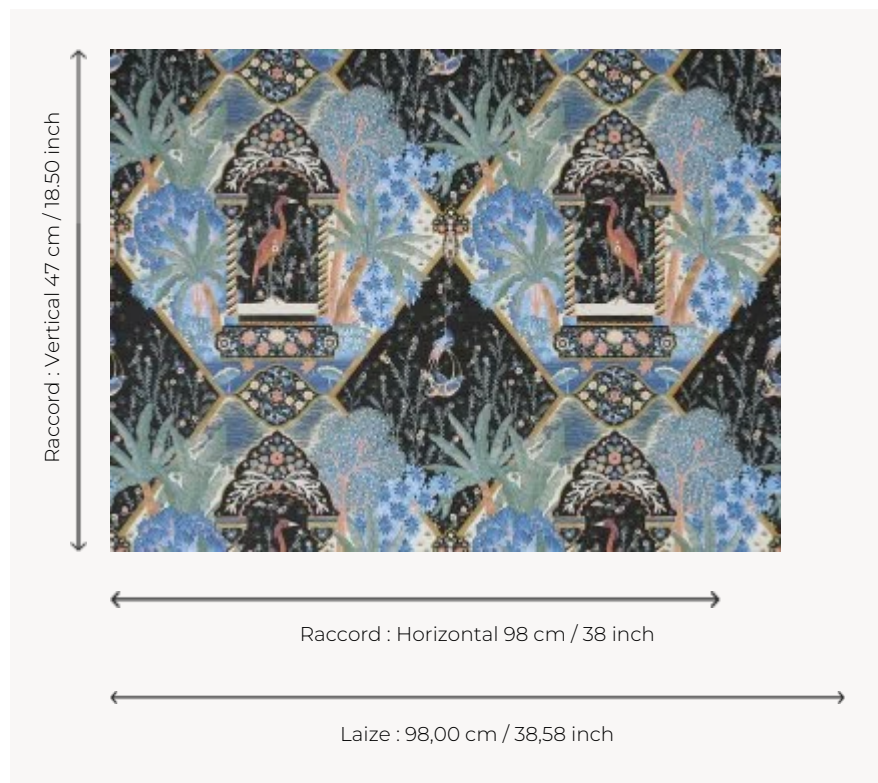

FP844002 KALAMKARI

Tropical scene associating birds, palm trees and flowers evoking the south of India, where the traditional pictorial art of Kalamkari draws its origins. Vinyl wallpaper on a non-woven backing with a silk effect.

FP844002 - Nuit

Pierre Frey

TYPE	Wide width printed wallpapers - Vinyls
SALES UNIT	Available per meter/yard
BACKING	NON WOVEN
COMPOSITION	100 % Vinyl
WIDTH	98 cm / 38,58 inch
REPEAT	H: 98 cm - 38,00 inch V: 47 cm - 18,50 inch Straight repeat
WEIGHT	400 gr / m ²
CARE	 
TRIMMING	Trimmed
HANGING/REMOVING	Paste the wall Wet removable
CERTIFICATIONS	EUROCLASS B-s2,d0 ASTM E84 Class A
NOTES	Good lightfastness Flame retardant backing

2 Colors

FP844001
Jour

FP844002
Nuit