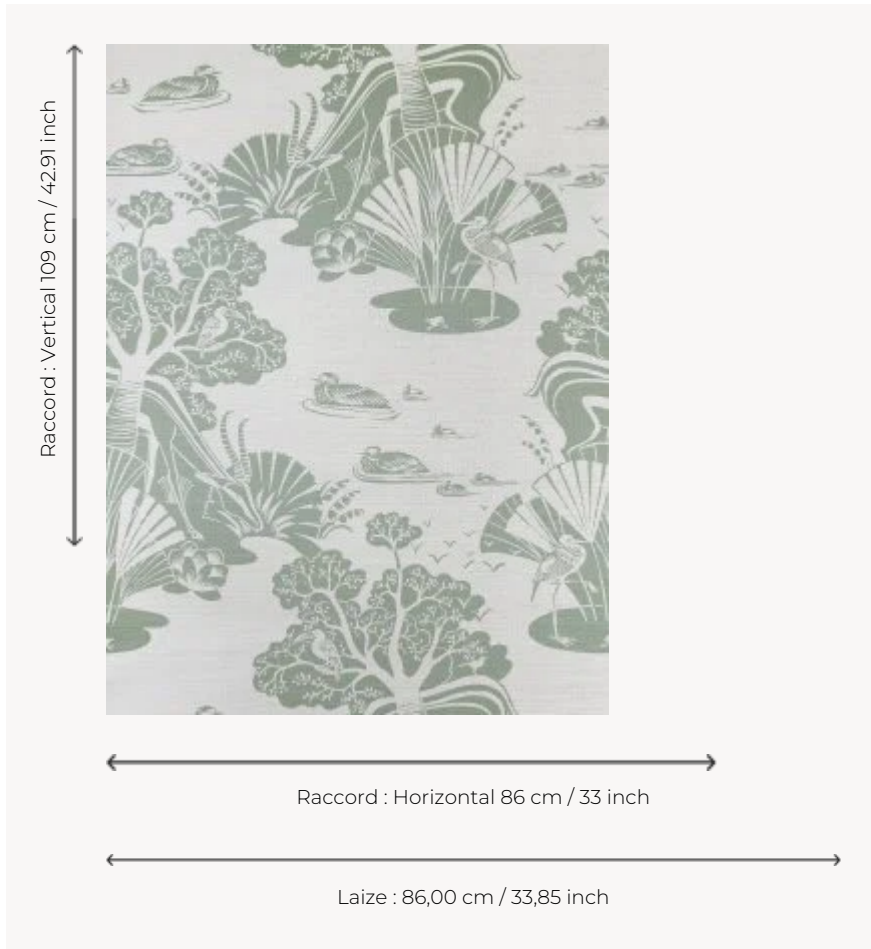

# FP845001 LA GAZELLE ET LE BAOBAB

Under the first rays of the sun, at the foot of the savannah lake, nature awakens. The gazelle sheltered by the baobab tree refreshes itself. Printed on handcrafted raffia on non-woven backing.

## Pierre Frey

<b>TYPE</b>	Small width printed wallpapers - Straws and similar materials
<b>SALES UNIT</b>	Available per meter/yard
<b>BACKING</b>	NON WOVEN
<b>COMPOSITION</b>	100 % Raffia
<b>WIDTH</b>	86 cm / 33,85 inch
<b>REPEAT</b>	H: 86 cm - 33,00 inch V: 109 cm - 42,91 inch Straight repeat
<b>WEIGHT</b>	242 gr / m <sup>2</sup>
<b>CARE</b>	
<b>TRIMMING</b>	Trimmed
<b>HANGING/REMOVING</b>	Paste the wall Wet removable
<b>CERTIFICATIONS</b>	EUROCLASS B-s1,d0 ASTM E84 Class A
<b>NOTES</b>	Good lightfastness Flame retardant backing
<b>INFORMATION</b>	Panel effect