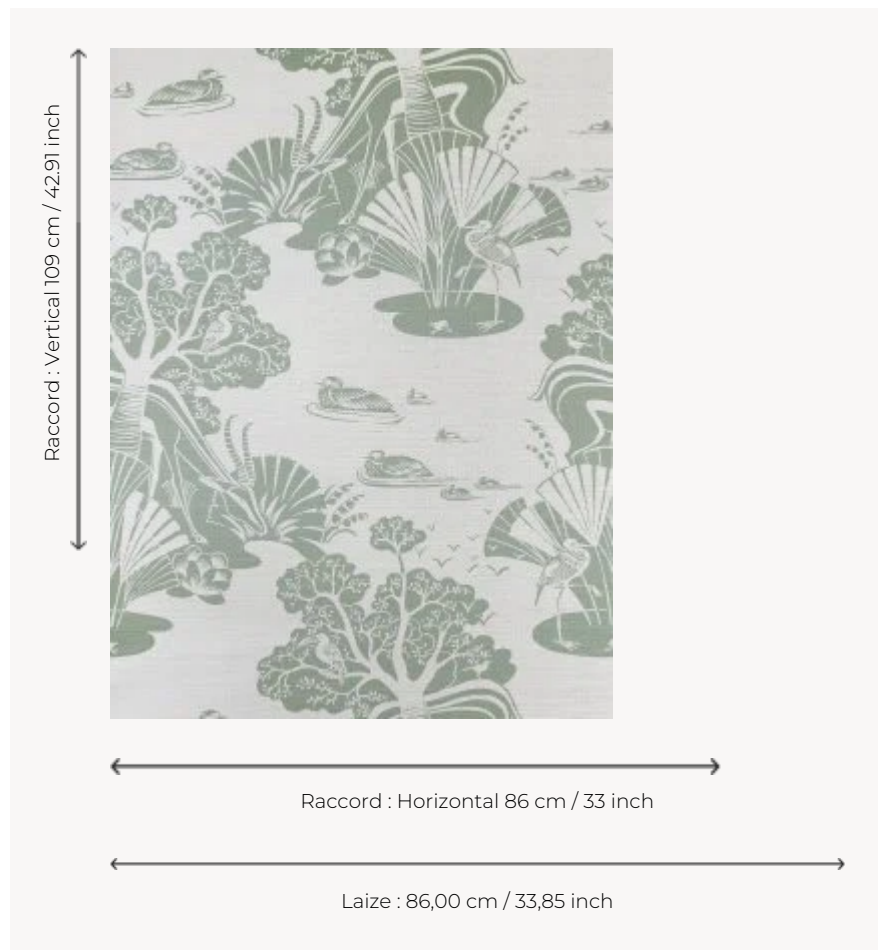

FP845001 LA GAZELLE ET LE BAOBAB

Under the first rays of the sun, at the foot of the savannah lake, nature awakens. The gazelle sheltered by the baobab tree refreshes itself. Printed on handcrafted raffia on non-woven backing.

FP845001 - Celadon

Pierre Frey

TYPE	Small width printed wallpapers - Straws and similar materials
SALES UNIT	Available per meter/yard
BACKING	NON WOVEN
COMPOSITION	100 % Raffia
WIDTH	86 cm / 33,85 inch
REPEAT	H: 86 cm - 33,00 inch V: 109 cm - 42,91 inch Straight repeat
WEIGHT	242 gr / m ²
CARE	
TRIMMING	Trimmed
HANGING/REMOVING	Paste the wall Wet removable
CERTIFICATIONS	EUROCLASS B-s1,d0 ASTM E84 Class A
NOTES	Good lightfastness Flame retardant backing
INFORMATION	Panel effect