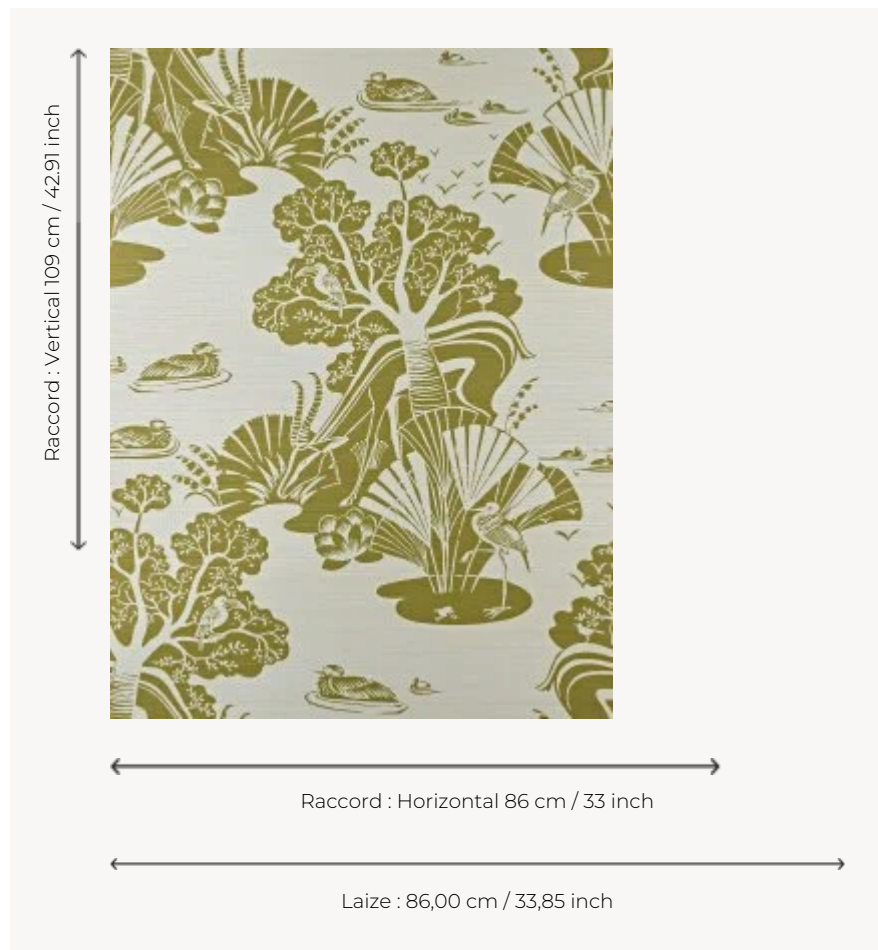

# FP845002 LA GAZELLE ET LE BAOBAB

Under the first rays of the sun, at the foot of the savannah lake, nature awakens. The gazelle sheltered by the baobab tree refreshes itself. Printed on handcrafted raffia on non-woven backing.

## Pierre Frey

<b>TYPE</b>	Small width printed wallpapers - Straws and similar materials
<b>SALES UNIT</b>	Available per meter/yard
<b>BACKING</b>	NON WOVEN
<b>COMPOSITION</b>	100 % Raffia
<b>WIDTH</b>	86 cm / 33,85 inch
<b>REPEAT</b>	H: 86 cm - 33,00 inch V: 109 cm - 42,91 inch Straight repeat
<b>WEIGHT</b>	242 gr / m <sup>2</sup>
<b>CARE</b>	
<b>TRIMMING</b>	Trimmed
<b>HANGING/REMOVING</b>	Paste the wall Wet removable
<b>CERTIFICATIONS</b>	EUROCLASS B-s1,d0 ASTM E84 Class A
<b>NOTES</b>	Good lightfastness Flame retardant backing
<b>INFORMATION</b>	Panel effect