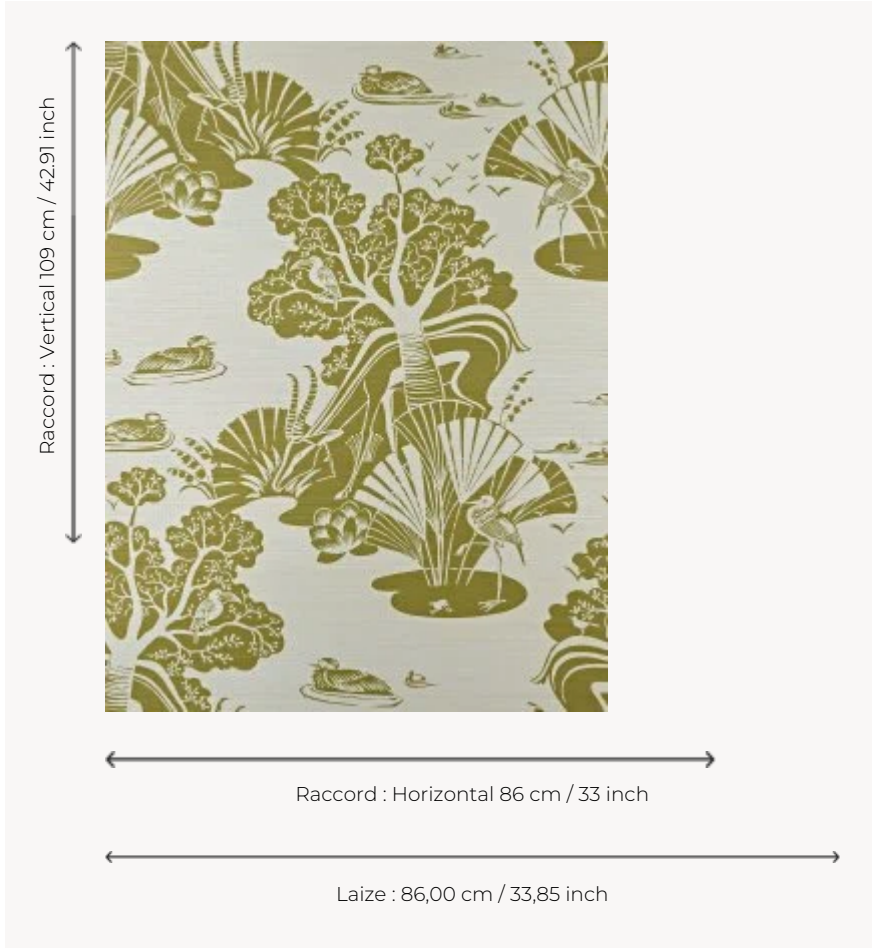

# FP845002 LA GAZELLE ET LE BAOBAB

Under the first rays of the sun, at the foot of the savannah lake, nature awakens. The gazelle sheltered by the baobab tree refreshes itself. Printed on handcrafted raffia on non-woven backing.

## FP845002 - Mordore

## Pierre Frey

<b>TYPE</b>	Small width printed wallpapers - Straws and similar materials
<b>SALES UNIT</b>	Available per meter/yard
<b>BACKING</b>	NON WOVEN
<b>COMPOSITION</b>	100 % Raffia
<b>WIDTH</b>	86 cm / 33,85 inch
<b>REPEAT</b>	H: 86 cm - 33,00 inch V: 109 cm - 42,91 inch Straight repeat
<b>WEIGHT</b>	242 gr / m <sup>2</sup>
<b>CARE</b>	
<b>TRIMMING</b>	Trimmed
<b>HANGING/REMOVING</b>	Paste the wall Wet removable
<b>CERTIFICATIONS</b>	EUROCLASS B-s1,d0 ASTM E84 Class A
<b>NOTES</b>	Good lightfastness Flame retardant backing
<b>INFORMATION</b>	Panel effect