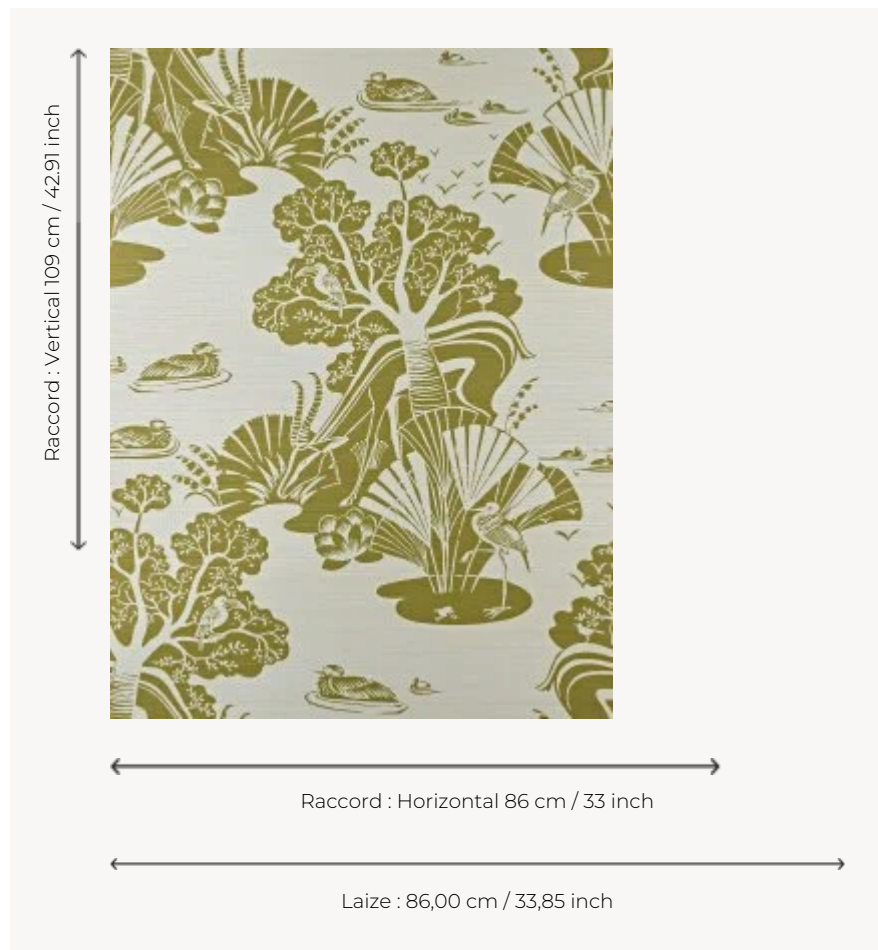

FP845002 LA GAZELLE ET LE BAOBAB

Under the first rays of the sun, at the foot of the savannah lake, nature awakens. The gazelle sheltered by the baobab tree refreshes itself. Printed on handcrafted raffia on non-woven backing.

FP845002 - Mordore

Pierre Frey

TYPE	Small width printed wallpapers - Straws and similar materials
SALES UNIT	Available per meter/yard
BACKING	NON WOVEN
COMPOSITION	100 % Raffia
WIDTH	86 cm / 33,85 inch
REPEAT	H: 86 cm - 33,00 inch V: 109 cm - 42,91 inch Straight repeat
WEIGHT	242 gr / m ²
CARE	
TRIMMING	Trimmed
HANGING/REMOVING	Paste the wall Wet removable
CERTIFICATIONS	EUROCLASS B-s1,d0 ASTM E84 Class A
NOTES	Good lightfastness Flame retardant backing
INFORMATION	Panel effect