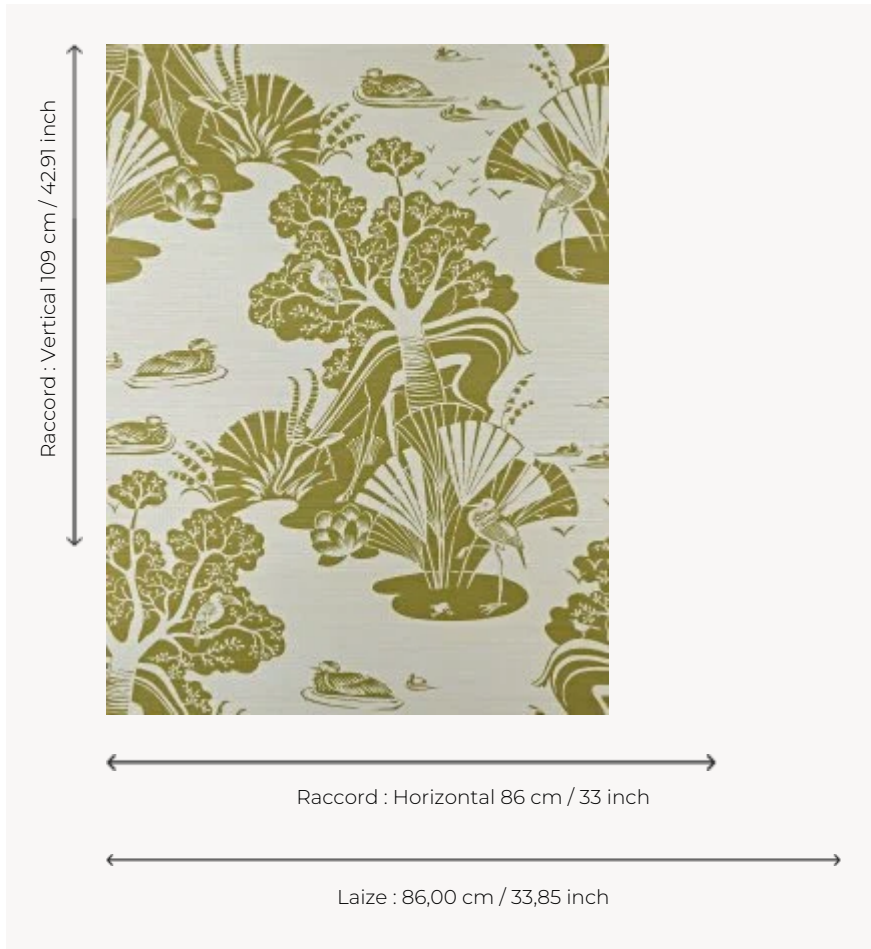

# FP845002 LA GAZELLE ET LE BAOBAB

Under the first rays of the sun, at the foot of the savannah lake, nature awakens. The gazelle sheltered by the baobab tree refreshes itself. Printed on handcrafted raffia on non-woven backing.

## Pierre Frey

<b>TYPE</b>	Small width printed wallpapers - Straws and similar materials
<b>SALES UNIT</b>	Available per meter/yard
<b>BACKING</b>	NON WOVEN
<b>COMPOSITION</b>	100 % Raffia
<b>WIDTH</b>	86 cm / 33,85 inch
<b>REPEAT</b>	H: 86 cm - 33,00 inch V: 109 cm - 42,91 inch Straight repeat
<b>WEIGHT</b>	242 gr / m <sup>2</sup>
<b>CARE</b>	
<b>TRIMMING</b>	Trimmed
<b>HANGING/REMOVING</b>	Paste the wall Wet removable
<b>CERTIFICATIONS</b>	EUROCLASS B-s1,d0 ASTM E84 Class A
<b>NOTES</b>	Good lightfastness Flame retardant backing
<b>INFORMATION</b>	Panel effect