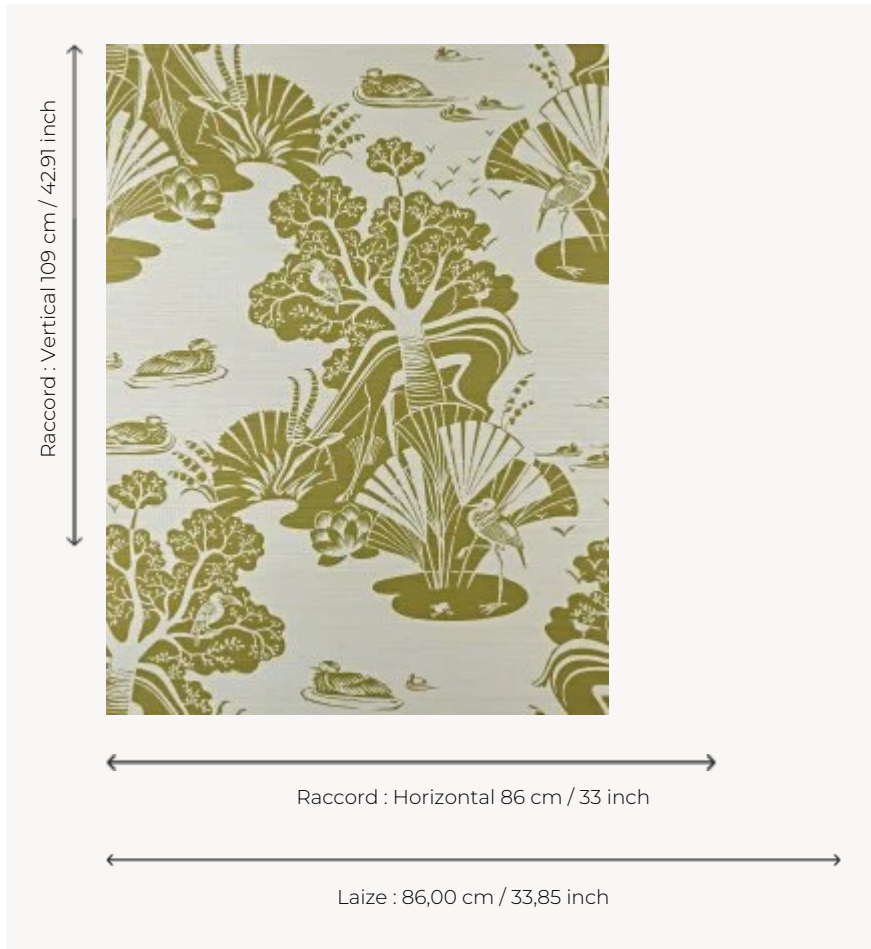

FP845002 LA GAZELLE ET LE BAOBAB

Under the first rays of the sun, at the foot of the savannah lake, nature awakens. The gazelle sheltered by the baobab tree refreshes itself. Printed on handcrafted raffia on non-woven backing.

FP845002 - Mordore

Pierre Frey

TYPE	Small width printed wallpapers - Straws and similar materials
SALES UNIT	Available per meter/yard
BACKING	NON WOVEN
COMPOSITION	100 % Raffia
WIDTH	86 cm / 33,85 inch
REPEAT	H: 86 cm - 33,00 inch V: 109 cm - 42,91 inch Straight repeat
WEIGHT	242 gr / m ²
CARE	
TRIMMING	Trimmed
HANGING/REMOVING	Paste the wall Wet removable
CERTIFICATIONS	EUROCLASS B-s1,d0 ASTM E84 Class A
NOTES	Good lightfastness Flame retardant backing
INFORMATION	Panel effect