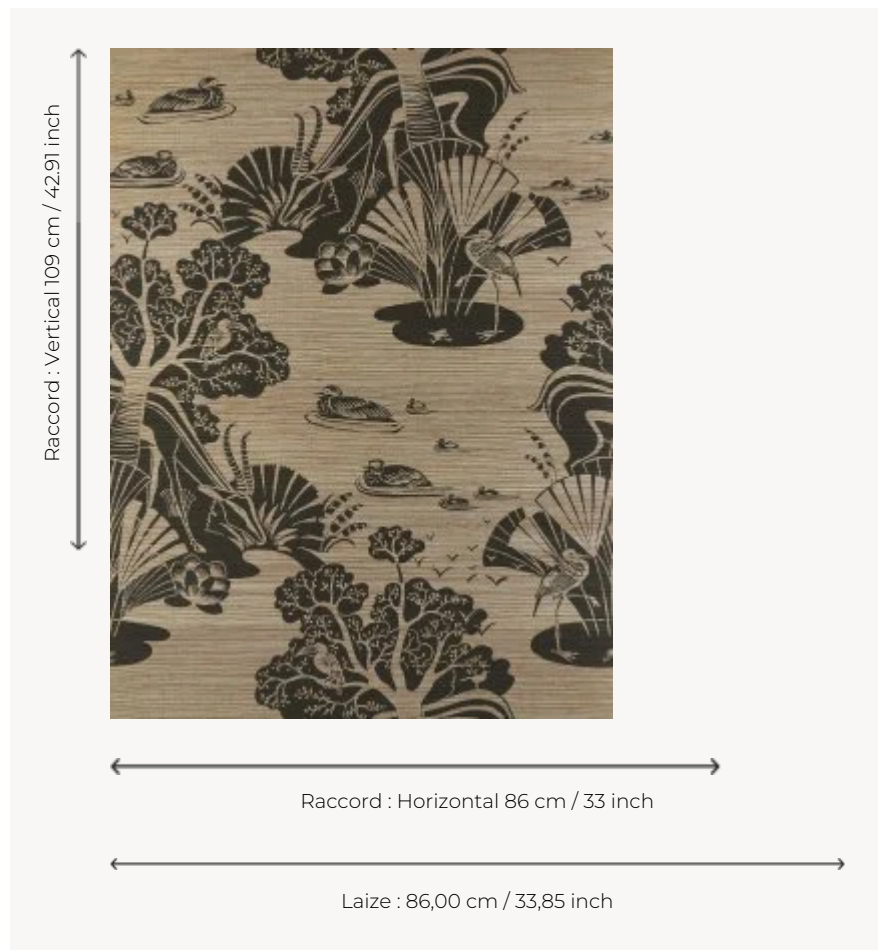

FP845003 LA GAZELLE ET LE BAOBAB

Under the first rays of the sun, at the foot of the savannah lake, nature awakens. The gazelle sheltered by the baobab tree refreshes itself. Printed on handcrafted raffia on non-woven backing.

FP845003 - Charbon

Pierre Frey

TYPE	Small width printed wallpapers - Straws and similar materials
SALES UNIT	Available per meter/yard
BACKING	NON WOVEN
COMPOSITION	100 % Raffia
WIDTH	86 cm / 33,85 inch
REPEAT	H: 86 cm - 33,00 inch V: 109 cm - 42,91 inch Straight repeat
WEIGHT	242 gr / m ²
CARE	
TRIMMING	Trimmed
HANGING/REMOVING	Paste the wall Wet removable
CERTIFICATIONS	EUROCLASS B-s1,d0 ASTM E84 Class A
NOTES	Good lightfastness Flame retardant backing
INFORMATION	Panel effect