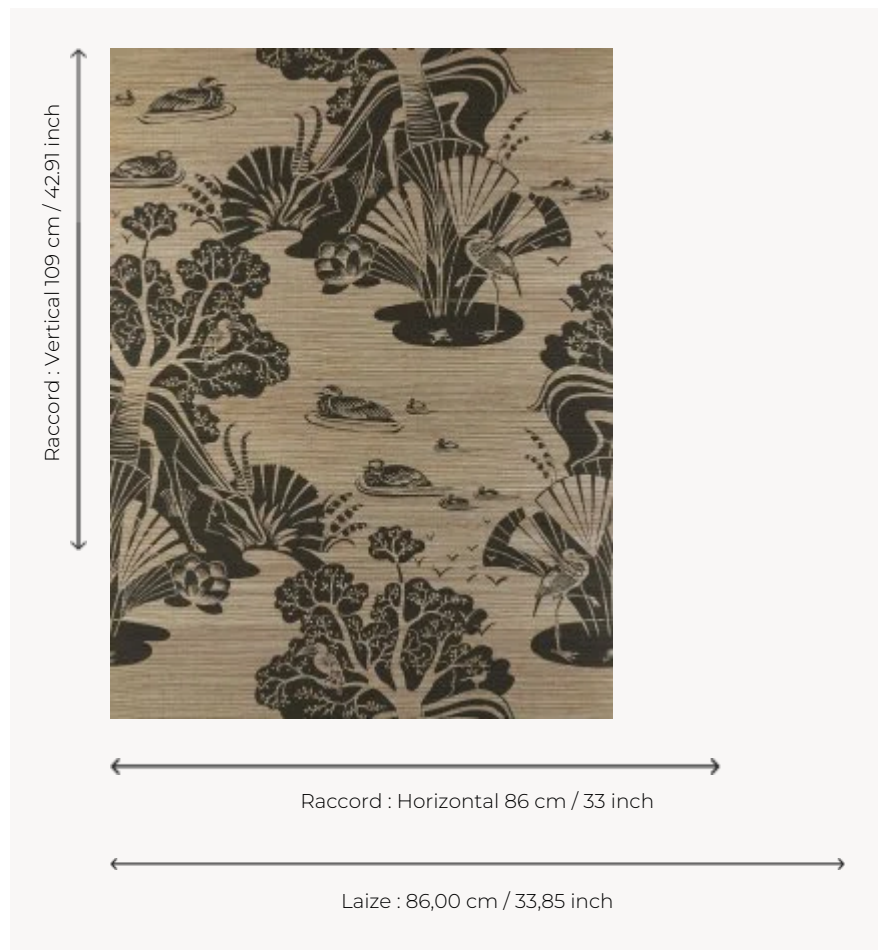

## FP845003 LA GAZELLE ET LE BAOBAB

Under the first rays of the sun, at the foot of the savannah lake, nature awakens. The gazelle sheltered by the baobab tree refreshes itself. Printed on handcrafted raffia on non-woven backing.

### Pierre Frey

|                         |   |
|-------------------------|---|
| <b>TYPE</b>             | Small width printed wallpapers - Straws and similar materials                       |
| <b>SALES UNIT</b>       | Available per meter/yard  |
| <b>BACKING</b>          | NON WOVEN   |
| <b>COMPOSITION</b>      | 100 % Raffia  |
| <b>WIDTH</b>            | 86 cm / 33,85 inch  |
| <b>REPEAT</b>           | H: 86 cm - 33,00 inch<br>V: 109 cm - 42,91 inch<br>Straight repeat                  |
| <b>WEIGHT</b>           | 242 gr / m <sup>2</sup>   |
| <b>CARE</b>             |  |
| <b>TRIMMING</b>         | Trimmed   |
| <b>HANGING/REMOVING</b> | Paste the wall<br>Wet removable   |
| <b>CERTIFICATIONS</b>   | EUROCLASS B-s1,d0<br>ASTM E84 Class A   |
| <b>NOTES</b>            | Good lightfastness<br>Flame retardant backing                                       |
| <b>INFORMATION</b>      | Panel effect  |