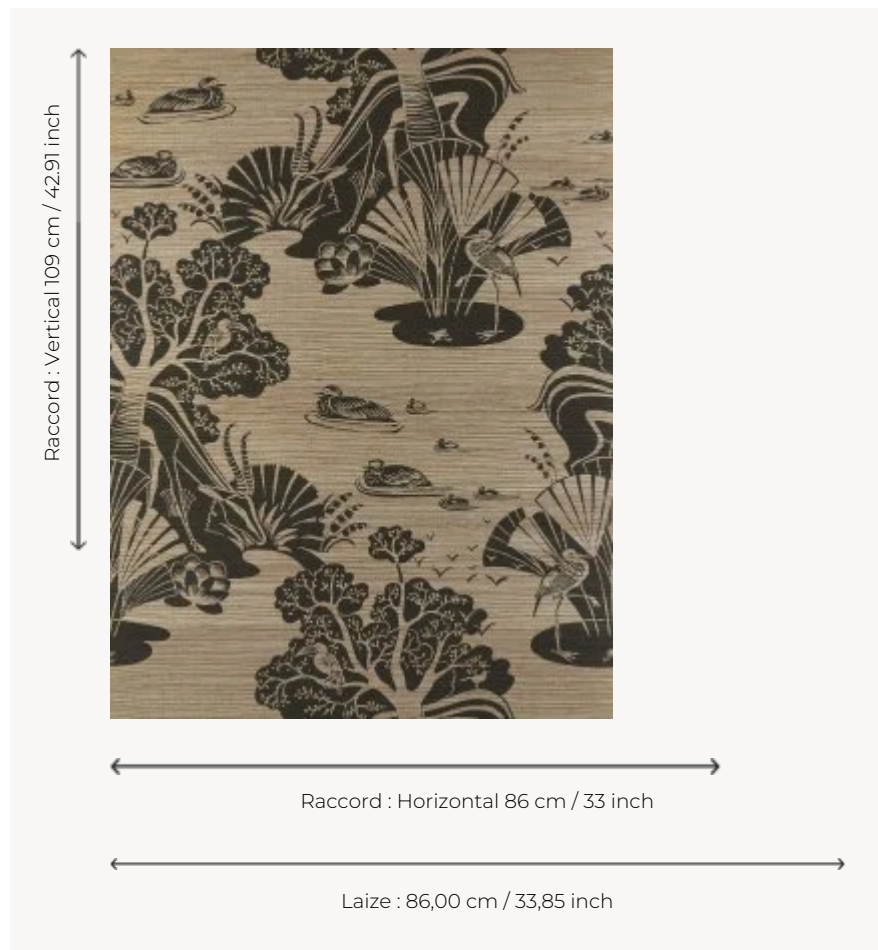

FP845003 LA GAZELLE ET LE BAOBAB

Under the first rays of the sun, at the foot of the savannah lake, nature awakens. The gazelle sheltered by the baobab tree refreshes itself. Printed on handcrafted raffia on non-woven backing.

FP845003 - Charbon

Pierre Frey

TYPE	Small width printed wallpapers - Straws and similar materials
SALES UNIT	Available per meter/yard
BACKING	NON WOVEN
COMPOSITION	100 % Raffia
WIDTH	86 cm / 33,85 inch
REPEAT	H: 86 cm - 33,00 inch V: 109 cm - 42,91 inch Straight repeat
WEIGHT	242 gr / m ²
CARE	
TRIMMING	Trimmed
HANGING/REMOVING	Paste the wall Wet removable
CERTIFICATIONS	EUROCLASS B-s1,d0 ASTM E84 Class A
NOTES	Good lightfastness Flame retardant backing
INFORMATION	Panel effect