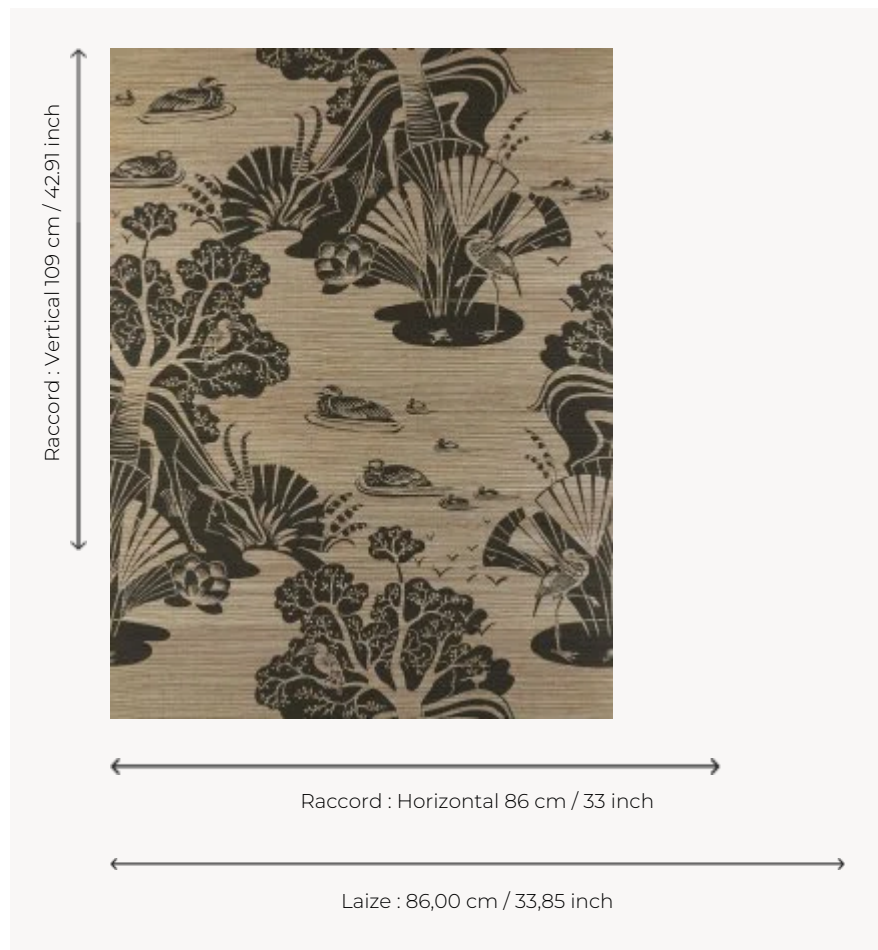

## FP845003 LA GAZELLE ET LE BAOBAB

Under the first rays of the sun, at the foot of the savannah lake, nature awakens. The gazelle sheltered by the baobab tree refreshes itself. Printed on handcrafted raffia on non-woven backing.

### Pierre Frey

<b>TYPE</b>	Small width printed wallpapers - Straws and similar materials
<b>SALES UNIT</b>	Available per meter/yard
<b>BACKING</b>	NON WOVEN
<b>COMPOSITION</b>	100 % Raffia
<b>WIDTH</b>	86 cm / 33,85 inch
<b>REPEAT</b>	H: 86 cm - 33,00 inch V: 109 cm - 42,91 inch Straight repeat
<b>WEIGHT</b>	242 gr / m <sup>2</sup>
<b>CARE</b>	
<b>TRIMMING</b>	Trimmed
<b>HANGING/REMOVING</b>	Paste the wall Wet removable
<b>CERTIFICATIONS</b>	EUROCLASS B-s1,d0 ASTM E84 Class A
<b>NOTES</b>	Good lightfastness Flame retardant backing
<b>INFORMATION</b>	Panel effect