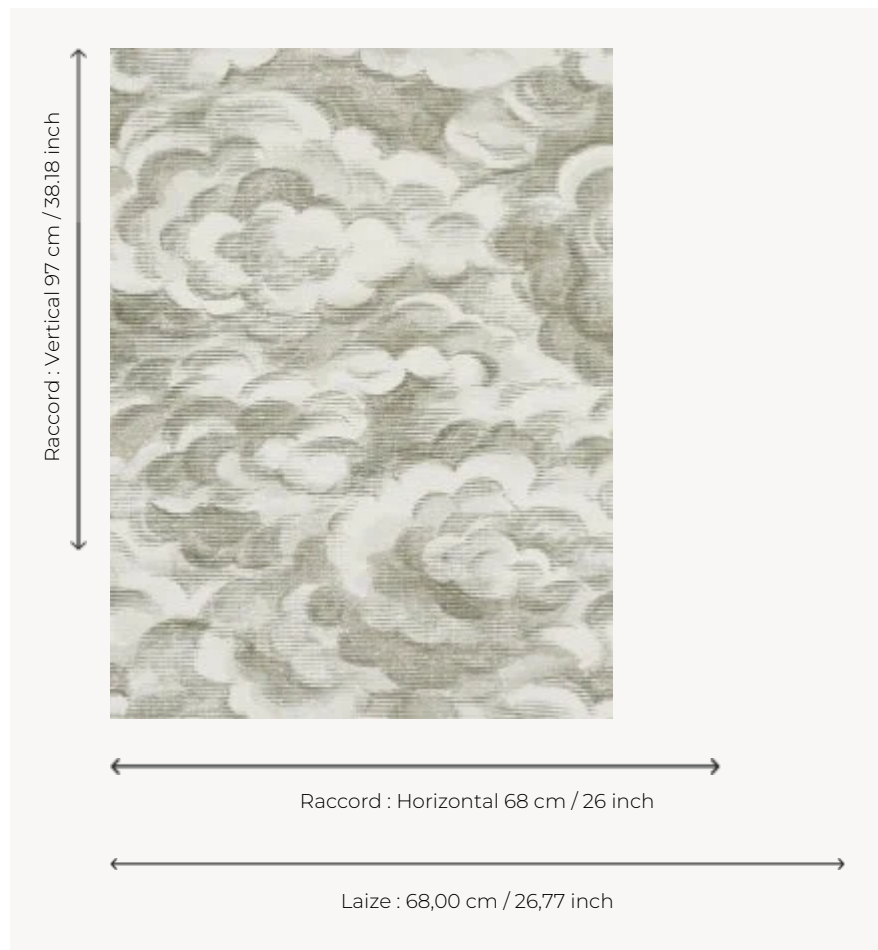

FP846001 CIEL REVE

As if waking from a sweet dream, clouds and swirls peacefully drift by. The pearly effect of the support brings depth and delicacy to this vinyl wallpaper on non-woven backing with a silk look.

FP846001 - Lin

Pierre Frey

TYPE	Small width printed wallpapers - Vinyls
SALES UNIT	Available per meter/yard
BACKING	NON WOVEN
COMPOSITION	100 % Vinyl
WIDTH	68 cm / 26,77 inch
REPEAT	H: 68 cm - 26,00 inch V: 97 cm - 38,18 inch Straight repeat
WEIGHT	400 gr / m ²
CARE	
TRIMMING	Trimmed
HANGING/REMOVING	Paste the wall Wet removable
CERTIFICATIONS	EUROCLASS B-s2,d0 ASTM E84 Class A
NOTES	Good lightfastness Flame retardant backing