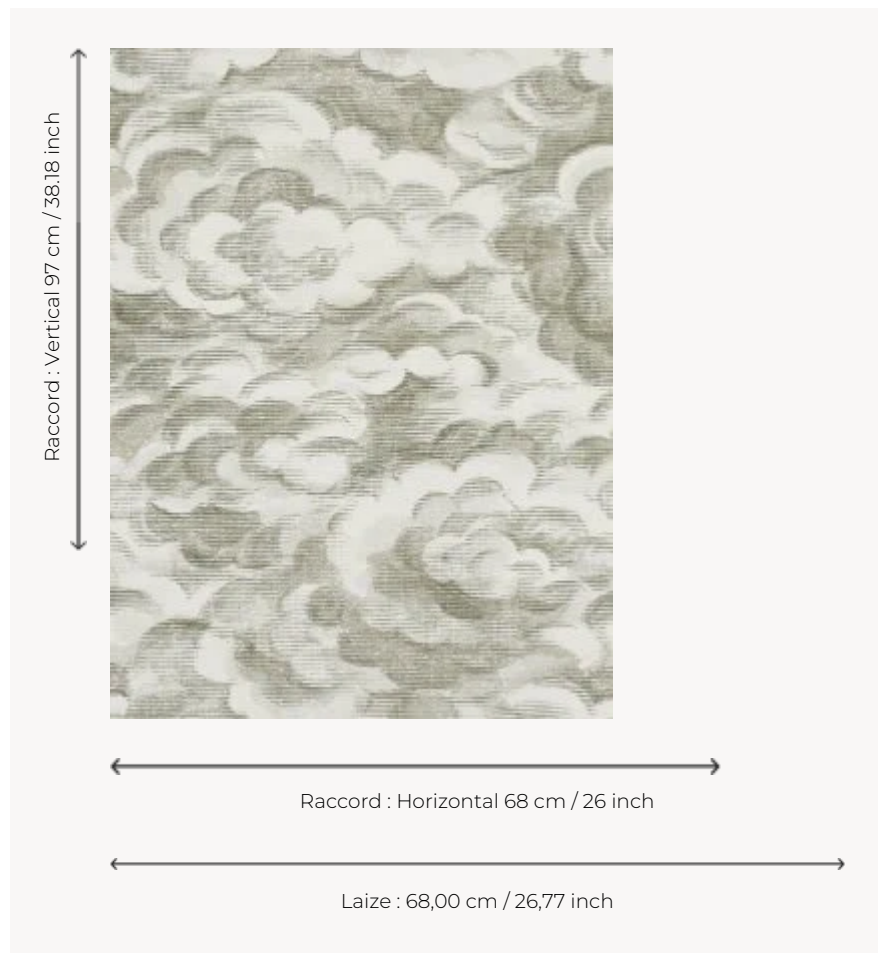

# FP846001 CIEL REVE

As if waking from a sweet dream, clouds and swirls peacefully drift by. The pearly effect of the support brings depth and delicacy to this vinyl wallpaper on non-woven backing with a silk look.

## Pierre Frey

<b>TYPE</b>	Small width printed wallpapers - Vinyls
<b>SALES UNIT</b>	Available per meter/yard
<b>BACKING</b>	NON WOVEN
<b>COMPOSITION</b>	100 % Vinyl
<b>WIDTH</b>	68 cm / 26,77 inch
<b>REPEAT</b>	H: 68 cm - 26,00 inch V: 97 cm - 38,18 inch Straight repeat
<b>WEIGHT</b>	400 gr / m <sup>2</sup>
<b>CARE</b>	
<b>TRIMMING</b>	Trimmed
<b>HANGING/REMOVING</b>	Paste the wall Wet removable
<b>CERTIFICATIONS</b>	EUROCLASS B-s2,d0 ASTM E84 Class A
<b>NOTES</b>	Good lightfastness Flame retardant backing