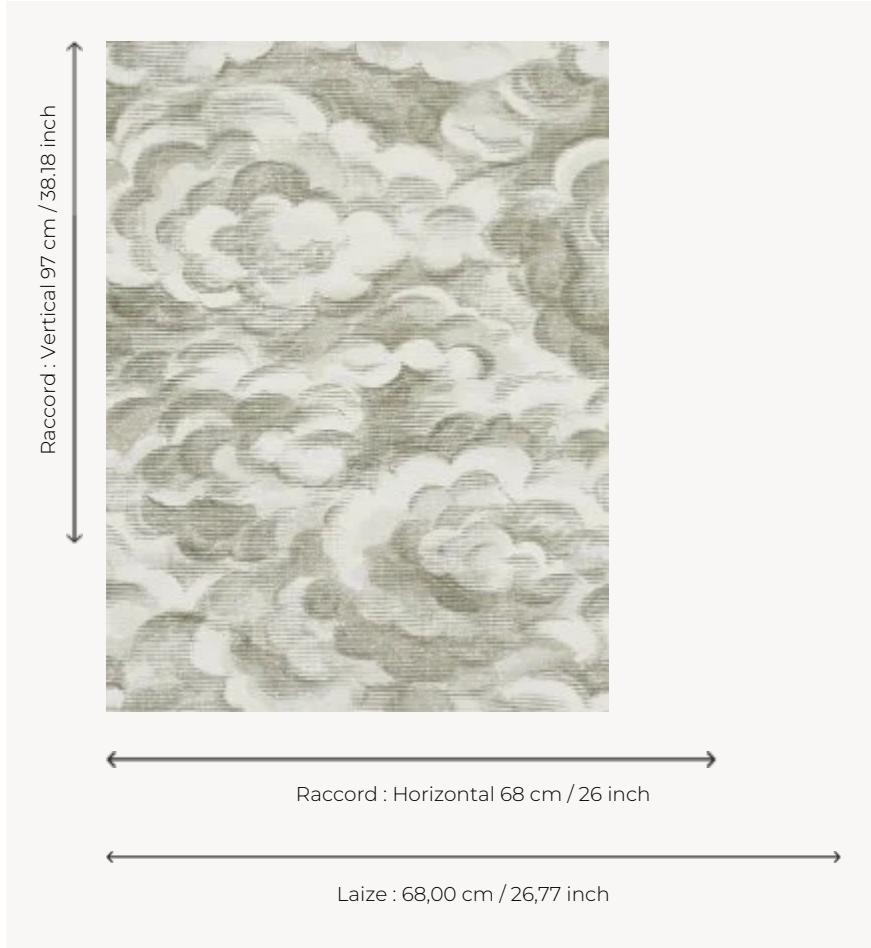

FP846001 CIEL REVE

As if waking from a sweet dream, clouds and swirls peacefully drift by. The pearly effect of the support brings depth and delicacy to this vinyl wallpaper on non-woven backing with a silk look.

FP846001 - Lin

Pierre Frey

| | |
|-------------------------|---|
| TYPE | Small width printed wallpapers - Vinyls |
| SALES UNIT | Available per meter/yard |
| BACKING | NON WOVEN |
| COMPOSITION | 100 % Vinyl |
| WIDTH | 68 cm / 26,77 inch |
| REPEAT | H: 68 cm - 26,00 inch V: 97 cm - 38,18 inch Straight repeat |
| WEIGHT | 400 gr / m ² |
| CARE |  |
| TRIMMING | Trimmed |
| HANGING/REMOVING | Paste the wall Wet removable |
| CERTIFICATIONS | EUROCLASS B-s2,d0 ASTM E84 Class A |
| NOTES | Good lightfastness Flame retardant backing |