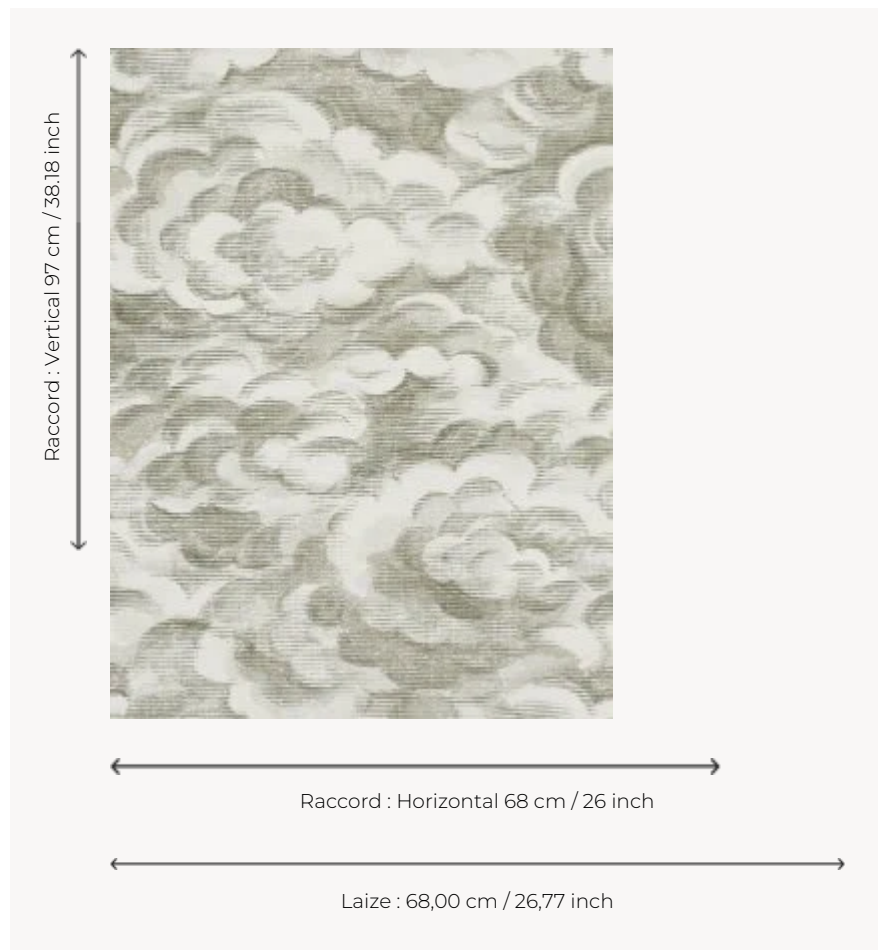

FP846001 CIEL REVE

As if waking from a sweet dream, clouds and swirls peacefully drift by. The pearly effect of the support brings depth and delicacy to this vinyl wallpaper on non-woven backing with a silk look.

FP846001 - Lin

Pierre Frey

TYPE	Small width printed wallpapers - Vinyls
SALES UNIT	Available per meter/yard
BACKING	NON WOVEN
COMPOSITION	100 % Vinyl
WIDTH	68 cm / 26,77 inch
REPEAT	H: 68 cm - 26,00 inch V: 97 cm - 38,18 inch Straight repeat
WEIGHT	400 gr / m ²
CARE	
TRIMMING	Trimmed
HANGING/REMOVING	Paste the wall Wet removable
CERTIFICATIONS	EUROCLASS B-s2,d0 ASTM E84 Class A
NOTES	Good lightfastness Flame retardant backing