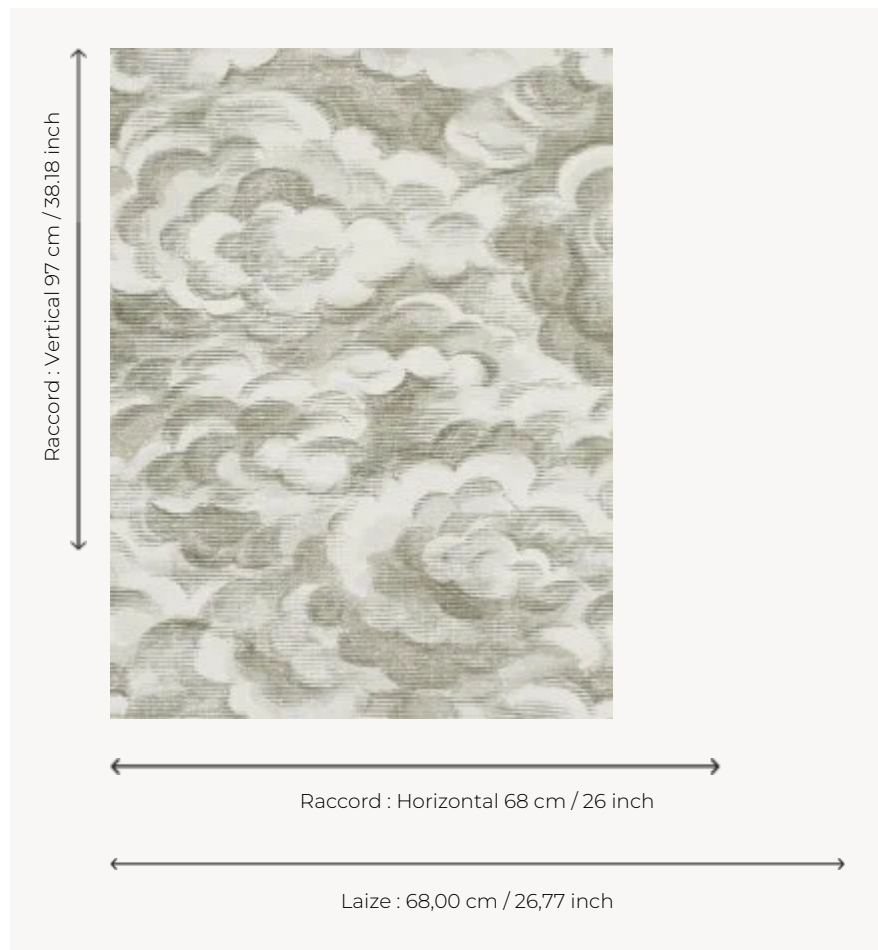

# FP846001 CIEL REVE

As if waking from a sweet dream, clouds and swirls peacefully drift by. The pearly effect of the support brings depth and delicacy to this vinyl wallpaper on non-woven backing with a silk look.

## Pierre Frey

<b>TYPE</b>	Small width printed wallpapers - Vinyls
<b>SALES UNIT</b>	Available per meter/yard
<b>BACKING</b>	NON WOVEN
<b>COMPOSITION</b>	100 % Vinyl
<b>WIDTH</b>	68 cm / 26,77 inch
<b>REPEAT</b>	H: 68 cm - 26,00 inch V: 97 cm - 38,18 inch Straight repeat
<b>WEIGHT</b>	400 gr / m <sup>2</sup>
<b>CARE</b>	
<b>TRIMMING</b>	Trimmed
<b>HANGING/REMOVING</b>	Paste the wall Wet removable
<b>CERTIFICATIONS</b>	EUROCLASS B-s2,d0 ASTM E84 Class A
<b>NOTES</b>	Good lightfastness Flame retardant backing