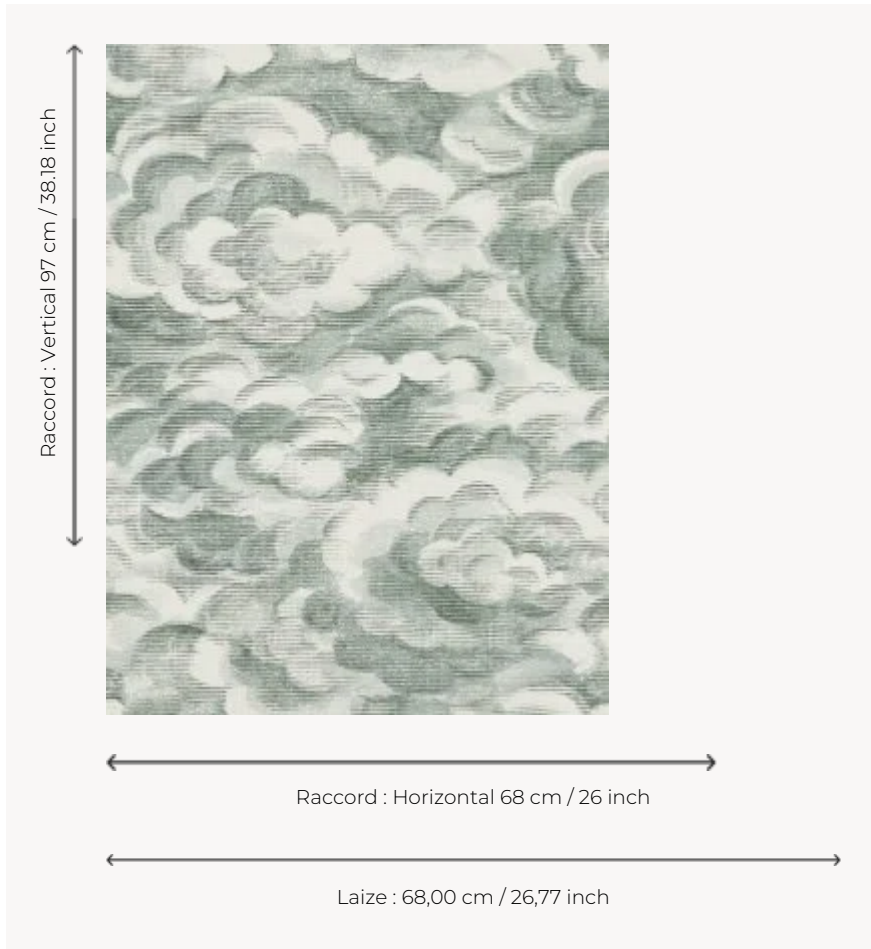

## FP846002 CIEL REVE

As if waking from a sweet dream, clouds and swirls peacefully drift by. The pearly effect of the support brings depth and delicacy to this vinyl wallpaper on non-woven backing with a silk look.

### Pierre Frey

<b>TYPE</b>	Small width printed wallpapers - Vinyls
<b>SALES UNIT</b>	Available per meter/yard
<b>BACKING</b>	NON WOVEN
<b>COMPOSITION</b>	100 % Vinyl
<b>WIDTH</b>	68 cm / 26,77 inch
<b>REPEAT</b>	H: 68 cm - 26,00 inch V: 97 cm - 38,18 inch Straight repeat
<b>WEIGHT</b>	400 gr / m <sup>2</sup>
<b>CARE</b>	
<b>TRIMMING</b>	Trimmed
<b>HANGING/REMOVING</b>	Paste the wall Wet removable
<b>CERTIFICATIONS</b>	EUROCLASS B-s2,d0 ASTM E84 Class A
<b>NOTES</b>	Good lightfastness Flame retardant backing