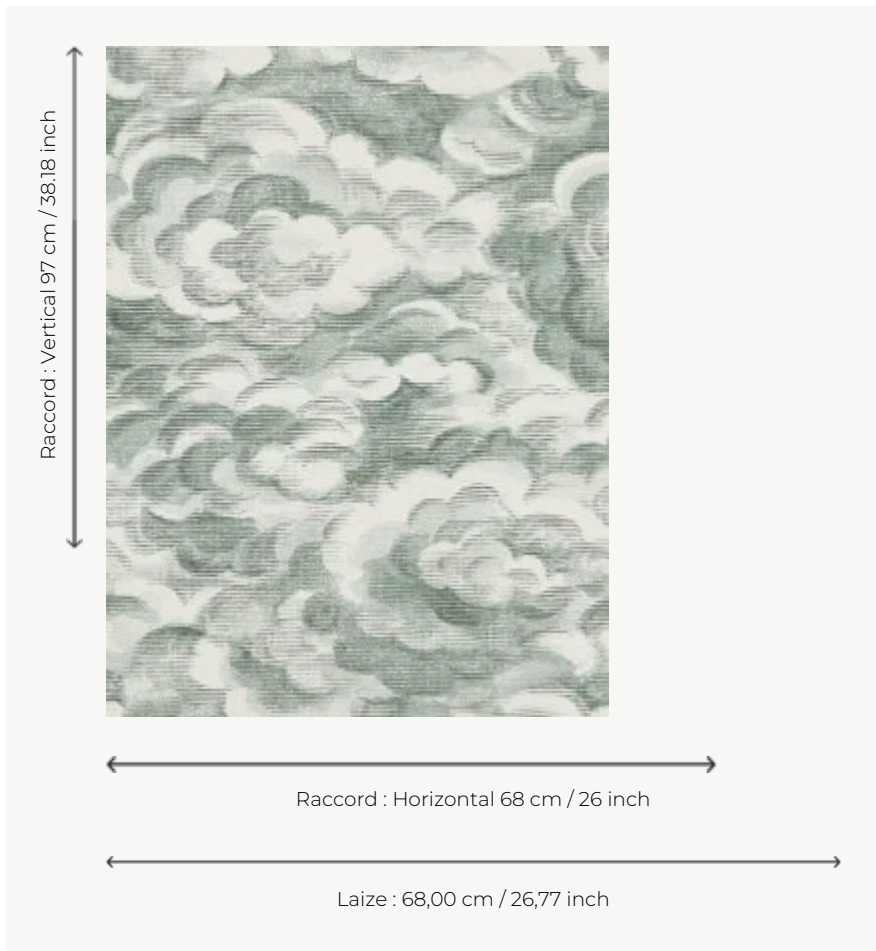

FP846002 CIEL REVE

As if waking from a sweet dream, clouds and swirls peacefully drift by. The pearly effect of the support brings depth and delicacy to this vinyl wallpaper on non-woven backing with a silk look.

FP846002 - Celadon

Pierre Frey

TYPE	Small width printed wallpapers - Vinyls
SALES UNIT	Available per meter/yard
BACKING	NON WOVEN
COMPOSITION	100 % Vinyl
WIDTH	68 cm / 26,77 inch
REPEAT	H: 68 cm - 26,00 inch V: 97 cm - 38,18 inch Straight repeat
WEIGHT	400 gr / m ²
CARE	
TRIMMING	Trimmed
HANGING/REMOVING	Paste the wall Wet removable
CERTIFICATIONS	EUROCLASS B-s2,d0 ASTM E84 Class A
NOTES	Good lightfastness Flame retardant backing