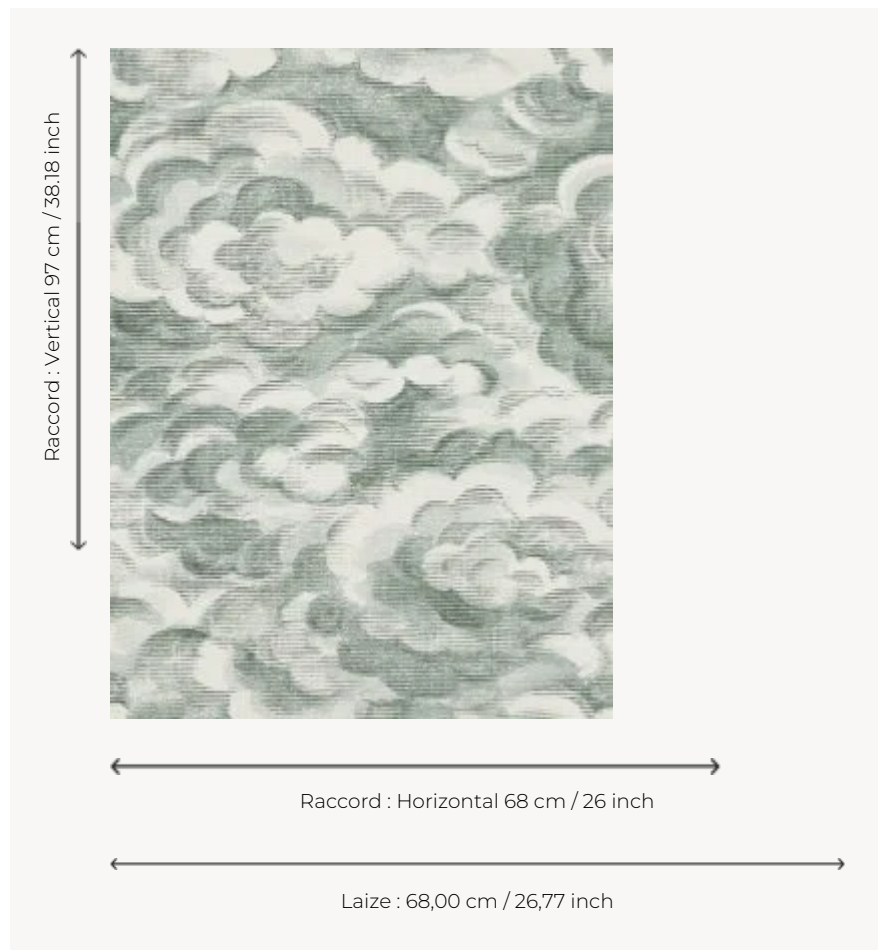

FP846002 CIEL REVE

As if waking from a sweet dream, clouds and swirls peacefully drift by. The pearly effect of the support brings depth and delicacy to this vinyl wallpaper on non-woven backing with a silk look.

FP846002 - Celadon

Pierre Frey

TYPE	Small width printed wallpapers - Vinyls
SALES UNIT	Available per meter/yard
BACKING	NON WOVEN
COMPOSITION	100 % Vinyl
WIDTH	68 cm / 26,77 inch
REPEAT	H: 68 cm - 26,00 inch V: 97 cm - 38,18 inch Straight repeat
WEIGHT	400 gr / m ²
CARE	
TRIMMING	Trimmed
HANGING/REMOVING	Paste the wall Wet removable
CERTIFICATIONS	EUROCLASS B-s2,d0 ASTM E84 Class A
NOTES	Good lightfastness Flame retardant backing