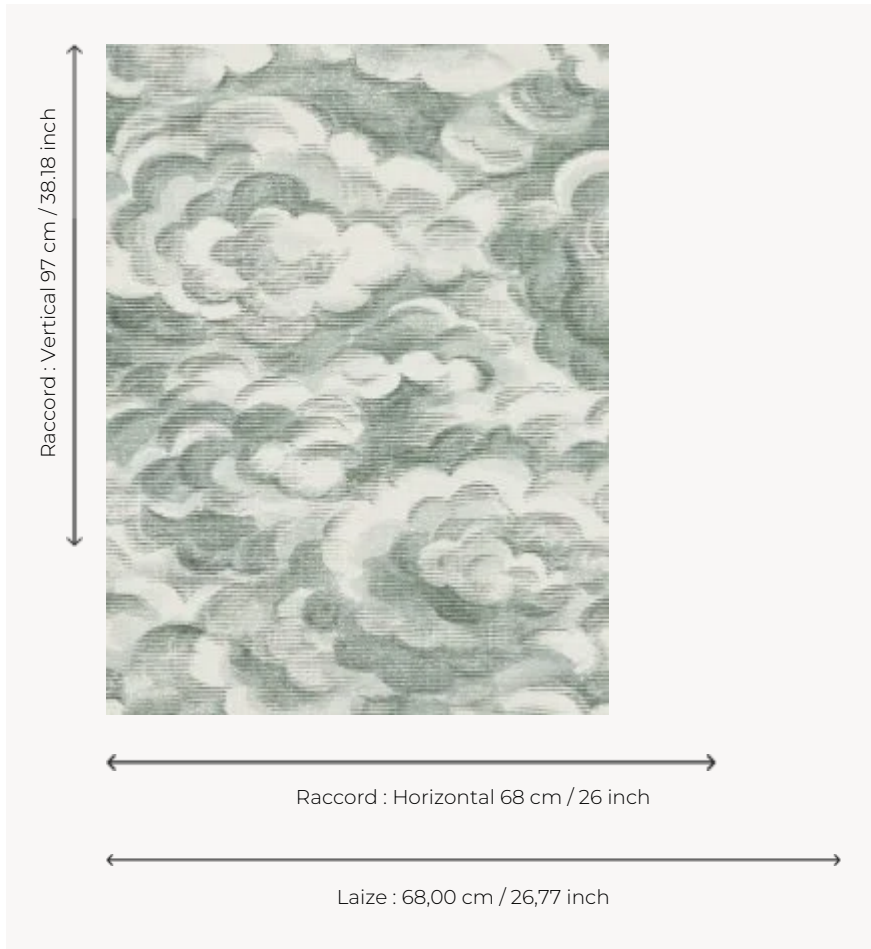

FP846002 CIEL REVE

As if waking from a sweet dream, clouds and swirls peacefully drift by. The pearly effect of the support brings depth and delicacy to this vinyl wallpaper on non-woven backing with a silk look.

FP846002 - Celadon

Pierre Frey

TYPE	Small width printed wallpapers - Vinyls
SALES UNIT	Available per meter/yard
BACKING	NON WOVEN
COMPOSITION	100 % Vinyl
WIDTH	68 cm / 26,77 inch
REPEAT	H: 68 cm - 26,00 inch V: 97 cm - 38,18 inch Straight repeat
WEIGHT	400 gr / m ²
CARE	
TRIMMING	Trimmed
HANGING/REMOVING	Paste the wall Wet removable
CERTIFICATIONS	EUROCLASS B-s2,d0 ASTM E84 Class A
NOTES	Good lightfastness Flame retardant backing