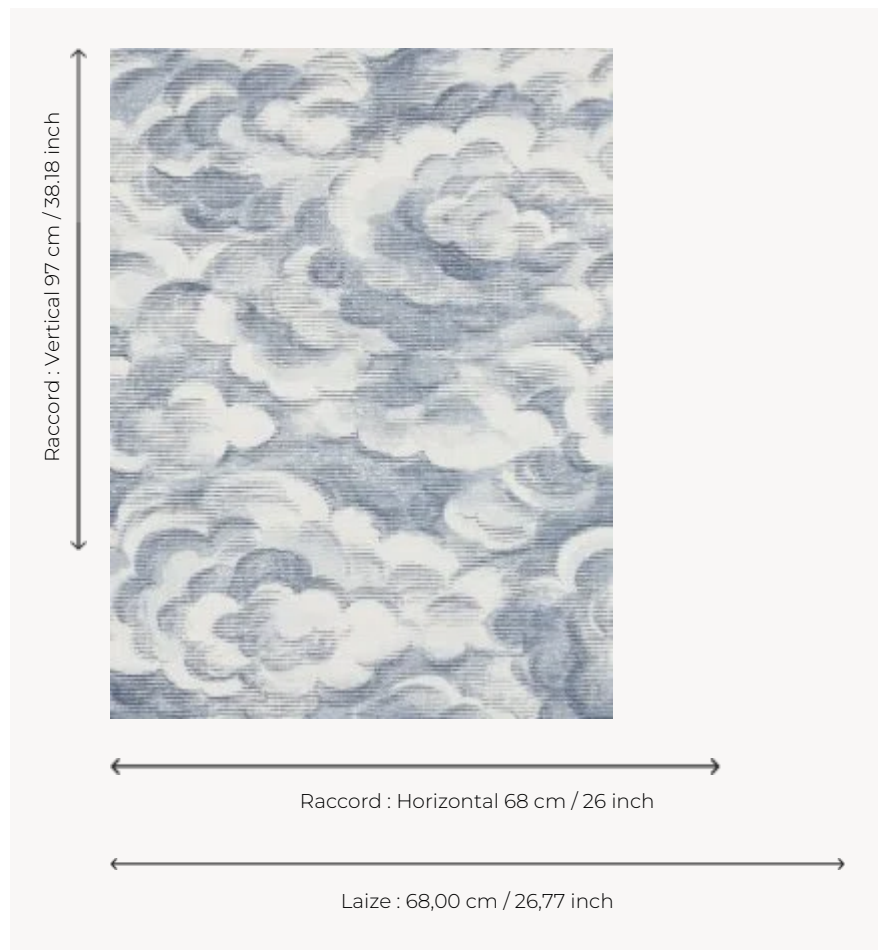

## FP846003 CIEL REVE

As if waking from a sweet dream, clouds and swirls peacefully drift by. The pearly effect of the support brings depth and delicacy to this vinyl wallpaper on non-woven backing with a silk look.

### Pierre Frey

<b>TYPE</b>	Small width printed wallpapers - Vinyls
<b>SALES UNIT</b>	Available per meter/yard
<b>BACKING</b>	NON WOVEN
<b>COMPOSITION</b>	100 % Vinyl
<b>WIDTH</b>	68 cm / 26,77 inch
<b>REPEAT</b>	H: 68 cm - 26,00 inch V: 97 cm - 38,18 inch Straight repeat
<b>WEIGHT</b>	400 gr / m <sup>2</sup>
<b>CARE</b>	
<b>TRIMMING</b>	Trimmed
<b>HANGING/REMOVING</b>	Paste the wall Wet removable
<b>CERTIFICATIONS</b>	EUROCLASS B-s2,d0 ASTM E84 Class A
<b>NOTES</b>	Good lightfastness Flame retardant backing