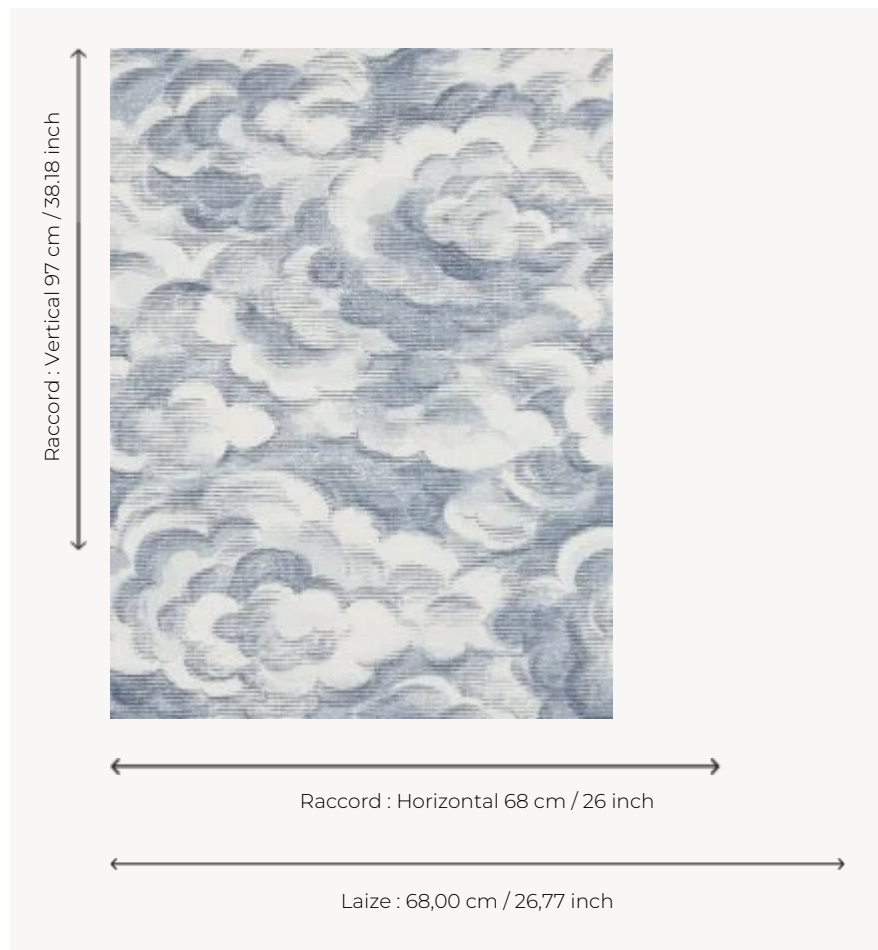

FP846003 CIEL REVE

As if waking from a sweet dream, clouds and swirls peacefully drift by. The pearly effect of the support brings depth and delicacy to this vinyl wallpaper on non-woven backing with a silk look.

FP846003 - Bleu

Pierre Frey

TYPE	Small width printed wallpapers - Vinyls
SALES UNIT	Available per meter/yard
BACKING	NON WOVEN
COMPOSITION	100 % Vinyl
WIDTH	68 cm / 26,77 inch
REPEAT	H: 68 cm - 26,00 inch V: 97 cm - 38,18 inch Straight repeat
WEIGHT	400 gr / m ²
CARE	
TRIMMING	Trimmed
HANGING/REMOVING	Paste the wall Wet removable
CERTIFICATIONS	EUROCLASS B-s2,d0 ASTM E84 Class A
NOTES	Good lightfastness Flame retardant backing