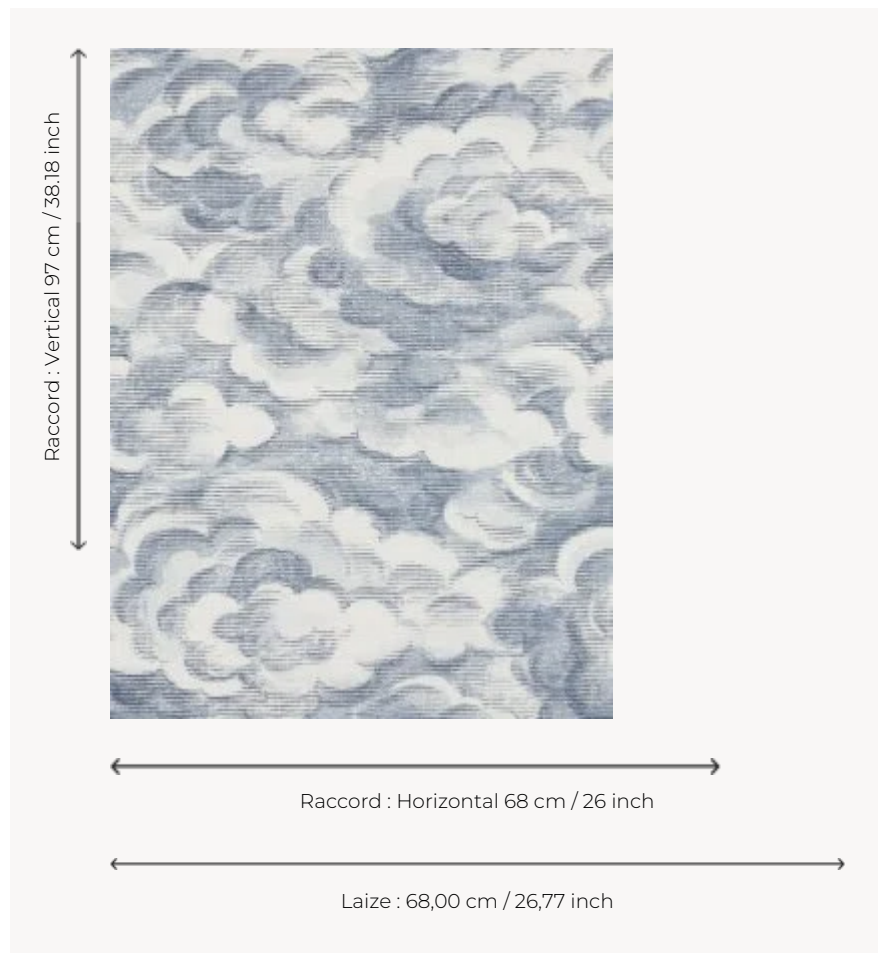

FP846003 CIEL REVE

As if waking from a sweet dream, clouds and swirls peacefully drift by. The pearly effect of the support brings depth and delicacy to this vinyl wallpaper on non-woven backing with a silk look.

FP846003 - Bleu

Pierre Frey

TYPE	Small width printed wallpapers - Vinyls
SALES UNIT	Available per meter/yard
BACKING	NON WOVEN
COMPOSITION	100 % Vinyl
WIDTH	68 cm / 26,77 inch
REPEAT	H: 68 cm - 26,00 inch V: 97 cm - 38,18 inch Straight repeat
WEIGHT	400 gr / m ²
CARE	
TRIMMING	Trimmed
HANGING/REMOVING	Paste the wall Wet removable
CERTIFICATIONS	EUROCLASS B-s2,d0 ASTM E84 Class A
NOTES	Good lightfastness Flame retardant backing