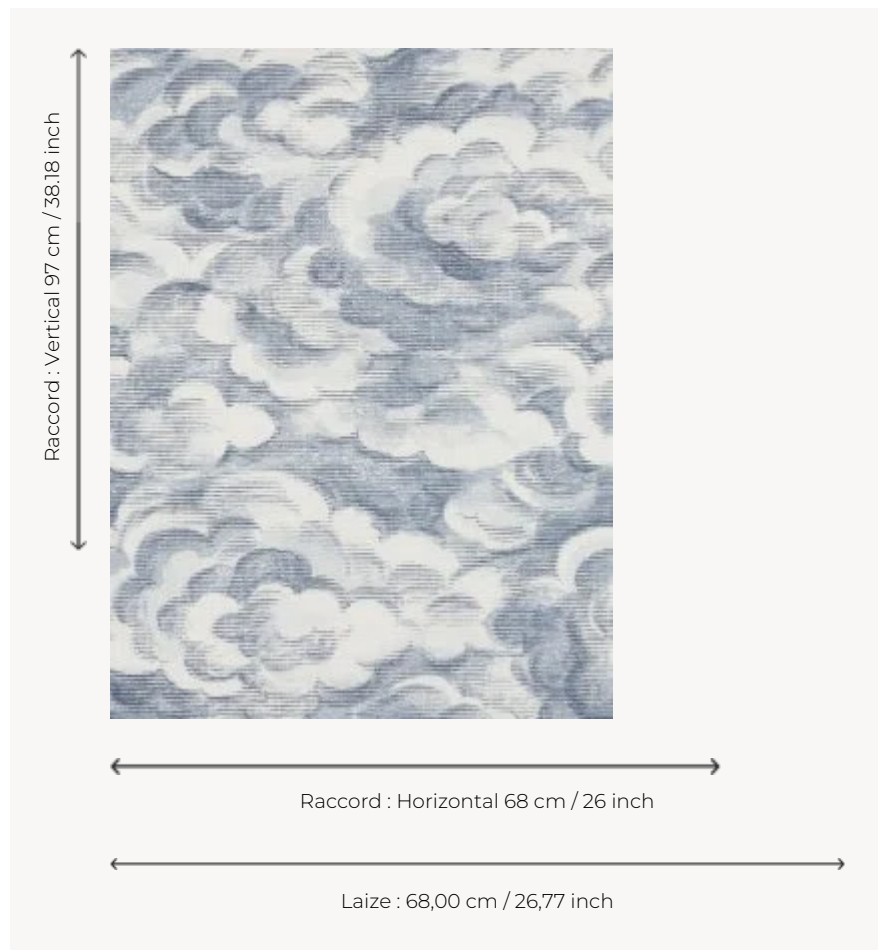

FP846003 CIEL REVE

As if waking from a sweet dream, clouds and swirls peacefully drift by. The pearly effect of the support brings depth and delicacy to this vinyl wallpaper on non-woven backing with a silk look.

FP846003 - Bleu

Pierre Frey

TYPE	Small width printed wallpapers - Vinyls
SALES UNIT	Available per meter/yard
BACKING	NON WOVEN
COMPOSITION	100 % Vinyl
WIDTH	68 cm / 26,77 inch
REPEAT	H: 68 cm - 26,00 inch V: 97 cm - 38,18 inch Straight repeat
WEIGHT	400 gr / m ²
CARE	
TRIMMING	Trimmed
HANGING/REMOVING	Paste the wall Wet removable
CERTIFICATIONS	EUROCLASS B-s2,d0 ASTM E84 Class A
NOTES	Good lightfastness Flame retardant backing