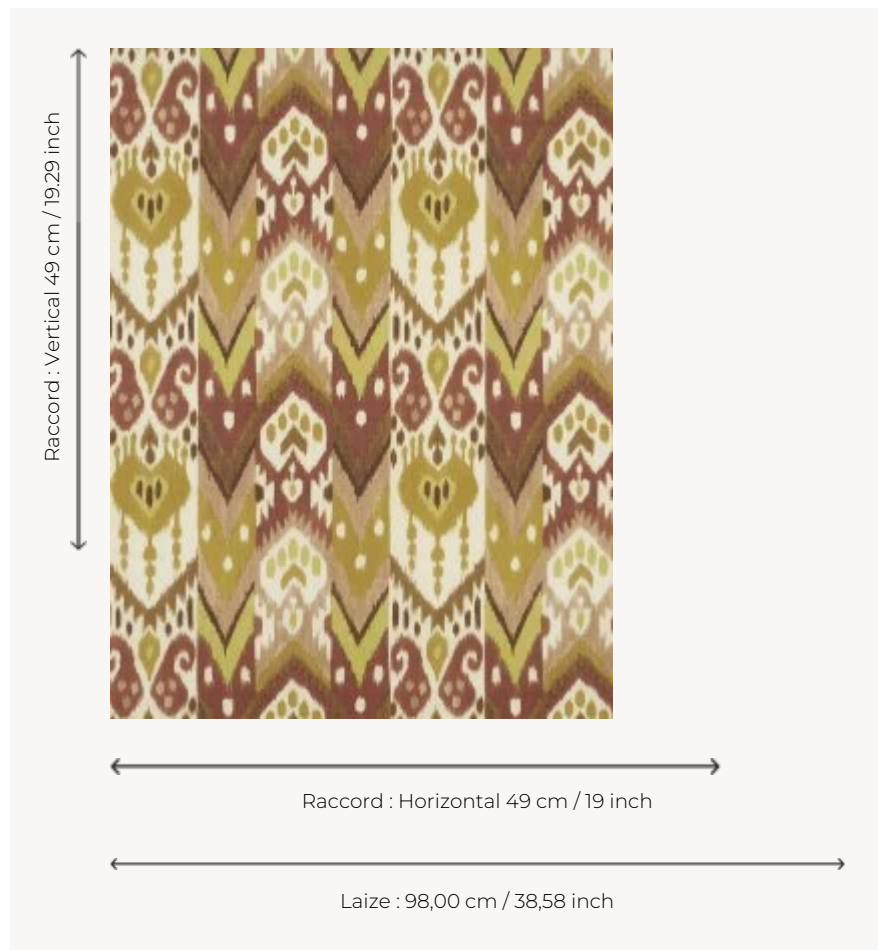

# FP847001 PRASLIN

Graphic and colorful ikat drawing evocative of the distant horizons of Central Asia. Printed on vinyl with a silk effect.

## FP847001 - Soleilcouchant

## Pierre Frey

<b>TYPE</b>	Wide width printed wallpapers - Vinyls
<b>SALES UNIT</b>	Available per meter/yard
<b>BACKING</b>	NON WOVEN
<b>COMPOSITION</b>	100 % Vinyl
<b>WIDTH</b>	98 cm / 38,58 inch
<b>REPEAT</b>	H: 49 cm - 19,00 inch V: 49 cm - 19,29 inch Straight repeat
<b>WEIGHT</b>	400 gr / m <sup>2</sup>
<b>CARE</b>	
<b>TRIMMING</b>	Trimmed
<b>HANGING/REMOVING</b>	Paste the wall Wet removable
<b>CERTIFICATIONS</b>	EUROCLASS B-s2,d0 ASTM E84 Class A
<b>NOTES</b>	Good lightfastness Flame retardant backing