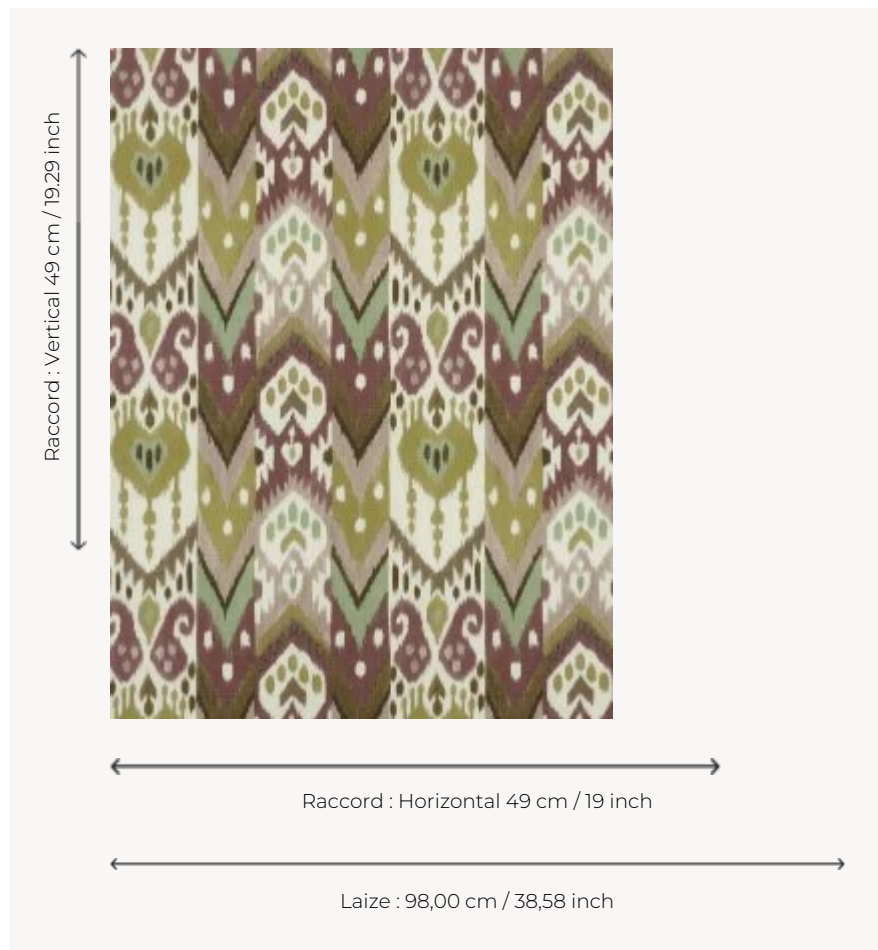

FP847002 PRASLIN

Graphic and colorful ikat drawing evocative of the distant horizons of Central Asia. Printed on vinyl with a silk effect.

FP847002 - Argile

Pierre Frey

TYPE	Wide width printed wallpapers - Vinyls
SALES UNIT	Available per meter/yard
BACKING	NON WOVEN
COMPOSITION	100 % Vinyl
WIDTH	98 cm / 38,58 inch
REPEAT	H: 49 cm - 19,00 inch V: 49 cm - 19,29 inch Straight repeat
WEIGHT	400 gr / m ²
CARE	
TRIMMING	Trimmed
HANGING/REMOVING	Paste the wall Wet removable
CERTIFICATIONS	EUROCLASS B-s2,d0 ASTM E84 Class A
NOTES	Good lightfastness Flame retardant backing

3 Colors

FP847001
Soleil couchant

FP847002
Argile

FP847003
Ete indien