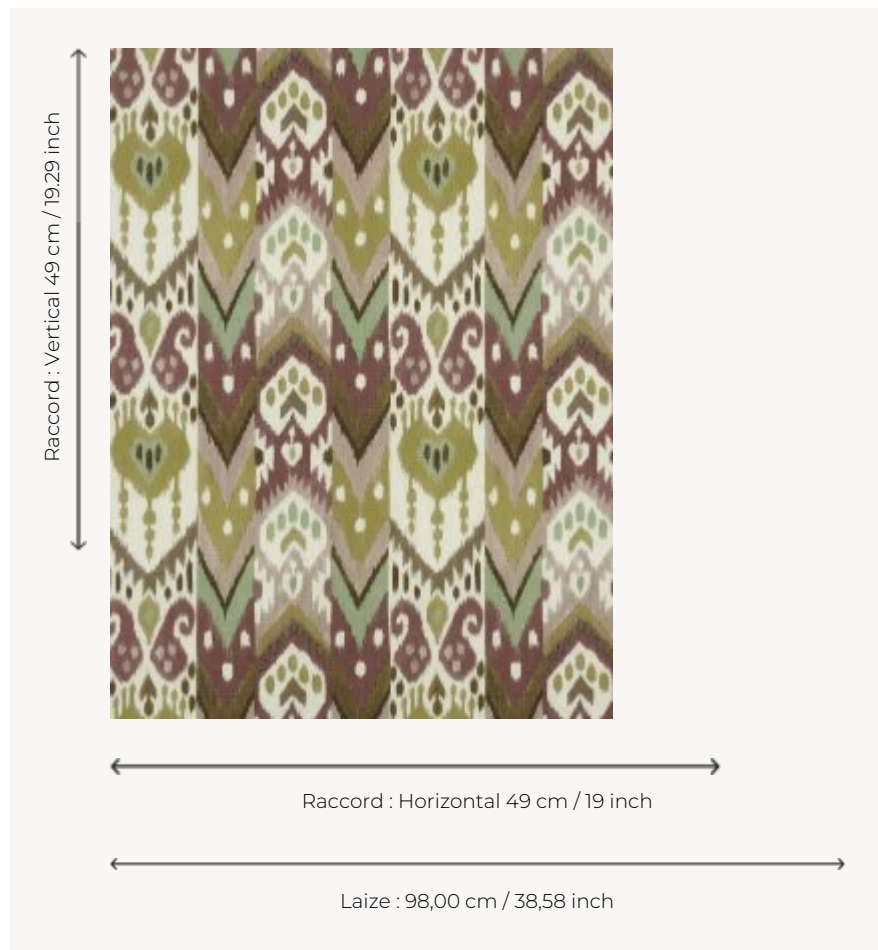

FP847002 PRASLIN

Graphic and colorful ikat drawing evocative of the distant horizons of Central Asia. Printed on vinyl with a silk effect.

FP847002 - Argile

Pierre Frey

TYPE	Wide width printed wallpapers - Vinyls
SALES UNIT	Available per meter/yard
BACKING	NON WOVEN
COMPOSITION	100 % Vinyl
WIDTH	98 cm / 38,58 inch
REPEAT	H: 49 cm - 19,00 inch V: 49 cm - 19,29 inch Straight repeat
WEIGHT	400 gr / m ²
CARE	
TRIMMING	Trimmed
HANGING/REMOVING	Paste the wall Wet removable
CERTIFICATIONS	EUROCLASS B-s2,d0 ASTM E84 Class A
NOTES	Good lightfastness Flame retardant backing

3 Colors

FP847001
Soleil couchant

FP847002
Argile

FP847003
Ete indien