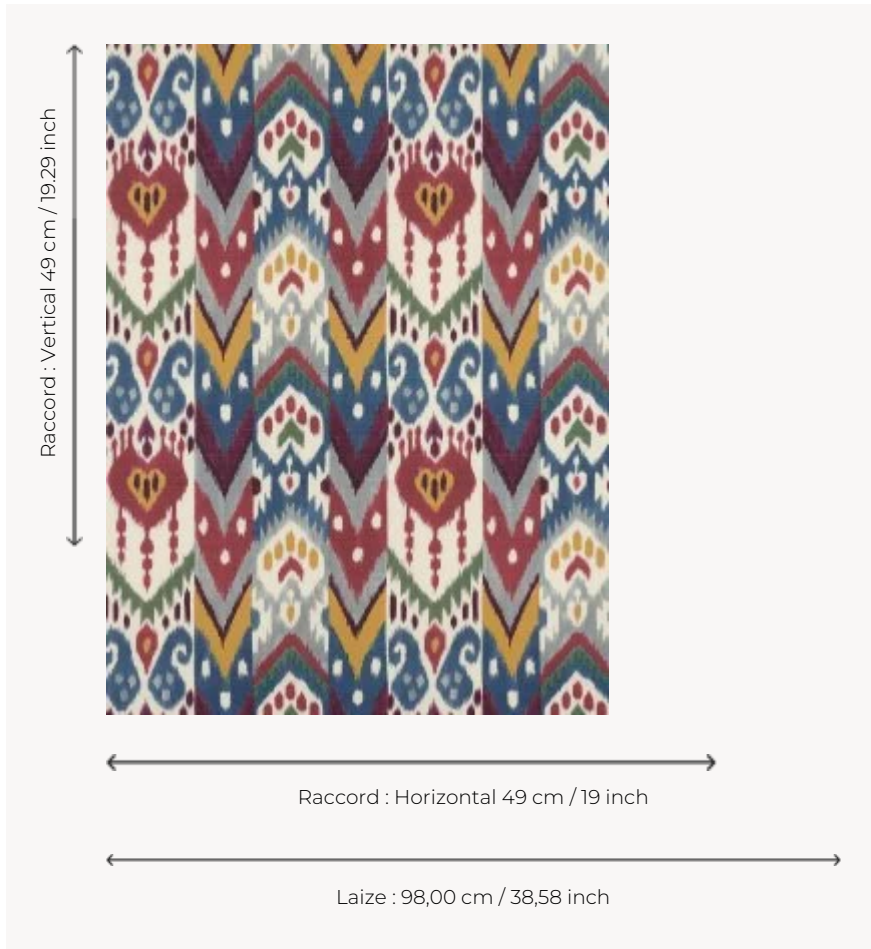

# FP847003 PRASLIN

Graphic and colorful ikat drawing evocative of the distant horizons of Central Asia. Printed on vinyl with a silk effect.

## Pierre Frey

<b>TYPE</b>	Wide width printed wallpapers - Vinyls
<b>SALES UNIT</b>	Available per meter/yard
<b>BACKING</b>	NON WOVEN
<b>COMPOSITION</b>	100 % Vinyl
<b>WIDTH</b>	98 cm / 38,58 inch
<b>REPEAT</b>	H: 49 cm - 19,00 inch V: 49 cm - 19,29 inch Straight repeat
<b>WEIGHT</b>	400 gr / m <sup>2</sup>
<b>CARE</b>	 
<b>TRIMMING</b>	Trimmed
<b>HANGING/REMOVING</b>	Paste the wall Wet removable
<b>CERTIFICATIONS</b>	EUROCLASS B-s2,d0 ASTM E84 Class A
<b>NOTES</b>	Good lightfastness Flame retardant backing

## 3 Colors

FP847001  
Soleil couchant

FP847002  
Argile

FP847003  
Ete indien