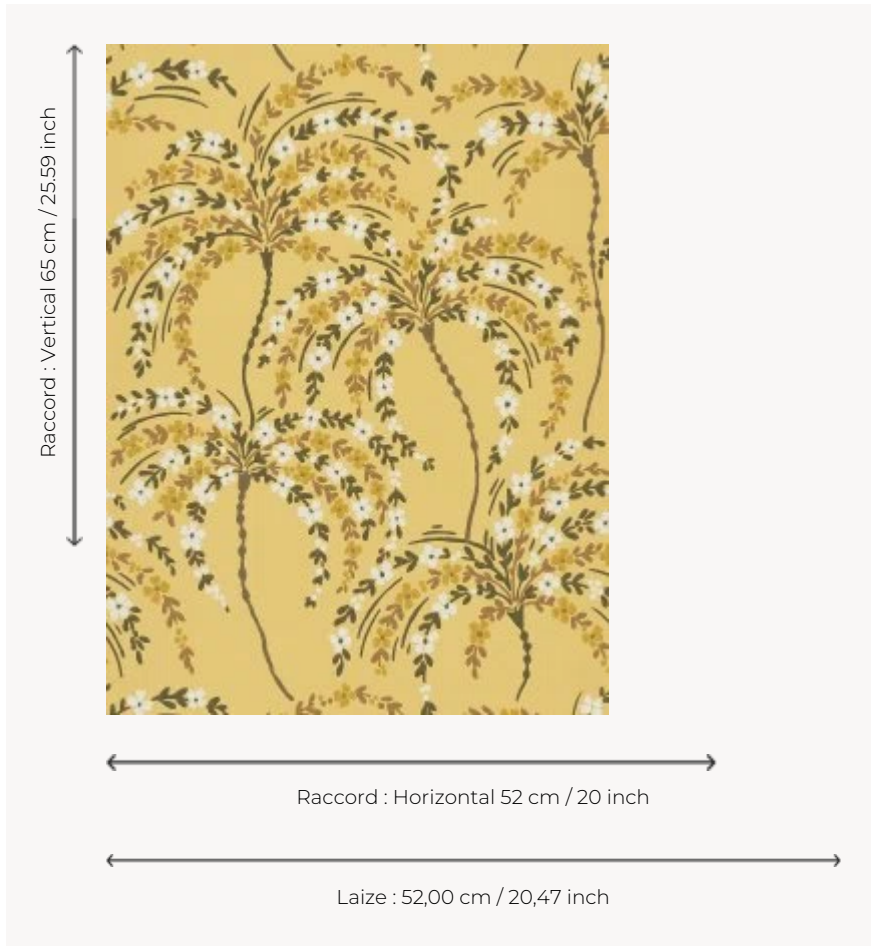

# FP858002 LA PALMERAIE

Inspired by a gouache on paper from 1920 and kept in the Archives Department of Pierre Frey, LA PALMERAIE illustrates charming palm trees in bloom with joyful and exotic colors. Traditional rotary screen printing with a hand painted effect.

## FP858002 - Caramel

## Pierre Frey

<b>TYPE</b>	Small width printed wallpapers
<b>SALES UNIT</b>	Available per roll of 10,05 mts
<b>BACKING</b>	NON WOVEN
<b>COMPOSITION</b>	-
<b>WIDTH</b>	52 cm / 20,47 inch
<b>REPEAT</b>	H: 52 cm - 20,00 inch V: 65 cm - 25,59 inch Straight repeat
<b>WEIGHT</b>	175 gr / m <sup>2</sup>
<b>CARE</b>	
<b>TRIMMING</b>	Trimmed
<b>HANGING/REMOVING</b>	Paste the wall Strippable
<b>CERTIFICATIONS</b>	EUROCLASS B-s1,d0 ASTM E84 Class A
<b>NOTES</b>	Good lightfastness Flame retardant backing Traditional printing technique

## 5 Colors

FP858001  
Creme

FP858002  
Caramel

FP858003  
Celadon

FP858004  
Noir

FP858005  
Tropical