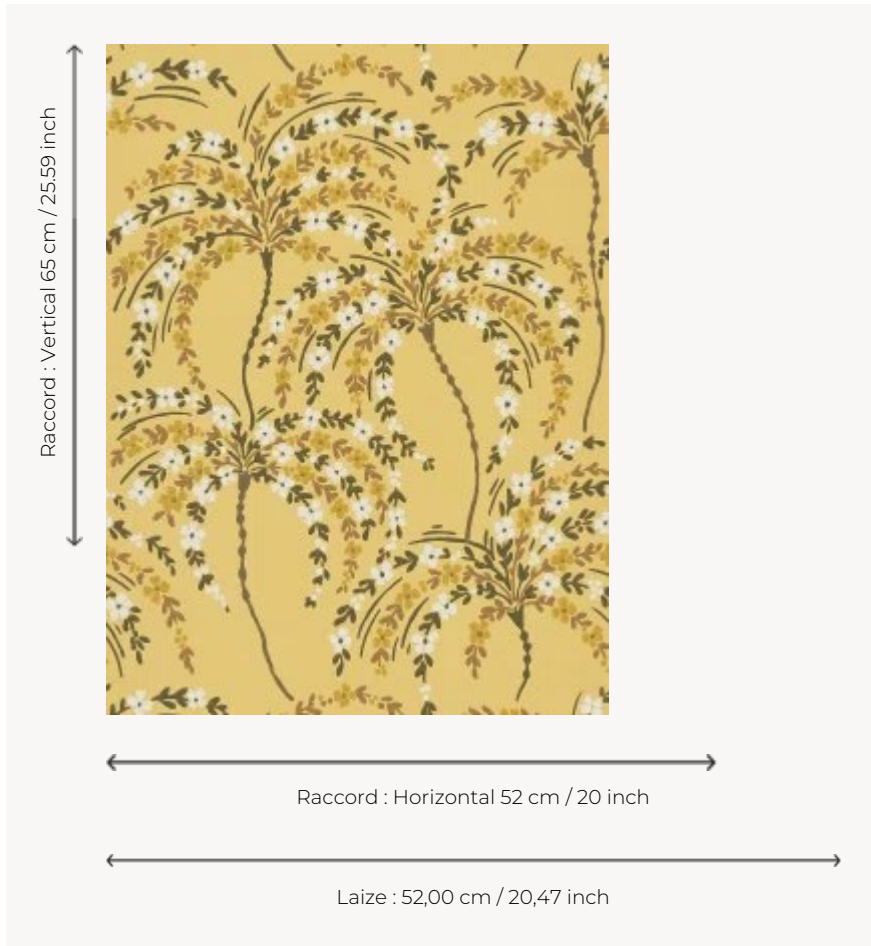

# FP858002 LA PALMERAIE

Inspired by a gouache on paper from 1920 and kept in the Archives Department of Pierre Frey, LA PALMERAIE illustrates charming palm trees in bloom with joyful and exotic colors. Traditional rotary screen printing with a hand painted effect.

## FP858002 - Caramel

## Pierre Frey

<b>TYPE</b>	Small width printed wallpapers
<b>SALES UNIT</b>	Available per roll of 10,05 mts
<b>BACKING</b>	NON WOVEN
<b>COMPOSITION</b>	-
<b>WIDTH</b>	52 cm / 20,47 inch
<b>REPEAT</b>	H: 52 cm - 20,00 inch V: 65 cm - 25,59 inch Straight repeat
<b>WEIGHT</b>	175 gr / m <sup>2</sup>
<b>CARE</b>	
<b>TRIMMING</b>	Trimmed
<b>HANGING/REMOVING</b>	Paste the wall Strippable
<b>CERTIFICATIONS</b>	EUROCLASS B-s1,d0 ASTM E84 Class A
<b>NOTES</b>	Good lightfastness Flame retardant backing Traditional printing technique

## 5 Colors

FP858001  
Creme

FP858002  
Caramel

FP858003  
Celadon

FP858004  
Noir

FP858005  
Tropical