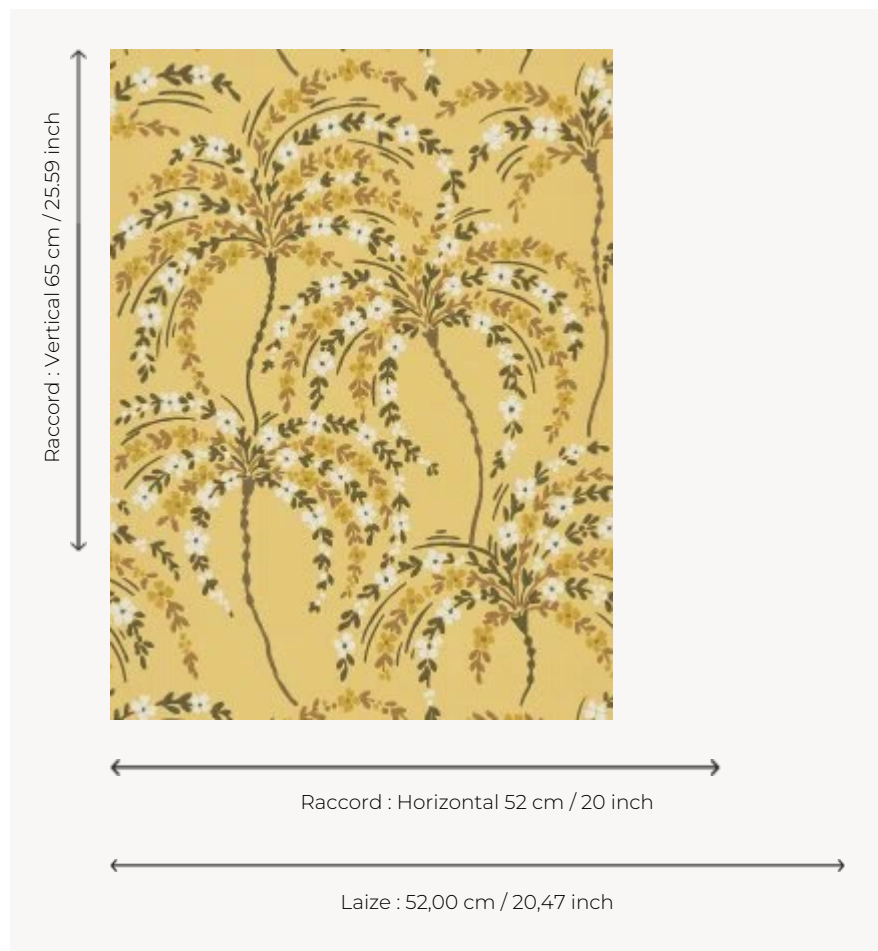

FP858002 LA PALMERAIE

Inspired by a gouache on paper from 1920 and kept in the Archives Department of Pierre Frey, LA PALMERAIE illustrates charming palm trees in bloom with joyful and exotic colors. Traditional rotary screen printing with a hand painted effect.

FP858002 - Caramel

Pierre Frey

TYPE	Small width printed wallpapers
SALES UNIT	Available per roll of 10,05 mts
BACKING	NON WOVEN
COMPOSITION	-
WIDTH	52 cm / 20,47 inch
REPEAT	H: 52 cm - 20,00 inch V: 65 cm - 25,59 inch Straight repeat
WEIGHT	175 gr / m ²
CARE	
TRIMMING	Trimmed
HANGING/REMOVING	Paste the wall Strippable
CERTIFICATIONS	EUROCLASS B-s1,d0 ASTM E84 Class A
NOTES	Good lightfastness Flame retardant backing Traditional printing technique

5 Colors

FP858001
Creme

FP858002
Caramel

FP858003
Celadon

FP858004
Noir

FP858005
Tropical