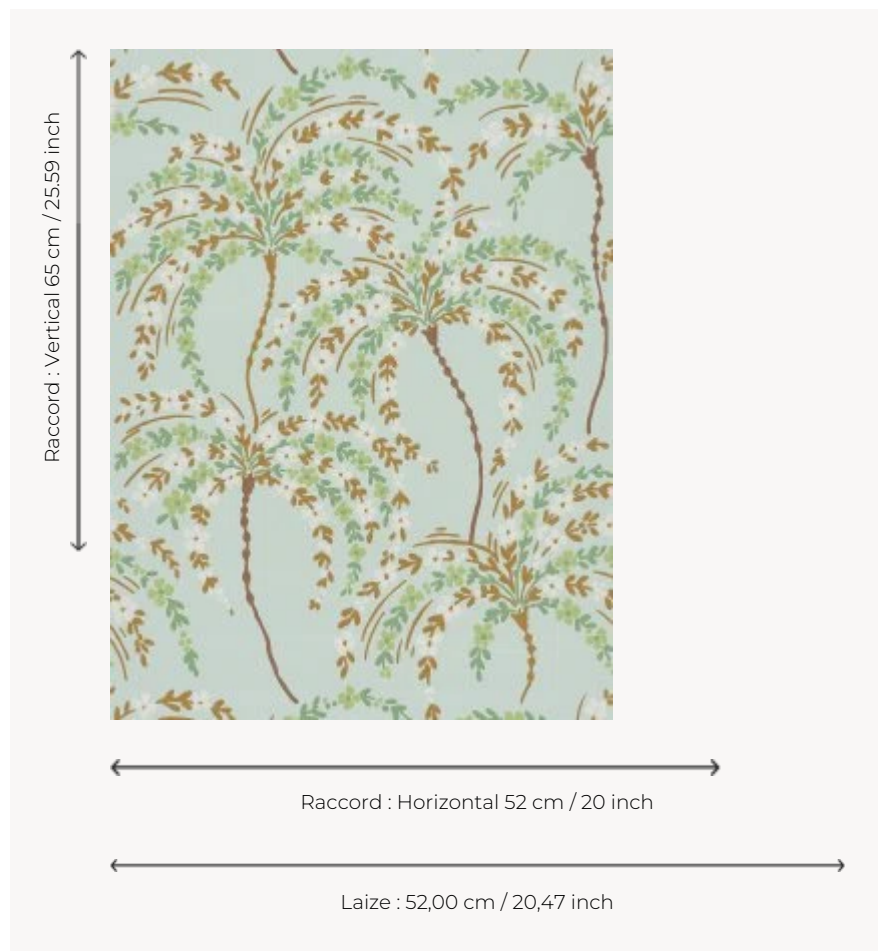

## FP858003 LA PALMERAIE

Inspired by a gouache on paper from 1920 and kept in the Archives Department of Pierre Frey, LA PALMERAIE illustrates charming palm trees in bloom with joyful and exotic colors. Traditional rotary screen printing with a hand painted effect.

### Pierre Frey

<b>TYPE</b>	Small width printed wallpapers
<b>SALES UNIT</b>	Available per roll of 10,05 mts
<b>BACKING</b>	NON WOVEN
<b>COMPOSITION</b>	-
<b>WIDTH</b>	52 cm / 20,47 inch
<b>REPEAT</b>	H: 52 cm - 20,00 inch V: 65 cm - 25,59 inch Straight repeat
<b>WEIGHT</b>	175 gr / m <sup>2</sup>
<b>CARE</b>	
<b>TRIMMING</b>	Trimmed
<b>HANGING/REMOVING</b>	Paste the wall Strippable
<b>CERTIFICATIONS</b>	EUROCLASS B-s1,d0 ASTM E84 Class A
<b>NOTES</b>	Good lightfastness Flame retardant backing Traditional printing technique

## 5 Colors

FP858001  
Creme

FP858002  
Caramel

FP858003  
Celadon

FP858004  
Noir

FP858005  
Tropical