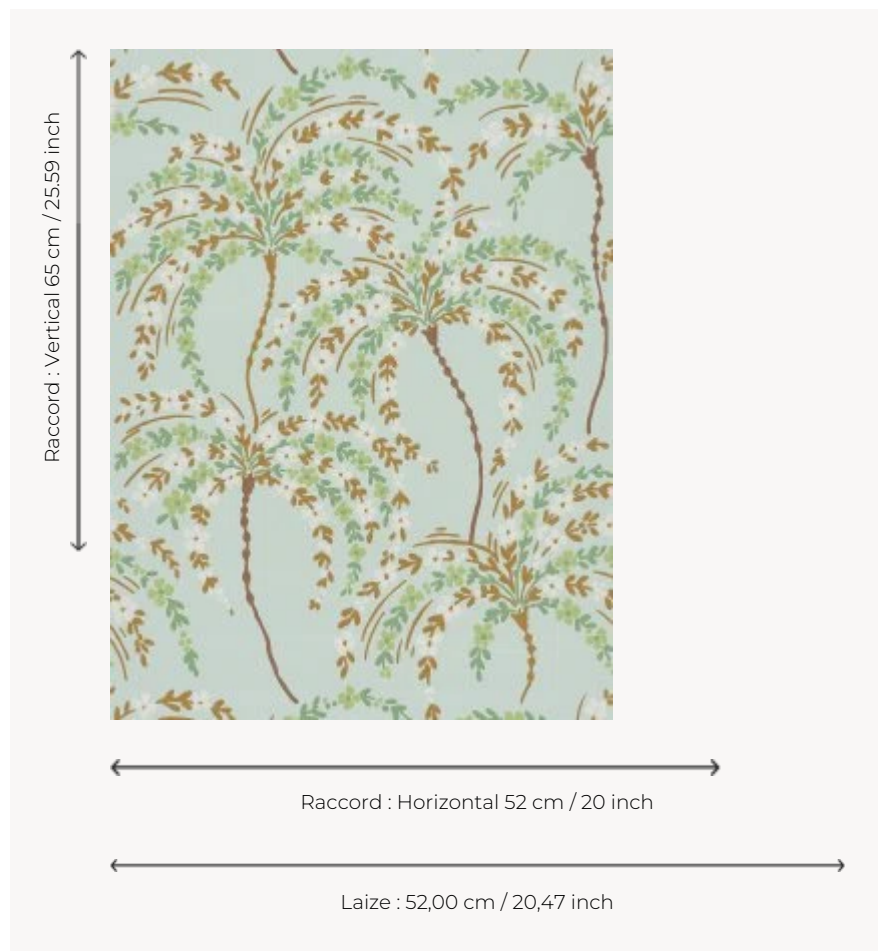

FP858003 LA PALMERAIE

Inspired by a gouache on paper from 1920 and kept in the Archives Department of Pierre Frey, LA PALMERAIE illustrates charming palm trees in bloom with joyful and exotic colors. Traditional rotary screen printing with a hand painted effect.

FP858003 - Celadon

Pierre Frey

TYPE	Small width printed wallpapers
SALES UNIT	Available per roll of 10,05 mts
BACKING	NON WOVEN
COMPOSITION	-
WIDTH	52 cm / 20,47 inch
REPEAT	H: 52 cm - 20,00 inch V: 65 cm - 25,59 inch Straight repeat
WEIGHT	175 gr / m ²
CARE	
TRIMMING	Trimmed
HANGING/REMOVING	Paste the wall Strippable
CERTIFICATIONS	EUROCLASS B-s1,d0 ASTM E84 Class A
NOTES	Good lightfastness Flame retardant backing Traditional printing technique

5 Colors

FP858001
Creme

FP858002
Caramel

FP858003
Celadon

FP858004
Noir

FP858005
Tropical