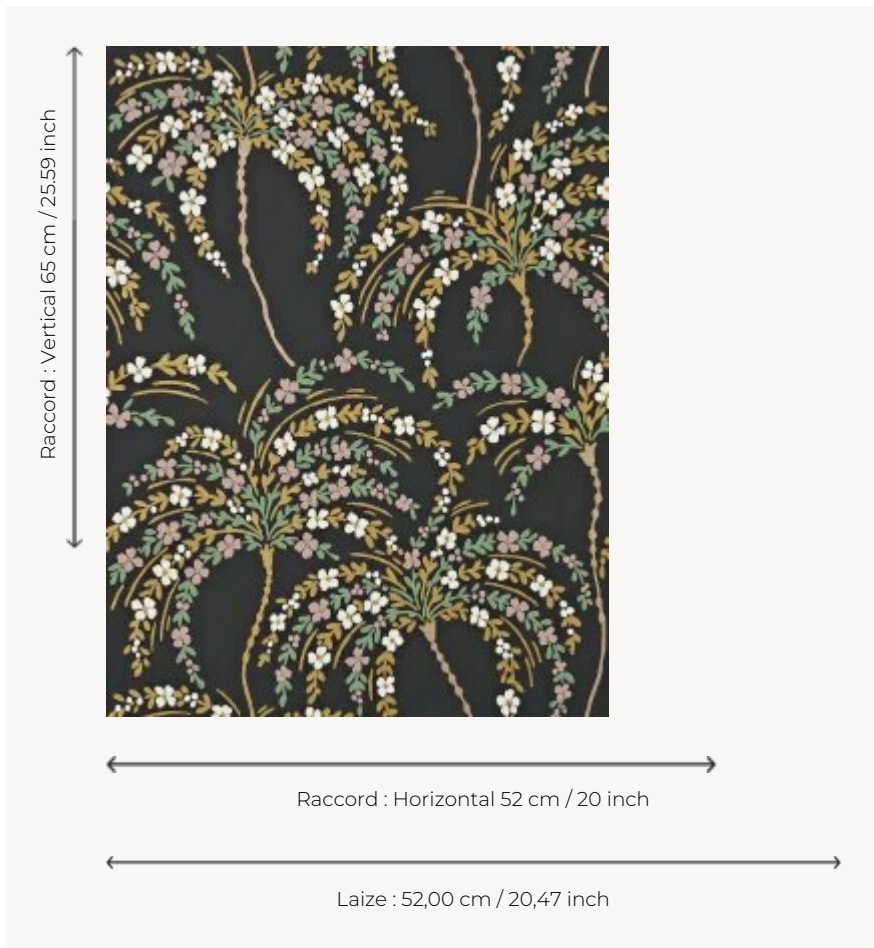

# FP858004 LA PALMERAIE

Inspired by a gouache on paper from 1920 and kept in the Archives Department of Pierre Frey, LA PALMERAIE illustrates charming palm trees in bloom with joyful and exotic colors. Traditional rotary screen printing with a hand painted effect.

## FP858004 - Noir

## Pierre Frey

<b>TYPE</b>	Small width printed wallpapers
<b>SALES UNIT</b>	Available per roll of 10,05 mts
<b>BACKING</b>	NON WOVEN
<b>COMPOSITION</b>	-
<b>WIDTH</b>	52 cm / 20,47 inch
<b>REPEAT</b>	H: 52 cm - 20,00 inch V: 65 cm - 25,59 inch Straight repeat
<b>WEIGHT</b>	175 gr / m <sup>2</sup>
<b>CARE</b>	
<b>TRIMMING</b>	Trimmed
<b>HANGING/REMOVING</b>	Paste the wall Strippable
<b>CERTIFICATIONS</b>	EUROCLASS B-s1,d0 ASTM E84 Class A
<b>NOTES</b>	Good lightfastness Flame retardant backing Traditional printing technique

## 5 Colors

FP858001  
Creme

FP858002  
Caramel

FP858003  
Celadon

FP858004  
Noir

FP858005  
Tropical