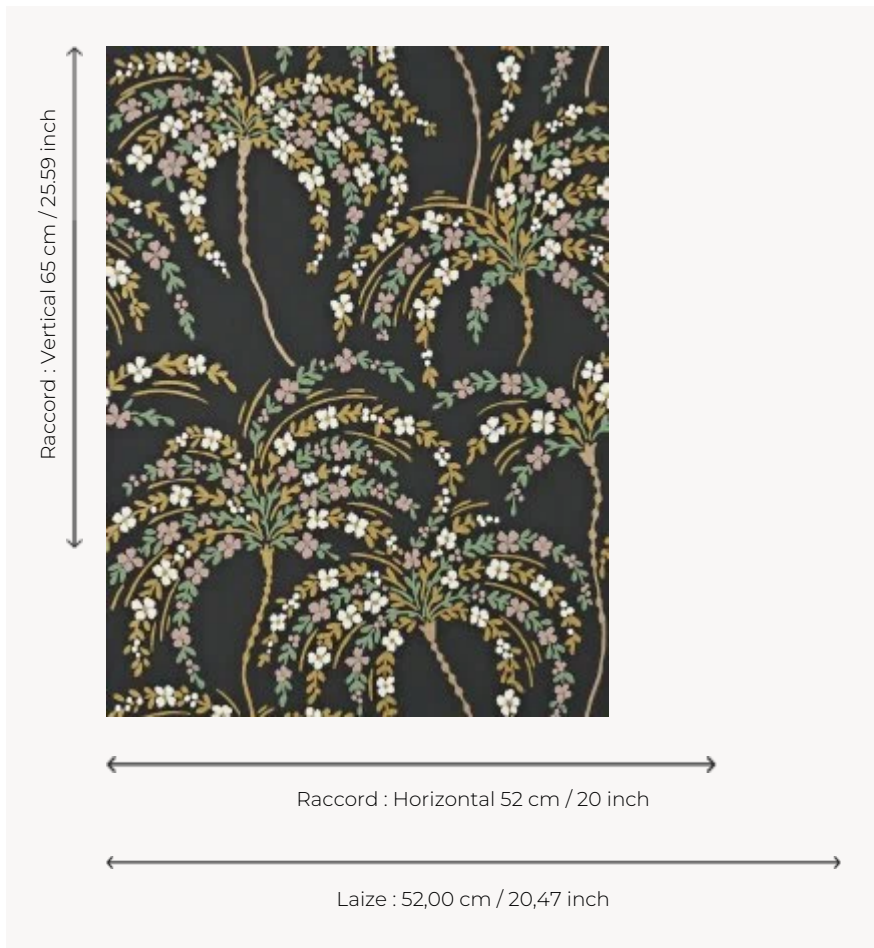

# FP858004 LA PALMERAIE

Inspired by a gouache on paper from 1920 and kept in the Archives Department of Pierre Frey, LA PALMERAIE illustrates charming palm trees in bloom with joyful and exotic colors. Traditional rotary screen printing with a hand painted effect.

## FP858004 - Noir

## Pierre Frey

<b>TYPE</b>	Small width printed wallpapers
<b>SALES UNIT</b>	Available per roll of 10,05 mts
<b>BACKING</b>	NON WOVEN
<b>COMPOSITION</b>	-
<b>WIDTH</b>	52 cm / 20,47 inch
<b>REPEAT</b>	H: 52 cm - 20,00 inch V: 65 cm - 25,59 inch Straight repeat
<b>WEIGHT</b>	175 gr / m <sup>2</sup>
<b>CARE</b>	
<b>TRIMMING</b>	Trimmed
<b>HANGING/REMOVING</b>	Paste the wall Strippable
<b>CERTIFICATIONS</b>	EUROCLASS B-s1,d0 ASTM E84 Class A
<b>NOTES</b>	Good lightfastness Flame retardant backing Traditional printing technique

## 5 Colors

FP858001  
Creme

FP858002  
Caramel

FP858003  
Celadon

FP858004  
Noir

FP858005  
Tropical