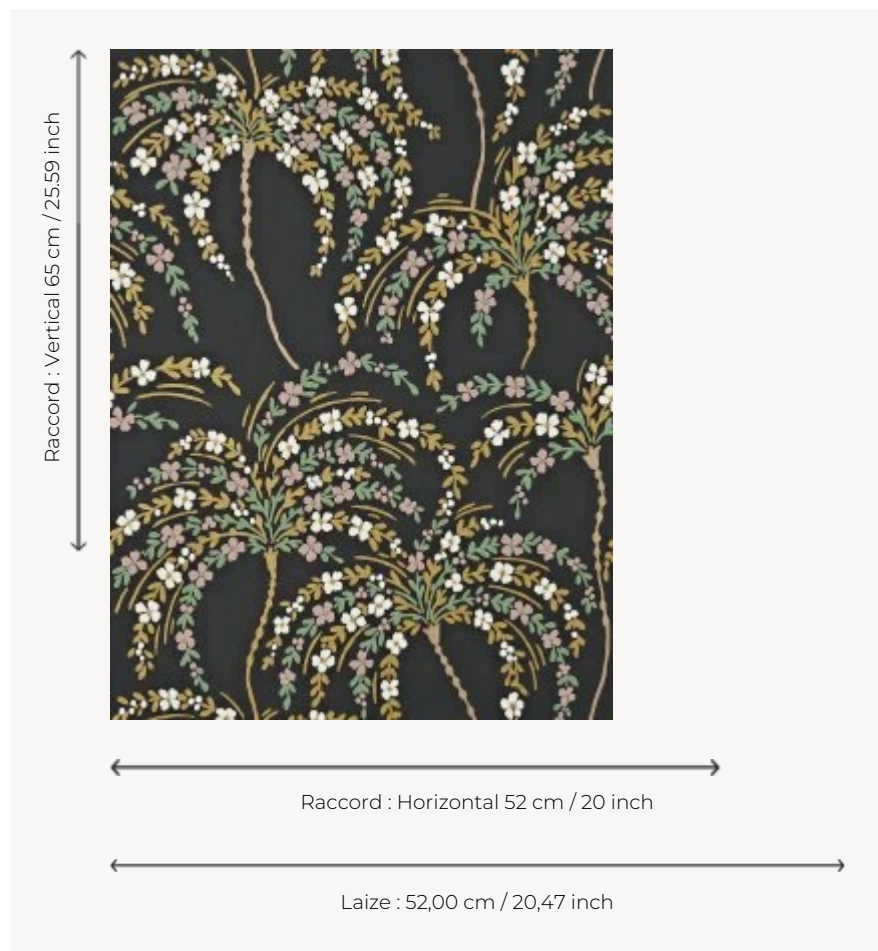

FP858004 LA PALMERAIE

Inspired by a gouache on paper from 1920 and kept in the Archives Department of Pierre Frey, LA PALMERAIE illustrates charming palm trees in bloom with joyful and exotic colors. Traditional rotary screen printing with a hand painted effect.

FP858004 - Noir

Pierre Frey

TYPE	Small width printed wallpapers
SALES UNIT	Available per roll of 10,05 mts
BACKING	NON WOVEN
COMPOSITION	-
WIDTH	52 cm / 20,47 inch
REPEAT	H: 52 cm - 20,00 inch V: 65 cm - 25,59 inch Straight repeat
WEIGHT	175 gr / m ²
CARE	
TRIMMING	Trimmed
HANGING/REMOVING	Paste the wall Strippable
CERTIFICATIONS	EUROCLASS B-s1,d0 ASTM E84 Class A
NOTES	Good lightfastness Flame retardant backing Traditional printing technique

5 Colors

FP858001
Creme

FP858002
Caramel

FP858003
Celadon

FP858004
Noir

FP858005
Tropical