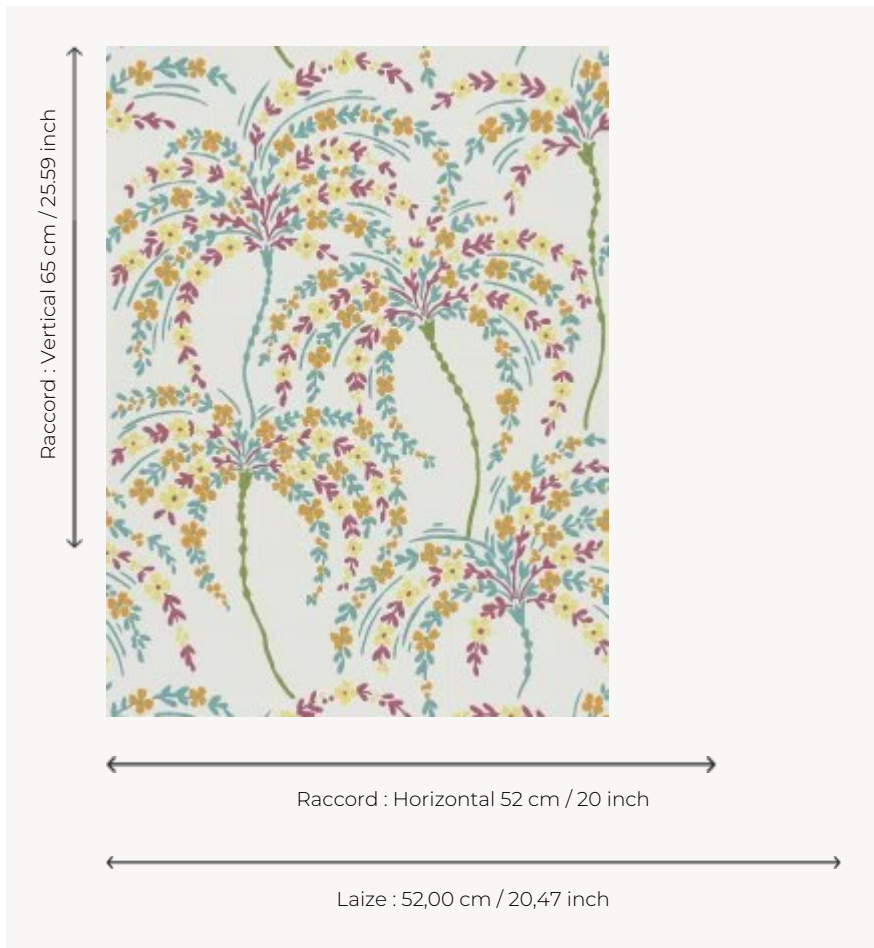

FP858005 LA PALMERAIE

Inspired by a gouache on paper from 1920 and kept in the Archives Department of Pierre Frey, LA PALMERAIE illustrates charming palm trees in bloom with joyful and exotic colors. Traditional rotary screen printing with a hand painted effect.

FP858005 - Tropical

Pierre Frey

TYPE	Small width printed wallpapers
SALES UNIT	Available per roll of 10,05 mts
BACKING	NON WOVEN
COMPOSITION	-
WIDTH	52 cm / 20,47 inch
REPEAT	H: 52 cm - 20,00 inch V: 65 cm - 25,59 inch Straight repeat
WEIGHT	175 gr / m ²
CARE	
TRIMMING	Trimmed
HANGING/REMOVING	Paste the wall Strippable
CERTIFICATIONS	EUROCLASS B-s1,d0 ASTM E84 Class A
NOTES	Good lightfastness Flame retardant backing Traditional printing technique

5 Colors

FP858001
Creme

FP858002
Caramel

FP858003
Celadon

FP858004
Noir

FP858005
Tropical