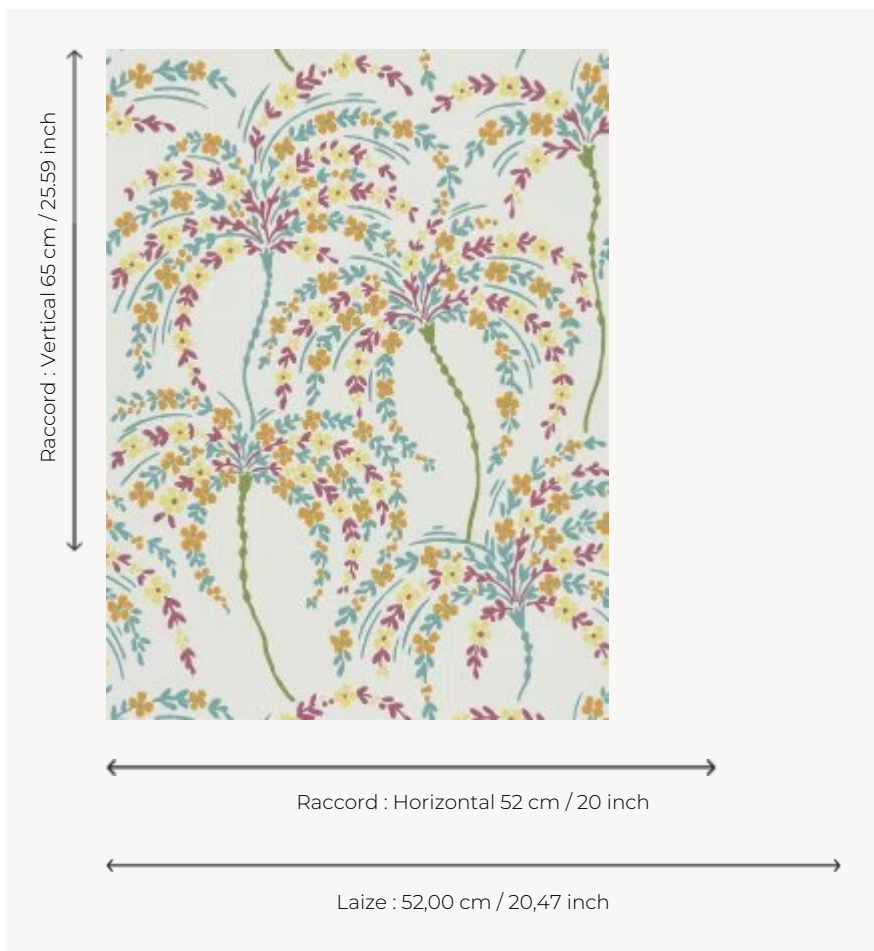

FP858005 LA PALMERAIE

Inspired by a gouache on paper from 1920 and kept in the Archives Department of Pierre Frey, LA PALMERAIE illustrates charming palm trees in bloom with joyful and exotic colors. Traditional rotary screen printing with a hand painted effect.

FP858005 - Tropical

Pierre Frey

TYPE	Small width printed wallpapers
SALES UNIT	Available per roll of 10,05 mts
BACKING	NON WOVEN
COMPOSITION	-
WIDTH	52 cm / 20,47 inch
REPEAT	H: 52 cm - 20,00 inch V: 65 cm - 25,59 inch Straight repeat
WEIGHT	175 gr / m ²
CARE	
TRIMMING	Trimmed
HANGING/REMOVING	Paste the wall Strippable
CERTIFICATIONS	EUROCLASS B-s1,d0 ASTM E84 Class A
NOTES	Good lightfastness Flame retardant backing Traditional printing technique

5 Colors

FP858001
Creme

FP858002
Caramel

FP858003
Celadon

FP858004
Noir

FP858005
Tropical