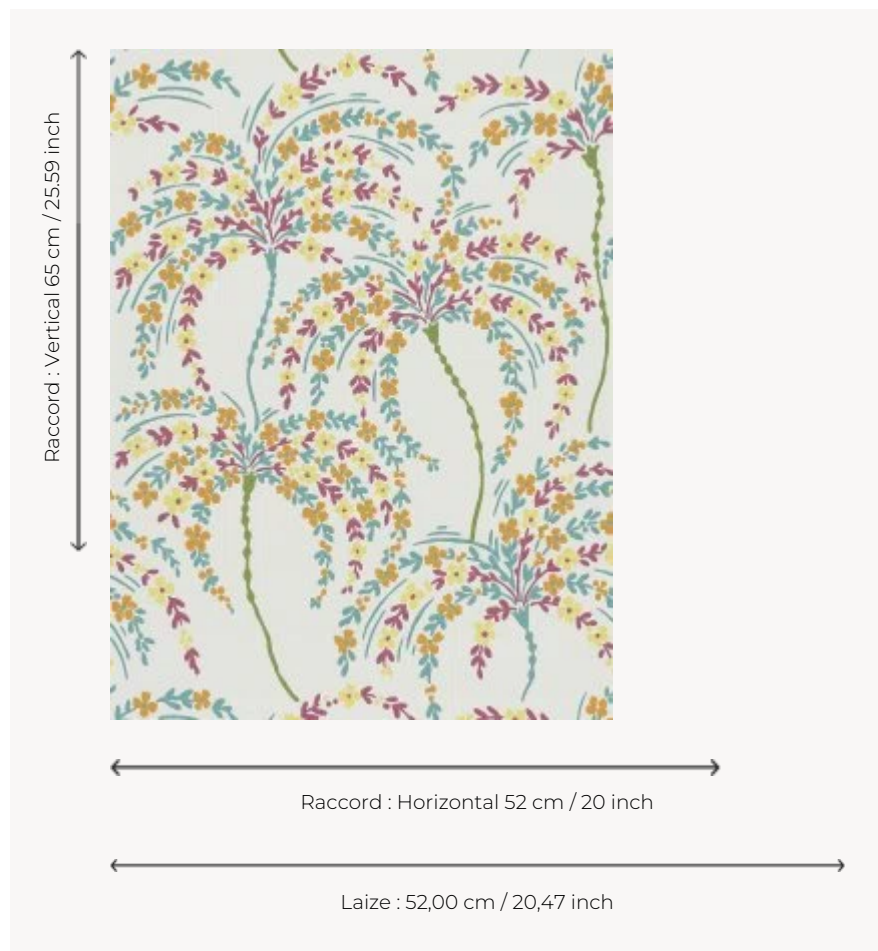

FP858005 LA PALMERAIE

Inspired by a gouache on paper from 1920 and kept in the Archives Department of Pierre Frey, LA PALMERAIE illustrates charming palm trees in bloom with joyful and exotic colors. Traditional rotary screen printing with a hand painted effect.

FP858005 - Tropical

Pierre Frey

TYPE	Small width printed wallpapers
SALES UNIT	Available per roll of 10,05 mts
BACKING	NON WOVEN
COMPOSITION	-
WIDTH	52 cm / 20,47 inch
REPEAT	H: 52 cm - 20,00 inch V: 65 cm - 25,59 inch Straight repeat
WEIGHT	175 gr / m ²
CARE	
TRIMMING	Trimmed
HANGING/REMOVING	Paste the wall Strippable
CERTIFICATIONS	EUROCLASS B-s1,d0 ASTM E84 Class A
NOTES	Good lightfastness Flame retardant backing Traditional printing technique

5 Colors

FP858001
Creme

FP858002
Caramel

FP858003
Celadon

FP858004
Noir

FP858005
Tropical