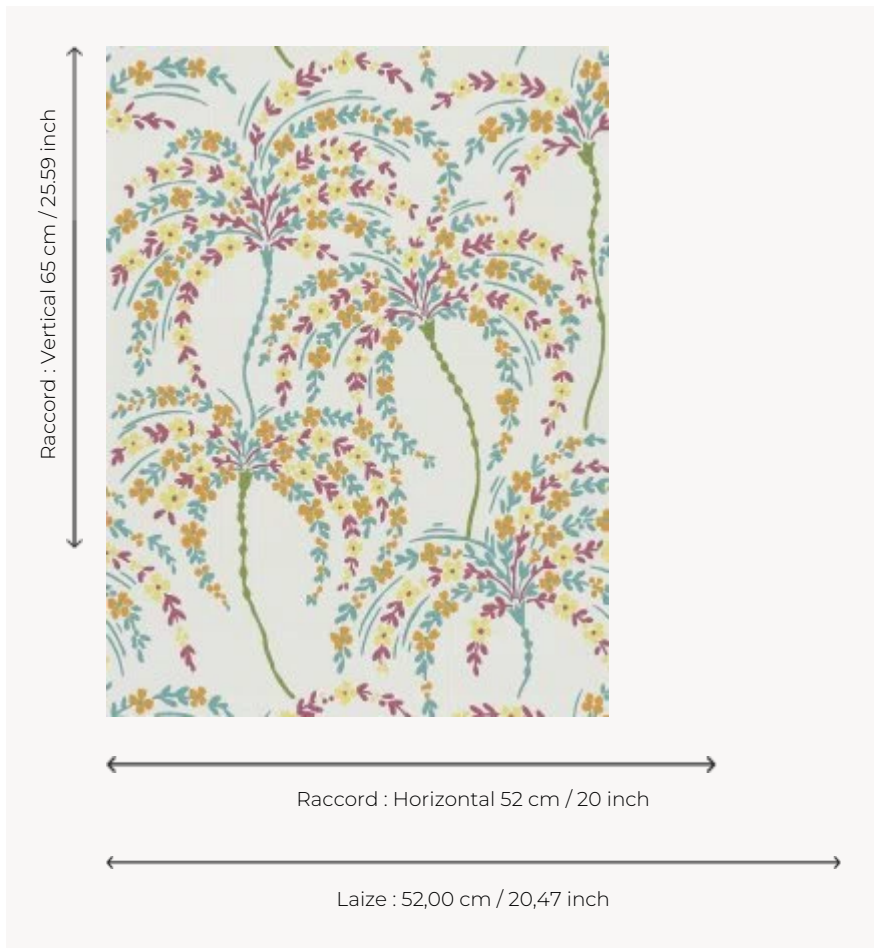

# FP858005 LA PALMERAIE

Inspired by a gouache on paper from 1920 and kept in the Archives Department of Pierre Frey, LA PALMERAIE illustrates charming palm trees in bloom with joyful and exotic colors. Traditional rotary screen printing with a hand painted effect.

## Pierre Frey

<b>TYPE</b>	Small width printed wallpapers
<b>SALES UNIT</b>	Available per roll of 10,05 mts
<b>BACKING</b>	NON WOVEN
<b>COMPOSITION</b>	-
<b>WIDTH</b>	52 cm / 20,47 inch
<b>REPEAT</b>	H: 52 cm - 20,00 inch V: 65 cm - 25,59 inch Straight repeat
<b>WEIGHT</b>	175 gr / m <sup>2</sup>
<b>CARE</b>	
<b>TRIMMING</b>	Trimmed
<b>HANGING/REMOVING</b>	Paste the wall Strippable
<b>CERTIFICATIONS</b>	EUROCLASS B-s1,d0 ASTM E84 Class A
<b>NOTES</b>	Good lightfastness Flame retardant backing Traditional printing technique

## 5 Colors

FP858001  
Creme

FP858002  
Caramel

FP858003  
Celadon

FP858004  
Noir

FP858005  
Tropical