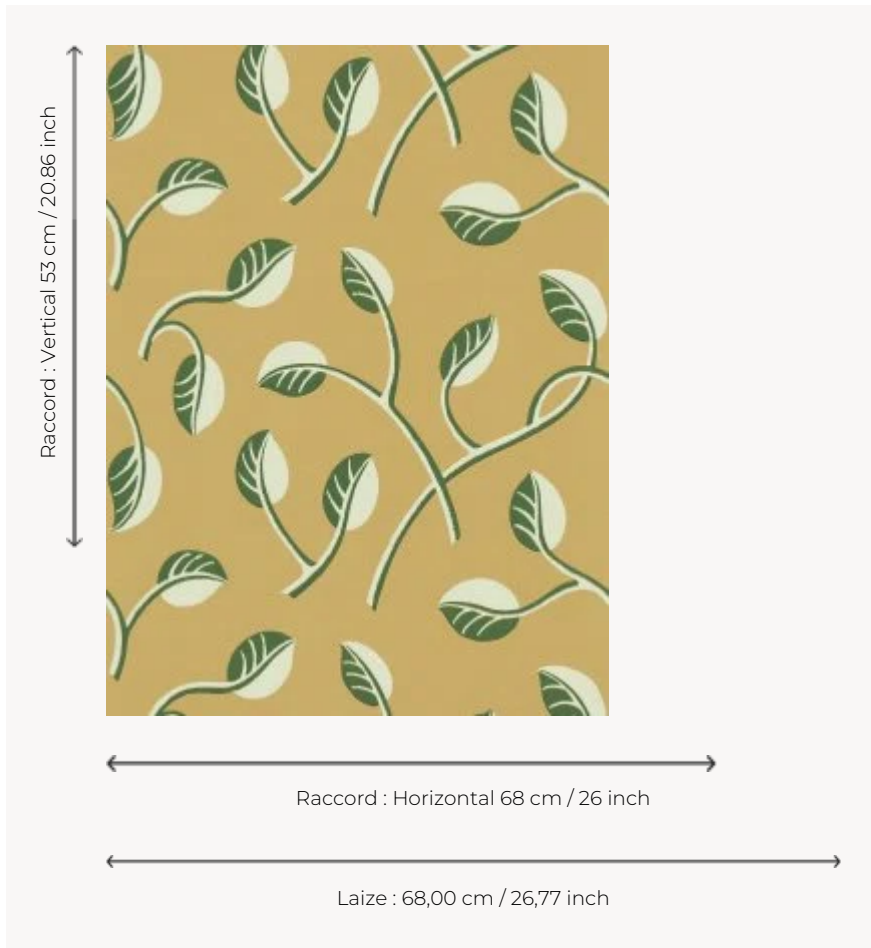

FP859002 - Sable

Pierre Frey

TYPE	Small width printed wallpapers
SALES UNIT	Available per roll of 10,05 mts
BACKING	NON WOVEN
COMPOSITION	-
WIDTH	68 cm / 26,77 inch
REPEAT	H: 68 cm - 26,00 inch V: 53 cm - 20,86 inch Straight repeat
WEIGHT	175 gr / m ²
CARE	
TRIMMING	Trimmed
HANGING/REMOVING	Paste the wall Strippable
CERTIFICATIONS	EUROCLASS B-s1,d0 ASTM E84 Class A
NOTES	Good lightfastness Flame retardant backing Traditional printing technique