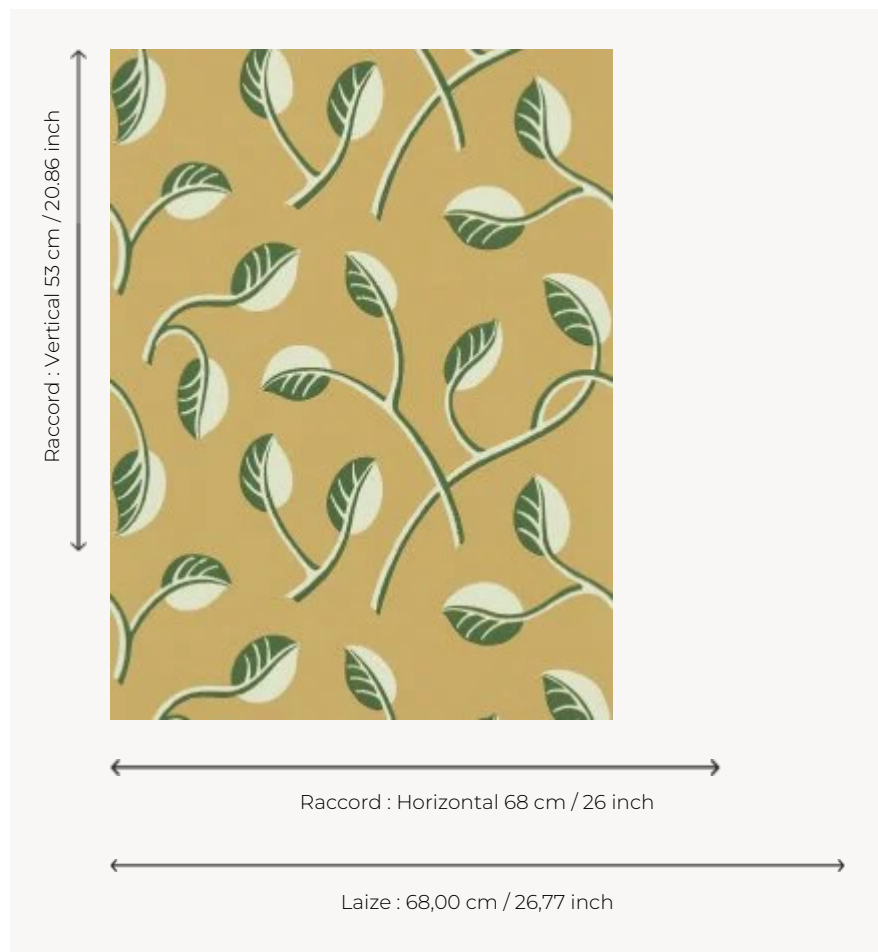

### Pierre Frey

<b>TYPE</b>	Small width printed wallpapers
<b>SALES UNIT</b>	Available per roll of 10,05 mts
<b>BACKING</b>	NON WOVEN
<b>COMPOSITION</b>	-
<b>WIDTH</b>	68 cm / 26,77 inch
<b>REPEAT</b>	H: 68 cm - 26,00 inch V: 53 cm - 20,86 inch Straight repeat
<b>WEIGHT</b>	175 gr / m <sup>2</sup>
<b>CARE</b>	
<b>TRIMMING</b>	Trimmed
<b>HANGING/REMOVING</b>	Paste the wall Strippable
<b>CERTIFICATIONS</b>	EUROCLASS B-s1,d0 ASTM E84 Class A
<b>NOTES</b>	Good lightfastness Flame retardant backing Traditional printing technique