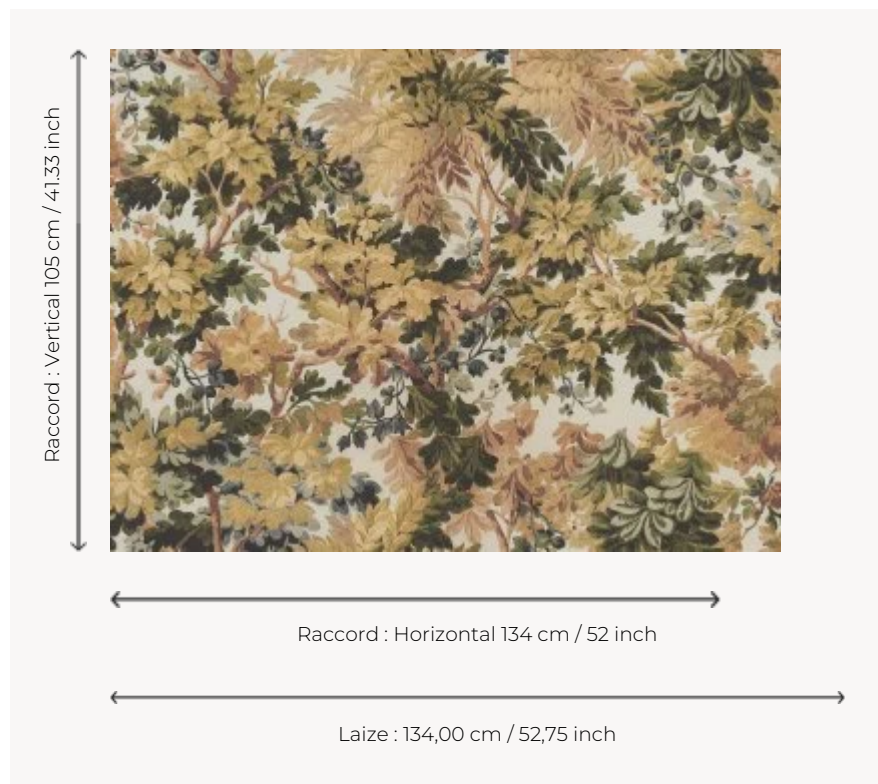

FP861002 FONTAINEBLEAU

An essential plant pattern for decoration in the 17th century the greens made into tapestries were very popular leading up to the 19th century when Braquenié delivered numerous variations of them. Pierre Frey imagines a lush new version here evoking country walks and undergrowth. Each color elicits a particular season. Printed in wide width on a matte non-woven backing.

FP861002 - Noisette

Pierre Frey

TYPE Wide width printed wallpapers

SALES UNIT Available per meter/yard

BACKING NON WOVEN

COMPOSITION -

WIDTH 134 cm / 52,75 inch

REPEAT H: 134 cm - 52,00 inch
V: 105 cm - 41,33 inch
Half drop repeat