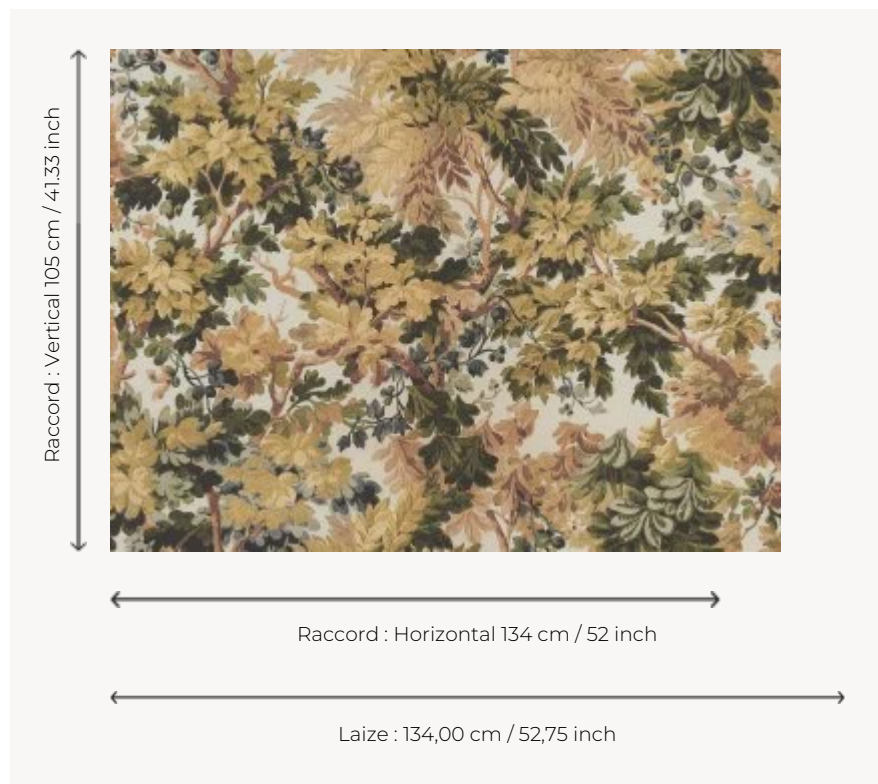

FP861002 FONTAINEBLEAU

An essential plant pattern for decoration in the 17th century the greens made into tapestries were very popular leading up to the 19th century when Braquen   delivered numerous variations of them. Pierre Frey imagines a lush new version here evoking country walks and undergrowth. Each color elicits a particular season. Printed in wide width on a matte non-woven backing.

FP861002 - Noisette

Pierre Frey

TYPE Wide width printed wallpapers

SALES UNIT Available per meter/yard

BACKING NON WOVEN

COMPOSITION -

WIDTH 134 cm / 52,75 inch

REPEAT H: 134 cm - 52,00 inch
V: 105 cm - 41,33 inch
Half drop repeat