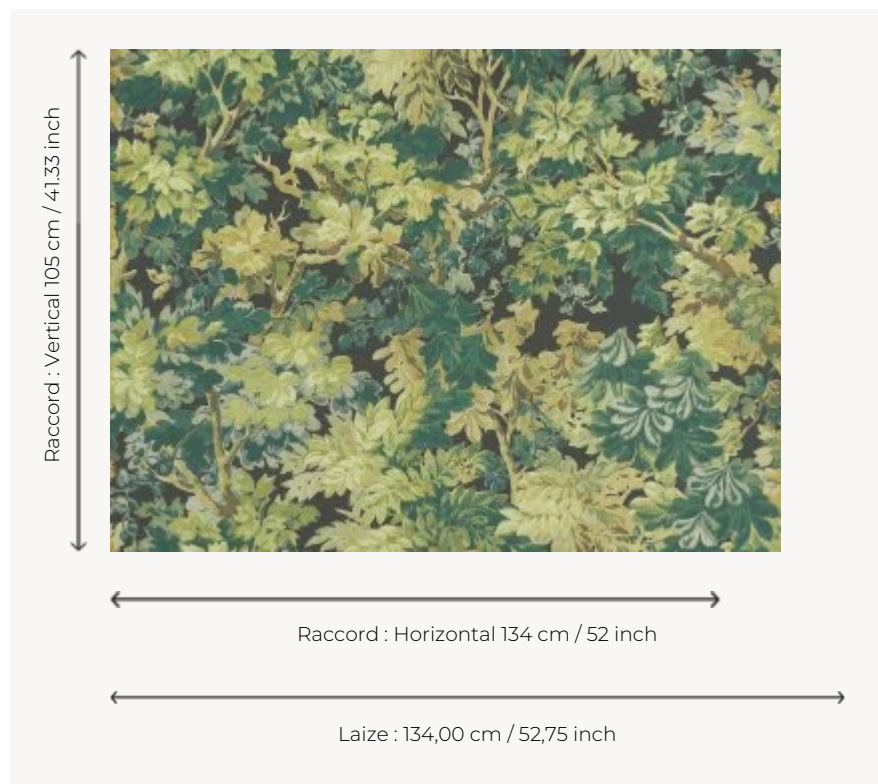

FP861004 FONTAINEBLEAU

An essential plant pattern for decoration in the 17th century the greens made into tapestries were very popular leading up to the 19th century when Braquenié delivered numerous variations of them. Pierre Frey imagines a lush new version here evoking country walks and undergrowth. Each color elicits a particular season. Printed in wide width on a matte non-woven backing.

FP861004 - Marronnier

Pierre Frey

TYPE Wide width printed wallpapers

SALES UNIT Available per meter/yard

BACKING NON WOVEN

COMPOSITION -

WIDTH 134 cm / 52,75 inch

REPEAT H: 134 cm - 52,00 inch
V: 105 cm - 41,33 inch
Half drop repeat