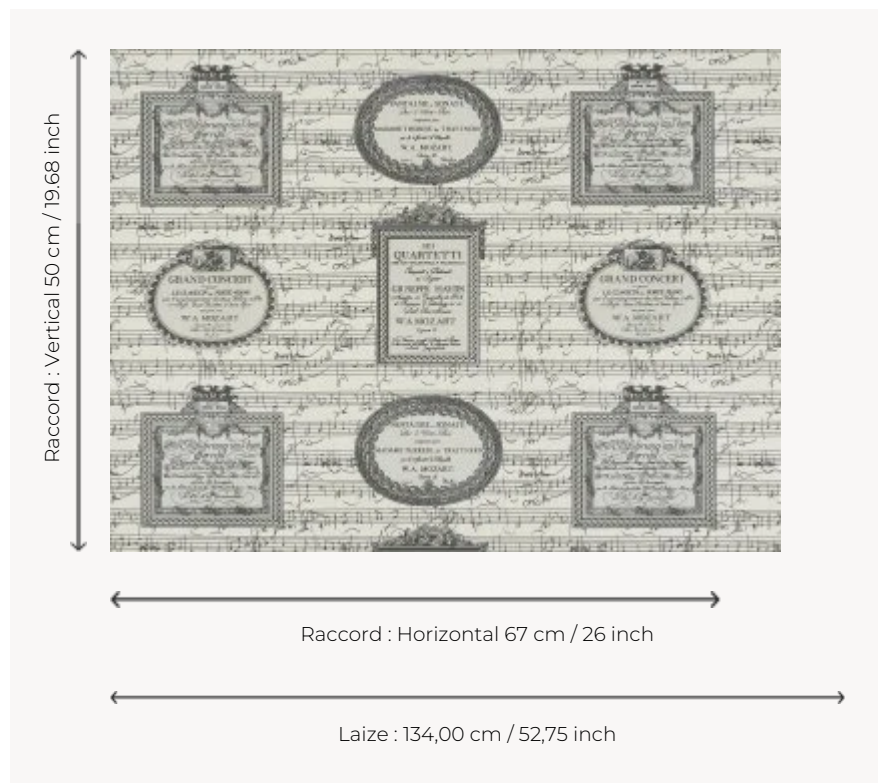

FP862001 PENTAGRAMA

Wallpaper version of a best-selling fabric of la Maison with a pattern composed of music scores in tribute to Mozart. Printed in wide width on a matte non-woven backing. Coordinated with fabric F1997 PENTAGRAMA.

FP862001 - Craie

Pierre Frey

TYPE	Wide width printed wallpapers
SALES UNIT	Available per meter/yard
BACKING	NON WOVEN
COMPOSITION	-
WIDTH	134 cm / 52,75 inch
REPEAT	H: 67 cm - 26,00 inch V: 50 cm - 19,68 inch Straight repeat
WEIGHT	152 gr / m ²
CARE	 
TRIMMING	Pretrimmed
HANGING/REMOVING	Paste the wall Strippable
CERTIFICATIONS	EUROCLASS B-s1,d0 ASTM E84 Class A
NOTES	Good lightfastness Flame retardant backing
INFORMATION	Use the trim & join marks during installation. Double-cut installation.