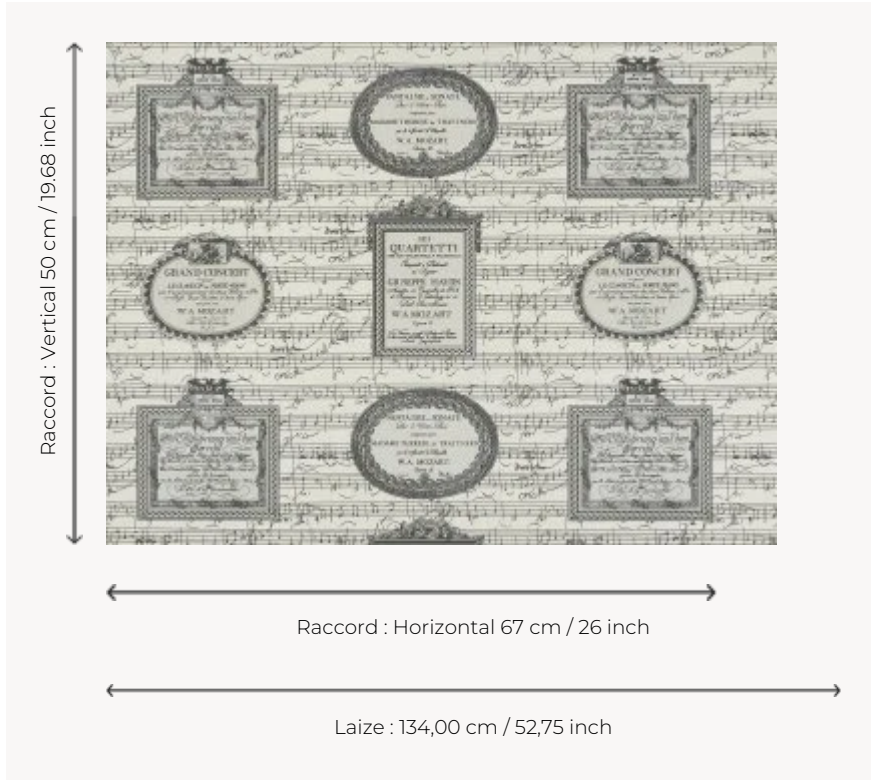

FP862001 PENTAGRAMA

Wallpaper version of a best-selling fabric of la Maison with a pattern composed of music scores in tribute to Mozart. Printed in wide width on a matte non-woven backing. Coordinated with fabric F1997 PENTAGRAMA.

FP862001 - Craie

Pierre Frey

TYPE	Wide width printed wallpapers
SALES UNIT	Available per meter/yard
BACKING	NON WOVEN
COMPOSITION	-
WIDTH	134 cm / 52,75 inch
REPEAT	H: 67 cm - 26,00 inch V: 50 cm - 19,68 inch Straight repeat
WEIGHT	152 gr / m ²
CARE	 
TRIMMING	Pretrimmed
HANGING/REMOVING	Paste the wall Strippable
CERTIFICATIONS	EUROCLASS B-s1,d0 ASTM E84 Class A
NOTES	Good lightfastness Flame retardant backing
INFORMATION	Use the trim & join marks during installation. Double-cut installation.