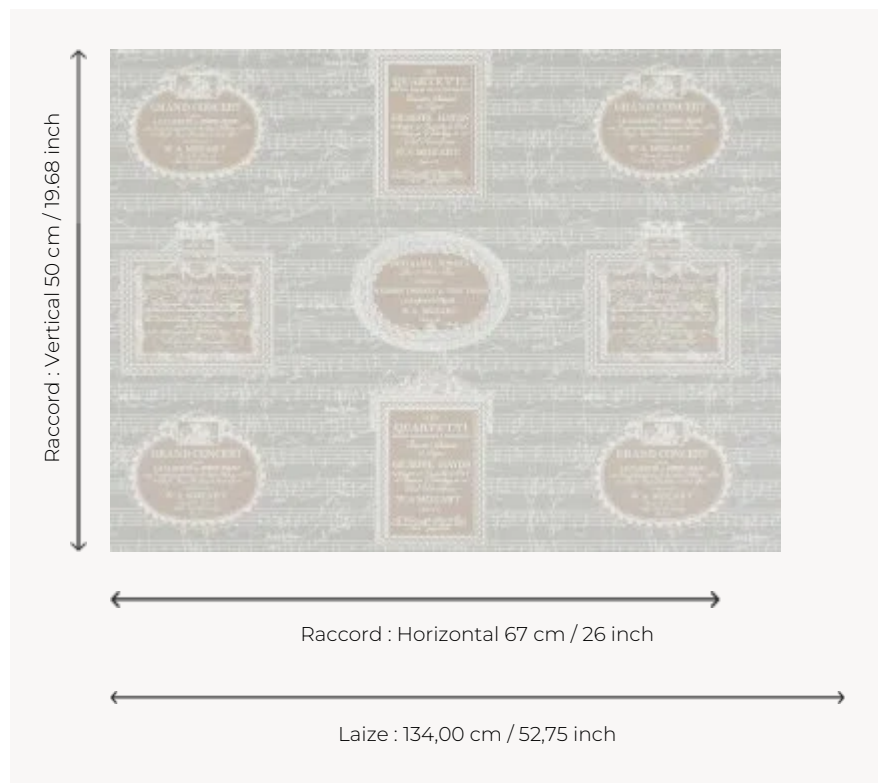

# FP862002 PENTAGRAMA

Wallpaper version of a best-selling fabric of la Maison with a pattern composed of music scores in tribute to Mozart. Printed in wide width on a matte non-woven backing. Coordinated with fabric F1997 PENTAGRAMA.

## FP862002 - Beige

## Pierre Frey

<b>TYPE</b>	Wide width printed wallpapers
<b>SALES UNIT</b>	Available per meter/yard
<b>BACKING</b>	NON WOVEN
<b>COMPOSITION</b>	-
<b>WIDTH</b>	134 cm / 52,75 inch
<b>REPEAT</b>	H: 67 cm - 26,00 inch V: 50 cm - 19,68 inch Straight repeat
<b>WEIGHT</b>	152 gr / m <sup>2</sup>
<b>CARE</b>	
<b>TRIMMING</b>	Pretrimmed
<b>HANGING/REMOVING</b>	Paste the wall Strippable
<b>CERTIFICATIONS</b>	EUROCLASS B-s1,d0 ASTM E84 Class A
<b>NOTES</b>	Good lightfastness Flame retardant backing
<b>INFORMATION</b>	Use the trim & join marks during installation. Double-cut installation.