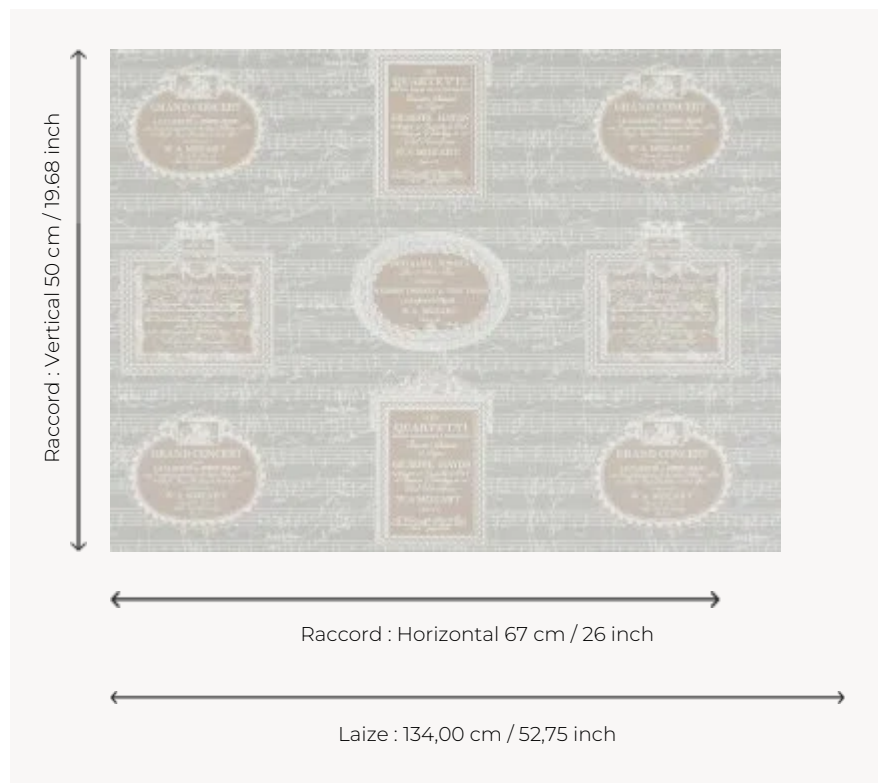

FP862002 PENTAGRAMA

Wallpaper version of a best-selling fabric of la Maison with a pattern composed of music scores in tribute to Mozart. Printed in wide width on a matte non-woven backing. Coordinated with fabric F1997 PENTAGRAMA.

FP862002 - Beige

Pierre Frey

TYPE	Wide width printed wallpapers
SALES UNIT	Available per meter/yard
BACKING	NON WOVEN
COMPOSITION	-
WIDTH	134 cm / 52,75 inch
REPEAT	H: 67 cm - 26,00 inch V: 50 cm - 19,68 inch Straight repeat
WEIGHT	152 gr / m ²
CARE	
TRIMMING	Pretrimmed
HANGING/REMOVING	Paste the wall Strippable
CERTIFICATIONS	EUROCLASS B-s1,d0 ASTM E84 Class A
NOTES	Good lightfastness Flame retardant backing
INFORMATION	Use the trim & join marks during installation. Double-cut installation.