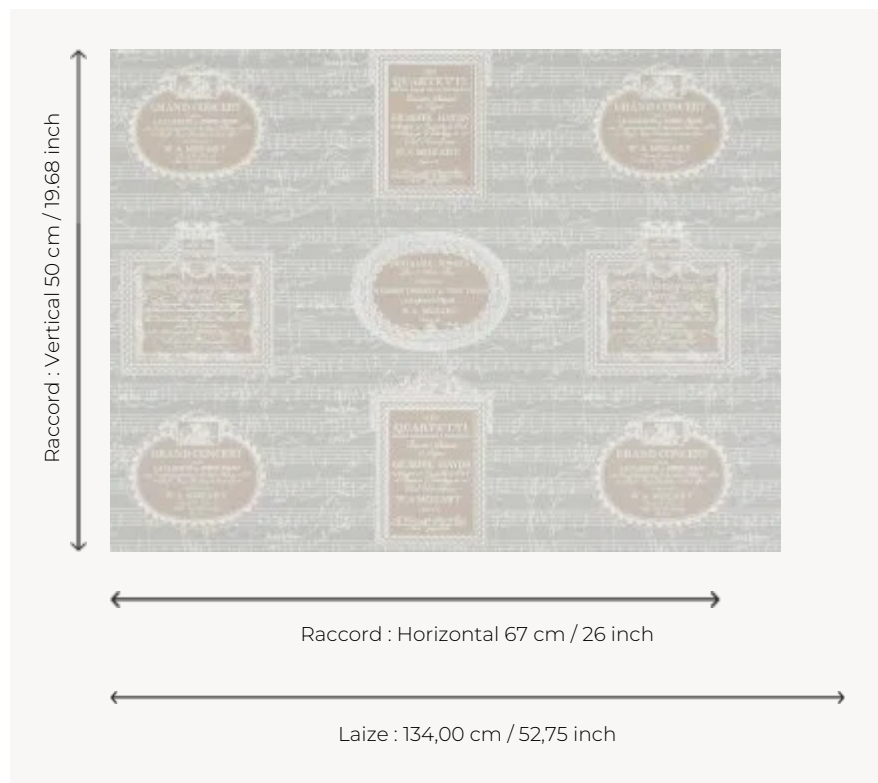

## FP862002 PENTAGRAMA

Wallpaper version of a best-selling fabric of la Maison with a pattern composed of music scores in tribute to Mozart. Printed in wide width on a matte non-woven backing. Coordinated with fabric F1997 PENTAGRAMA.

### FP862002 - Beige

### Pierre Frey

|                         |   |
|-------------------------|---|
| <b>TYPE</b>             | Wide width printed wallpapers   |
| <b>SALES UNIT</b>       | Available per meter/yard  |
| <b>BACKING</b>          | NON WOVEN   |
| <b>COMPOSITION</b>      | -   |
| <b>WIDTH</b>            | 134 cm / 52,75 inch   |
| <b>REPEAT</b>           | H: 67 cm - 26,00 inch<br>V: 50 cm - 19,68 inch<br>Straight repeat                   |
| <b>WEIGHT</b>           | 152 gr / m <sup>2</sup>   |
| <b>CARE</b>             |  |
| <b>TRIMMING</b>         | Pretrimmed  |
| <b>HANGING/REMOVING</b> | Paste the wall<br>Strippable  |
| <b>CERTIFICATIONS</b>   | EUROCLASS B-s1,d0<br>ASTM E84 Class A   |
| <b>NOTES</b>            | Good lightfastness<br>Flame retardant backing                                       |
| <b>INFORMATION</b>      | Use the trim & join marks during installation. Double-cut installation.             |