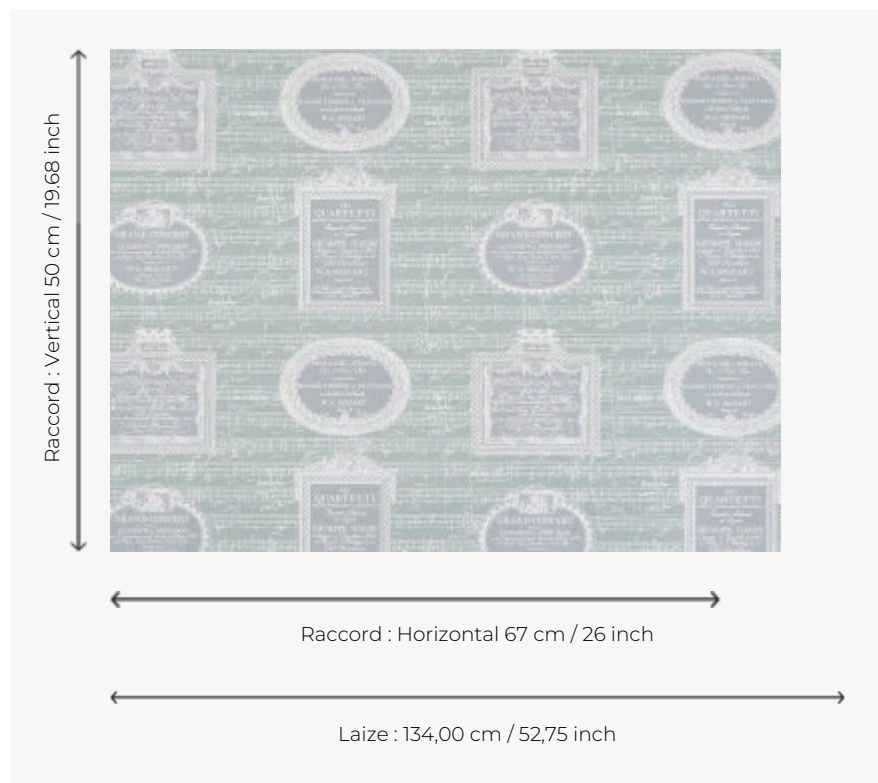

FP862003 PENTAGRAMA

Wallpaper version of a best-selling fabric of la Maison with a pattern composed of music scores in tribute to Mozart. Printed in wide width on a matte non-woven backing. Coordinated with fabric F1997 PENTAGRAMA.

FP862003 - Aqua

Pierre Frey

TYPE	Wide width printed wallpapers
SALES UNIT	Available per meter/yard
BACKING	NON WOVEN
COMPOSITION	-
WIDTH	134 cm / 52,75 inch
REPEAT	H: 67 cm - 26,00 inch V: 50 cm - 19,68 inch Straight repeat
WEIGHT	152 gr / m²
CARE	
TRIMMING	Pretrimmed
HANGING/REMOVING	Paste the wall Strippable
CERTIFICATIONS	EUROCLASS B-s1,d0 ASTM E84 Class A
NOTES	Good lightfastness Flame retardant backing
INFORMATION	Use the trim & join marks during installation. Double-cut installation.