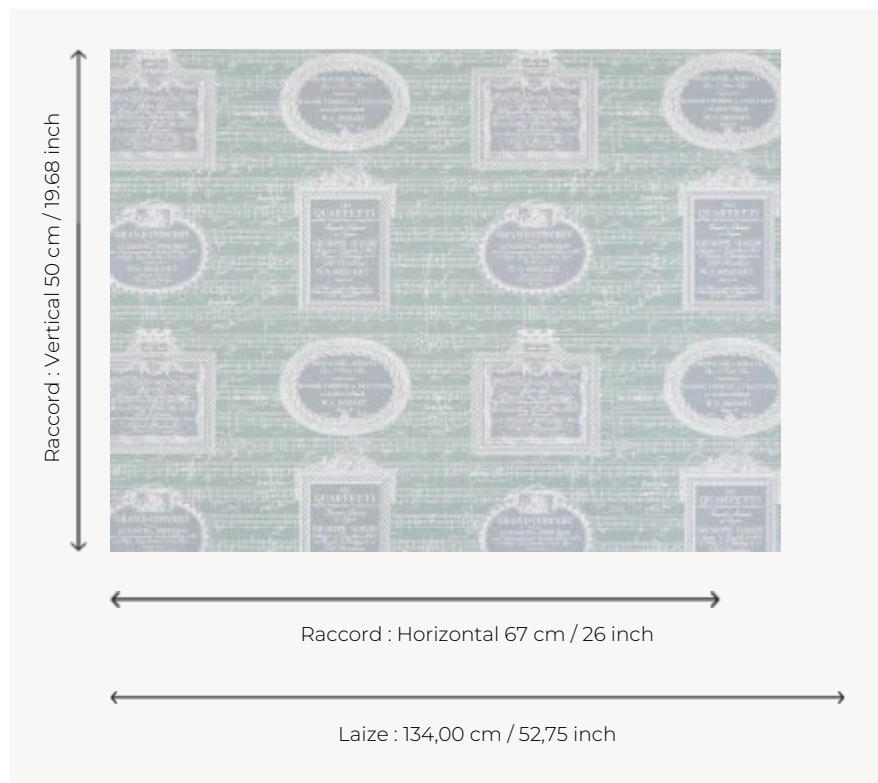

## FP862003 PENTAGRAMA

Wallpaper version of a best-selling fabric of la Maison with a pattern composed of music scores in tribute to Mozart. Printed in wide width on a matte non-woven backing. Coordinated with fabric F1997 PENTAGRAMA.

### Pierre Frey

<b>TYPE</b>	Wide width printed wallpapers
<b>SALES UNIT</b>	Available per meter/yard
<b>BACKING</b>	NON WOVEN
<b>COMPOSITION</b>	-
<b>WIDTH</b>	134 cm / 52,75 inch
<b>REPEAT</b>	H: 67 cm - 26,00 inch V: 50 cm - 19,68 inch Straight repeat
<b>WEIGHT</b>	152 gr / m <sup>2</sup>
<b>CARE</b>	 
<b>TRIMMING</b>	Pretrimmed
<b>HANGING/REMOVING</b>	Paste the wall Strippable
<b>CERTIFICATIONS</b>	EUROCLASS B-s1,d0 ASTM E84 Class A
<b>NOTES</b>	Good lightfastness Flame retardant backing
<b>INFORMATION</b>	Use the trim & join marks during installation. Double-cut installation.