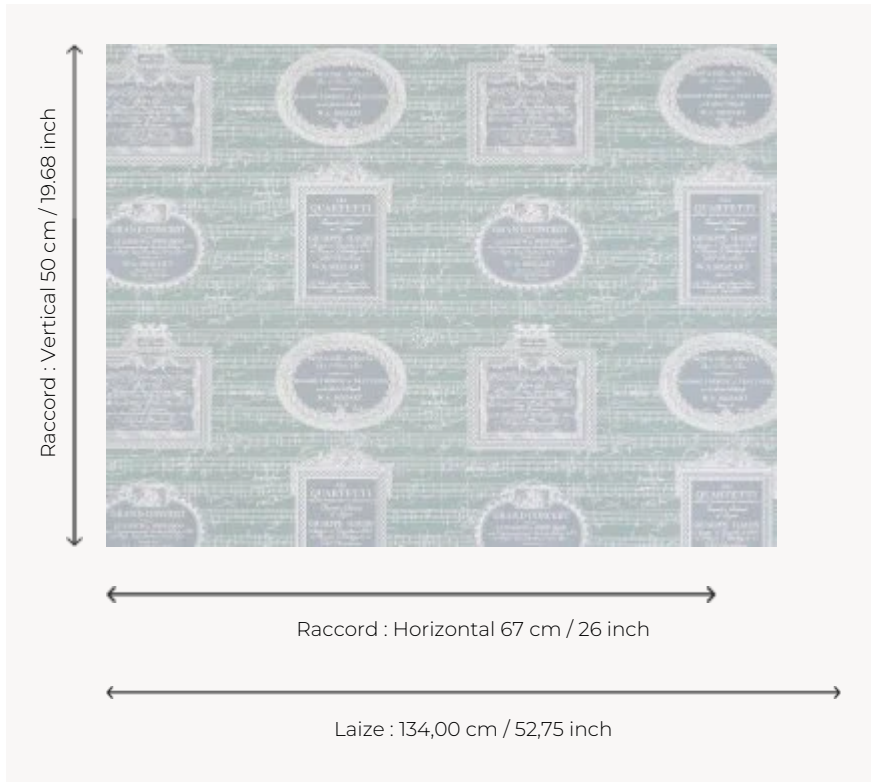

FP862003 PENTAGRAMA

Wallpaper version of a best-selling fabric of la Maison with a pattern composed of music scores in tribute to Mozart. Printed in wide width on a matte non-woven backing. Coordinated with fabric F1997 PENTAGRAMA.

FP862003 - Aqua

Pierre Frey

TYPE	Wide width printed wallpapers
SALES UNIT	Available per meter/yard
BACKING	NON WOVEN
COMPOSITION	-
WIDTH	134 cm / 52,75 inch
REPEAT	H: 67 cm - 26,00 inch V: 50 cm - 19,68 inch Straight repeat
WEIGHT	152 gr / m ²
CARE	 
TRIMMING	Pretrimmed
HANGING/REMOVING	Paste the wall Strippable
CERTIFICATIONS	EUROCLASS B-s1,d0 ASTM E84 Class A
NOTES	Good lightfastness Flame retardant backing
INFORMATION	Use the trim & join marks during installation. Double-cut installation.