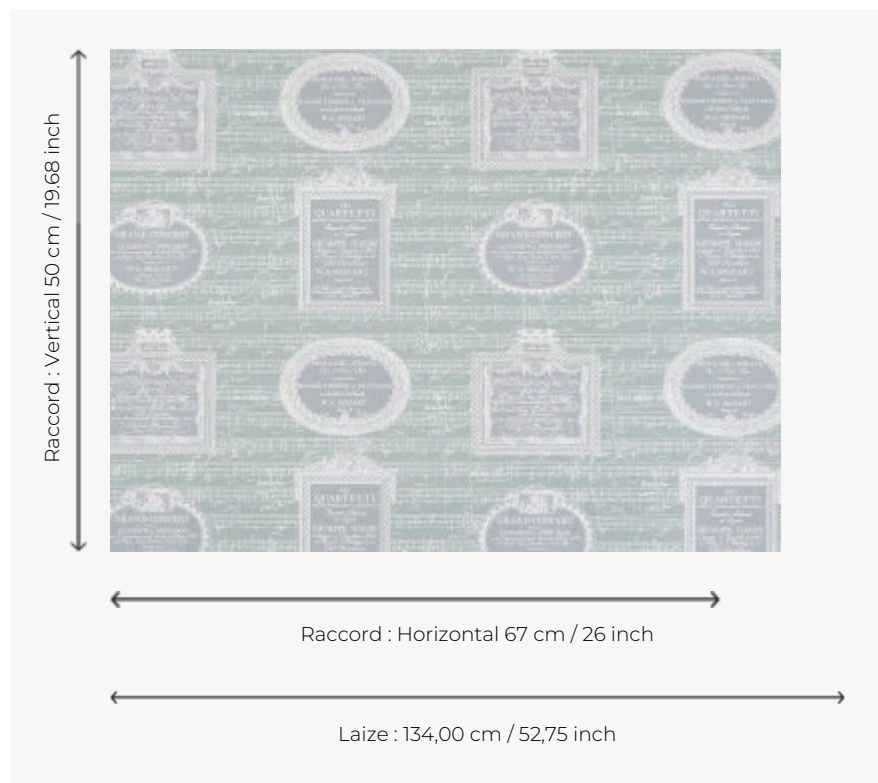

FP862003 PENTAGRAMA

Wallpaper version of a best-selling fabric of la Maison with a pattern composed of music scores in tribute to Mozart. Printed in wide width on a matte non-woven backing. Coordinated with fabric F1997 PENTAGRAMA.

FP862003 - Aqua

Pierre Frey

TYPE	Wide width printed wallpapers
SALES UNIT	Available per meter/yard
BACKING	NON WOVEN
COMPOSITION	-
WIDTH	134 cm / 52,75 inch
REPEAT	H: 67 cm - 26,00 inch V: 50 cm - 19,68 inch Straight repeat
WEIGHT	152 gr / m ²
CARE	 
TRIMMING	Pretrimmed
HANGING/REMOVING	Paste the wall Strippable
CERTIFICATIONS	EUROCLASS B-s1,d0 ASTM E84 Class A
NOTES	Good lightfastness Flame retardant backing
INFORMATION	Use the trim & join marks during installation. Double-cut installation.