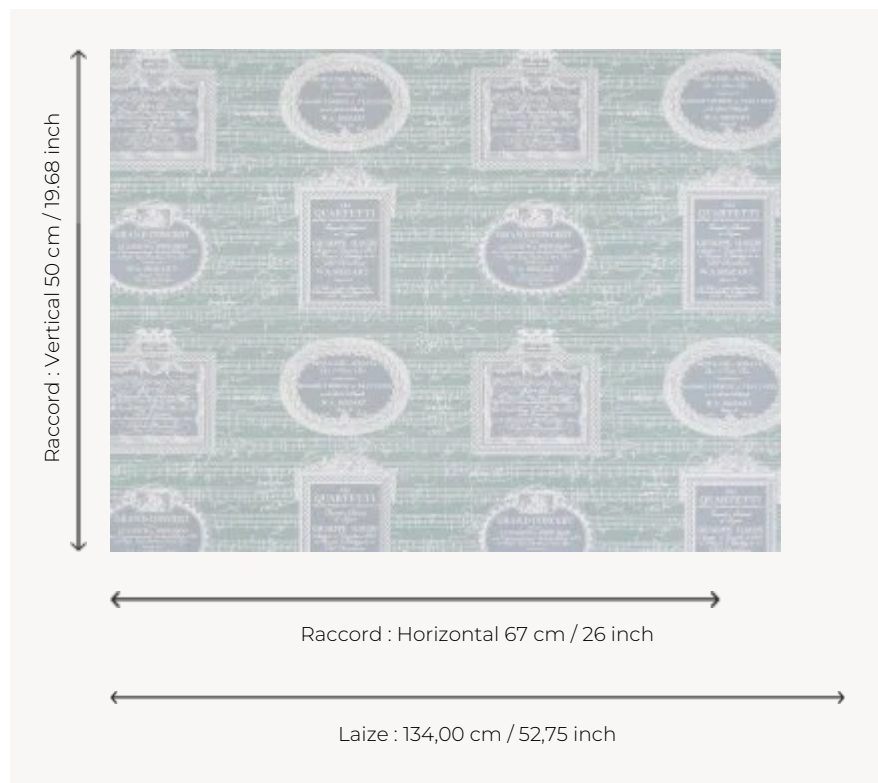

FP862003 PENTAGRAMA

Wallpaper version of a best-selling fabric of la Maison with a pattern composed of music scores in tribute to Mozart. Printed in wide width on a matte non-woven backing. Coordinated with fabric F1997 PENTAGRAMA.

FP862003 - Aqua

Pierre Frey

TYPE	Wide width printed wallpapers
SALES UNIT	Available per meter/yard
BACKING	NON WOVEN
COMPOSITION	-
WIDTH	134 cm / 52,75 inch
REPEAT	H: 67 cm - 26,00 inch V: 50 cm - 19,68 inch Straight repeat
WEIGHT	152 gr / m ²
CARE	
TRIMMING	Pretrimmed
HANGING/REMOVING	Paste the wall Strippable
CERTIFICATIONS	EUROCLASS B-s1,d0 ASTM E84 Class A
NOTES	Good lightfastness Flame retardant backing
INFORMATION	Use the trim & join marks during installation. Double-cut installation.