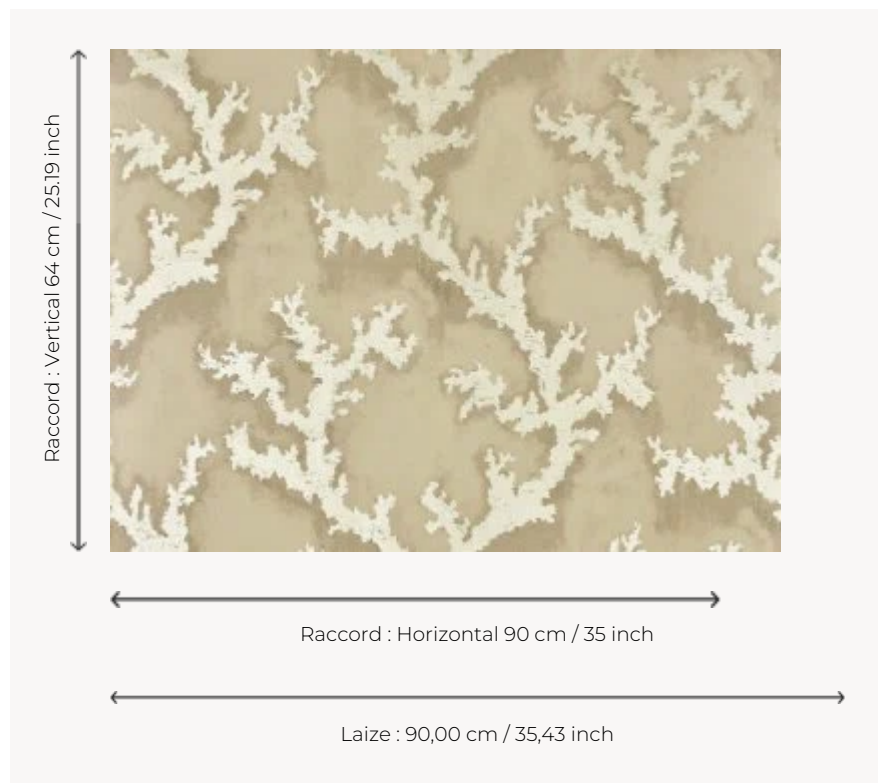

# FP864001 CORAIL MAGIQUE

A stopover in the most beautiful sea beds where the corals with metallic and pearly reflections dance on the walls. Sublimated by a digital overprint on a metallic background and laminated on non-woven the wallpaper is changing and deep depending on the light.

## Pierre Frey

<b>TYPE</b>	Small width printed wallpapers - Paperbacked fabrics
<b>SALES UNIT</b>	Available per meter/yard
<b>BACKING</b>	NON WOVEN
<b>COMPOSITION</b>	100 % Polyester
<b>WIDTH</b>	90 cm / 35,43 inch
<b>REPEAT</b>	H: 90 cm - 35,00 inch V: 64 cm - 25,19 inch Straight repeat
<b>WEIGHT</b>	205 gr / m <sup>2</sup>
<b>CARE</b>	
<b>TRIMMING</b>	Trimmed
<b>HANGING/REMOVING</b>	Paste the wall Wet removable
<b>CERTIFICATIONS</b>	EUROCLASS B-s1,d0 ASTM E84 Class A
<b>NOTES</b>	Good lightfastness Flame retardant backing