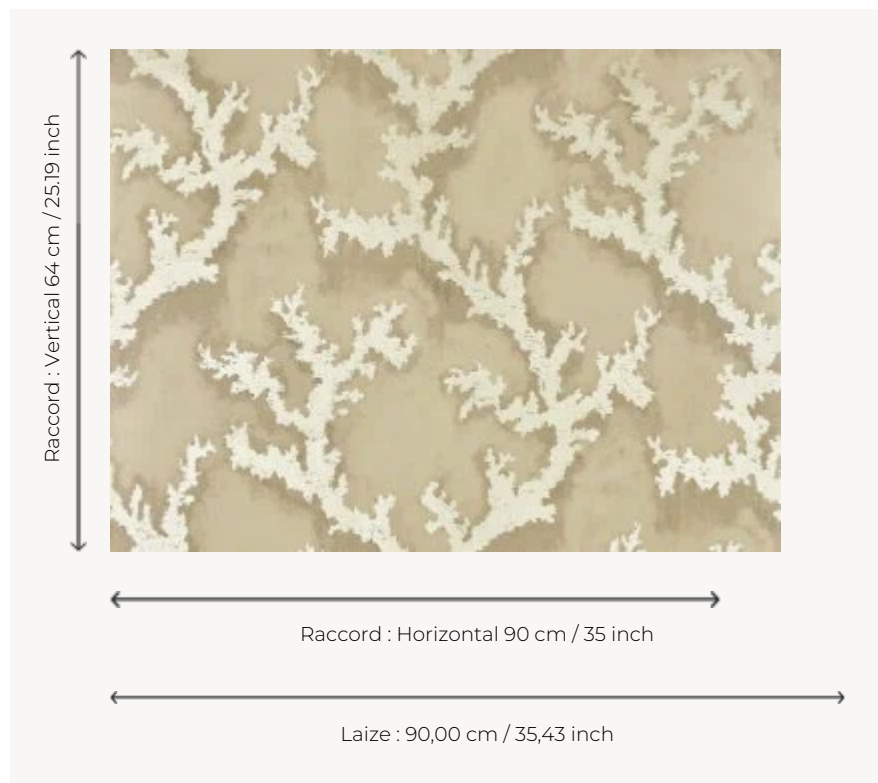

# FP864001 CORAIL MAGIQUE

A stopover in the most beautiful sea beds where the corals with metallic and pearly reflections dance on the walls. Sublimated by a digital overprint on a metallic background and laminated on non-woven the wallpaper is changing and deep depending on the light.

## Pierre Frey

<b>TYPE</b>	Small width printed wallpapers - Paperbacked fabrics
<b>SALES UNIT</b>	Available per meter/yard
<b>BACKING</b>	NON WOVEN
<b>COMPOSITION</b>	100 % Polyester
<b>WIDTH</b>	90 cm / 35,43 inch
<b>REPEAT</b>	H: 90 cm - 35,00 inch V: 64 cm - 25,19 inch Straight repeat
<b>WEIGHT</b>	205 gr / m <sup>2</sup>
<b>CARE</b>	
<b>TRIMMING</b>	Trimmed
<b>HANGING/REMOVING</b>	Paste the wall Wet removable
<b>CERTIFICATIONS</b>	EUROCLASS B-s1,d0 ASTM E84 Class A
<b>NOTES</b>	Good lightfastness Flame retardant backing