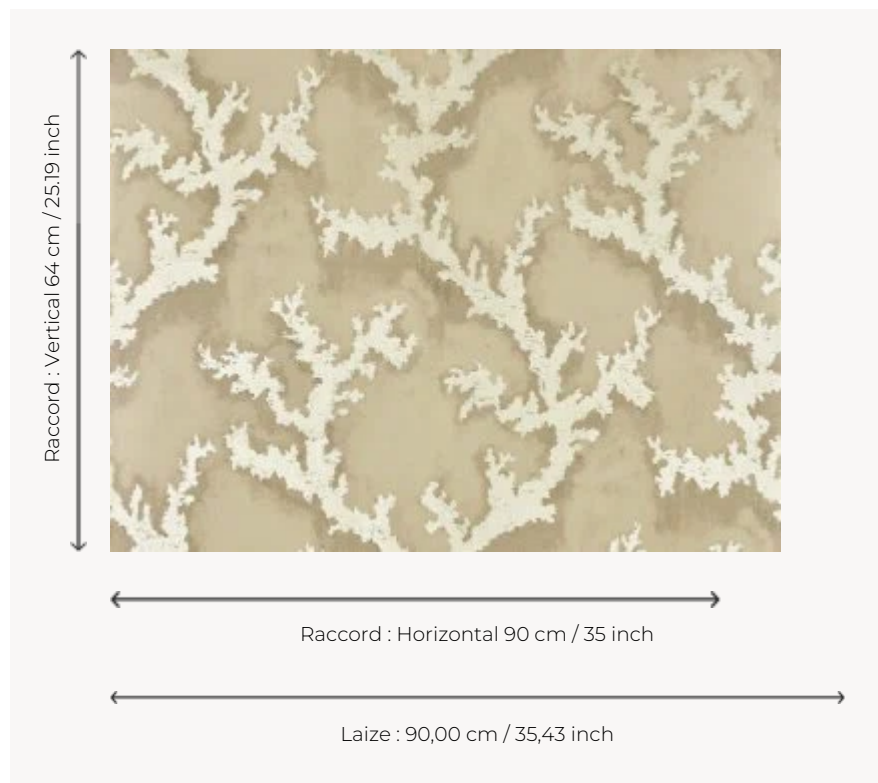

FP864001 CORAIL MAGIQUE

A stopover in the most beautiful sea beds where the corals with metallic and pearly reflections dance on the walls. Sublimated by a digital overprint on a metallic background and laminated on non-woven the wallpaper is changing and deep depending on the light.

FP864001 - Travertin

Pierre Frey

TYPE	Small width printed wallpapers - Paperbacked fabrics
SALES UNIT	Available per meter/yard
BACKING	NON WOVEN
COMPOSITION	100 % Polyester
WIDTH	90 cm / 35,43 inch
REPEAT	H: 90 cm - 35,00 inch V: 64 cm - 25,19 inch Straight repeat
WEIGHT	205 gr / m ²
CARE	
TRIMMING	Trimmed
HANGING/REMOVING	Paste the wall Wet removable
CERTIFICATIONS	EUROCLASS B-s1,d0 ASTM E84 Class A
NOTES	Good lightfastness Flame retardant backing