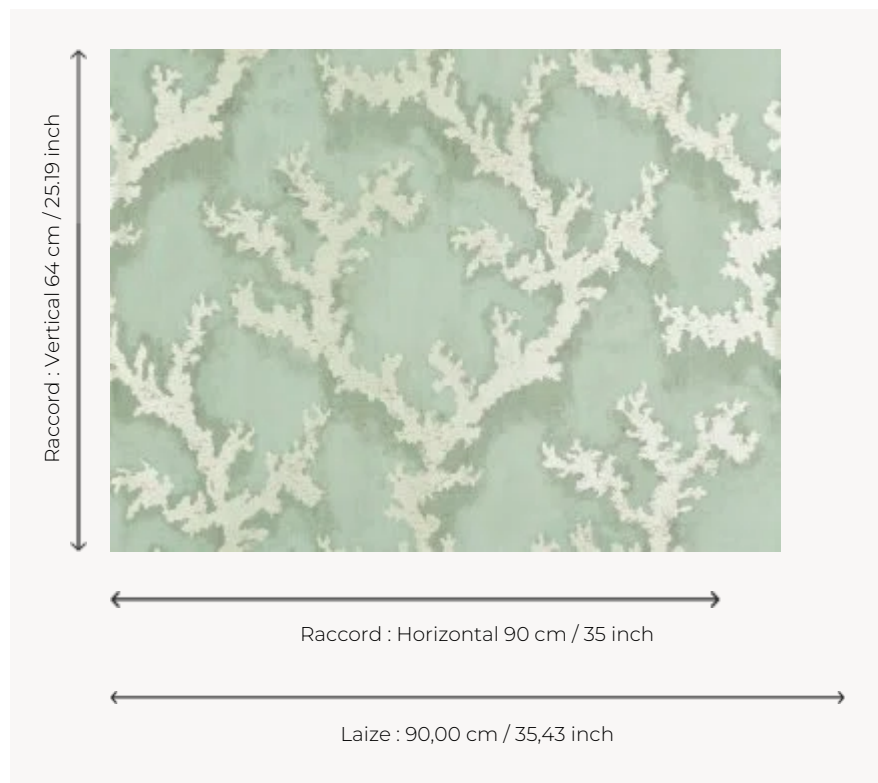

FP864002 CORAIL MAGIQUE

A stopover in the most beautiful sea beds where the corals with metallic and pearly reflections dance on the walls. Sublimated by a digital overprint on a metallic background and laminated on non-woven the wallpaper is changing and deep depending on the light.

FP864002 - Amande

Pierre Frey

TYPE	Small width printed wallpapers - Paperbacked fabrics
SALES UNIT	Available per meter/yard
BACKING	NON WOVEN
COMPOSITION	100 % Polyester
WIDTH	90 cm / 35,43 inch
REPEAT	H: 90 cm - 35,00 inch V: 64 cm - 25,19 inch Straight repeat
WEIGHT	205 gr / m ²
CARE	
TRIMMING	Trimmed
HANGING/REMOVING	Paste the wall Wet removable
CERTIFICATIONS	EUROCLASS B-s1,d0 ASTM E84 Class A
NOTES	Good lightfastness Flame retardant backing