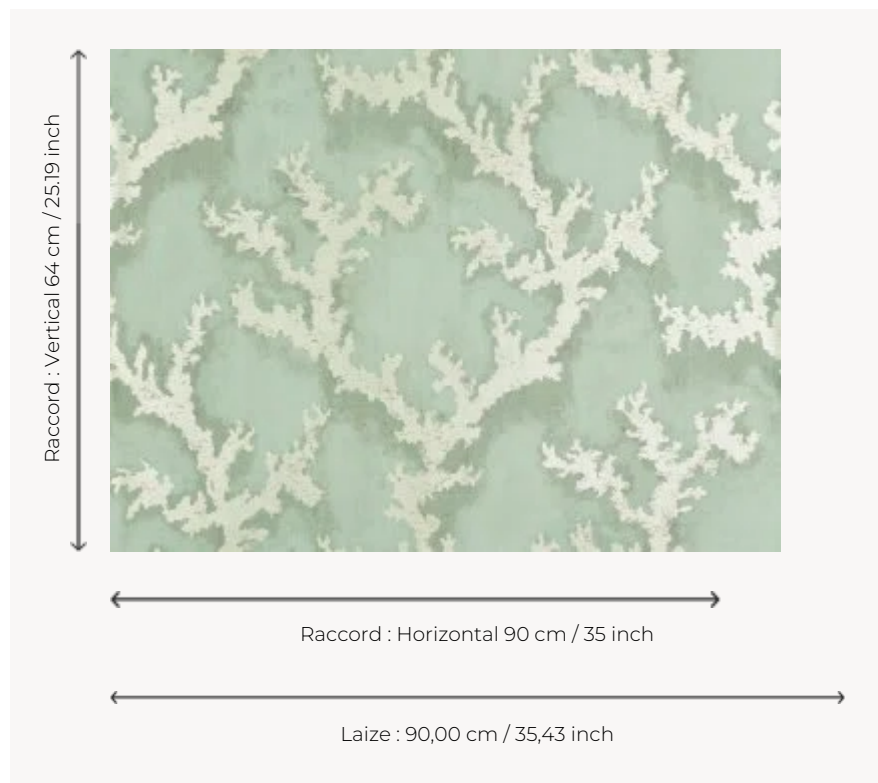

FP864002 CORAIL MAGIQUE

A stopover in the most beautiful sea beds where the corals with metallic and pearly reflections dance on the walls. Sublimated by a digital overprint on a metallic background and laminated on non-woven the wallpaper is changing and deep depending on the light.

FP864002 - Amande

Pierre Frey

TYPE	Small width printed wallpapers - Paperbacked fabrics
SALES UNIT	Available per meter/yard
BACKING	NON WOVEN
COMPOSITION	100 % Polyester
WIDTH	90 cm / 35,43 inch
REPEAT	H: 90 cm - 35,00 inch V: 64 cm - 25,19 inch Straight repeat
WEIGHT	205 gr / m ²
CARE	
TRIMMING	Trimmed
HANGING/REMOVING	Paste the wall Wet removable
CERTIFICATIONS	EUROCLASS B-s1,d0 ASTM E84 Class A
NOTES	Good lightfastness Flame retardant backing