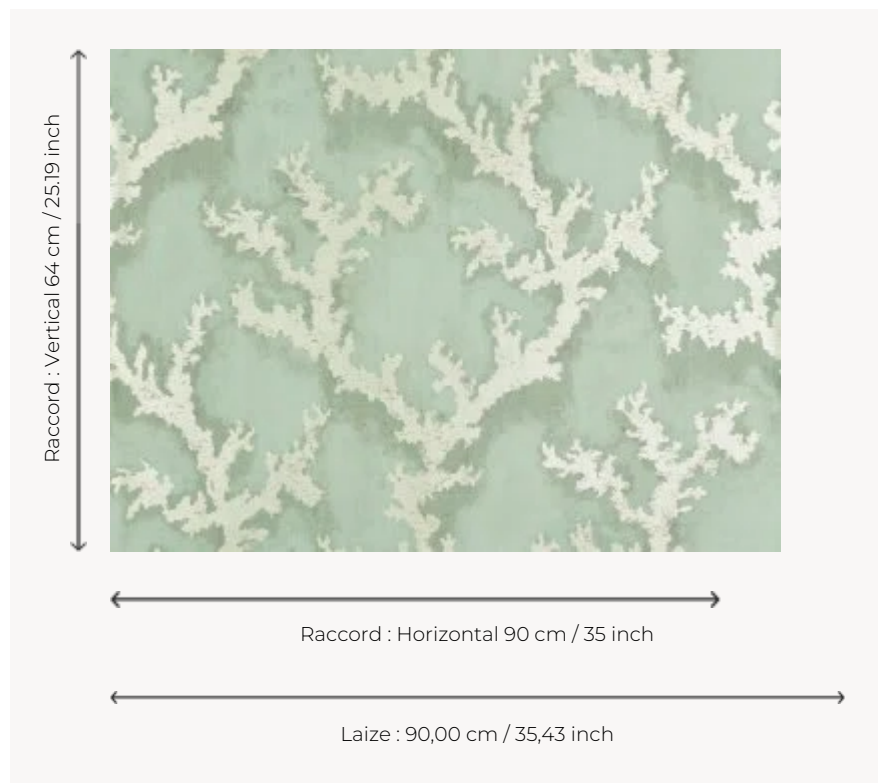

## FP864002 CORAIL MAGIQUE

A stopover in the most beautiful sea beds where the corals with metallic and pearly reflections dance on the walls. Sublimated by a digital overprint on a metallic background and laminated on non-woven the wallpaper is changing and deep depending on the light.

### Pierre Frey

<b>TYPE</b>	Small width printed wallpapers - Paperbacked fabrics
<b>SALES UNIT</b>	Available per meter/yard
<b>BACKING</b>	NON WOVEN
<b>COMPOSITION</b>	100 % Polyester
<b>WIDTH</b>	90 cm / 35,43 inch
<b>REPEAT</b>	H: 90 cm - 35,00 inch V: 64 cm - 25,19 inch Straight repeat
<b>WEIGHT</b>	205 gr / m <sup>2</sup>
<b>CARE</b>	
<b>TRIMMING</b>	Trimmed
<b>HANGING/REMOVING</b>	Paste the wall Wet removable
<b>CERTIFICATIONS</b>	EUROCLASS B-s1,d0 ASTM E84 Class A
<b>NOTES</b>	Good lightfastness Flame retardant backing