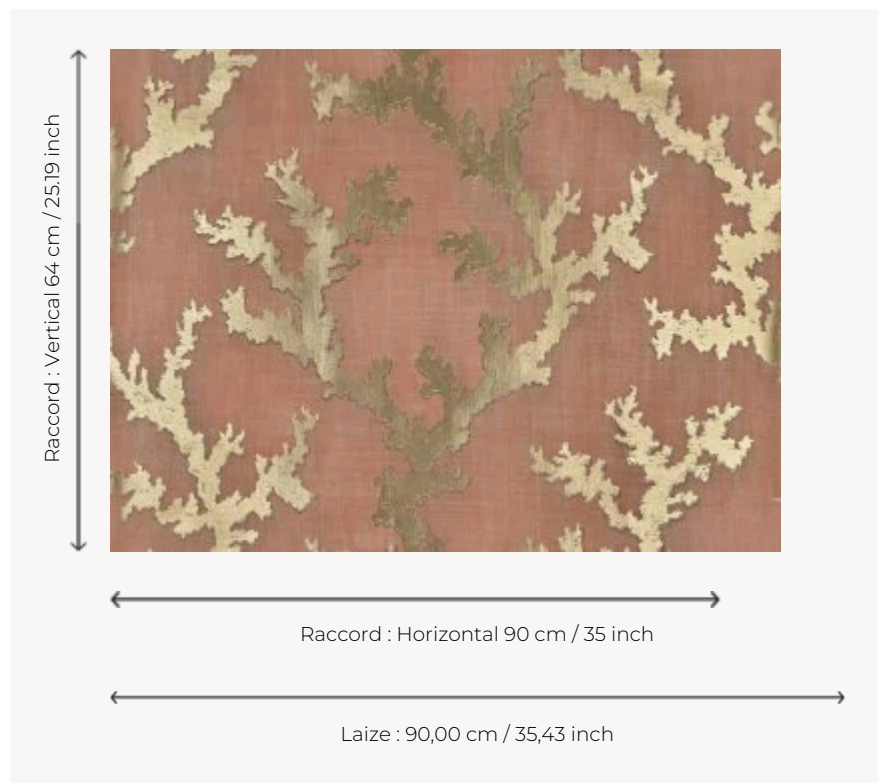

FP864003 CORAIL MAGIQUE

A stopover in the most beautiful sea beds where the corals with metallic and pearly reflections dance on the walls. Sublimated by a digital overprint on a metallic background and laminated on non-woven the wallpaper is changing and deep depending on the light.

FP864003 - Peche

Pierre Frey

TYPE	Small width printed wallpapers - Paperbacked fabrics
SALES UNIT	Available per meter/yard
BACKING	NON WOVEN
COMPOSITION	100 % Polyester
WIDTH	90 cm / 35,43 inch
REPEAT	H: 90 cm - 35,00 inch V: 64 cm - 25,19 inch Straight repeat
WEIGHT	205 gr / m ²
CARE	
TRIMMING	Trimmed
HANGING/REMOVING	Paste the wall Wet removable
CERTIFICATIONS	EUROCLASS B-s1,d0 ASTM E84 Class A
NOTES	Good lightfastness Flame retardant backing