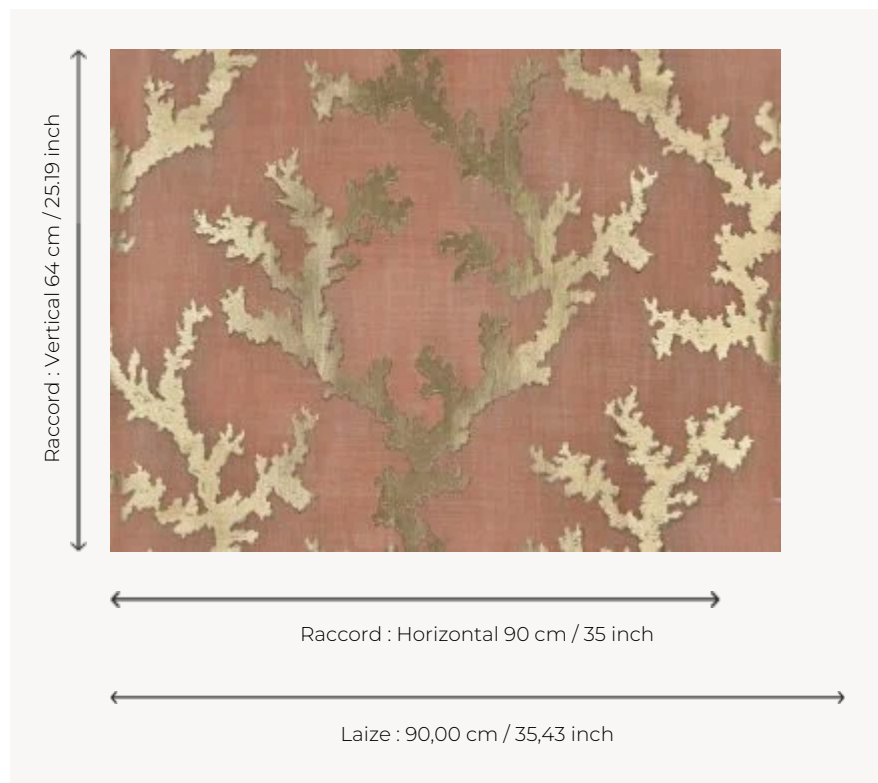

FP864003 CORAIL MAGIQUE

A stopover in the most beautiful sea beds where the corals with metallic and pearly reflections dance on the walls. Sublimated by a digital overprint on a metallic background and laminated on non-woven the wallpaper is changing and deep depending on the light.

FP864003 - Peche

Pierre Frey

TYPE	Small width printed wallpapers - Paperbacked fabrics
SALES UNIT	Available per meter/yard
BACKING	NON WOVEN
COMPOSITION	100 % Polyester
WIDTH	90 cm / 35,43 inch
REPEAT	H: 90 cm - 35,00 inch V: 64 cm - 25,19 inch Straight repeat
WEIGHT	205 gr / m ²
CARE	
TRIMMING	Trimmed
HANGING/REMOVING	Paste the wall Wet removable
CERTIFICATIONS	EUROCLASS B-s1,d0 ASTM E84 Class A
NOTES	Good lightfastness Flame retardant backing