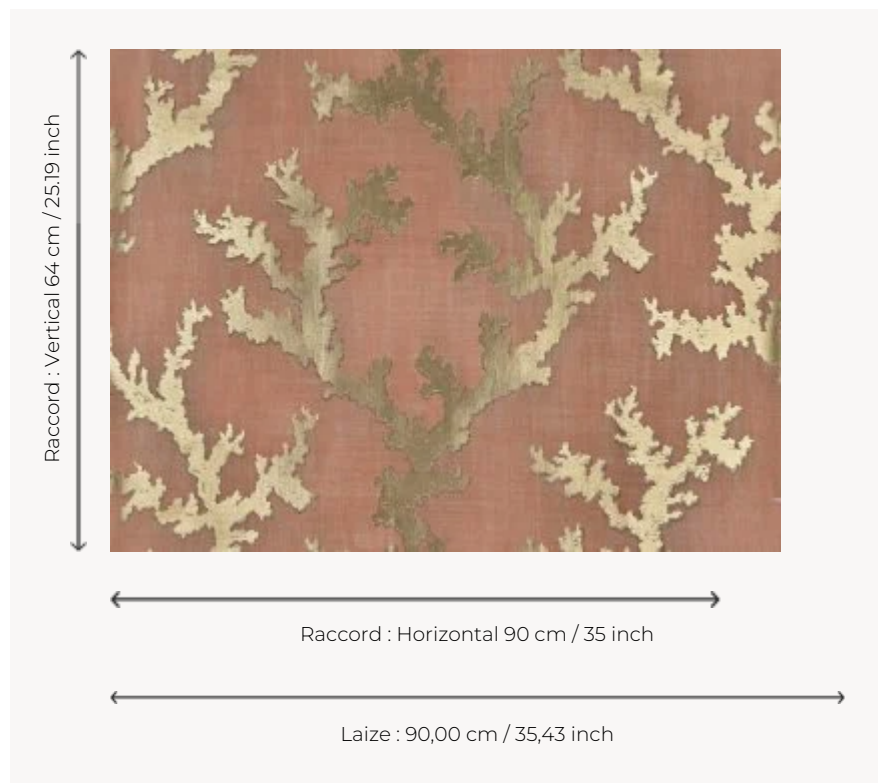

FP864003 CORAIL MAGIQUE

A stopover in the most beautiful sea beds where the corals with metallic and pearly reflections dance on the walls. Sublimated by a digital overprint on a metallic background and laminated on non-woven the wallpaper is changing and deep depending on the light.

FP864003 - Peche

Pierre Frey

TYPE	Small width printed wallpapers - Paperbacked fabrics
SALES UNIT	Available per meter/yard
BACKING	NON WOVEN
COMPOSITION	100 % Polyester
WIDTH	90 cm / 35,43 inch
REPEAT	H: 90 cm - 35,00 inch V: 64 cm - 25,19 inch Straight repeat
WEIGHT	205 gr / m ²
CARE	 
TRIMMING	Trimmed
HANGING/REMOVING	Paste the wall Wet removable
CERTIFICATIONS	EUROCLASS B-s1,d0 ASTM E84 Class A
NOTES	Good lightfastness Flame retardant backing