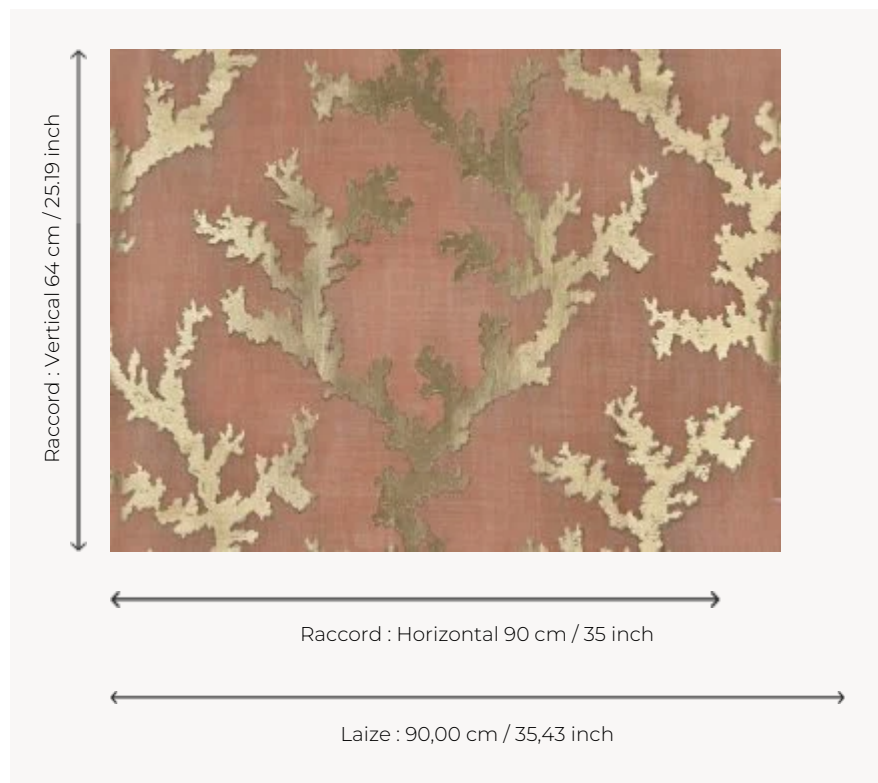

## FP864003 CORAIL MAGIQUE

A stopover in the most beautiful sea beds where the corals with metallic and pearly reflections dance on the walls. Sublimated by a digital overprint on a metallic background and laminated on non-woven the wallpaper is changing and deep depending on the light.

### Pierre Frey

<b>TYPE</b>	Small width printed wallpapers - Paperbacked fabrics
<b>SALES UNIT</b>	Available per meter/yard
<b>BACKING</b>	NON WOVEN
<b>COMPOSITION</b>	100 % Polyester
<b>WIDTH</b>	90 cm / 35,43 inch
<b>REPEAT</b>	H: 90 cm - 35,00 inch V: 64 cm - 25,19 inch Straight repeat
<b>WEIGHT</b>	205 gr / m <sup>2</sup>
<b>CARE</b>	
<b>TRIMMING</b>	Trimmed
<b>HANGING/REMOVING</b>	Paste the wall Wet removable
<b>CERTIFICATIONS</b>	EUROCLASS B-s1,d0 ASTM E84 Class A
<b>NOTES</b>	Good lightfastness Flame retardant backing