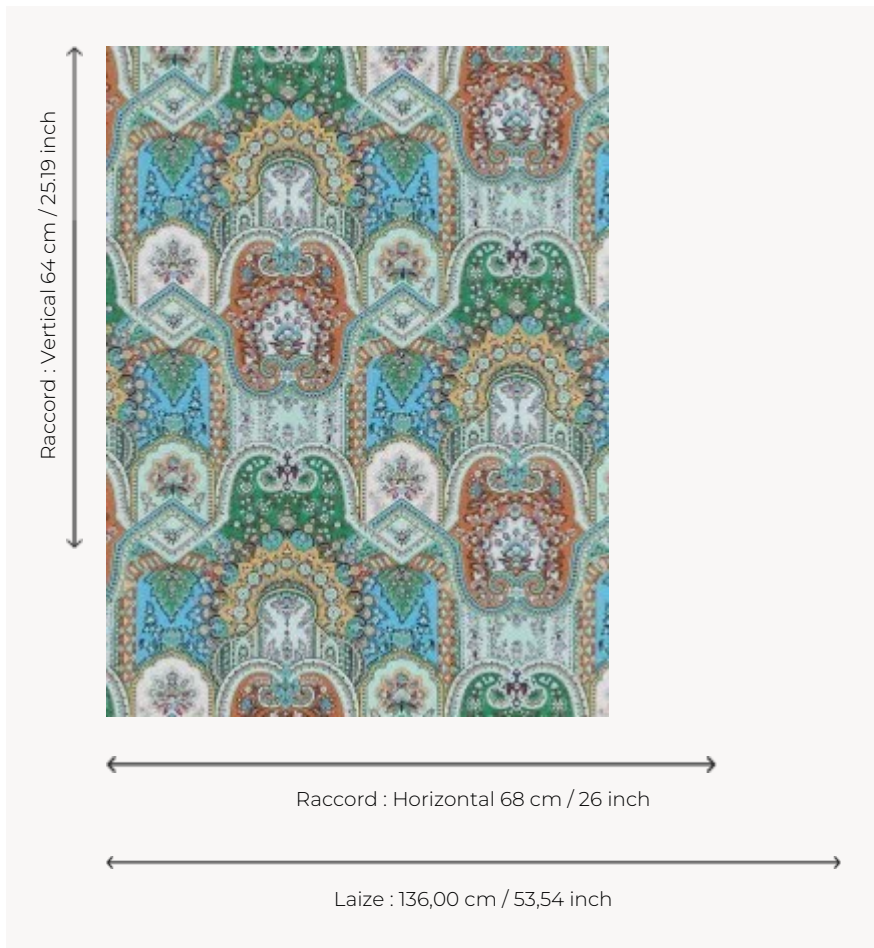

FP867001 MATRIOCHKA

Beautiful paisley design with a thousand details. Like matryoshkas, the patterns of flowers and palms are superimposed. Printed in wide width on matte non-woven backing. Coordinated with fabric F3676 MATRIOCHKA.

FP867001 - Chlorophylle

Pierre Frey

TYPE	Wide width printed wallpapers
SALES UNIT	Available per meter/yard
BACKING	NON WOVEN
COMPOSITION	-
WIDTH	136 cm / 53,54 inch
REPEAT	H: 68 cm - 26,00 inch V: 64 cm - 25,19 inch Straight repeat
WEIGHT	180 gr / m ²
CARE	
TRIMMING	Pretrimmed
HANGING/REMOVING	Paste the wall Wet removable
CERTIFICATIONS	EUROCLASS B-s1,d0 ASTM E84 Class A
NOTES	Flame retardant backing
INFORMATION	Use the trim & join marks during installation. Double-cut installation.
BOOK	F9979PPFREY33

3 Colors

FP867001
Chlorophyll

FP867002
Gypsy

FP867003
Original