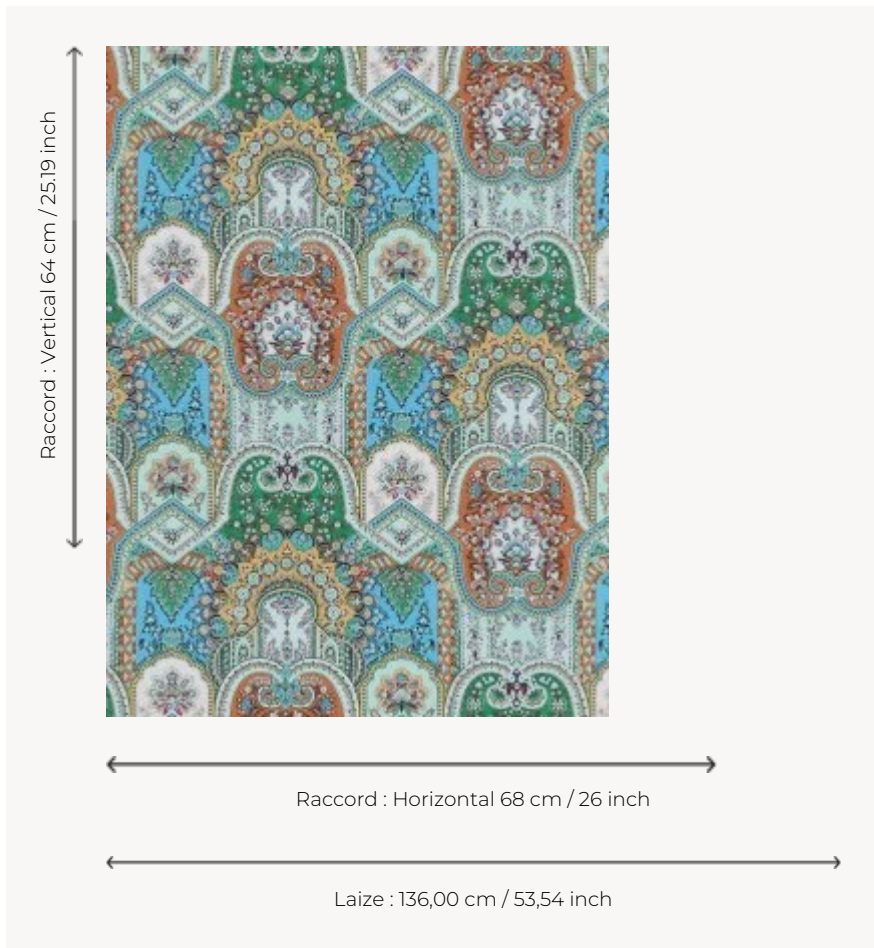

# FP867001 MATRIOCHKA

Beautiful paisley design with a thousand details. Like matryoshkas, the patterns of flowers and palms are superimposed. Printed in wide width on matte non-woven backing. Coordinated with fabric F3676 MATRIOCHKA.

## Pierre Frey

<b>TYPE</b>	Wide width printed wallpapers
<b>SALES UNIT</b>	Available per meter/yard
<b>BACKING</b>	NON WOVEN
<b>COMPOSITION</b>	-
<b>WIDTH</b>	136 cm / 53,54 inch
<b>REPEAT</b>	H: 68 cm - 26,00 inch V: 64 cm - 25,19 inch Straight repeat
<b>WEIGHT</b>	180 gr / m <sup>2</sup>
<b>CARE</b>	
<b>TRIMMING</b>	Pretrimmed
<b>HANGING/REMOVING</b>	Paste the wall Wet removable
<b>CERTIFICATIONS</b>	EUROCLASS B-s1,d0 ASTM E84 Class A
<b>NOTES</b>	Flame retardant backing
<b>INFORMATION</b>	Use the trim & join marks during installation. Double-cut installation.
<b>BOOK</b>	F9979PPFREY33

### 3 Colors

FP867001  
Chlorophyll

FP867002  
Gypsy

FP867003  
Original