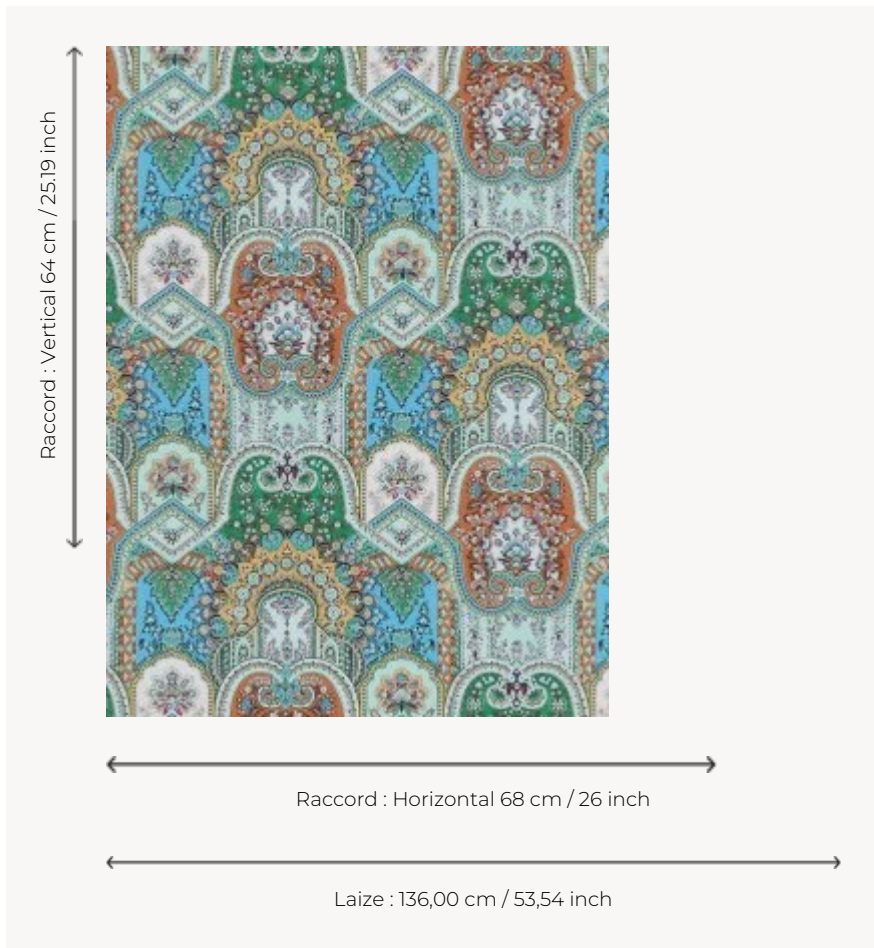

# FP867001 MATRIOCHKA

Beautiful paisley design with a thousand details. Like matryoshkas, the patterns of flowers and palms are superimposed. Printed in wide width on matte non-woven backing. Coordinated with fabric F3676 MATRIOCHKA.

## Pierre Frey

<b>TYPE</b>	Wide width printed wallpapers
<b>SALES UNIT</b>	Available per meter/yard
<b>BACKING</b>	NON WOVEN
<b>COMPOSITION</b>	-
<b>WIDTH</b>	136 cm / 53,54 inch
<b>REPEAT</b>	H: 68 cm - 26,00 inch V: 64 cm - 25,19 inch Straight repeat
<b>WEIGHT</b>	180 gr / m <sup>2</sup>
<b>CARE</b>	
<b>TRIMMING</b>	Pretrimmed
<b>HANGING/REMOVING</b>	Paste the wall Wet removable
<b>CERTIFICATIONS</b>	EUROCLASS B-s1,d0 ASTM E84 Class A
<b>NOTES</b>	Flame retardant backing
<b>INFORMATION</b>	Use the trim & join marks during installation. Double-cut installation.
<b>BOOK</b>	F9979PPFREY33

## 3 Colors

FP867001  
Chlorophyll

FP867002  
Gypsy

FP867003  
Original