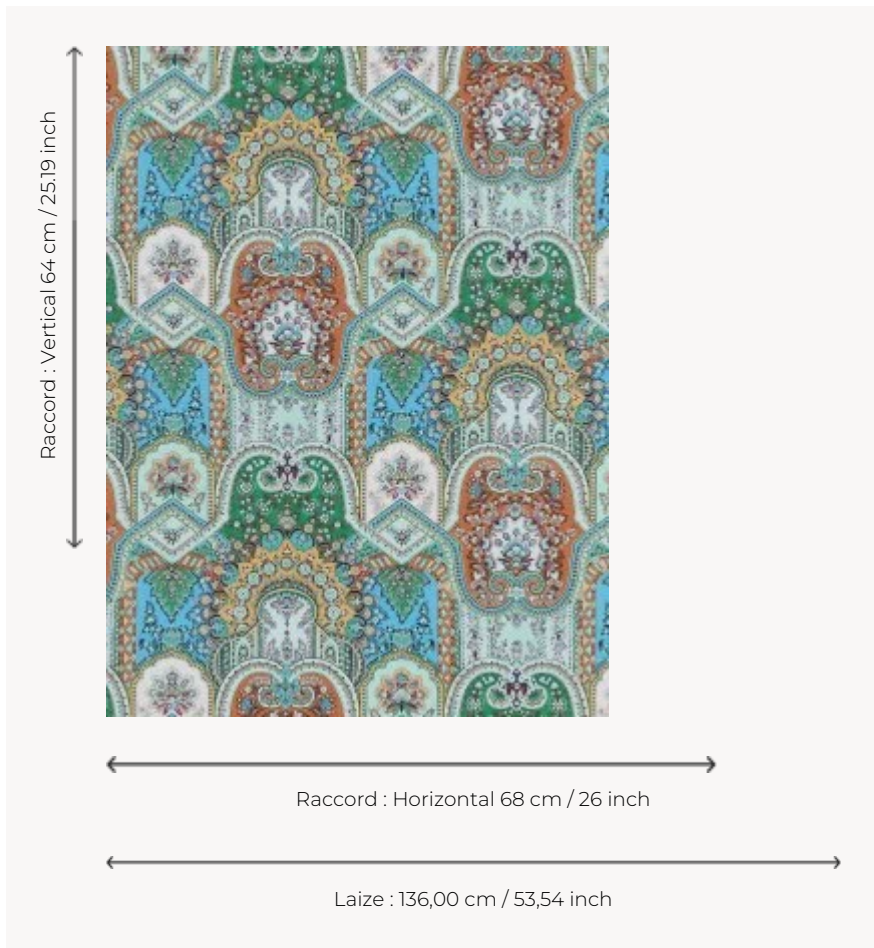

FP867001 MATRIOCHKA

Beautiful paisley design with a thousand details. Like matryoshkas, the patterns of flowers and palms are superimposed. Printed in wide width on matte non-woven backing. Coordinated with fabric F3676 MATRIOCHKA.

FP867001 - Chlorophylle

Pierre Frey

TYPE	Wide width printed wallpapers
SALES UNIT	Available per meter/yard
BACKING	NON WOVEN
COMPOSITION	-
WIDTH	136 cm / 53,54 inch
REPEAT	H: 68 cm - 26,00 inch V: 64 cm - 25,19 inch Straight repeat
WEIGHT	180 gr / m ²
CARE	
TRIMMING	Pretrimmed
HANGING/REMOVING	Paste the wall Wet removable
CERTIFICATIONS	EUROCLASS B-s1,d0 ASTM E84 Class A
NOTES	Flame retardant backing
INFORMATION	Use the trim & join marks during installation. Double-cut installation.
BOOK	F9979PPFREY33

3 Colors

FP867001
Chlorophyll

FP867002
Gypsy

FP867003
Original