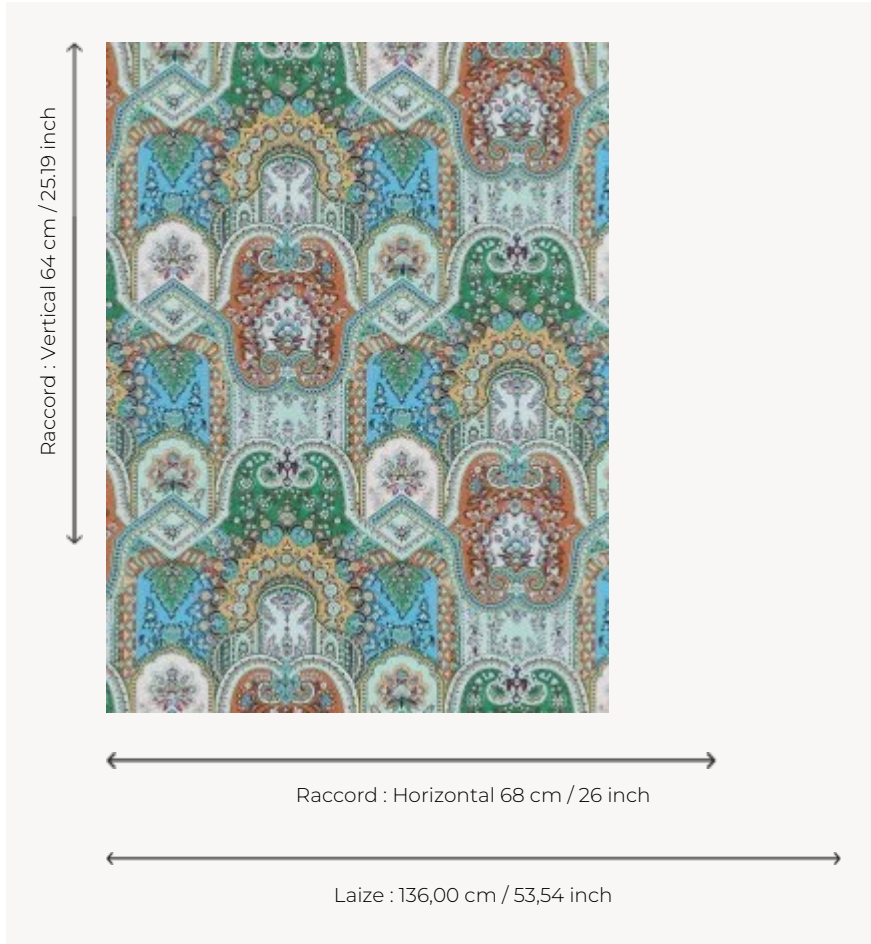

FP867001 MATRIOCHKA

Beautiful paisley design with a thousand details. Like matryoshkas, the patterns of flowers and palms are superimposed. Printed in wide width on matte non-woven backing. Coordinated with fabric F3676 MATRIOCHKA.

FP867001 - Chlorophylle

Pierre Frey

TYPE	Wide width printed wallpapers
SALES UNIT	Available per meter/yard
BACKING	NON WOVEN
COMPOSITION	-
WIDTH	136 cm / 53,54 inch
REPEAT	H: 68 cm - 26,00 inch V: 64 cm - 25,19 inch Straight repeat
WEIGHT	180 gr / m ²
CARE	
TRIMMING	Pretrimmed
HANGING/REMOVING	Paste the wall Wet removable
CERTIFICATIONS	EUROCLASS B-s1,d0 ASTM E84 Class A
NOTES	Flame retardant backing
INFORMATION	Use the trim & join marks during installation. Double-cut installation.
BOOK	F9979PPFREY33