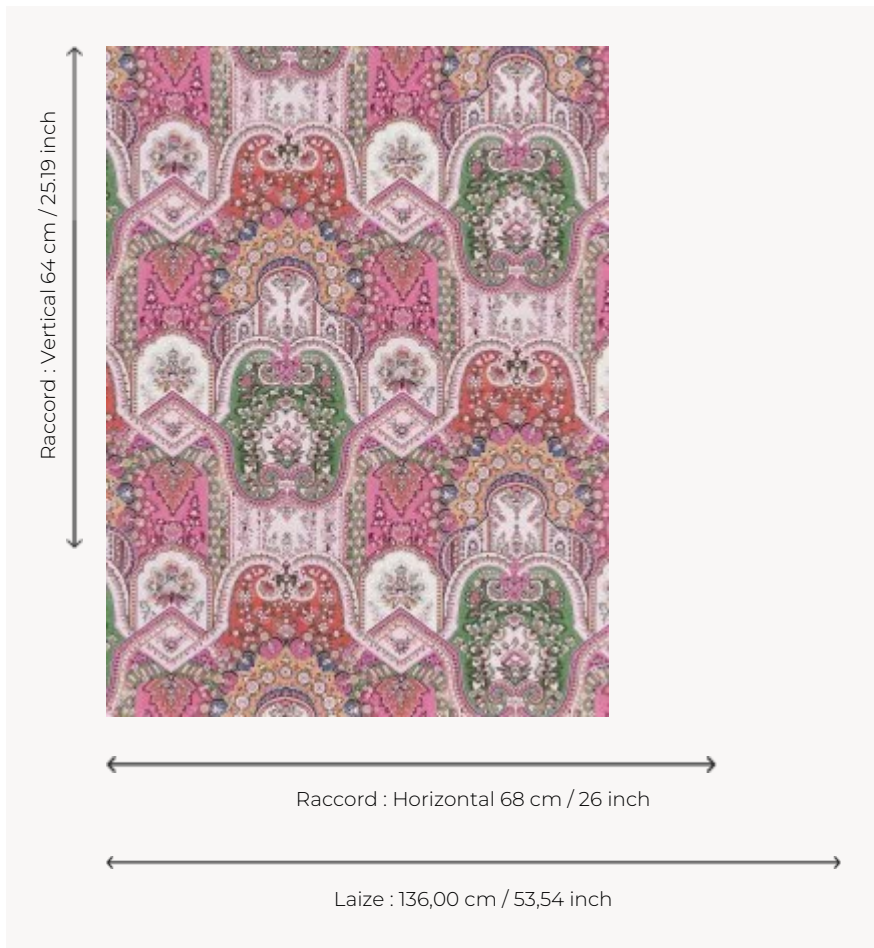

# FP867002 MATRIOCHKA

Beautiful paisley design with a thousand details. Like matryoshkas, the patterns of flowers and palms are superimposed. Printed in wide width on matte non-woven backing. Coordinated with fabric F3676 MATRIOCHKA.

## Pierre Frey

<b>TYPE</b>	Wide width printed wallpapers
<b>SALES UNIT</b>	Available per meter/yard
<b>BACKING</b>	NON WOVEN
<b>COMPOSITION</b>	-
<b>WIDTH</b>	136 cm / 53,54 inch
<b>REPEAT</b>	H: 68 cm - 26,00 inch V: 64 cm - 25,19 inch Straight repeat
<b>WEIGHT</b>	180 gr / m <sup>2</sup>
<b>CARE</b>	
<b>TRIMMING</b>	Pretrimmed
<b>HANGING/REMOVING</b>	Paste the wall Wet removable
<b>CERTIFICATIONS</b>	EUROCLASS B-s1,d0 ASTM E84 Class A
<b>NOTES</b>	Flame retardant backing
<b>INFORMATION</b>	Use the trim & join marks during installation. Double-cut installation.
<b>BOOK</b>	F9979PPFREY33

## 3 Colors

FP867001  
Chlorophyll

FP867002  
Gypsy

FP867003  
Original