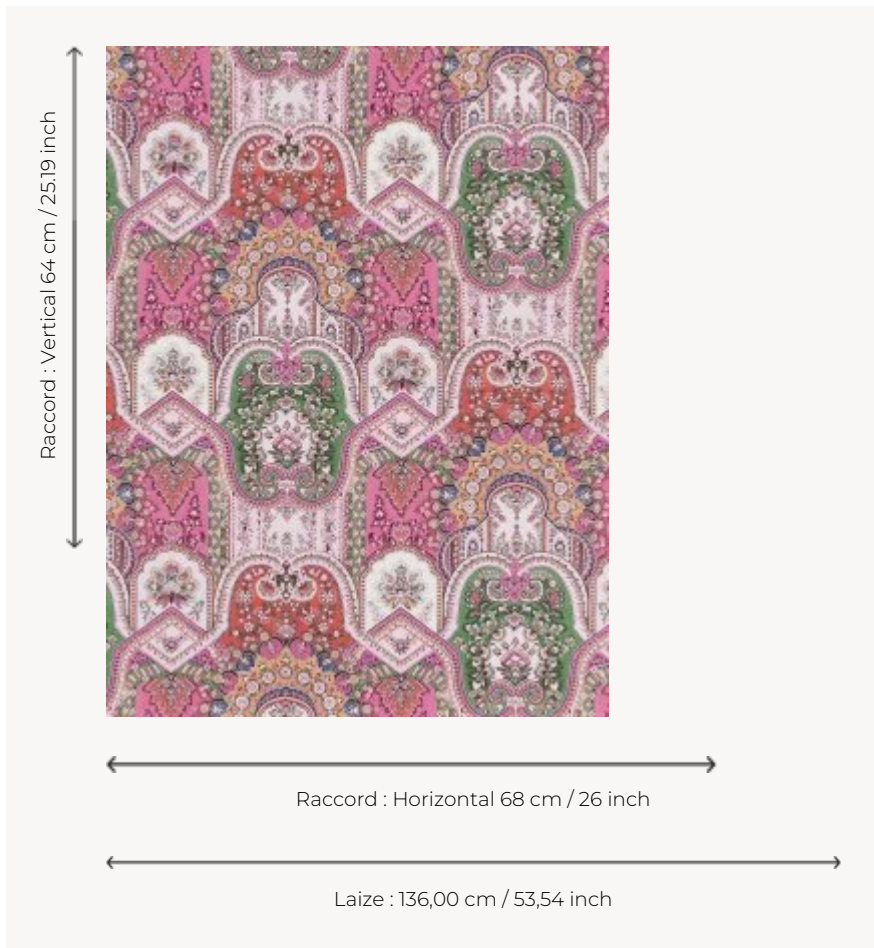

FP867002 MATRIOCHKA

Beautiful paisley design with a thousand details. Like matryoshkas, the patterns of flowers and palms are superimposed. Printed in wide width on matte non-woven backing. Coordinated with fabric F3676 MATRIOCHKA.

FP867002 - Gypsy

Pierre Frey

TYPE	Wide width printed wallpapers
SALES UNIT	Available per meter/yard
BACKING	NON WOVEN
COMPOSITION	-
WIDTH	136 cm / 53,54 inch
REPEAT	H: 68 cm - 26,00 inch V: 64 cm - 25,19 inch Straight repeat
WEIGHT	180 gr / m ²
CARE	
TRIMMING	Pretrimmed
HANGING/REMOVING	Paste the wall Wet removable
CERTIFICATIONS	EUROCLASS B-s1,d0 ASTM E84 Class A
NOTES	Flame retardant backing
INFORMATION	Use the trim & join marks during installation. Double-cut installation.
BOOK	F9979PPFREY33

3 Colors

FP867001
Chlorophyll

FP867002
Gypsy

FP867003
Original