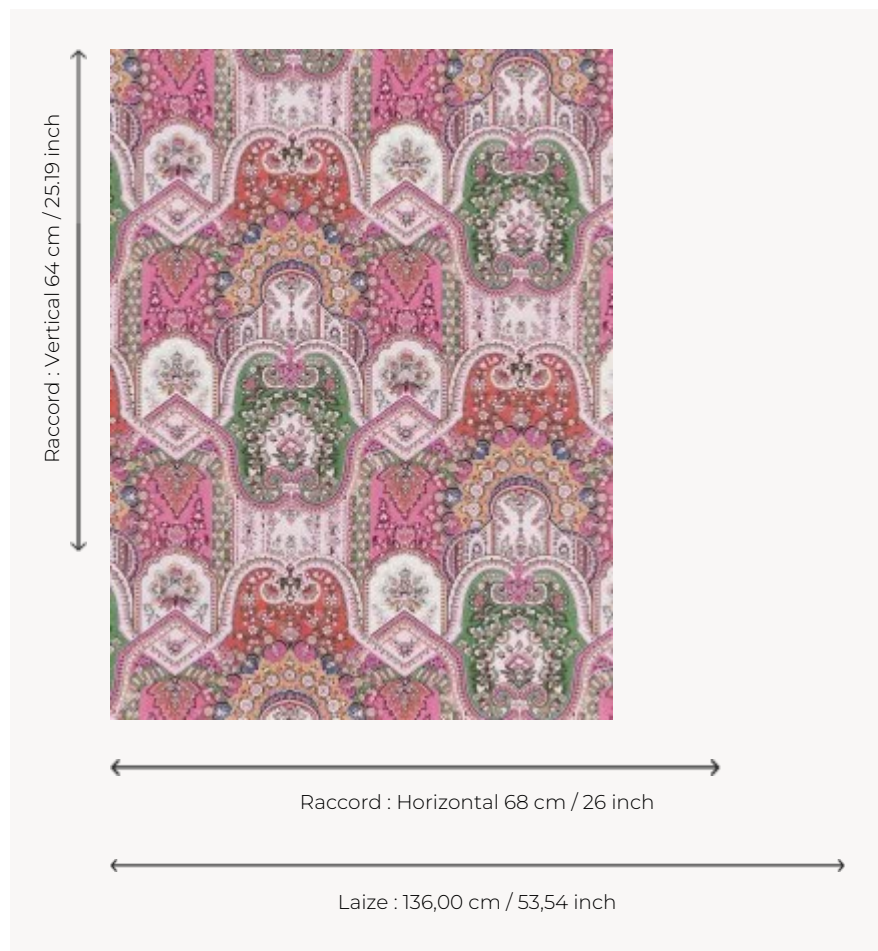

FP867002 MATRIOCHKA

Beautiful paisley design with a thousand details. Like matryoshkas, the patterns of flowers and palms are superimposed. Printed in wide width on matte non-woven backing. Coordinated with fabric F3676 MATRIOCHKA.

FP867002 - Gypsy

Pierre Frey

TYPE	Wide width printed wallpapers
SALES UNIT	Available per meter/yard
BACKING	NON WOVEN
COMPOSITION	-
WIDTH	136 cm / 53,54 inch
REPEAT	H: 68 cm - 26,00 inch V: 64 cm - 25,19 inch Straight repeat
WEIGHT	180 gr / m ²
CARE	
TRIMMING	Pretrimmed
HANGING/REMOVING	Paste the wall Wet removable
CERTIFICATIONS	EUROCLASS B-s1,d0 ASTM E84 Class A
NOTES	Flame retardant backing
INFORMATION	Use the trim & join marks during installation. Double-cut installation.
BOOK	F9979PPFREY33

3 Colors

FP867001
Chlorophyll

FP867002
Gypsy

FP867003
Original