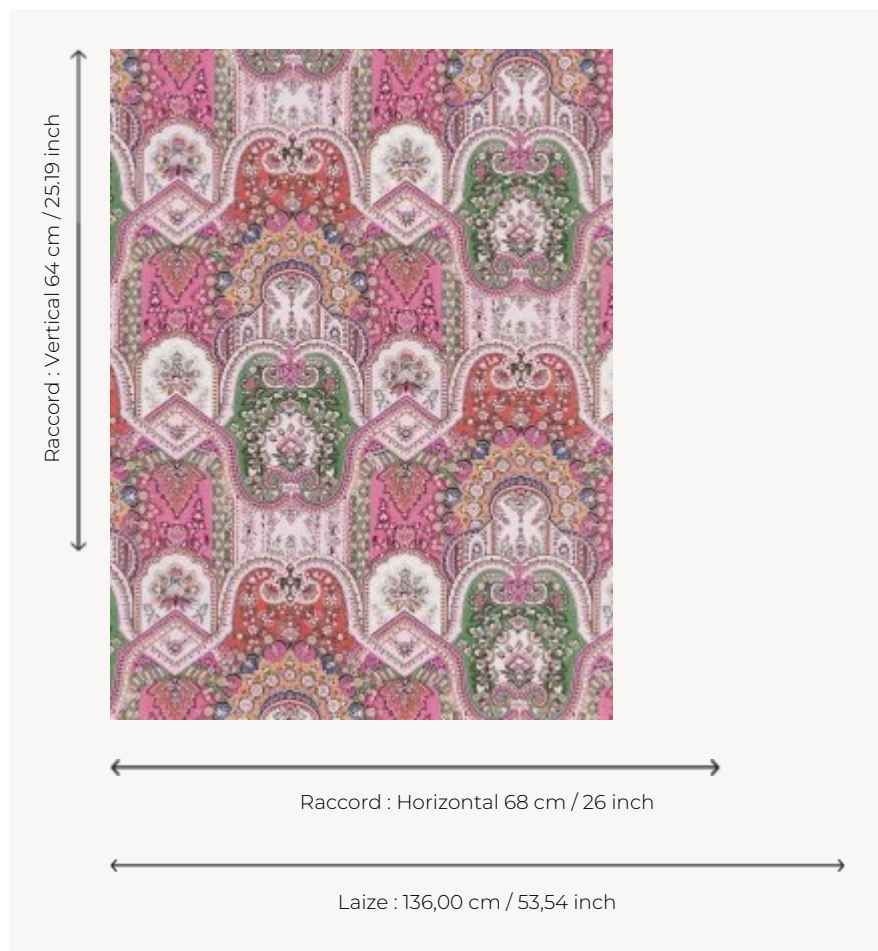

FP867002 MATRIOCHKA

Beautiful paisley design with a thousand details. Like matryoshkas, the patterns of flowers and palms are superimposed. Printed in wide width on matte non-woven backing. Coordinated with fabric F3676 MATRIOCHKA.

FP867002 - Gypsy

Pierre Frey

TYPE	Wide width printed wallpapers
SALES UNIT	Available per meter/yard
BACKING	NON WOVEN
COMPOSITION	-
WIDTH	136 cm / 53,54 inch
REPEAT	H: 68 cm - 26,00 inch V: 64 cm - 25,19 inch Straight repeat
WEIGHT	180 gr / m ²
CARE	
TRIMMING	Pretrimmed
HANGING/REMOVING	Paste the wall Wet removable
CERTIFICATIONS	EUROCLASS B-s1,d0 ASTM E84 Class A
NOTES	Flame retardant backing
INFORMATION	Use the trim & join marks during installation. Double-cut installation.
BOOK	F9979PPFREY33

3 Colors

FP867001
Chlorophyll

FP867002
Gypsy

FP867003
Original