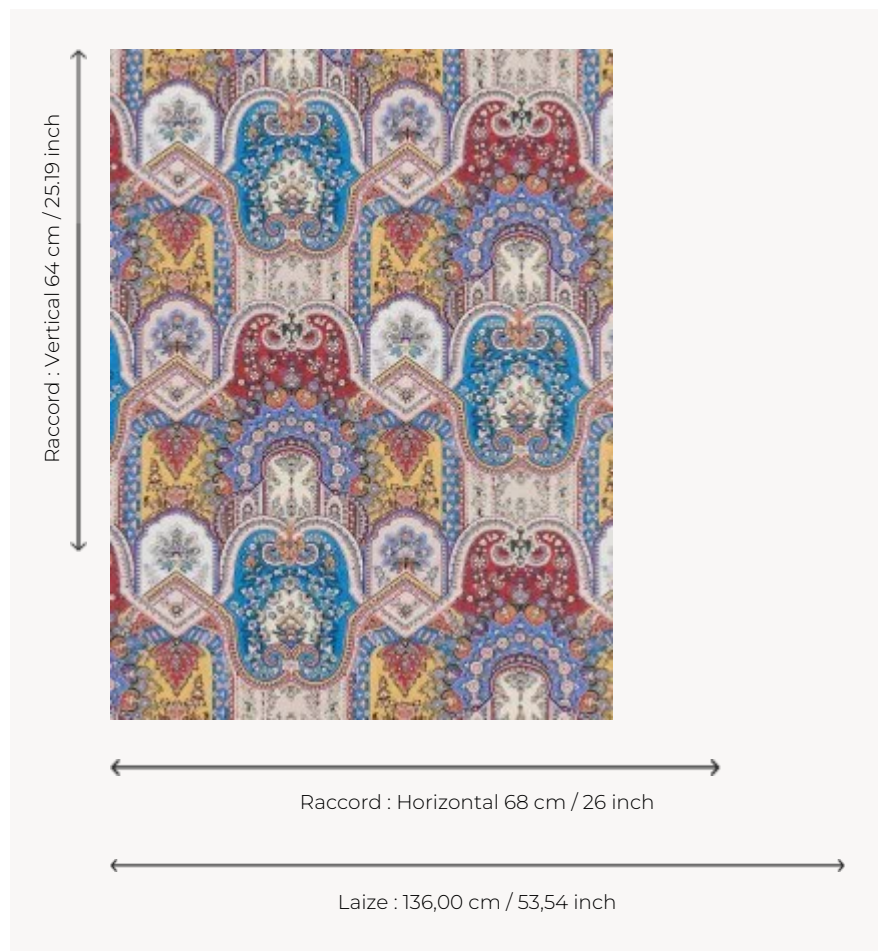

FP867003 MATRIOCHKA

Beautiful paisley design with a thousand details. Like matryoshkas, the patterns of flowers and palms are superimposed. Printed in wide width on matte non-woven backing. Coordinated with fabric F3676 MATRIOCHKA.

FP867003 - Original

Pierre Frey

TYPE	Wide width printed wallpapers
SALES UNIT	Available per meter/yard
BACKING	NON WOVEN
COMPOSITION	-
WIDTH	136 cm / 53,54 inch
REPEAT	H: 68 cm - 26,00 inch V: 64 cm - 25,19 inch Straight repeat
WEIGHT	180 gr / m ²
CARE	
TRIMMING	Pretrimmed
HANGING/REMOVING	Paste the wall Wet removable
CERTIFICATIONS	EUROCLASS B-s1,d0 ASTM E84 Class A
NOTES	Flame retardant backing
INFORMATION	Use the trim & join marks during installation. Double-cut installation.
BOOK	F9979PPFREY33