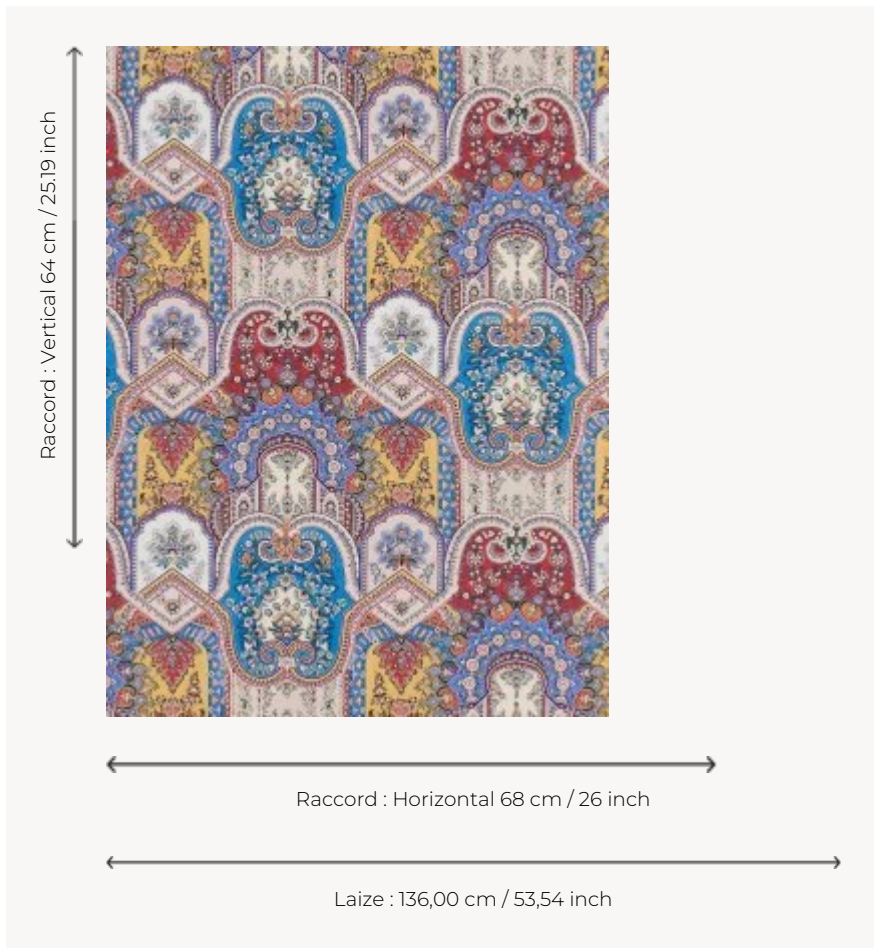

FP867003 MATRIOCHKA

Beautiful paisley design with a thousand details. Like matryoshkas, the patterns of flowers and palms are superimposed. Printed in wide width on matte non-woven backing. Coordinated with fabric F3676 MATRIOCHKA.

FP867003 - Original

Pierre Frey

TYPE	Wide width printed wallpapers
SALES UNIT	Available per meter/yard
BACKING	NON WOVEN
COMPOSITION	-
WIDTH	136 cm / 53,54 inch
REPEAT	H: 68 cm - 26,00 inch V: 64 cm - 25,19 inch Straight repeat
WEIGHT	180 gr / m ²
CARE	
TRIMMING	Pretrimmed
HANGING/REMOVING	Paste the wall Wet removable
CERTIFICATIONS	EUROCLASS B-s1,d0 ASTM E84 Class A
NOTES	Flame retardant backing
INFORMATION	Use the trim & join marks during installation. Double-cut installation.
BOOK	F9979PPFREY33