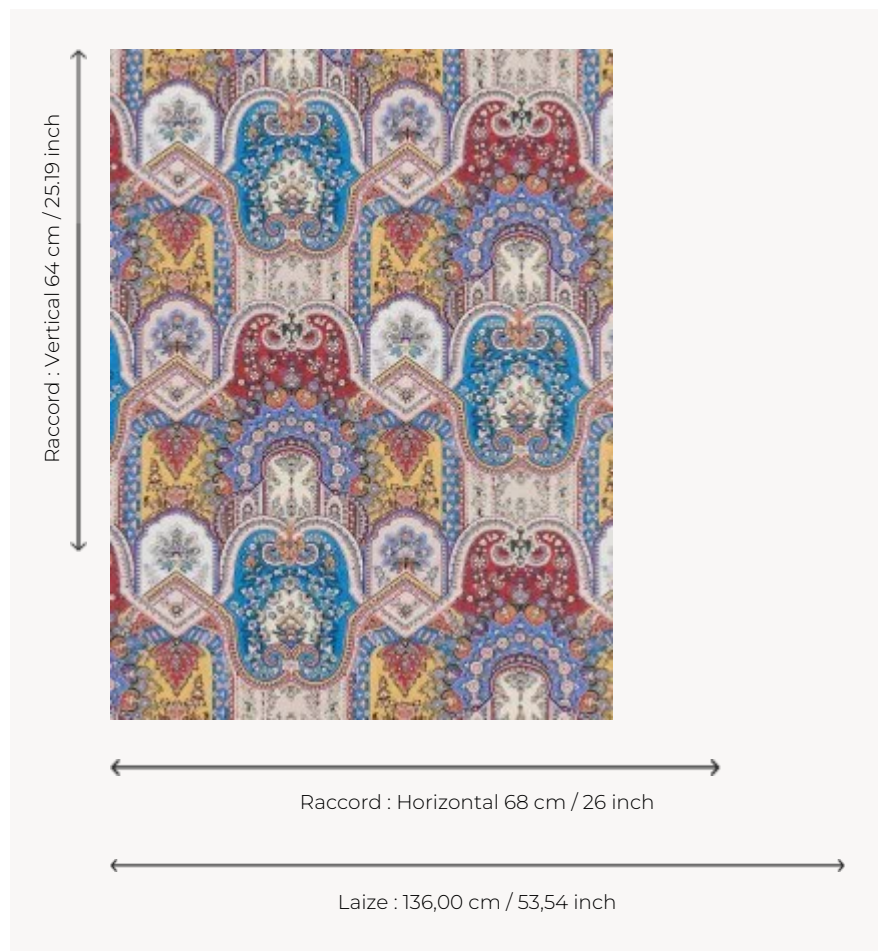

FP867003 MATRIOCHKA

Beautiful paisley design with a thousand details. Like matryoshkas, the patterns of flowers and palms are superimposed. Printed in wide width on matte non-woven backing. Coordinated with fabric F3676 MATRIOCHKA.

FP867003 - Original

Pierre Frey

TYPE	Wide width printed wallpapers
SALES UNIT	Available per meter/yard
BACKING	NON WOVEN
COMPOSITION	-
WIDTH	136 cm / 53,54 inch
REPEAT	H: 68 cm - 26,00 inch V: 64 cm - 25,19 inch Straight repeat
WEIGHT	180 gr / m²
CARE	
TRIMMING	Pretrimmed
HANGING/REMOVING	Paste the wall Wet removable
CERTIFICATIONS	EUROCLASS B-s1,d0 ASTM E84 Class A
NOTES	Flame retardant backing
INFORMATION	Use the trim & join marks during installation. Double-cut installation.
BOOK	F9979PPFREY33