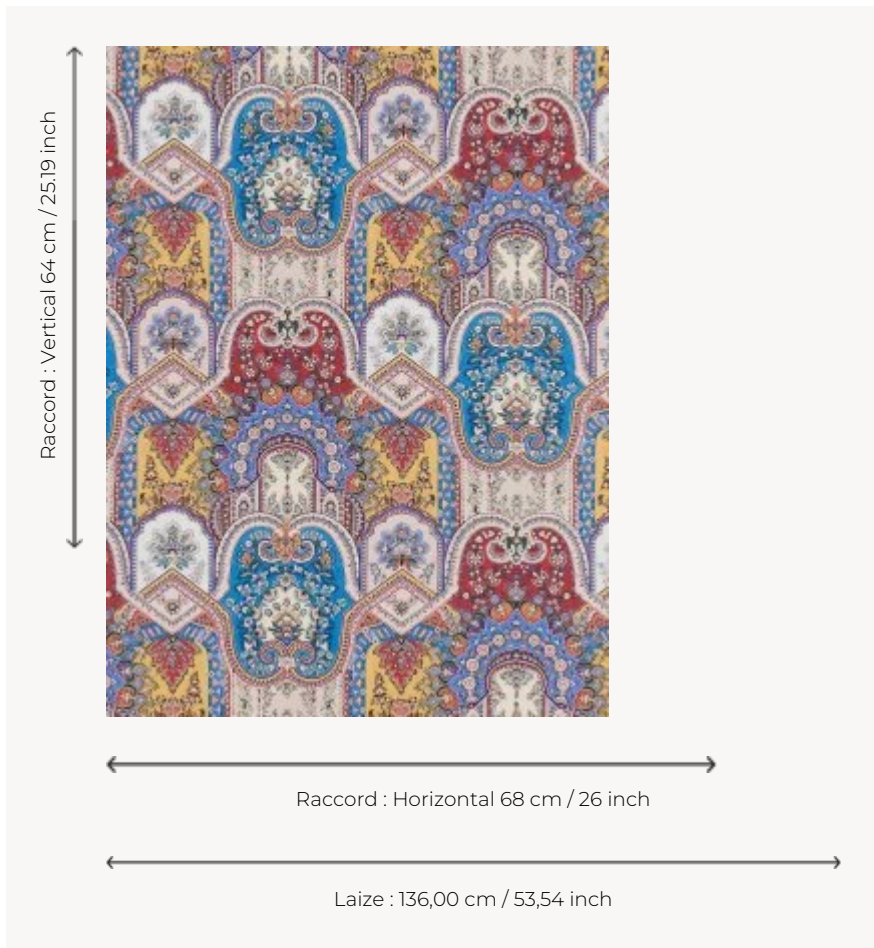

FP867003 MATRIOCHKA

Beautiful paisley design with a thousand details. Like matryoshkas, the patterns of flowers and palms are superimposed. Printed in wide width on matte non-woven backing. Coordinated with fabric F3676 MATRIOCHKA.

FP867003 - Original

Pierre Frey

TYPE	Wide width printed wallpapers
SALES UNIT	Available per meter/yard
BACKING	NON WOVEN
COMPOSITION	-
WIDTH	136 cm / 53,54 inch
REPEAT	H: 68 cm - 26,00 inch V: 64 cm - 25,19 inch Straight repeat
WEIGHT	180 gr / m ²
CARE	
TRIMMING	Pretrimmed
HANGING/REMOVING	Paste the wall Wet removable
CERTIFICATIONS	EUROCLASS B-s1,d0 ASTM E84 Class A
NOTES	Flame retardant backing
INFORMATION	Use the trim & join marks during installation. Double-cut installation.
BOOK	F9979PPFREY33