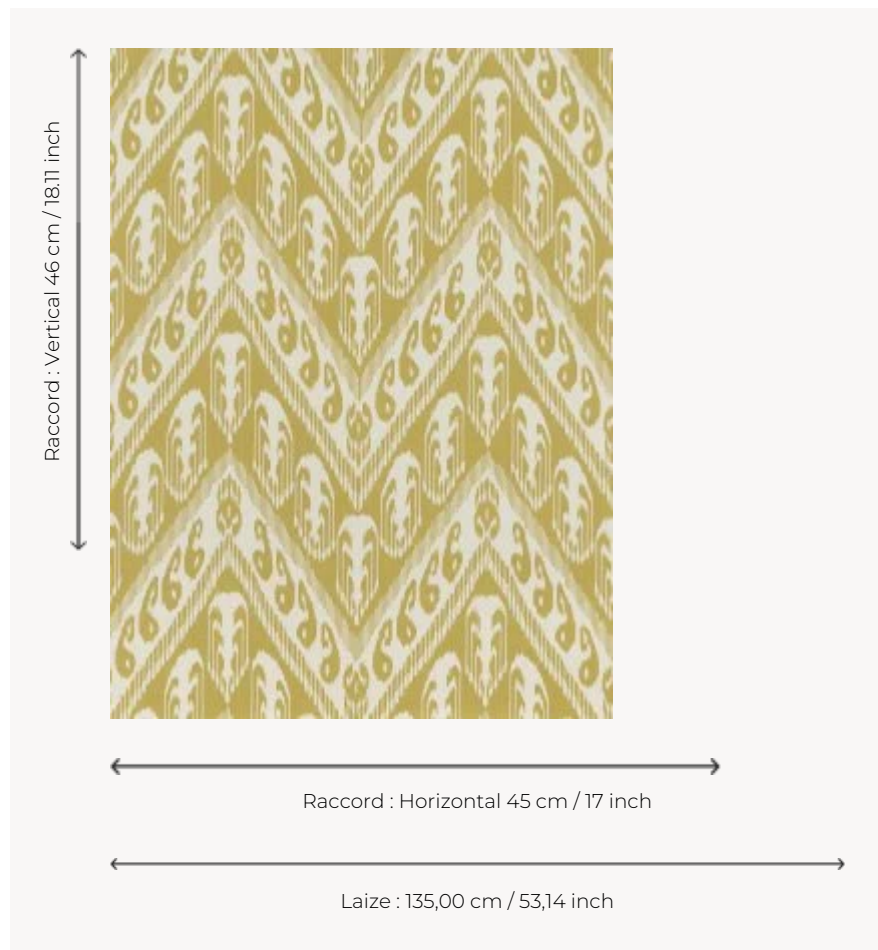

FP868001 TATIANA

Large monochrome ikat pattern reproducing a large chevron. Printed in wide width on matte non-woven backing. Coordinated with fabric F3682 TATIANA.

FP868001 - Pollen

Pierre Frey

TYPE	Wide width printed wallpapers
SALES UNIT	Available per meter/yard
BACKING	NON WOVEN
COMPOSITION	-
WIDTH	135 cm / 53,14 inch
REPEAT	H: 45 cm - 17,00 inch V: 46 cm - 18,11 inch Straight repeat
WEIGHT	147 gr / m ²
CARE	
TRIMMING	Pretrimmed
HANGING/REMOVING	Paste the wall Wet removable
CERTIFICATIONS	EUROCLASS B-s1,d0 ASTM E84 Class A
NOTES	Flame retardant backing
INFORMATION	Use the trim & join marks during installation. Double-cut installation.
BOOK	F9979PPFREY33

5 Colors

FP868001
Pollen

FP868002
Celadon

FP868003
Arctique

FP868004
Coquelicot

FP868005
Reglisse