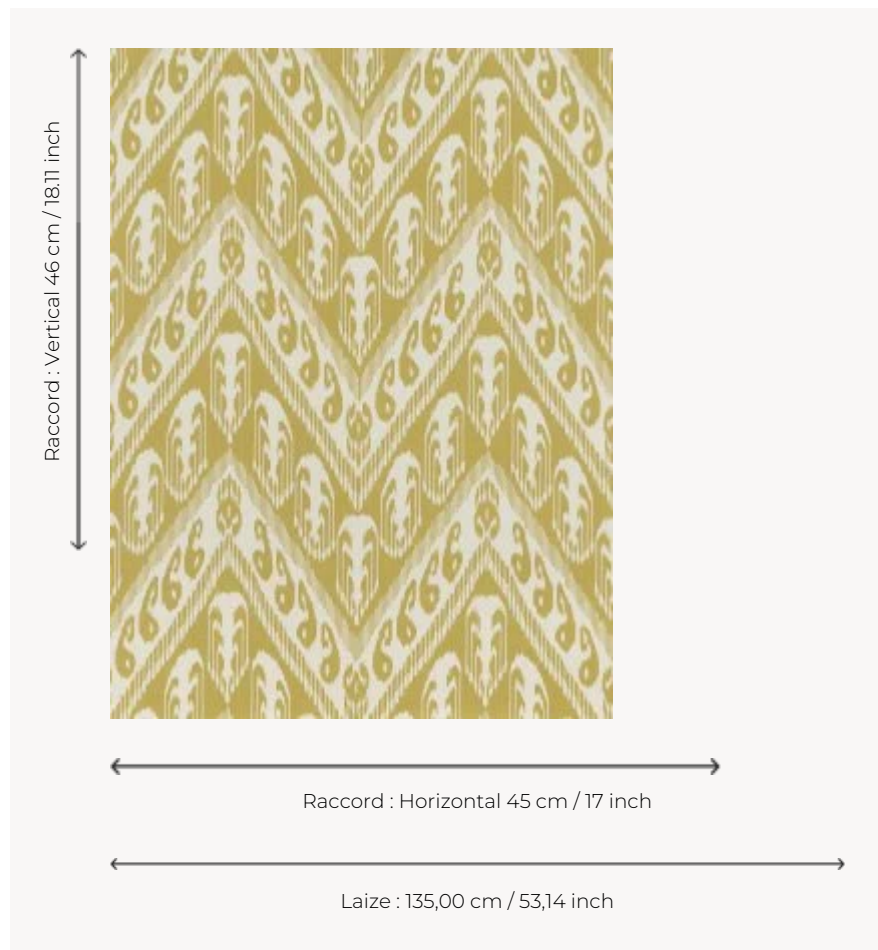

FP868001 TATIANA

Large monochrome ikat pattern reproducing a large chevron. Printed in wide width on matte non-woven backing. Coordinated with fabric F3682 TATIANA.

FP868001 - Pollen

Pierre Frey

TYPE	Wide width printed wallpapers
SALES UNIT	Available per meter/yard
BACKING	NON WOVEN
COMPOSITION	-
WIDTH	135 cm / 53,14 inch
REPEAT	H: 45 cm - 17,00 inch V: 46 cm - 18,11 inch Straight repeat
WEIGHT	147 gr / m ²
CARE	
TRIMMING	Pretrimmed
HANGING/REMOVING	Paste the wall Wet removable
CERTIFICATIONS	EUROCLASS B-s1,d0 ASTM E84 Class A
NOTES	Flame retardant backing
INFORMATION	Use the trim & join marks during installation. Double-cut installation.
BOOK	F9979PPFREY33

5 Colors

FP868001
Pollen

FP868002
Celadon

FP868003
Arctique

FP868004
Coquelicot

FP868005
Reglisse