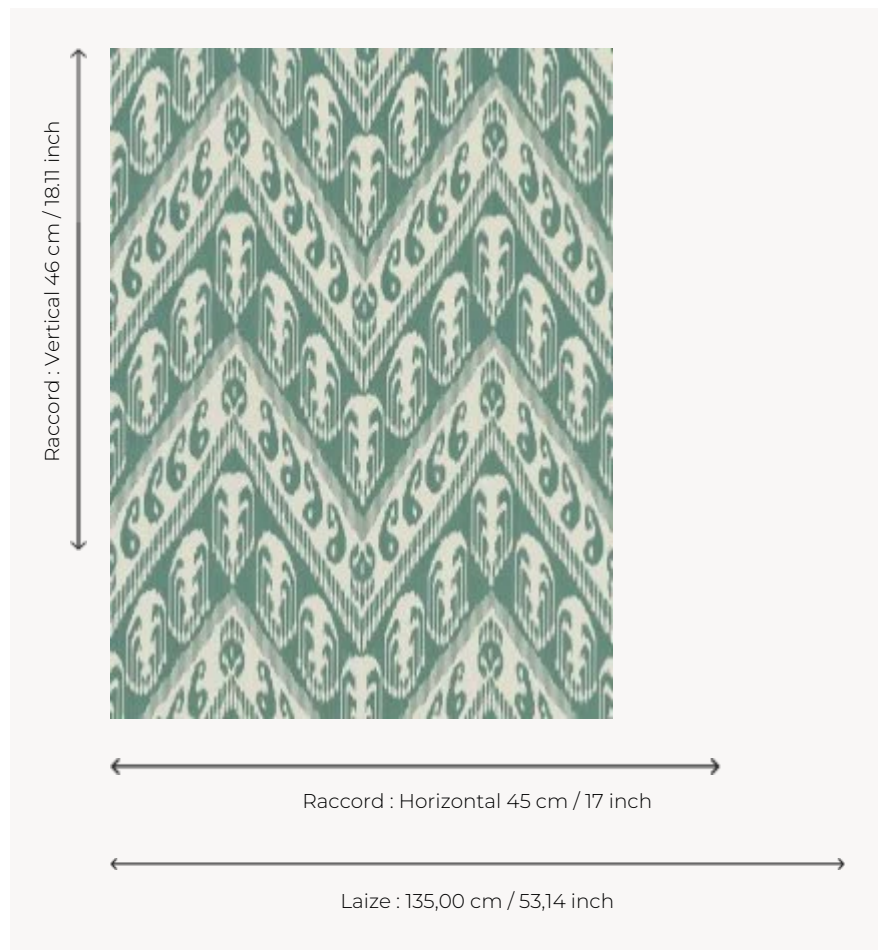

FP868002 TATIANA

Large monochrome ikat pattern reproducing a large chevron. Printed in wide width on matte non-woven backing. Coordinated with fabric F3682 TATIANA.

FP868002 - Celadon

Pierre Frey

TYPE	Wide width printed wallpapers
SALES UNIT	Available per meter/yard
BACKING	NON WOVEN
COMPOSITION	-
WIDTH	135 cm / 53,14 inch
REPEAT	H: 45 cm - 17,00 inch V: 46 cm - 18,11 inch Straight repeat
WEIGHT	147 gr / m ²
CARE	
TRIMMING	Pretrimmed
HANGING/REMOVING	Paste the wall Wet removable
CERTIFICATIONS	EUROCLASS B-s1,d0 ASTM E84 Class A
NOTES	Flame retardant backing
INFORMATION	Use the trim & join marks during installation. Double-cut installation.
BOOK	F9979PPFREY33

5 Colors

FP868001
Pollen

FP868002
Celadon

FP868003
Arctique

FP868004
Coquelicot

FP868005
Reglisse