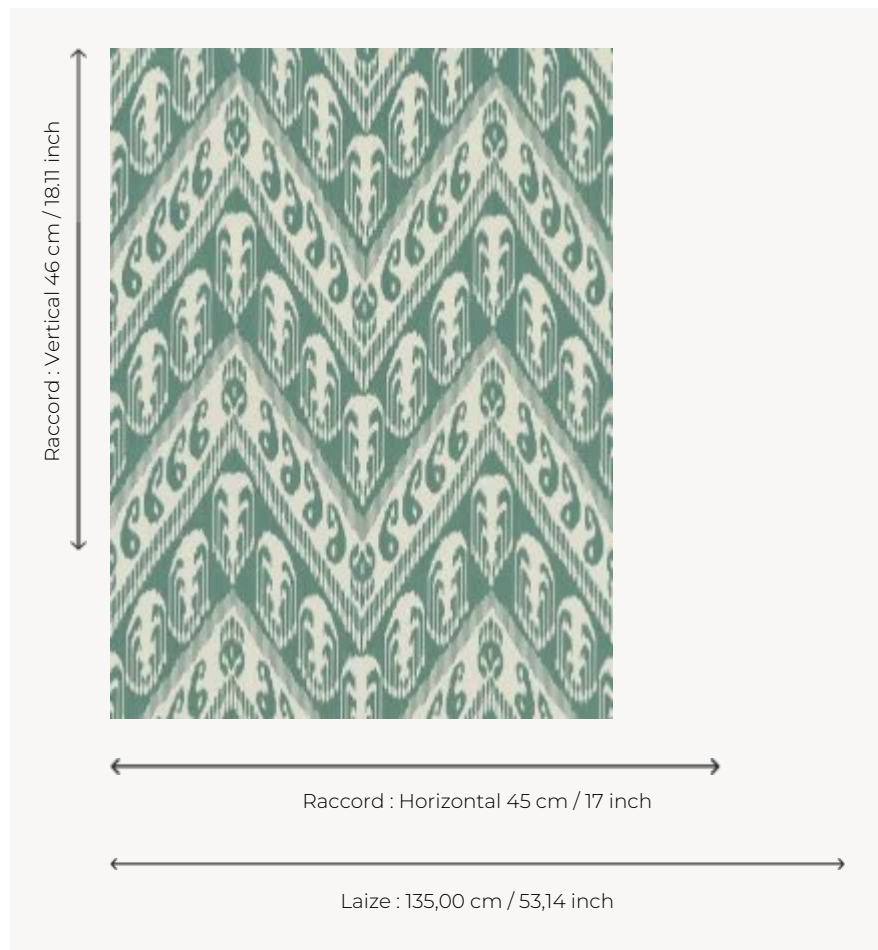

FP868002 TATIANA

Large monochrome ikat pattern reproducing a large chevron. Printed in wide width on matte non-woven backing. Coordinated with fabric F3682 TATIANA.

FP868002 - Celadon

Pierre Frey

TYPE	Wide width printed wallpapers
SALES UNIT	Available per meter/yard
BACKING	NON WOVEN
COMPOSITION	-
WIDTH	135 cm / 53,14 inch
REPEAT	H: 45 cm - 17,00 inch V: 46 cm - 18,11 inch Straight repeat
WEIGHT	147 gr / m ²
CARE	
TRIMMING	Pretrimmed
HANGING/REMOVING	Paste the wall Wet removable
CERTIFICATIONS	EUROCLASS B-s1,d0 ASTM E84 Class A
NOTES	Flame retardant backing
INFORMATION	Use the trim & join marks during installation. Double-cut installation.
BOOK	F9979PPFREY33

5 Colors

FP868001
Pollen

FP868002
Celadon

FP868003
Arctique

FP868004
Coquelicot

FP868005
Reglisse