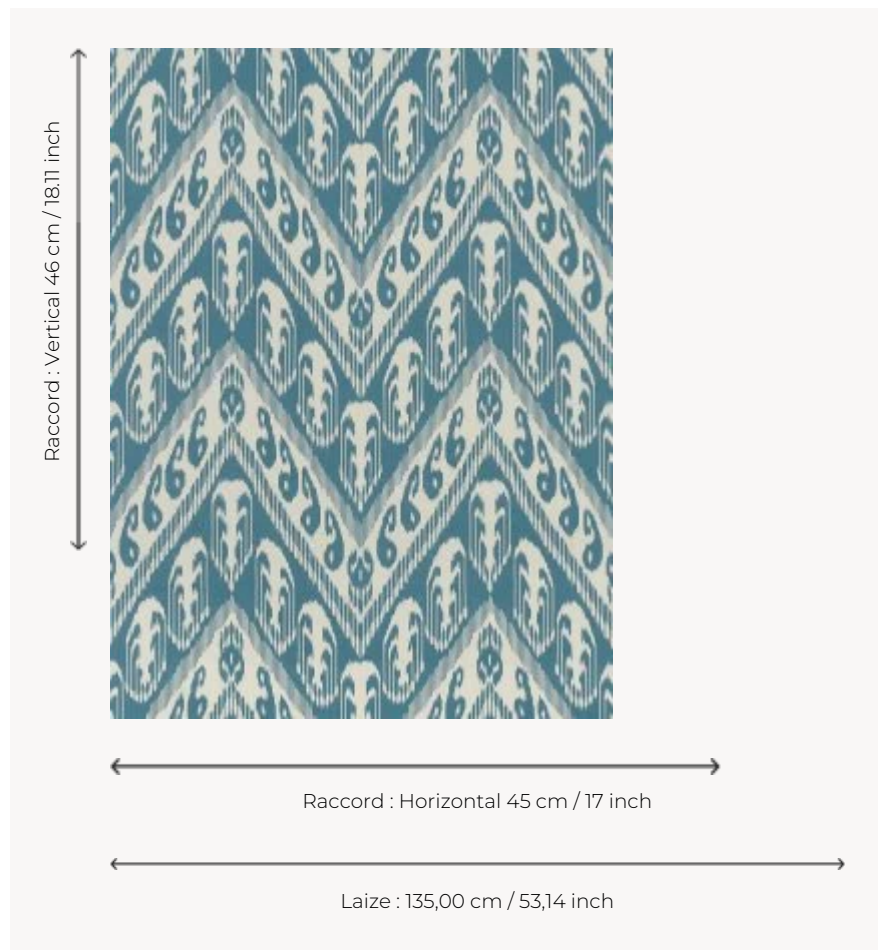

FP868003 TATIANA

Large monochrome ikat pattern reproducing a large chevron. Printed in wide width on matte non-woven backing. Coordinated with fabric F3682 TATIANA.

FP868003 - Arctique

Pierre Frey

TYPE	Wide width printed wallpapers
SALES UNIT	Available per meter/yard
BACKING	NON WOVEN
COMPOSITION	-
WIDTH	135 cm / 53,14 inch
REPEAT	H: 45 cm - 17,00 inch V: 46 cm - 18,11 inch Straight repeat
WEIGHT	147 gr / m ²
CARE	
TRIMMING	Pretrimmed
HANGING/REMOVING	Paste the wall Wet removable
CERTIFICATIONS	EUROCLASS B-s1,d0 ASTM E84 Class A
NOTES	Flame retardant backing
INFORMATION	Use the trim & join marks during installation. Double-cut installation.
BOOK	F9979PPFREY33

5 Colors

FP868001
Pollen

FP868002
Celadon

FP868003
Arctique

FP868004
Coquelicot

FP868005
Reglisse