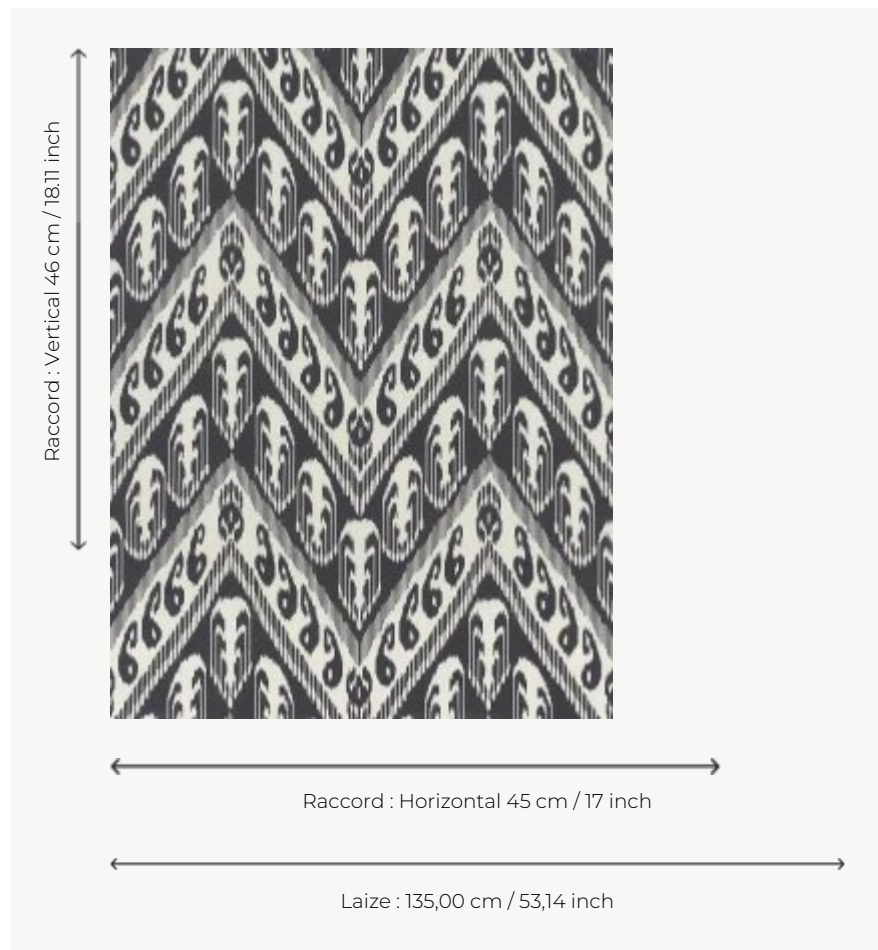

FP868005 TATIANA

Large monochrome ikat pattern reproducing a large chevron. Printed in wide width on matte non-woven backing. Coordinated with fabric F3682 TATIANA.

FP868005 - Reglisse

Pierre Frey

TYPE	Wide width printed wallpapers
SALES UNIT	Available per meter/yard
BACKING	NON WOVEN
COMPOSITION	-
WIDTH	135 cm / 53,14 inch
REPEAT	H: 45 cm - 17,00 inch V: 46 cm - 18,11 inch Straight repeat
WEIGHT	147 gr / m ²
CARE	
TRIMMING	Pretrimmed
HANGING/REMOVING	Paste the wall Wet removable
CERTIFICATIONS	EUROCLASS B-s1,d0 ASTM E84 Class A
NOTES	Flame retardant backing
INFORMATION	Use the trim & join marks during installation. Double-cut installation.
BOOK	F9979PPFREY33

5 Colors

FP868001
Pollen

FP868002
Celadon

FP868003
Arctique

FP868004
Coquelicot

FP868005
Reglisse