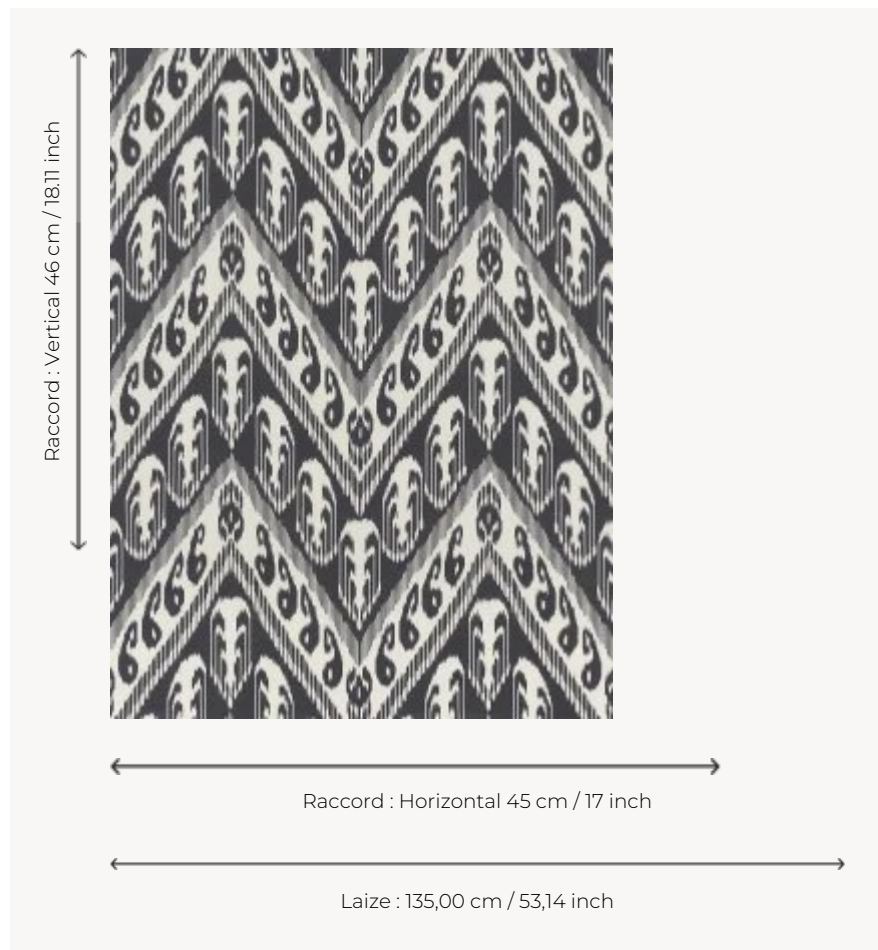

FP868005 TATIANA

Large monochrome ikat pattern reproducing a large chevron. Printed in wide width on matte non-woven backing. Coordinated with fabric F3682 TATIANA.

FP868005 - Reglisse

Pierre Frey

TYPE	Wide width printed wallpapers
SALES UNIT	Available per meter/yard
BACKING	NON WOVEN
COMPOSITION	-
WIDTH	135 cm / 53,14 inch
REPEAT	H: 45 cm - 17,00 inch V: 46 cm - 18,11 inch Straight repeat
WEIGHT	147 gr / m ²
CARE	
TRIMMING	Pretrimmed
HANGING/REMOVING	Paste the wall Wet removable
CERTIFICATIONS	EUROCLASS B-s1,d0 ASTM E84 Class A
NOTES	Flame retardant backing
INFORMATION	Use the trim & join marks during installation. Double-cut installation.
BOOK	F9979PPFREY33

5 Colors

FP868001
Pollen

FP868002
Celadon

FP868003
Arctique

FP868004
Coquelicot

FP868005
Reglisse