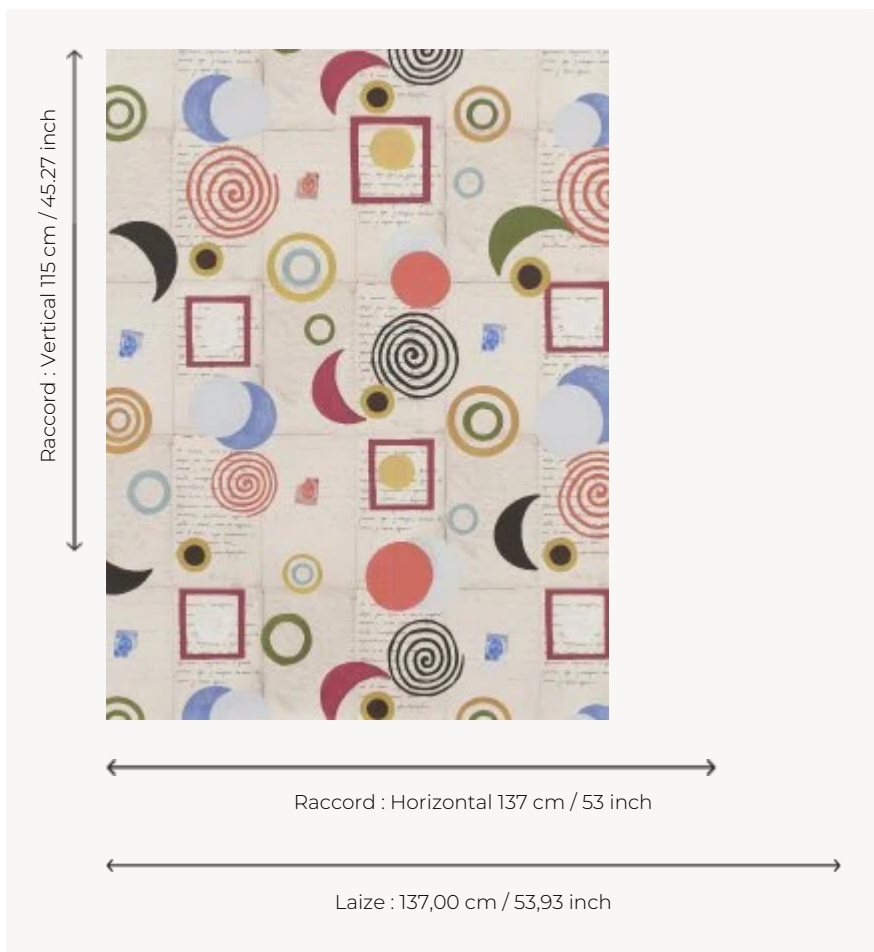

FP869001 PRELUDE

Between dream and lust, this drawing translates with emotion an epistolary exchange that an artist of the early 20th century used to build a pattern where the written word is mixed with elementary geometric forms. Printed in wide width on matte non-woven backing. Coordinated with fabric F3675 PRELUDE.

FP869001 - Original

Pierre Frey

TYPE	Wide width printed wallpapers
SALES UNIT	Available per meter/yard
BACKING	NON WOVEN
COMPOSITION	-
WIDTH	137 cm / 53,93 inch
REPEAT	H: 137 cm - 53,00 inch V: 115 cm - 45,27 inch Straight repeat
WEIGHT	147 gr / m ²
CARE	
TRIMMING	Pretrimmed
HANGING/REMOVING	Paste the wall Wet removable
CERTIFICATIONS	EUROCLASS B-s1,d0 ASTM E84 Class A
NOTES	Flame retardant backing
INFORMATION	Use the trim & join marks during installation. Double-cut installation.
BOOK	F9979PPFREY33

1 Colors

FP869001
Original