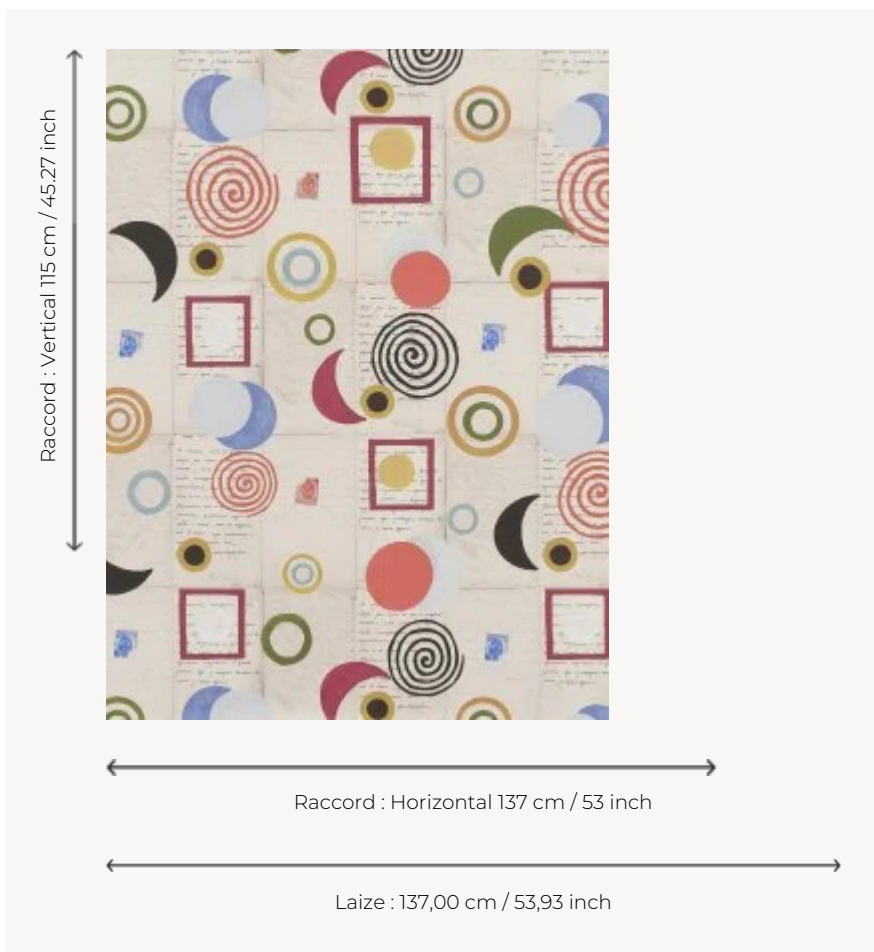

FP869001 PRELUDE

Between dream and lust, this drawing translates with emotion an epistolary exchange that an artist of the early 20th century used to build a pattern where the written word is mixed with elementary geometric forms. Printed in wide width on matte non-woven backing. Coordinated with fabric F3675 PRELUDE.

FP869001 - Original

Pierre Frey

TYPE	Wide width printed wallpapers
SALES UNIT	Available per meter/yard
BACKING	NON WOVEN
COMPOSITION	-
WIDTH	137 cm / 53,93 inch
REPEAT	H: 137 cm - 53,00 inch V: 115 cm - 45,27 inch Straight repeat
WEIGHT	147 gr / m ²
CARE	
TRIMMING	Pretrimmed
HANGING/REMOVING	Paste the wall Wet removable
CERTIFICATIONS	EUROCLASS B-s1,d0 ASTM E84 Class A
NOTES	Flame retardant backing
INFORMATION	Use the trim & join marks during installation. Double-cut installation.
BOOK	F9979PPFREY33

1 Colors

FP869001

Original