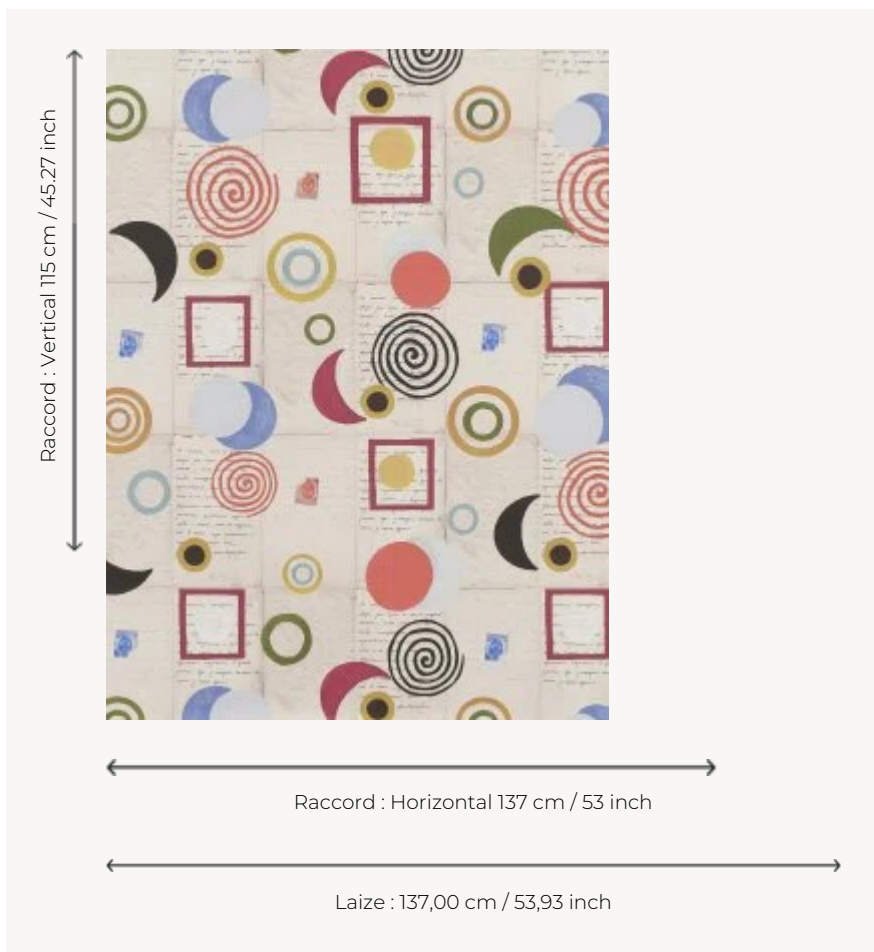

FP869001 PRELUDE

Between dream and lust, this drawing translates with emotion an epistolary exchange that an artist of the early 20th century used to build a pattern where the written word is mixed with elementary geometric forms. Printed in wide width on matte non-woven backing. Coordinated with fabric F3675 PRELUDE.

FP869001 - Original

Pierre Frey

TYPE	Wide width printed wallpapers
SALES UNIT	Available per meter/yard
BACKING	NON WOVEN
COMPOSITION	-
WIDTH	137 cm / 53,93 inch
REPEAT	H: 137 cm - 53,00 inch V: 115 cm - 45,27 inch Straight repeat
WEIGHT	147 gr / m ²
CARE	
TRIMMING	Pretrimmed
HANGING/REMOVING	Paste the wall Wet removable
CERTIFICATIONS	EUROCLASS B-s1,d0 ASTM E84 Class A
NOTES	Flame retardant backing
INFORMATION	Use the trim & join marks during installation. Double-cut installation.
BOOK	F9979PPFREY33

1 Colors

FP869001
Original