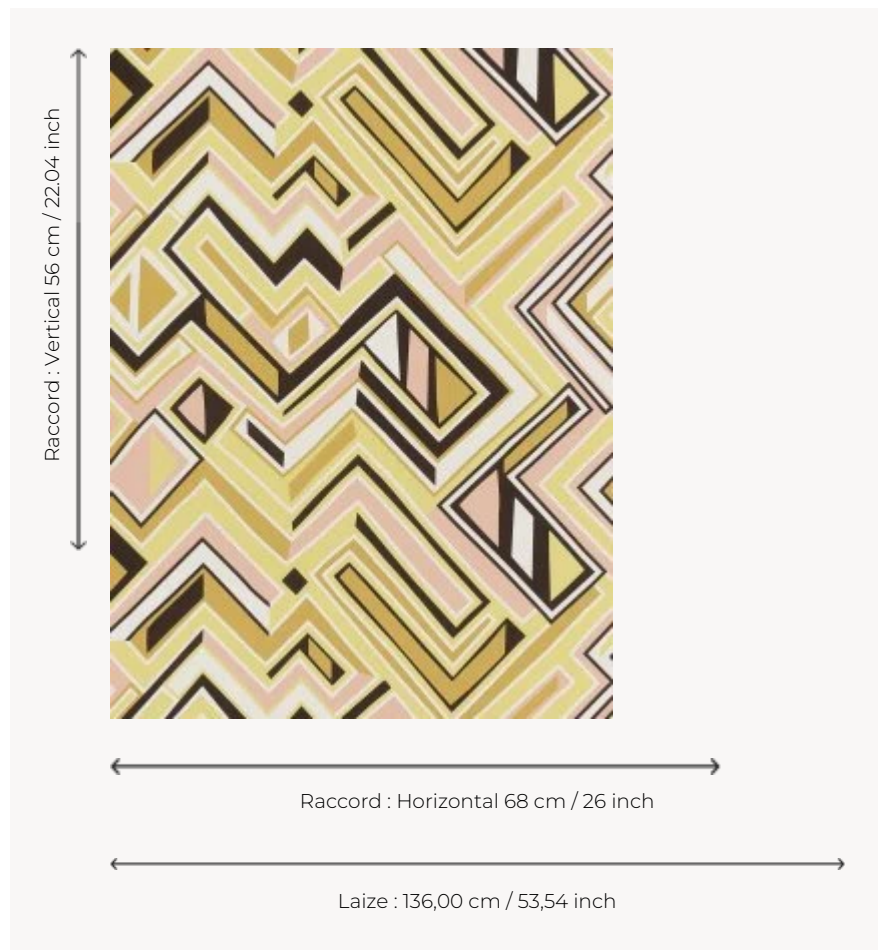

FP870001 OKA

Graphic pattern evoking a river and its streams that meander and give rhythm to the wall. Printed in wide width on a non-woven satin backing.

FP870001 - Sorbet

Pierre Frey

TYPE	Wide width printed wallpapers
SALES UNIT	Available per meter/yard
BACKING	NON WOVEN
COMPOSITION	-
WIDTH	136 cm / 53,54 inch
REPEAT	H: 68 cm - 26,00 inch V: 56 cm - 22,04 inch Straight repeat
WEIGHT	180 gr / m ²
CARE	
TRIMMING	Pretrimmed
HANGING/REMOVING	Paste the wall Wet removable
CERTIFICATIONS	EUROCLASS B-s1,d0 ASTM E84 Class A
NOTES	Flame retardant backing
INFORMATION	Use the trim & join marks during installation. Double-cut installation.
BOOK	F9979PPFREY33

3 Colors

FP870001
Sorbet

FP870002
Boiserie

FP870003
Ocean