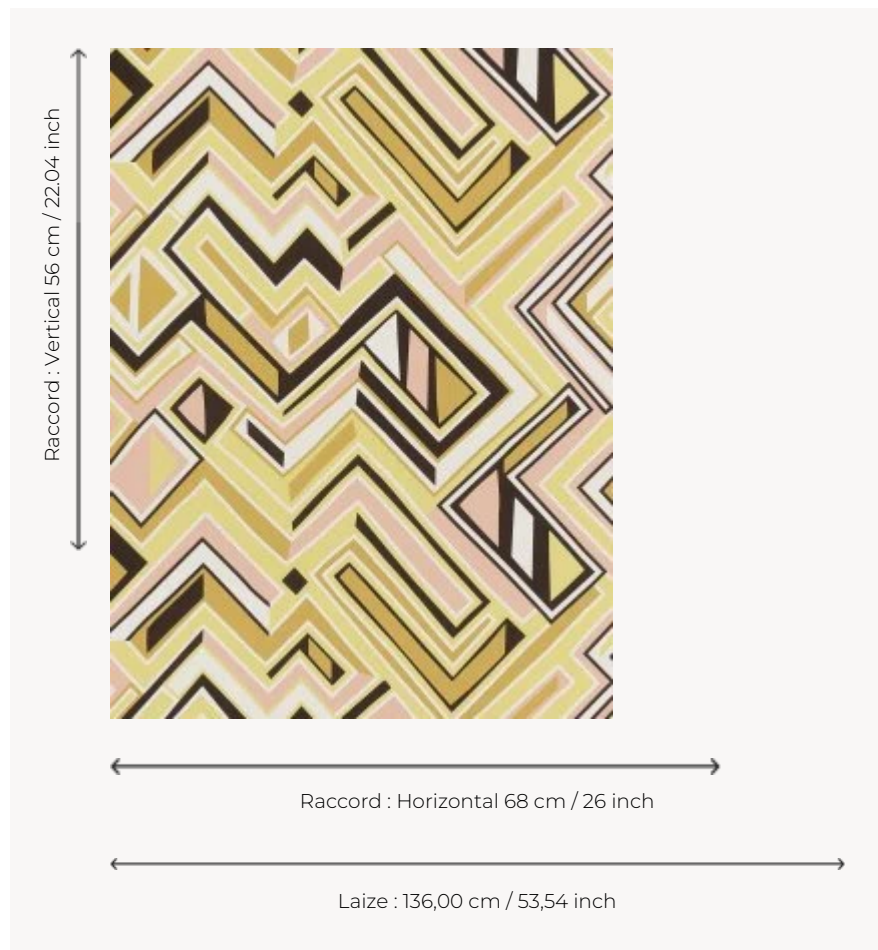

FP870001 OKA

Graphic pattern evoking a river and its streams that meander and give rhythm to the wall. Printed in wide width on a non-woven satin backing.

FP870001 - Sorbet

Pierre Frey

TYPE	Wide width printed wallpapers
SALES UNIT	Available per meter/yard
BACKING	NON WOVEN
COMPOSITION	-
WIDTH	136 cm / 53,54 inch
REPEAT	H: 68 cm - 26,00 inch V: 56 cm - 22,04 inch Straight repeat
WEIGHT	180 gr / m ²
CARE	
TRIMMING	Pretrimmed
HANGING/REMOVING	Paste the wall Wet removable
CERTIFICATIONS	EUROCLASS B-s1,d0 ASTM E84 Class A
NOTES	Flame retardant backing
INFORMATION	Use the trim & join marks during installation. Double-cut installation.
BOOK	F9979PPFREY33

3 Colors

FP870001
Sorbet

FP870002
Boiserie

FP870003
Ocean