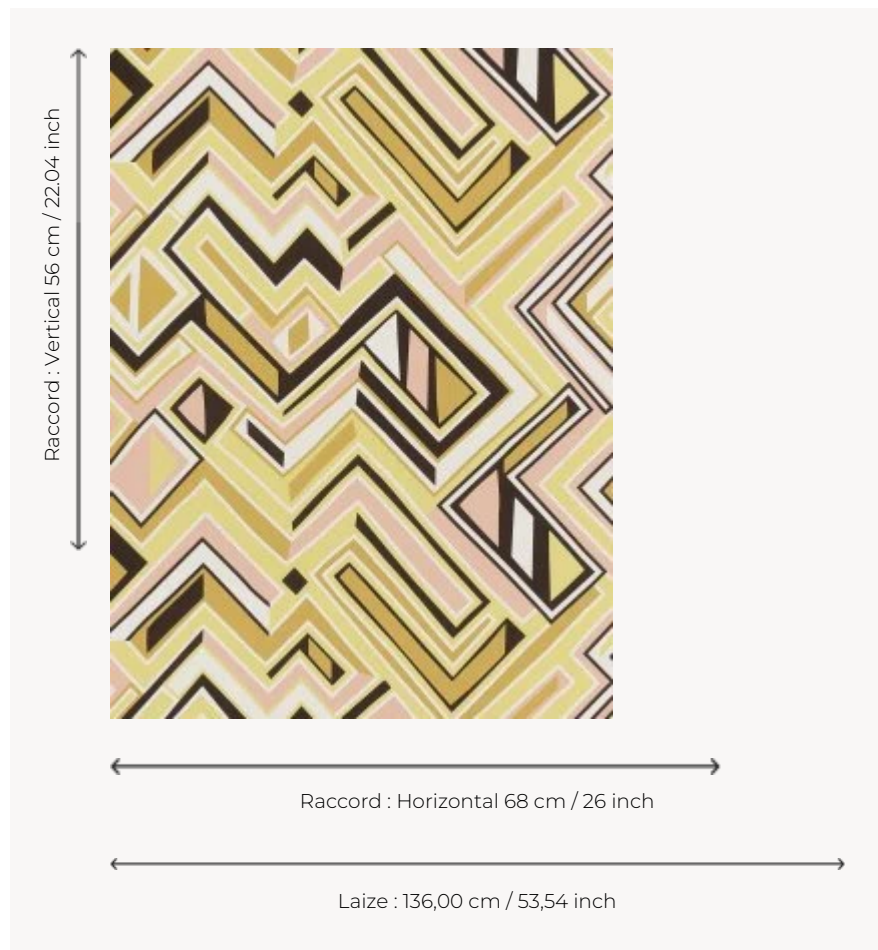

# FP870001 OKA

Graphic pattern evoking a river and its streams that meander and give rhythm to the wall. Printed in wide width on a non-woven satin backing.

## FP870001 - Sorbet

## Pierre Frey

<b>TYPE</b>	Wide width printed wallpapers
<b>SALES UNIT</b>	Available per meter/yard
<b>BACKING</b>	NON WOVEN
<b>COMPOSITION</b>	-
<b>WIDTH</b>	136 cm / 53,54 inch
<b>REPEAT</b>	H: 68 cm - 26,00 inch V: 56 cm - 22,04 inch Straight repeat
<b>WEIGHT</b>	180 gr / m <sup>2</sup>
<b>CARE</b>	
<b>TRIMMING</b>	Pretrimmed
<b>HANGING/REMOVING</b>	Paste the wall Wet removable
<b>CERTIFICATIONS</b>	EUROCLASS B-s1,d0 ASTM E84 Class A
<b>NOTES</b>	Flame retardant backing
<b>INFORMATION</b>	Use the trim & join marks during installation. Double-cut installation.
<b>BOOK</b>	F9979PPFREY33