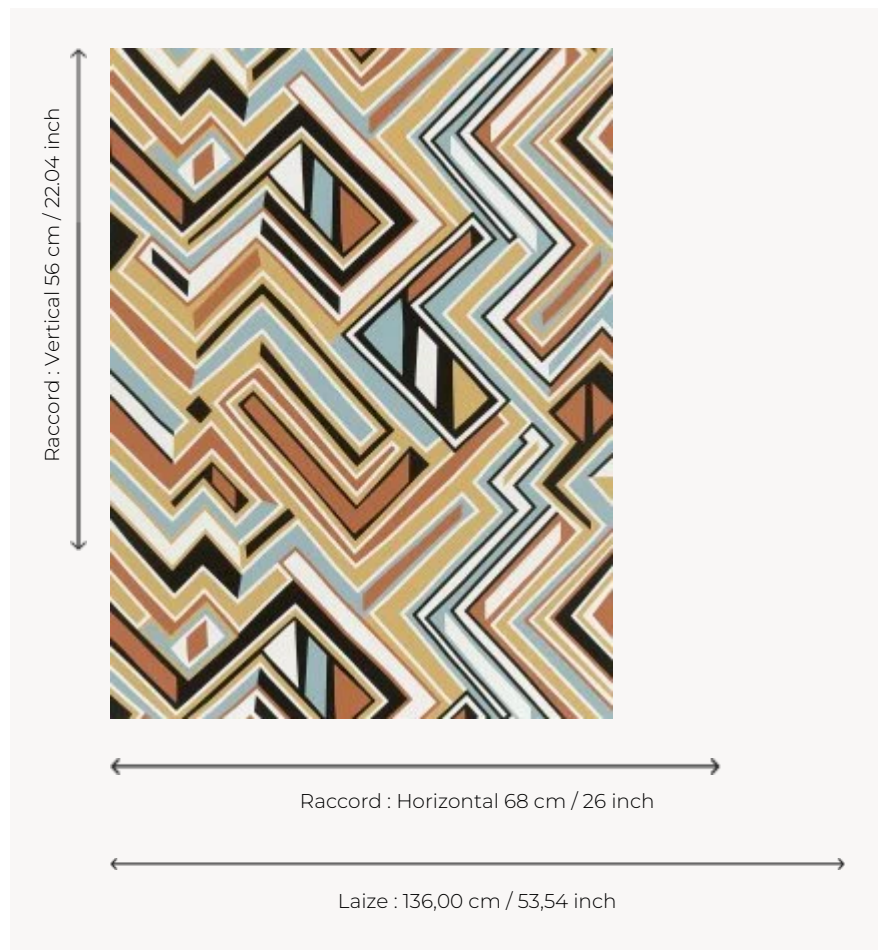

FP870002 OKA

Graphic pattern evoking a river and its streams that meander and give rhythm to the wall. Printed in wide width on a non-woven satin backing.

FP870002 - Boiserie

Pierre Frey

TYPE	Wide width printed wallpapers
SALES UNIT	Available per meter/yard
BACKING	NON WOVEN
COMPOSITION	-
WIDTH	136 cm / 53,54 inch
REPEAT	H: 68 cm - 26,00 inch V: 56 cm - 22,04 inch Straight repeat
WEIGHT	180 gr / m ²
CARE	
TRIMMING	Pretrimmed
HANGING/REMOVING	Paste the wall Wet removable
CERTIFICATIONS	EUROCLASS B-s1,d0 ASTM E84 Class A
NOTES	Flame retardant backing
INFORMATION	Use the trim & join marks during installation. Double-cut installation.
BOOK	F9979PPFREY33