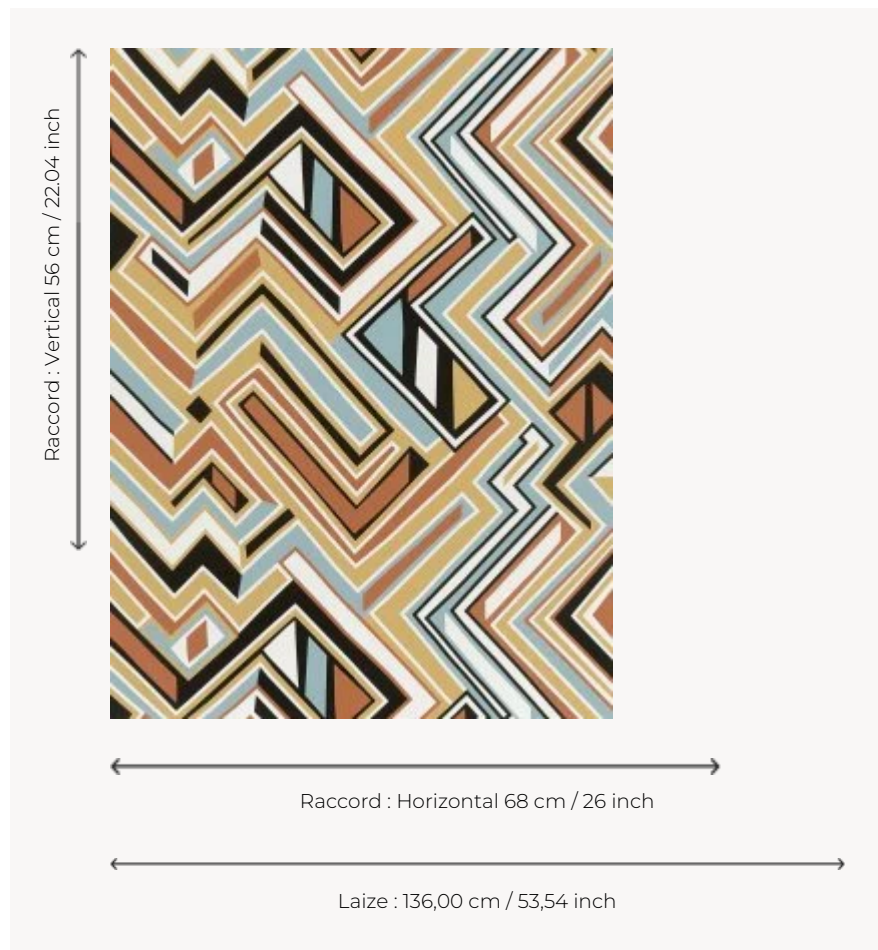

FP870002 OKA

Graphic pattern evoking a river and its streams that meander and give rhythm to the wall. Printed in wide width on a non-woven satin backing.

FP870002 - Boiserie

Pierre Frey

TYPE	Wide width printed wallpapers
SALES UNIT	Available per meter/yard
BACKING	NON WOVEN
COMPOSITION	-
WIDTH	136 cm / 53,54 inch
REPEAT	H: 68 cm - 26,00 inch V: 56 cm - 22,04 inch Straight repeat
WEIGHT	180 gr / m ²
CARE	
TRIMMING	Pretrimmed
HANGING/REMOVING	Paste the wall Wet removable
CERTIFICATIONS	EUROCLASS B-s1,d0 ASTM E84 Class A
NOTES	Flame retardant backing
INFORMATION	Use the trim & join marks during installation. Double-cut installation.
BOOK	F9979PPFREY33