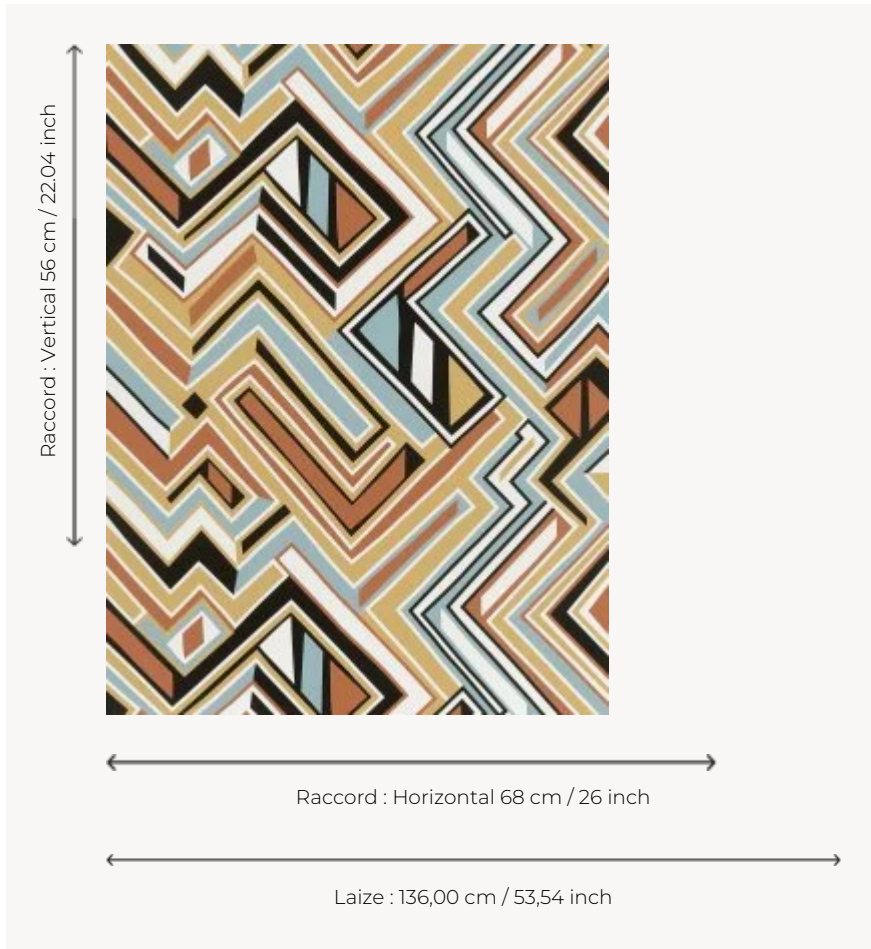

# FP870002 OKA

Graphic pattern evoking a river and its streams that meander and give rhythm to the wall. Printed in wide width on a non-woven satin backing.

## Pierre Frey

<b>TYPE</b>	Wide width printed wallpapers
<b>SALES UNIT</b>	Available per meter/yard
<b>BACKING</b>	NON WOVEN
<b>COMPOSITION</b>	-
<b>WIDTH</b>	136 cm / 53,54 inch
<b>REPEAT</b>	H: 68 cm - 26,00 inch V: 56 cm - 22,04 inch Straight repeat
<b>WEIGHT</b>	180 gr / m <sup>2</sup>
<b>CARE</b>	
<b>TRIMMING</b>	Pretrimmed
<b>HANGING/REMOVING</b>	Paste the wall Wet removable
<b>CERTIFICATIONS</b>	EUROCLASS B-s1,d0 ASTM E84 Class A
<b>NOTES</b>	Flame retardant backing
<b>INFORMATION</b>	Use the trim & join marks during installation. Double-cut installation.
<b>BOOK</b>	F9979PPFREY33