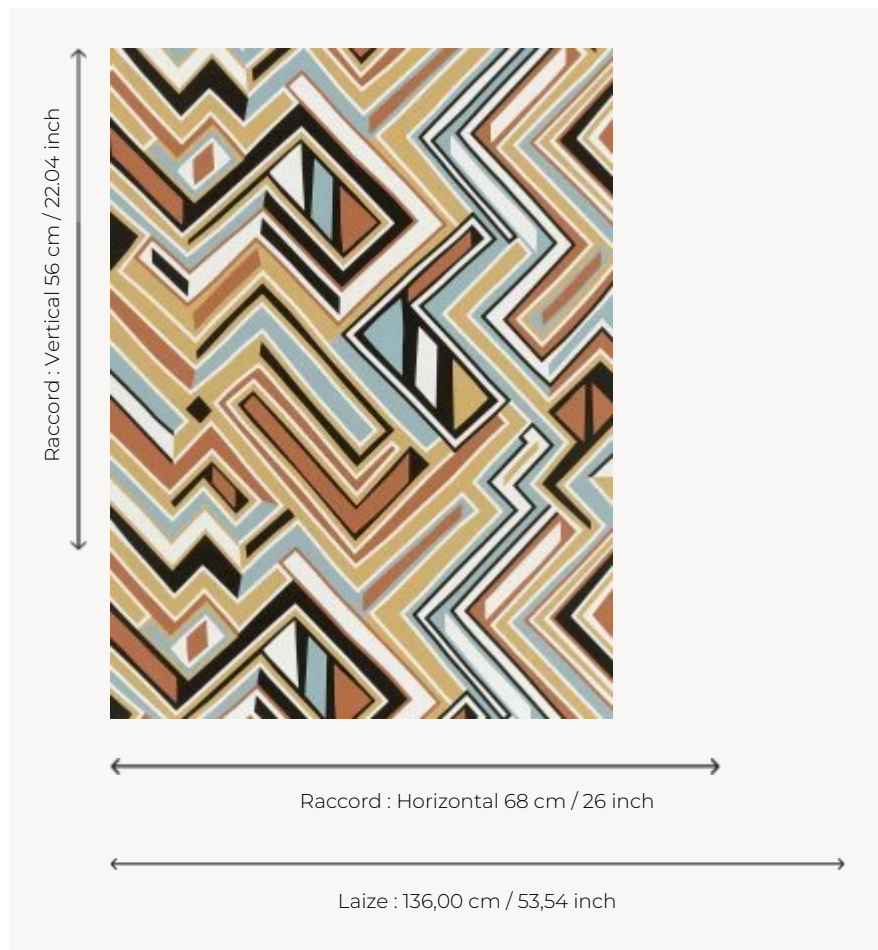

# FP870002 OKA

Graphic pattern evoking a river and its streams that meander and give rhythm to the wall. Printed in wide width on a non-woven satin backing.

## Pierre Frey

<b>TYPE</b>	Wide width printed wallpapers
<b>SALES UNIT</b>	Available per meter/yard
<b>BACKING</b>	NON WOVEN
<b>COMPOSITION</b>	-
<b>WIDTH</b>	136 cm / 53,54 inch
<b>REPEAT</b>	H: 68 cm - 26,00 inch V: 56 cm - 22,04 inch Straight repeat
<b>WEIGHT</b>	180 gr / m <sup>2</sup>
<b>CARE</b>	
<b>TRIMMING</b>	Pretrimmed
<b>HANGING/REMOVING</b>	Paste the wall Wet removable
<b>CERTIFICATIONS</b>	EUROCLASS B-s1,d0 ASTM E84 Class A
<b>NOTES</b>	Flame retardant backing
<b>INFORMATION</b>	Use the trim & join marks during installation. Double-cut installation.
<b>BOOK</b>	F9979PPFREY33