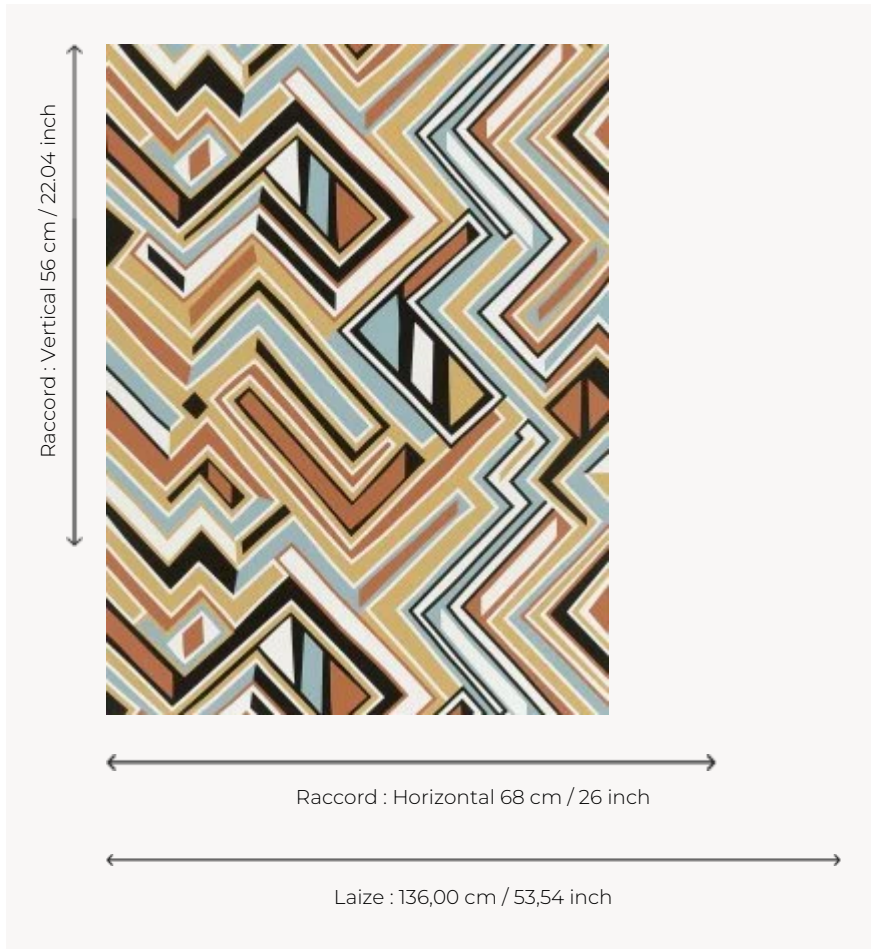

FP870002 OKA

Graphic pattern evoking a river and its streams that meander and give rhythm to the wall. Printed in wide width on a non-woven satin backing.

FP870002 - Boiserie

Pierre Frey

TYPE	Wide width printed wallpapers
SALES UNIT	Available per meter/yard
BACKING	NON WOVEN
COMPOSITION	-
WIDTH	136 cm / 53,54 inch
REPEAT	H: 68 cm - 26,00 inch V: 56 cm - 22,04 inch Straight repeat
WEIGHT	180 gr / m ²
CARE	
TRIMMING	Pretrimmed
HANGING/REMOVING	Paste the wall Wet removable
CERTIFICATIONS	EUROCLASS B-s1,d0 ASTM E84 Class A
NOTES	Flame retardant backing
INFORMATION	Use the trim & join marks during installation. Double-cut installation.
BOOK	F9979PPFREY33