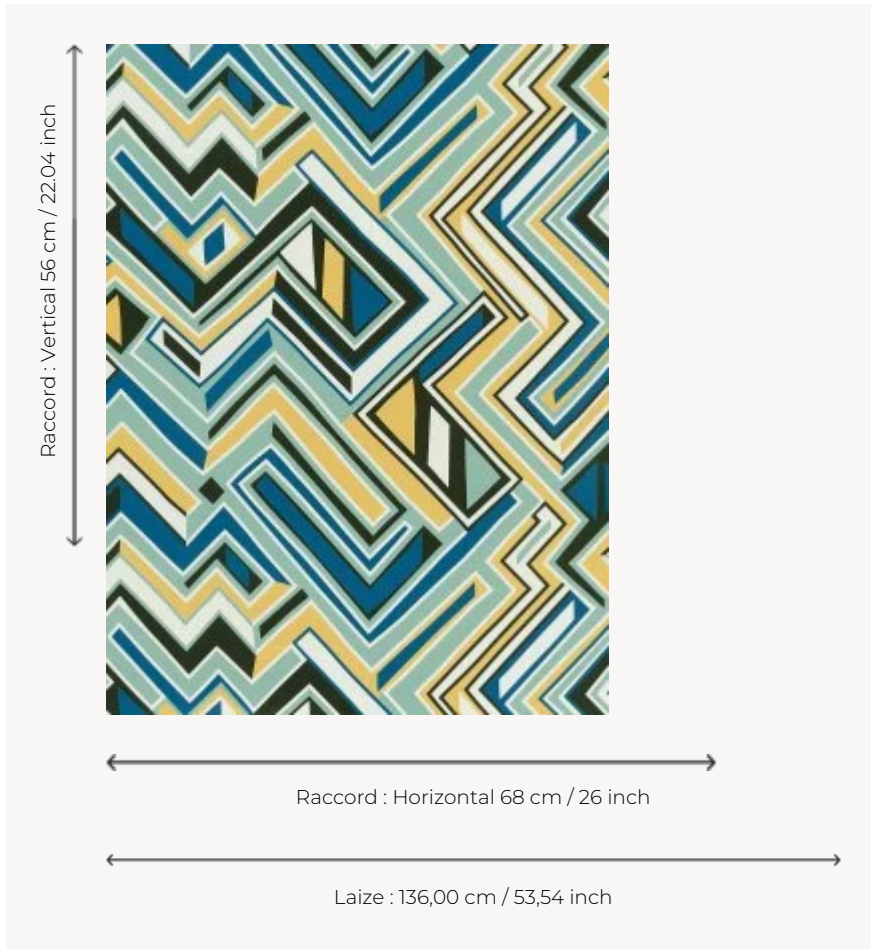

FP870003 OKA

Graphic pattern evoking a river and its streams that meander and give rhythm to the wall. Printed in wide width on a non-woven satin backing.

FP870003 - Ocean

Pierre Frey

TYPE	Wide width printed wallpapers
SALES UNIT	Available per meter/yard
BACKING	NON WOVEN
COMPOSITION	-
WIDTH	136 cm / 53,54 inch
REPEAT	H: 68 cm - 26,00 inch V: 56 cm - 22,04 inch Straight repeat
WEIGHT	180 gr / m ²
CARE	
TRIMMING	Pretrimmed
HANGING/REMOVING	Paste the wall Wet removable
CERTIFICATIONS	EUROCLASS B-s1,d0 ASTM E84 Class A
NOTES	Flame retardant backing
INFORMATION	Use the trim & join marks during installation. Double-cut installation.
BOOK	F9979PPFREY33