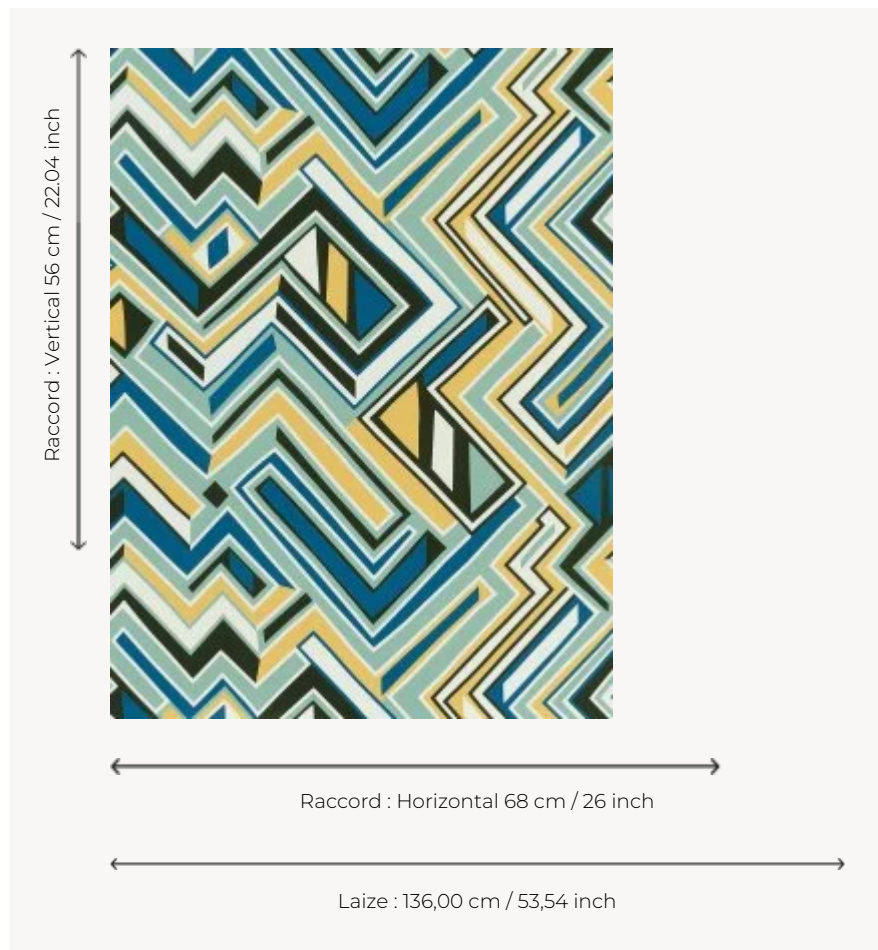

FP870003 OKA

Graphic pattern evoking a river and its streams that meander and give rhythm to the wall. Printed in wide width on a non-woven satin backing.

FP870003 - Ocean

Pierre Frey

TYPE	Wide width printed wallpapers
SALES UNIT	Available per meter/yard
BACKING	NON WOVEN
COMPOSITION	-
WIDTH	136 cm / 53,54 inch
REPEAT	H: 68 cm - 26,00 inch V: 56 cm - 22,04 inch Straight repeat
WEIGHT	180 gr / m ²
CARE	
TRIMMING	Pretrimmed
HANGING/REMOVING	Paste the wall Wet removable
CERTIFICATIONS	EUROCLASS B-s1,d0 ASTM E84 Class A
NOTES	Flame retardant backing
INFORMATION	Use the trim & join marks during installation. Double-cut installation.
BOOK	F9979PPFREY33