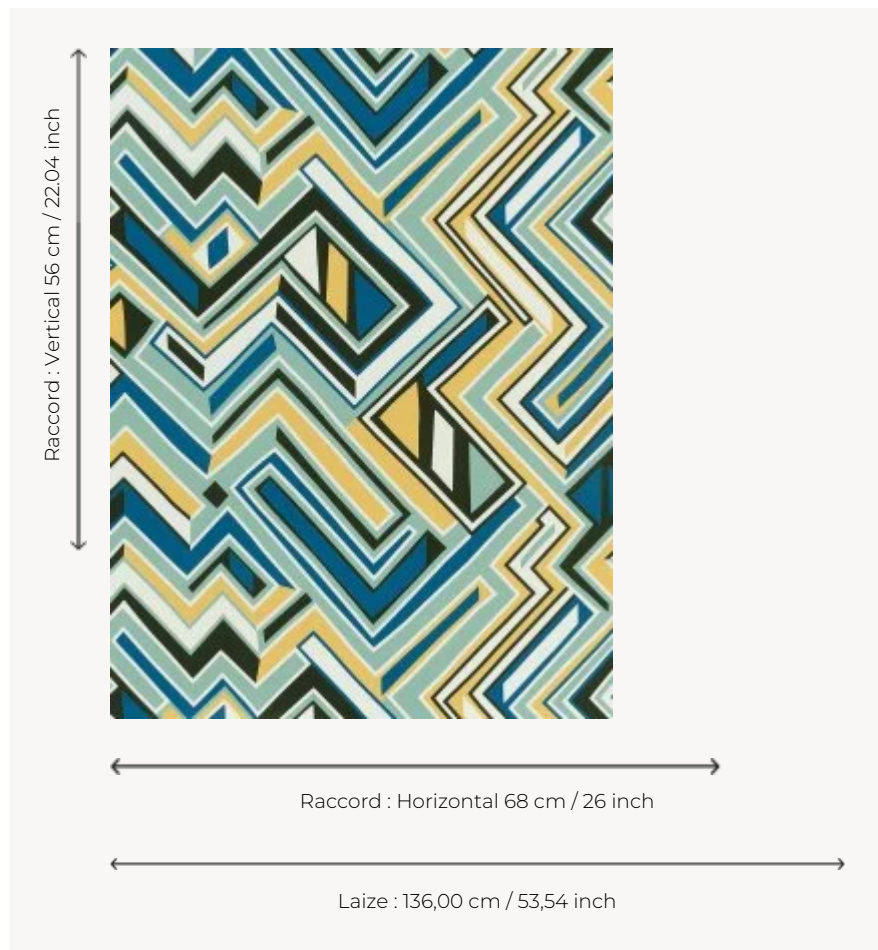

# FP870003 OKA

Graphic pattern evoking a river and its streams that meander and give rhythm to the wall. Printed in wide width on a non-woven satin backing.

## Pierre Frey

<b>TYPE</b>	Wide width printed wallpapers
<b>SALES UNIT</b>	Available per meter/yard
<b>BACKING</b>	NON WOVEN
<b>COMPOSITION</b>	-
<b>WIDTH</b>	136 cm / 53,54 inch
<b>REPEAT</b>	H: 68 cm - 26,00 inch V: 56 cm - 22,04 inch Straight repeat
<b>WEIGHT</b>	180 gr / m <sup>2</sup>
<b>CARE</b>	
<b>TRIMMING</b>	Pretrimmed
<b>HANGING/REMOVING</b>	Paste the wall Wet removable
<b>CERTIFICATIONS</b>	EUROCLASS B-s1,d0 ASTM E84 Class A
<b>NOTES</b>	Flame retardant backing
<b>INFORMATION</b>	Use the trim & join marks during installation. Double-cut installation.
<b>BOOK</b>	F9979PPFREY33