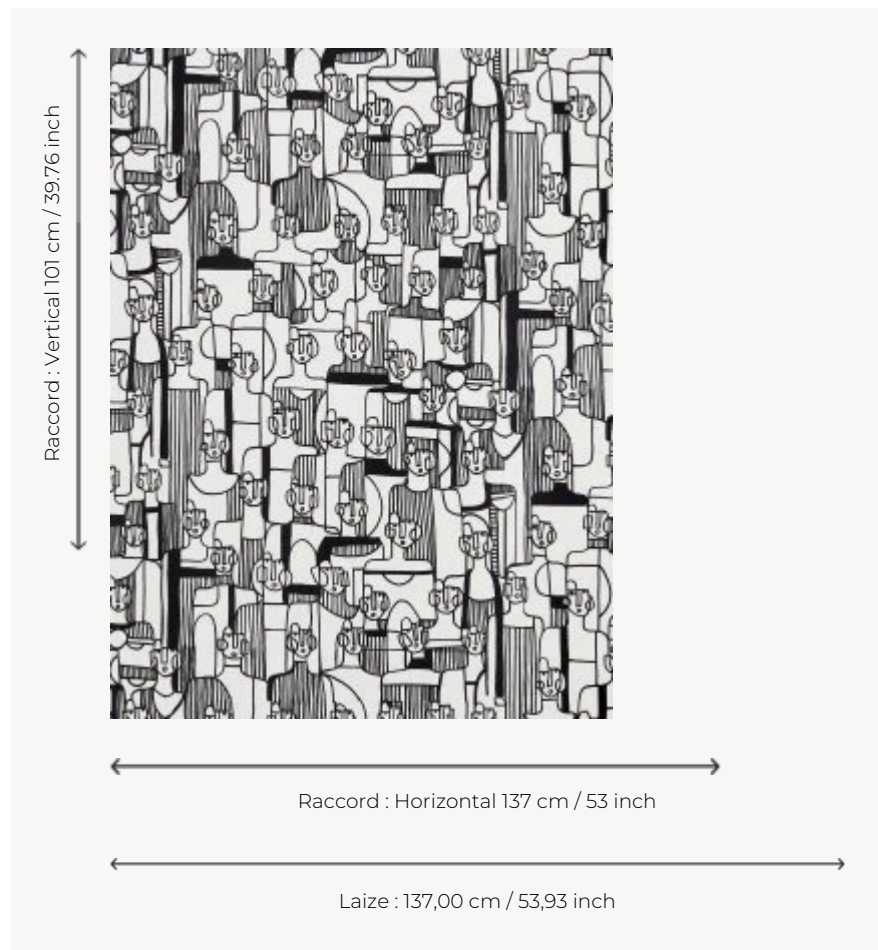

FP871001 LES MODELES

Graphic and colorful silhouettes give rhythm to this wallpaper, like a fashion show. Printed in wide width on non-woven satin backing. Design by Fanny Kuminn.

FP871001 - Noir

Pierre Frey

TYPE	Wide width printed wallpapers
ARTIST	Fanny Kummin
SALES UNIT	Available per meter/yard
BACKING	NON WOVEN
COMPOSITION	-
WIDTH	137 cm / 53,93 inch
REPEAT	H: 137 cm - 53,00 inch V: 101 cm - 39,76 inch Straight repeat
WEIGHT	180 gr / m ²
CARE	
TRIMMING	Pretrimmed
HANGING/REMOVING	Paste the wall Wet removable
CERTIFICATIONS	EUROCLASS B-s1,d0 ASTM E84 Class A
NOTES	Flame retardant backing
INFORMATION	Use the trim & join marks during installation. Double-cut installation.
BOOK	F9979PPFREY33

2 Colors

FP871001
Noir

FP871002
Multicolore