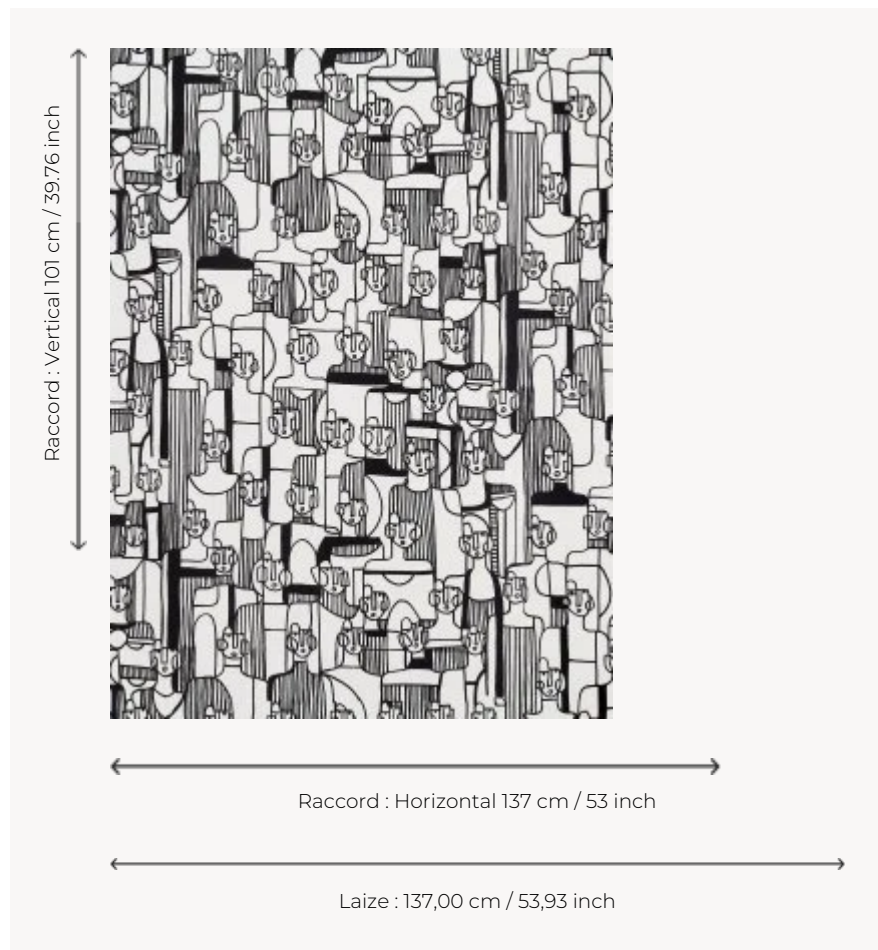

FP871001 LES MODELES

Graphic and colorful silhouettes give rhythm to this wallpaper, like a fashion show. Printed in wide width on non-woven satin backing. Design by Fanny Kuminn.

FP871001 - Noir

Pierre Frey

TYPE	Wide width printed wallpapers
ARTIST	Fanny Kummin
SALES UNIT	Available per meter/yard
BACKING	NON WOVEN
COMPOSITION	-
WIDTH	137 cm / 53,93 inch
REPEAT	H: 137 cm - 53,00 inch V: 101 cm - 39,76 inch Straight repeat
WEIGHT	180 gr / m ²
CARE	
TRIMMING	Pretrimmed
HANGING/REMOVING	Paste the wall Wet removable
CERTIFICATIONS	EUROCLASS B-s1,d0 ASTM E84 Class A
NOTES	Flame retardant backing
INFORMATION	Use the trim & join marks during installation. Double-cut installation.
BOOK	F9979PPFREY33

2 Colors

FP871001
Noir

FP871002
Multicolore