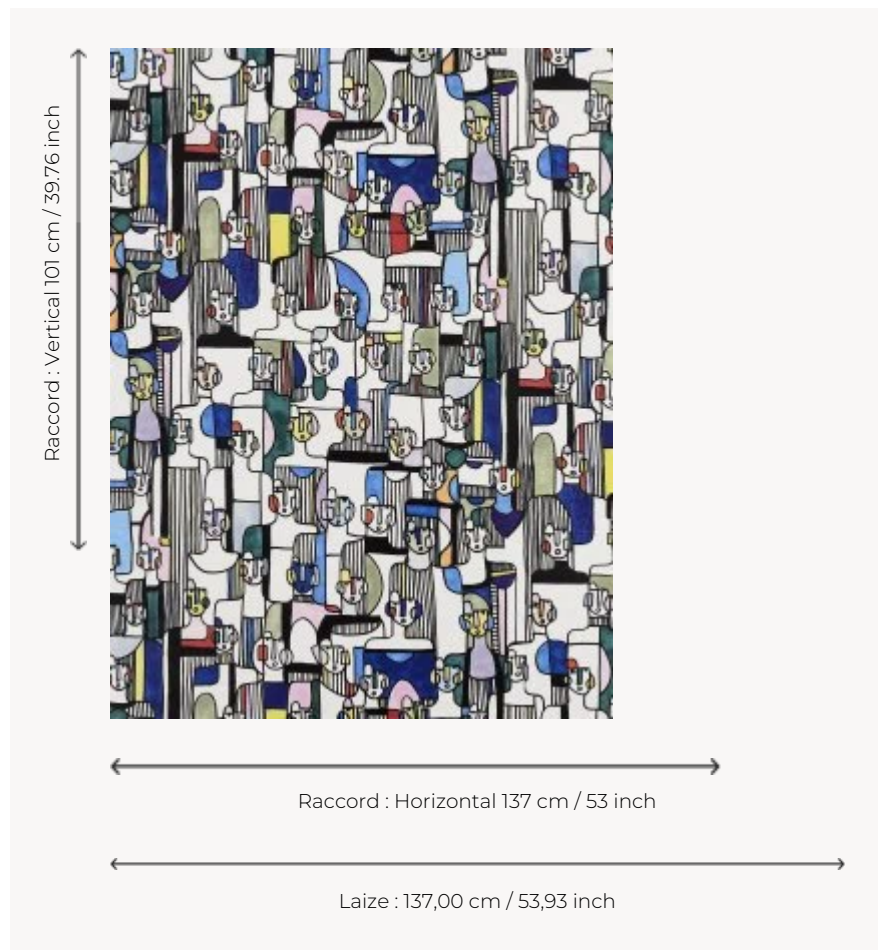

FP871002 LES MODELES

Graphic and colorful silhouettes give rhythm to this wallpaper, like a fashion show. Printed in wide width on non-woven satin backing. Design by Fanny Kuminn.

FP871002 - Multicolore

Pierre Frey

TYPE	Wide width printed wallpapers
ARTIST	Fanny Kummin
SALES UNIT	Available per meter/yard
BACKING	NON WOVEN
COMPOSITION	-
WIDTH	137 cm / 53,93 inch
REPEAT	H: 137 cm - 53,00 inch V: 101 cm - 39,76 inch Straight repeat
WEIGHT	180 gr / m ²
CARE	
TRIMMING	Pretrimmed
HANGING/REMOVING	Paste the wall Wet removable
CERTIFICATIONS	EUROCLASS B-s1,d0 ASTM E84 Class A
NOTES	Flame retardant backing
INFORMATION	Use the trim & join marks during installation. Double-cut installation.
BOOK	F9979PPFREY33

2 Colors

FP871001
Noir

FP871002
Multicolore