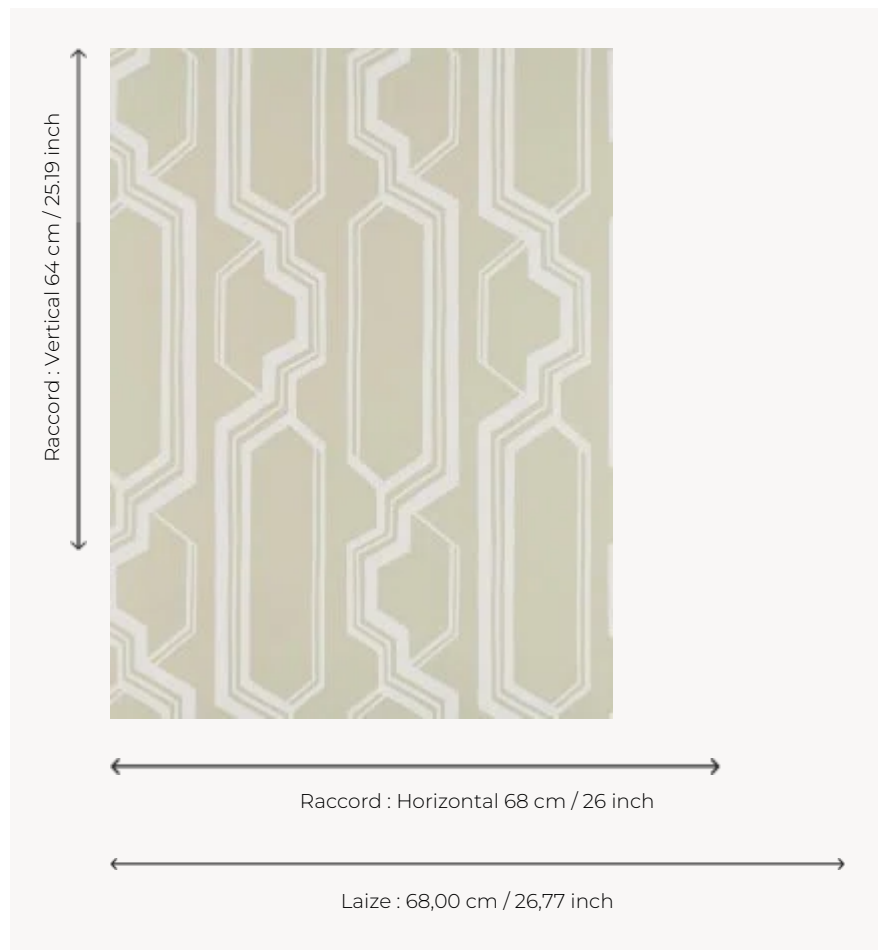

# FP872001 MARIINSKY

Rhythmic and graphic stripe evoking the architecture of the Mariinsky Palace. The combination of traditional printing and the sandblasted ink technique brings matte and relief to the design.

## Pierre Frey

<b>TYPE</b>	Small width printed wallpapers
<b>SALES UNIT</b>	Available per roll of 10,05 mts
<b>BACKING</b>	NON WOVEN
<b>COMPOSITION</b>	-
<b>WIDTH</b>	68 cm / 26,77 inch
<b>REPEAT</b>	H: 68 cm - 26,00 inch V: 64 cm - 25,19 inch Straight repeat
<b>WEIGHT</b>	175 gr / m <sup>2</sup>
<b>CARE</b>	
<b>TRIMMING</b>	Trimmed
<b>HANGING/REMOVING</b>	Paste the wall Strippable
<b>CERTIFICATIONS</b>	EUROCLASS B-s1,d0 ASTM E84 Class A
<b>NOTES</b>	Good lightfastness Flame retardant backing
<b>BOOK</b>	F9979PPFREY33