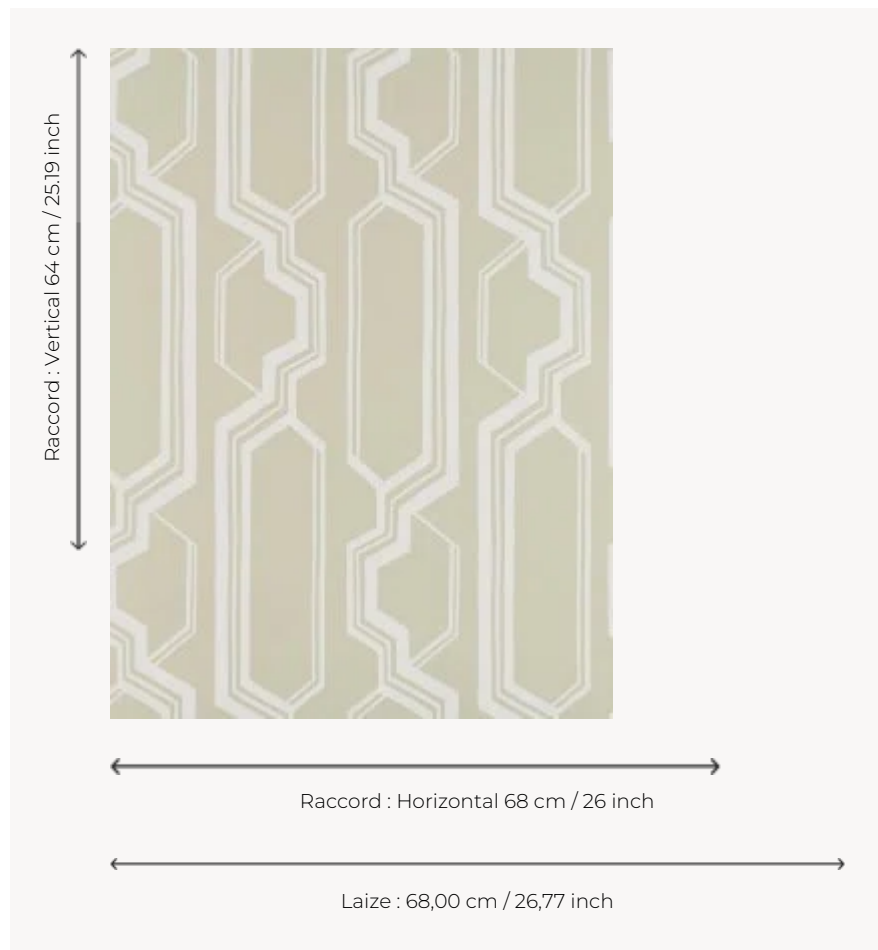

FP872001 MARIINSKY

Rhythmic and graphic stripe evoking the architecture of the Mariinsky Palace. The combination of traditional printing and the sandblasted ink technique brings matte and relief to the design.

FP872001 - Lin

Pierre Frey

TYPE	Small width printed wallpapers
SALES UNIT	Available per roll of 10,05 mts
BACKING	NON WOVEN
COMPOSITION	-
WIDTH	68 cm / 26,77 inch
REPEAT	H: 68 cm - 26,00 inch V: 64 cm - 25,19 inch Straight repeat
WEIGHT	175 gr / m²
CARE	
TRIMMING	Trimmed
HANGING/REMOVING	Paste the wall Strippable
CERTIFICATIONS	EUROCLASS B-s1,d0 ASTM E84 Class A
NOTES	Good lightfastness Flame retardant backing
BOOK	F9979PPFREY33