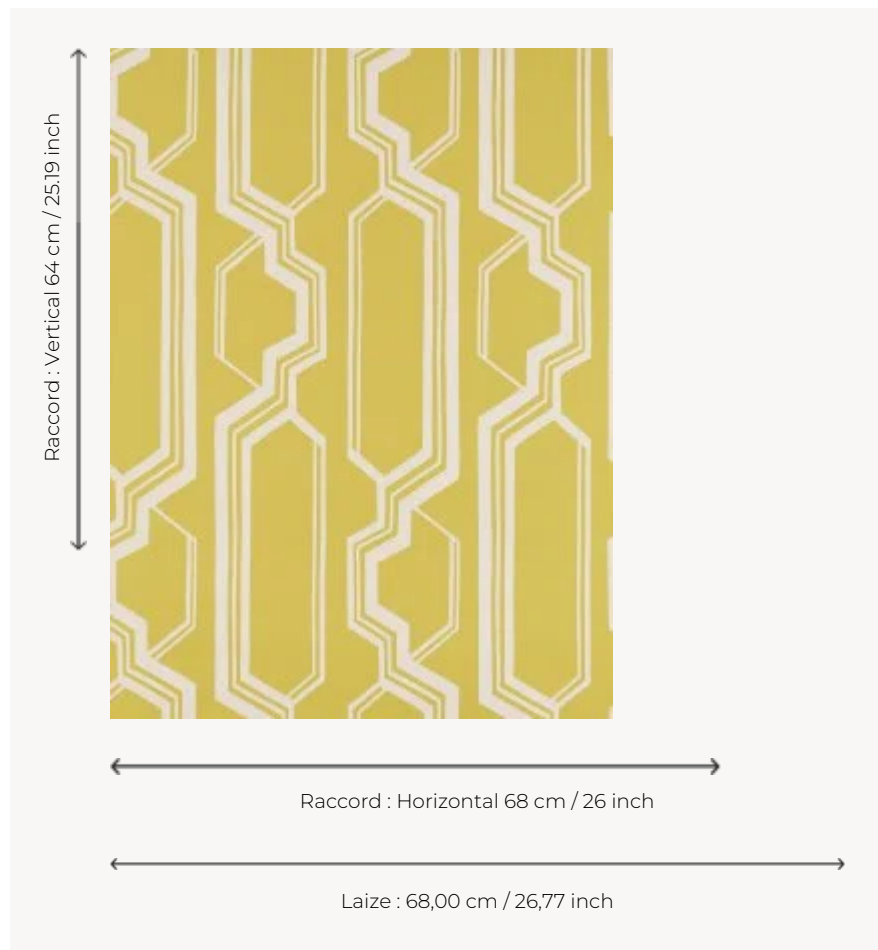

# FP872002 MARIINSKY

Rhythmic and graphic stripe evoking the architecture of the Mariinsky Palace. The combination of traditional printing and the sandblasted ink technique brings matte and relief to the design.

## Pierre Frey

<b>TYPE</b>	Small width printed wallpapers
<b>SALES UNIT</b>	Available per roll of 10,05 mts
<b>BACKING</b>	NON WOVEN
<b>COMPOSITION</b>	-
<b>WIDTH</b>	68 cm / 26,77 inch
<b>REPEAT</b>	H: 68 cm - 26,00 inch V: 64 cm - 25,19 inch Straight repeat
<b>WEIGHT</b>	175 gr / m <sup>2</sup>
<b>CARE</b>	
<b>TRIMMING</b>	Trimmed
<b>HANGING/REMOVING</b>	Paste the wall Strippable
<b>CERTIFICATIONS</b>	EUROCLASS B-s1,d0 ASTM E84 Class A
<b>NOTES</b>	Good lightfastness Flame retardant backing
<b>BOOK</b>	F9979PPFREY33