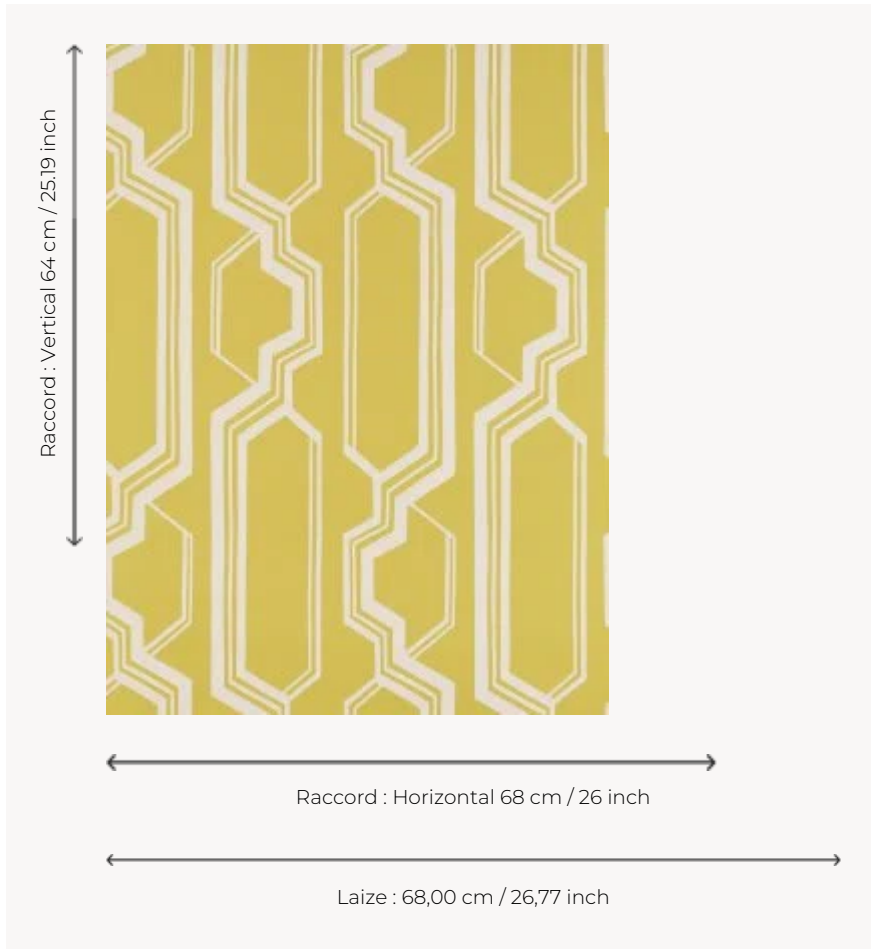

# FP872002 MARIINSKY

Rhythmic and graphic stripe evoking the architecture of the Mariinsky Palace. The combination of traditional printing and the sandblasted ink technique brings matte and relief to the design.

## Pierre Frey

<b>TYPE</b>	Small width printed wallpapers
<b>SALES UNIT</b>	Available per roll of 10,05 mts
<b>BACKING</b>	NON WOVEN
<b>COMPOSITION</b>	-
<b>WIDTH</b>	68 cm / 26,77 inch
<b>REPEAT</b>	H: 68 cm - 26,00 inch V: 64 cm - 25,19 inch Straight repeat
<b>WEIGHT</b>	175 gr / m <sup>2</sup>
<b>CARE</b>	
<b>TRIMMING</b>	Trimmed
<b>HANGING/REMOVING</b>	Paste the wall Strippable
<b>CERTIFICATIONS</b>	EUROCLASS B-s1,d0 ASTM E84 Class A
<b>NOTES</b>	Good lightfastness Flame retardant backing
<b>BOOK</b>	F9979PPFREY33