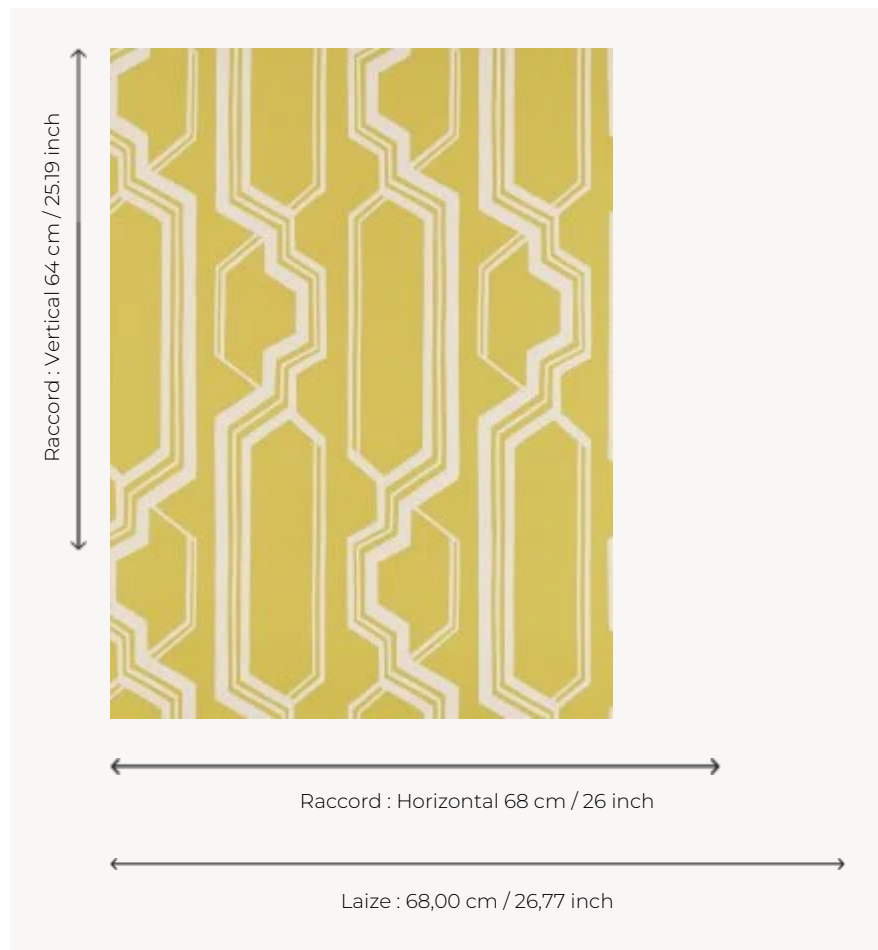

## FP872002 MARIINSKY

Rhythmic and graphic stripe evoking the architecture of the Mariinsky Palace. The combination of traditional printing and the sandblasted ink technique brings matte and relief to the design.

### Pierre Frey

<b>TYPE</b>	Small width printed wallpapers
<b>SALES UNIT</b>	Available per roll of 10,05 mts
<b>BACKING</b>	NON WOVEN
<b>COMPOSITION</b>	-
<b>WIDTH</b>	68 cm / 26,77 inch
<b>REPEAT</b>	H: 68 cm - 26,00 inch V: 64 cm - 25,19 inch Straight repeat
<b>WEIGHT</b>	175 gr / m <sup>2</sup>
<b>CARE</b>	
<b>TRIMMING</b>	Trimmed
<b>HANGING/REMOVING</b>	Paste the wall Strippable
<b>CERTIFICATIONS</b>	EUROCLASS B-s1,d0 ASTM E84 Class A
<b>NOTES</b>	Good lightfastness Flame retardant backing
<b>BOOK</b>	F9979PPFREY33