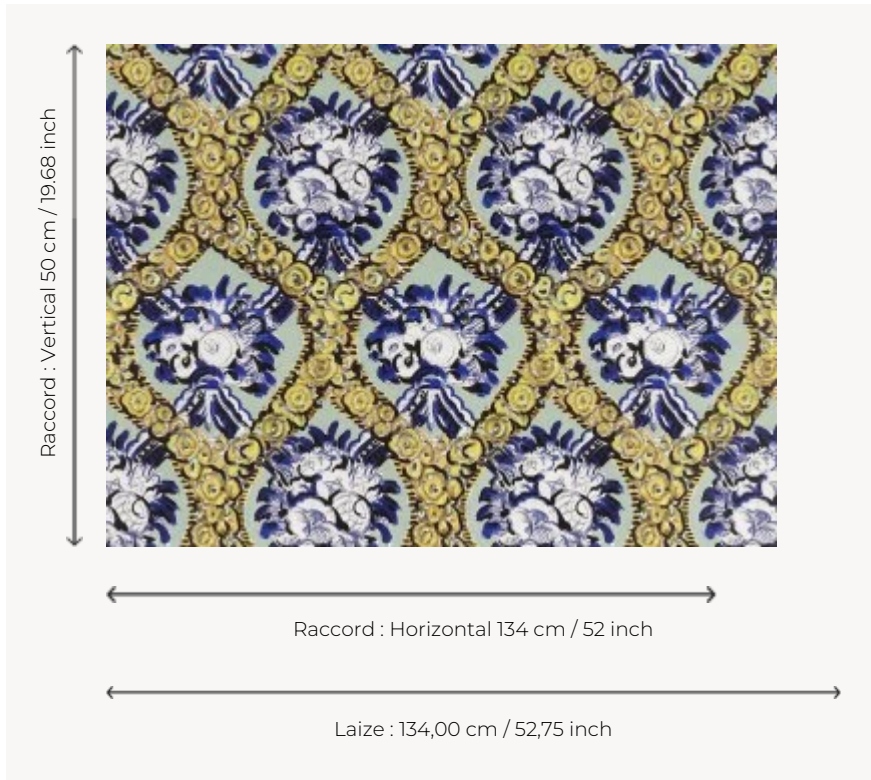

FP873001 ANASTASIA

Roses, peonies and ranunculus buds adorn this medallion composition with modernity. The wide digital print on glazed non-woven backing faithfully reproduces a gouache from the 1920's kept in the archives of the Maison Pierre Frey.

FP873001 - Bleuets

Pierre Frey

TYPE	Wide width printed wallpapers
SALES UNIT	Available per meter/yard
BACKING	NON WOVEN
COMPOSITION	-
WIDTH	134 cm / 52,75 inch
REPEAT	H: 134 cm - 52,00 inch V: 50 cm - 19,68 inch Straight repeat
WEIGHT	185 gr / m ²
CARE	 
TRIMMING	Pretrimmed
HANGING/REMOVING	Paste the wall Strippable
CERTIFICATIONS	EUROCLASS B-s1,d0 ASTM E84 Class A
NOTES	Good lightfastness Flame retardant backing
INFORMATION	Use the trim & join marks during installation. Double-cut installation.
BOOK	F9979PPFREY33