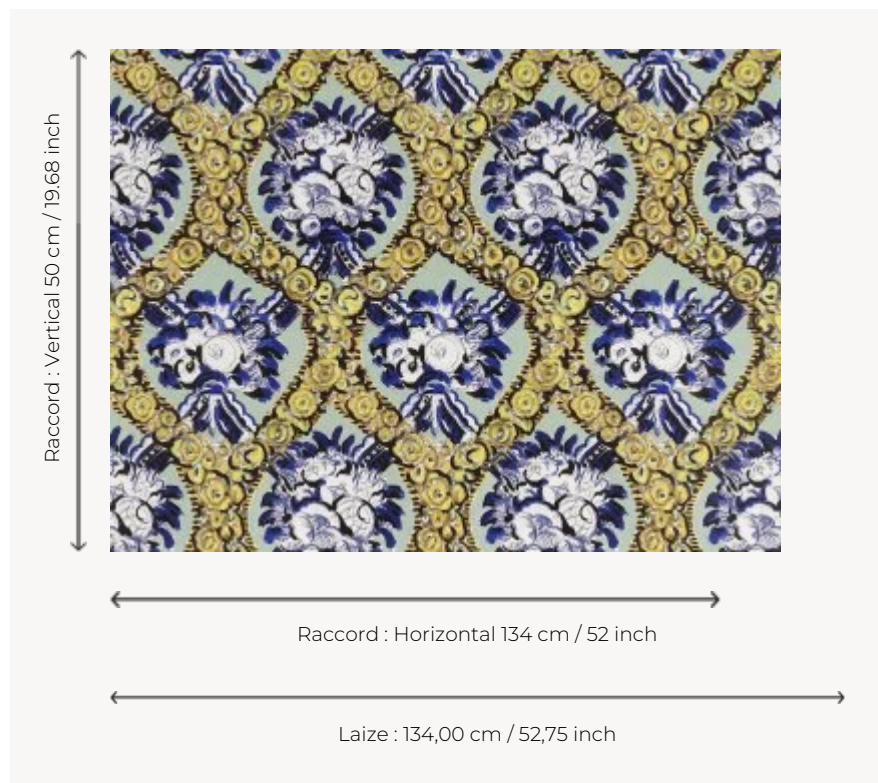

FP873001 ANASTASIA

Roses, peonies and ranunculus buds adorn this medallion composition with modernity. The wide digital print on glazed non-woven backing faithfully reproduces a gouache from the 1920's kept in the archives of the Maison Pierre Frey.

FP873001 - Bleuets

Pierre Frey

TYPE	Wide width printed wallpapers
SALES UNIT	Available per meter/yard
BACKING	NON WOVEN
COMPOSITION	-
WIDTH	134 cm / 52,75 inch
REPEAT	H: 134 cm - 52,00 inch V: 50 cm - 19,68 inch Straight repeat
WEIGHT	185 gr / m ²
CARE	 
TRIMMING	Pretrimmed
HANGING/REMOVING	Paste the wall Strippable
CERTIFICATIONS	EUROCLASS B-s1,d0 ASTM E84 Class A
NOTES	Good lightfastness Flame retardant backing
INFORMATION	Use the trim & join marks during installation. Double-cut installation.
BOOK	F9979PPFREY33