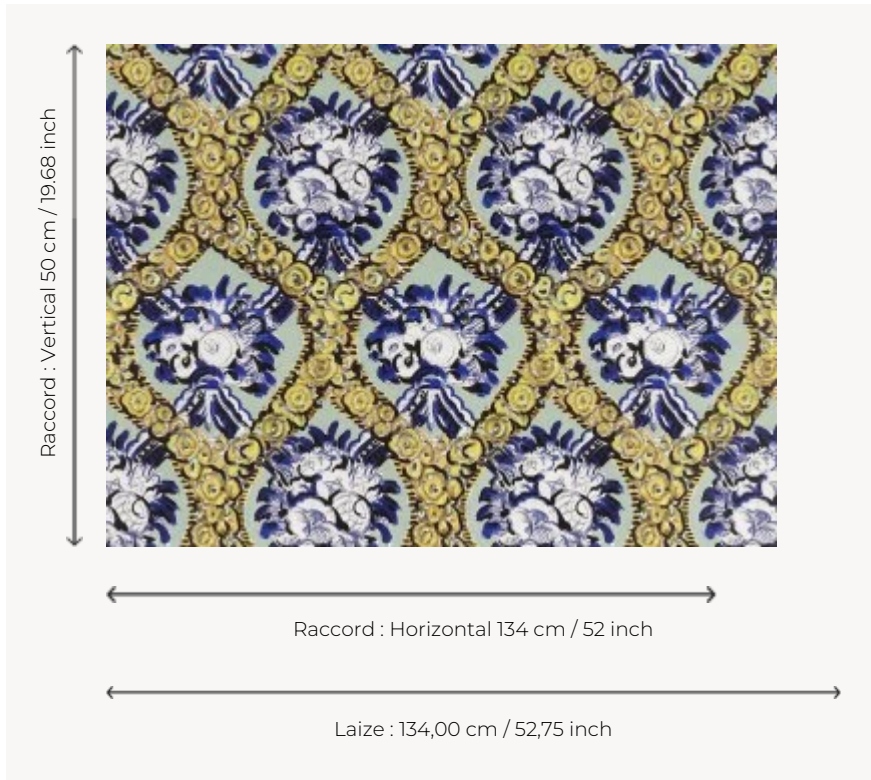

### Pierre Frey

<b>TYPE</b>	Wide width printed wallpapers
<b>SALES UNIT</b>	Available per meter/yard
<b>BACKING</b>	NON WOVEN
<b>COMPOSITION</b>	-
<b>WIDTH</b>	134 cm / 52,75 inch
<b>REPEAT</b>	H: 134 cm - 52,00 inch V: 50 cm - 19,68 inch Straight repeat
<b>WEIGHT</b>	185 gr / m <sup>2</sup>
<b>CARE</b>	 
<b>TRIMMING</b>	Pretrimmed
<b>HANGING/REMOVING</b>	Paste the wall Strippable
<b>CERTIFICATIONS</b>	EUROCLASS B-s1,d0 ASTM E84 Class A
<b>NOTES</b>	Good lightfastness Flame retardant backing
<b>INFORMATION</b>	Use the trim & join marks during installation. Double-cut installation.
<b>BOOK</b>	F9979PPFREY33