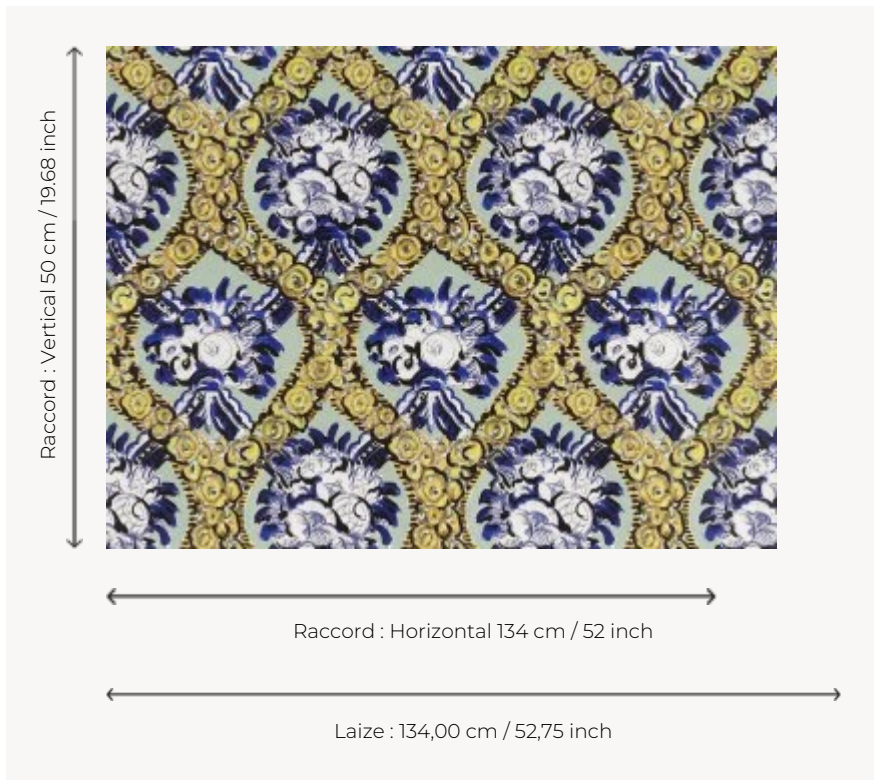

FP873001 ANASTASIA

Roses, peonies and ranunculus buds adorn this medallion composition with modernity. The wide digital print on glazed non-woven backing faithfully reproduces a gouache from the 1920's kept in the archives of the Maison Pierre Frey.

FP873001 - Bleuets

Pierre Frey

TYPE	Wide width printed wallpapers
SALES UNIT	Available per meter/yard
BACKING	NON WOVEN
COMPOSITION	-
WIDTH	134 cm / 52,75 inch
REPEAT	H: 134 cm - 52,00 inch V: 50 cm - 19,68 inch Straight repeat
WEIGHT	185 gr / m ²
CARE	 
TRIMMING	Pretrimmed
HANGING/REMOVING	Paste the wall Strippable
CERTIFICATIONS	EUROCLASS B-s1,d0 ASTM E84 Class A
NOTES	Good lightfastness Flame retardant backing
INFORMATION	Use the trim & join marks during installation. Double-cut installation.
BOOK	F9979PPFREY33