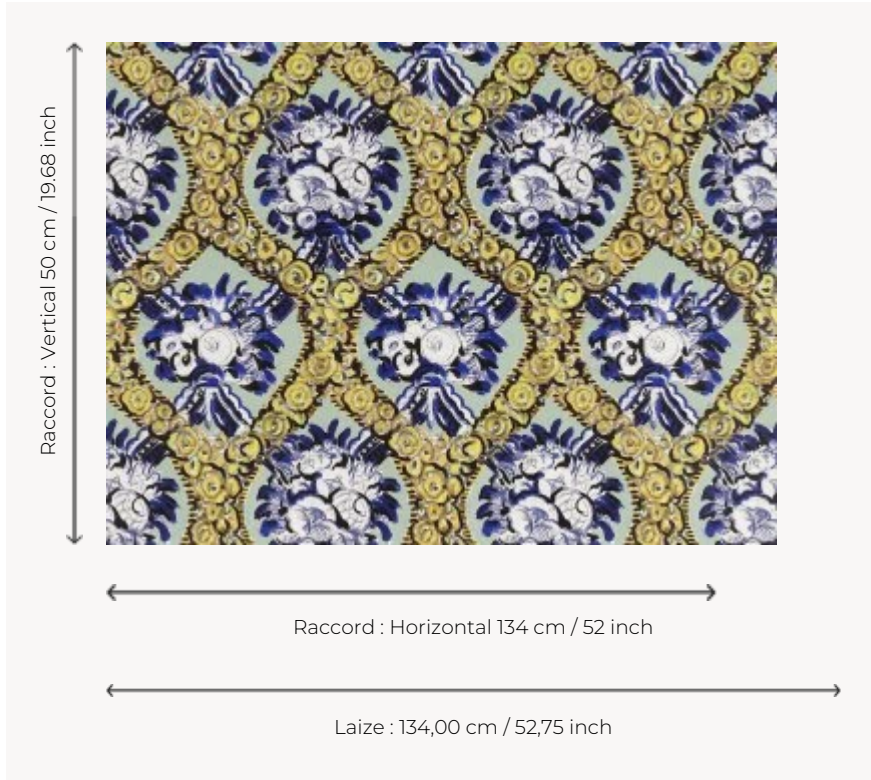

FP873001 - Bleuets

Pierre Frey

TYPE	Wide width printed wallpapers
SALES UNIT	Available per meter/yard
BACKING	NON WOVEN
COMPOSITION	-
WIDTH	134 cm / 52,75 inch
REPEAT	H: 134 cm - 52,00 inch V: 50 cm - 19,68 inch Straight repeat
WEIGHT	185 gr / m ²
CARE	 
TRIMMING	Pretrimmed
HANGING/REMOVING	Paste the wall Strippable
CERTIFICATIONS	EUROCLASS B-s1,d0 ASTM E84 Class A
NOTES	Good lightfastness Flame retardant backing
INFORMATION	Use the trim & join marks during installation. Double-cut installation.
BOOK	F9979PPFREY33