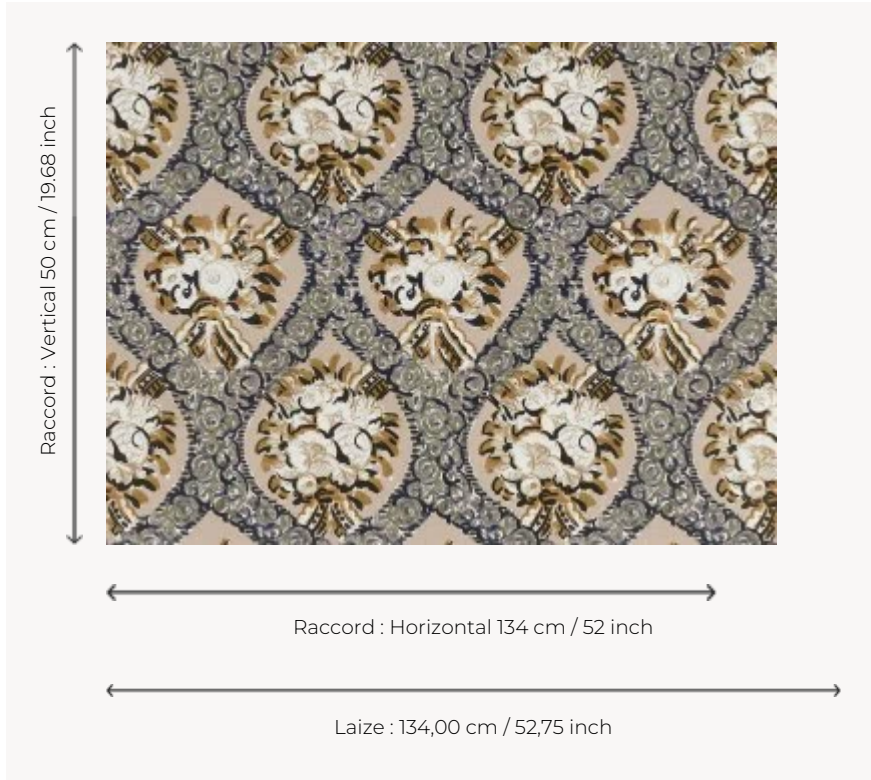

### Pierre Frey

<b>TYPE</b>	Wide width printed wallpapers
<b>SALES UNIT</b>	Available per meter/yard
<b>BACKING</b>	NON WOVEN
<b>COMPOSITION</b>	-
<b>WIDTH</b>	134 cm / 52,75 inch
<b>REPEAT</b>	H: 134 cm - 52,00 inch V: 50 cm - 19,68 inch Straight repeat
<b>WEIGHT</b>	185 gr / m <sup>2</sup>
<b>CARE</b>	
<b>TRIMMING</b>	Pretrimmed
<b>HANGING/REMOVING</b>	Paste the wall Strippable
<b>CERTIFICATIONS</b>	EUROCLASS B-s1,d0 ASTM E84 Class A
<b>NOTES</b>	Good lightfastness Flame retardant backing
<b>INFORMATION</b>	Use the trim & join marks during installation. Double-cut installation.
<b>BOOK</b>	F9979PPFREY33