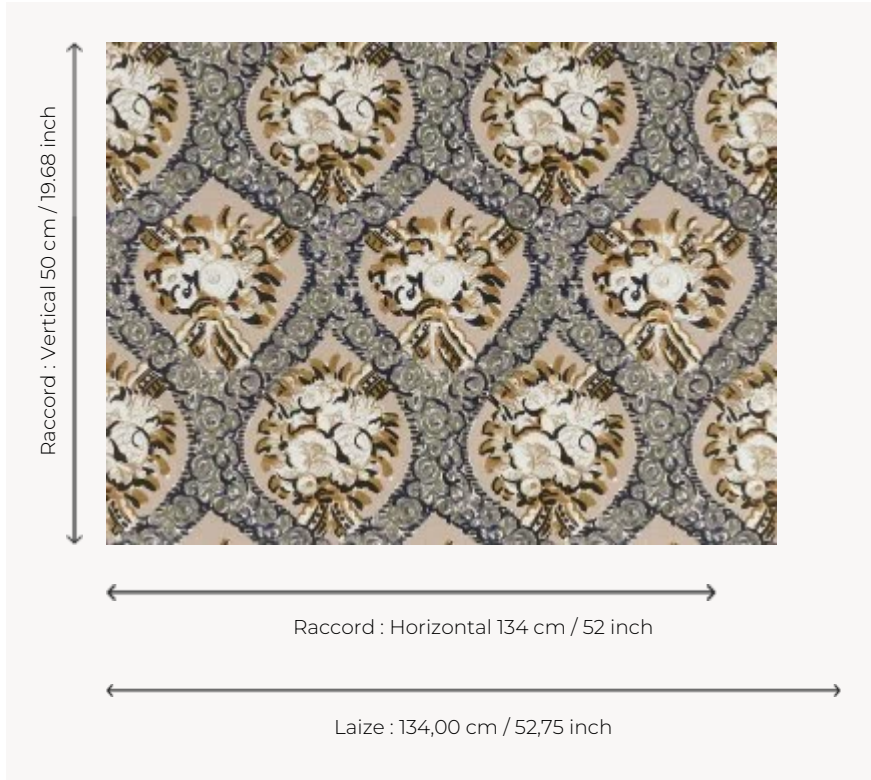

FP873002 - Tisane

Pierre Frey

TYPE	Wide width printed wallpapers
SALES UNIT	Available per meter/yard
BACKING	NON WOVEN
COMPOSITION	-
WIDTH	134 cm / 52,75 inch
REPEAT	H: 134 cm - 52,00 inch V: 50 cm - 19,68 inch Straight repeat
WEIGHT	185 gr / m ²
CARE	
TRIMMING	Pretrimmed
HANGING/REMOVING	Paste the wall Strippable
CERTIFICATIONS	EUROCLASS B-s1,d0 ASTM E84 Class A
NOTES	Good lightfastness Flame retardant backing
INFORMATION	Use the trim & join marks during installation. Double-cut installation.
BOOK	F9979PPFREY33