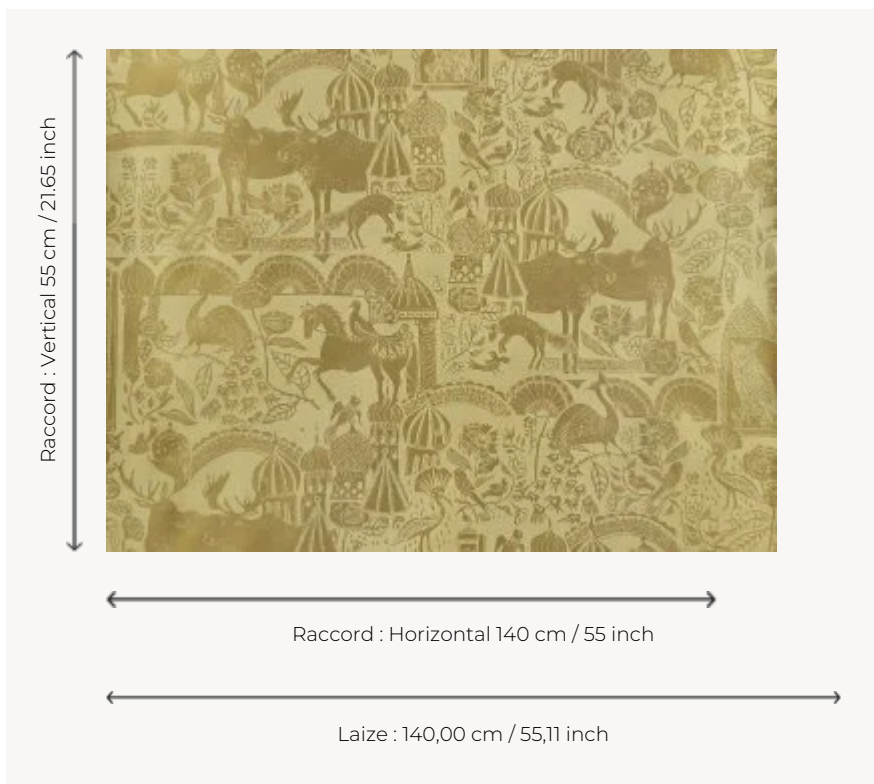

FP875001 LOSSINY METAL

Journey to the heart of the Lossiny forest in Russia, also known as the Elk Island. The 3D printing on a metallic background reproduces the characteristic details of traditional linocuts used by the artist to create this contemporary design. This wallpaper also exists in a colored version under the reference LOSSINY FP874.

FP875001 - Or

Pierre Frey

TYPE	Wide width printed wallpapers - Embossed patterns
SALES UNIT	Available per meter/yard
BACKING	NON WOVEN
COMPOSITION	-
WIDTH	140 cm / 55,11 inch
REPEAT	H: 140 cm - 55,00 inch V: 55 cm - 21,65 inch Straight repeat
WEIGHT	295 gr / m²
CARE	
TRIMMING	Trimmed
HANGING/REMOVING	Paste the wall Strippable
NOTES	Raised pattern
BOOK	F9979PPFREY33