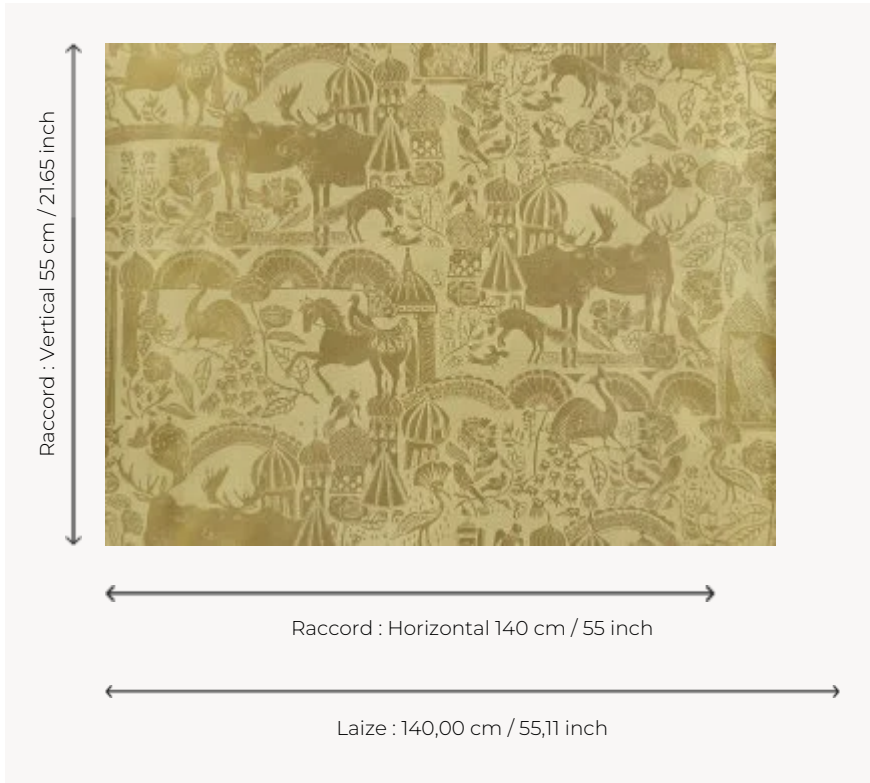

FP875001 LOSSINY METAL

Journey to the heart of the Lossiny forest in Russia, also known as the Elk Island. The 3D printing on a metallic background reproduces the characteristic details of traditional linocuts used by the artist to create this contemporary design. This wallpaper also exists in a colored version under the reference LOSSINY FP874.

FP875001 - Or

Pierre Frey

TYPE	Wide width printed wallpapers - Embossed patterns
SALES UNIT	Available per meter/yard
BACKING	NON WOVEN
COMPOSITION	-
WIDTH	140 cm / 55,11 inch
REPEAT	H: 140 cm - 55,00 inch V: 55 cm - 21,65 inch Straight repeat
WEIGHT	295 gr / m ²
CARE	
TRIMMING	Trimmed
HANGING/REMOVING	Paste the wall Strippable
NOTES	Raised pattern
BOOK	F9979PPFREY33