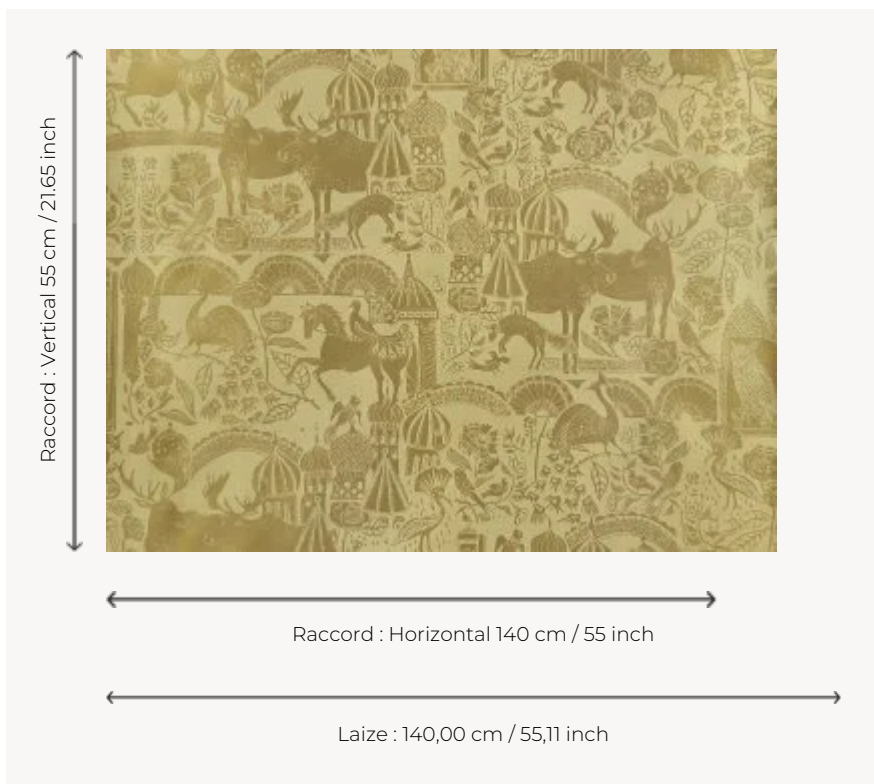

# FP875001 LOSSINY METAL

Journey to the heart of the Lossiny forest in Russia, also known as the Elk Island. The 3D printing on a metallic background reproduces the characteristic details of traditional linocuts used by the artist to create this contemporary design. This wallpaper also exists in a colored version under the reference LOSSINY FP874.

## Pierre Frey

<b>TYPE</b>	Wide width printed wallpapers - Embossed patterns
<b>SALES UNIT</b>	Available per meter/yard
<b>BACKING</b>	NON WOVEN
<b>COMPOSITION</b>	-
<b>WIDTH</b>	140 cm / 55,11 inch
<b>REPEAT</b>	H: 140 cm - 55,00 inch V: 55 cm - 21,65 inch Straight repeat
<b>WEIGHT</b>	295 gr / m <sup>2</sup>
<b>CARE</b>	
<b>TRIMMING</b>	Trimmed
<b>HANGING/REMOVING</b>	Paste the wall Strippable
<b>NOTES</b>	Raised pattern
<b>BOOK</b>	F9979PPFREY33