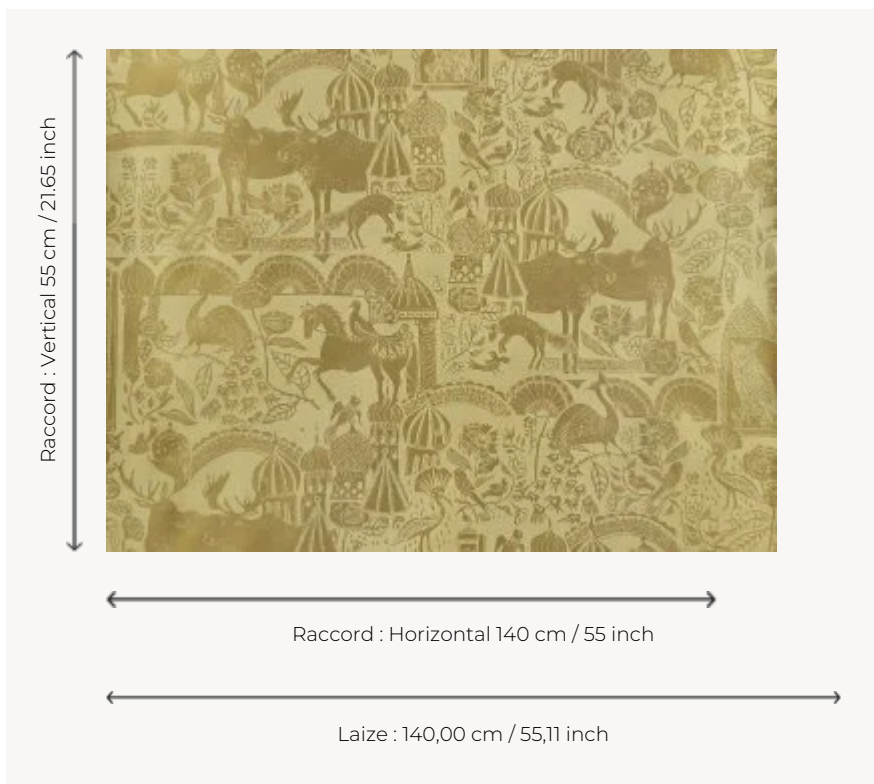

FP875001 LOSSINY METAL

Journey to the heart of the Lossiny forest in Russia, also known as the Elk Island. The 3D printing on a metallic background reproduces the characteristic details of traditional linocuts used by the artist to create this contemporary design. This wallpaper also exists in a colored version under the reference LOSSINY FP874.

FP875001 - Or

Pierre Frey

TYPE	Wide width printed wallpapers - Embossed patterns
SALES UNIT	Available per meter/yard
BACKING	NON WOVEN
COMPOSITION	-
WIDTH	140 cm / 55,11 inch
REPEAT	H: 140 cm - 55,00 inch V: 55 cm - 21,65 inch Straight repeat
WEIGHT	295 gr / m ²
CARE	
TRIMMING	Trimmed
HANGING/REMOVING	Paste the wall Strippable
NOTES	Raised pattern
BOOK	F9979PPFREY33