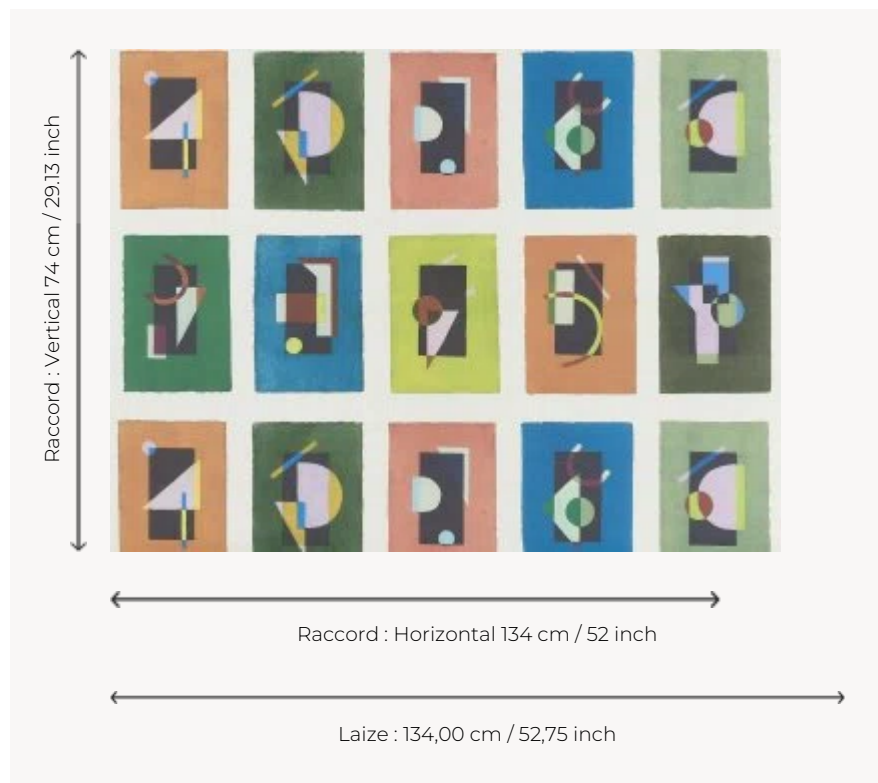

## FP876001 PETROUCHKA

This composition of hand-painted sketches freely evokes the colorful costumes and dances of the characters in Igor Stravinsky's ballet "Petrouchka" created in 1910. Printed in wide width on fibrous non-woven backing, this wallpaper is reminiscent of the original gouache works on paper.

### FP876001 - Multicolore

### Pierre Frey

<b>TYPE</b>	Wide width printed wallpapers
<b>ARTIST</b>	Naoki Kawano
<b>SALES UNIT</b>	Available per meter/yard
<b>BACKING</b>	NON WOVEN
<b>COMPOSITION</b>	-
<b>WIDTH</b>	134 cm / 52,75 inch
<b>REPEAT</b>	H: 134 cm - 52,00 inch V: 74 cm - 29,13 inch Straight repeat
<b>WEIGHT</b>	135 gr / m <sup>2</sup>
<b>CARE</b>	
<b>TRIMMING</b>	Pretrimmed
<b>HANGING/REMOVING</b>	Paste the wall Strippable
<b>CERTIFICATIONS</b>	EUROCLASS B-s1,d0 ASTM E84 Class A
<b>NOTES</b>	Good lightfastness Flame retardant backing
<b>INFORMATION</b>	Use the trim & join marks during installation. Double-cut installation.
<b>BOOK</b>	F9979PPFREY33