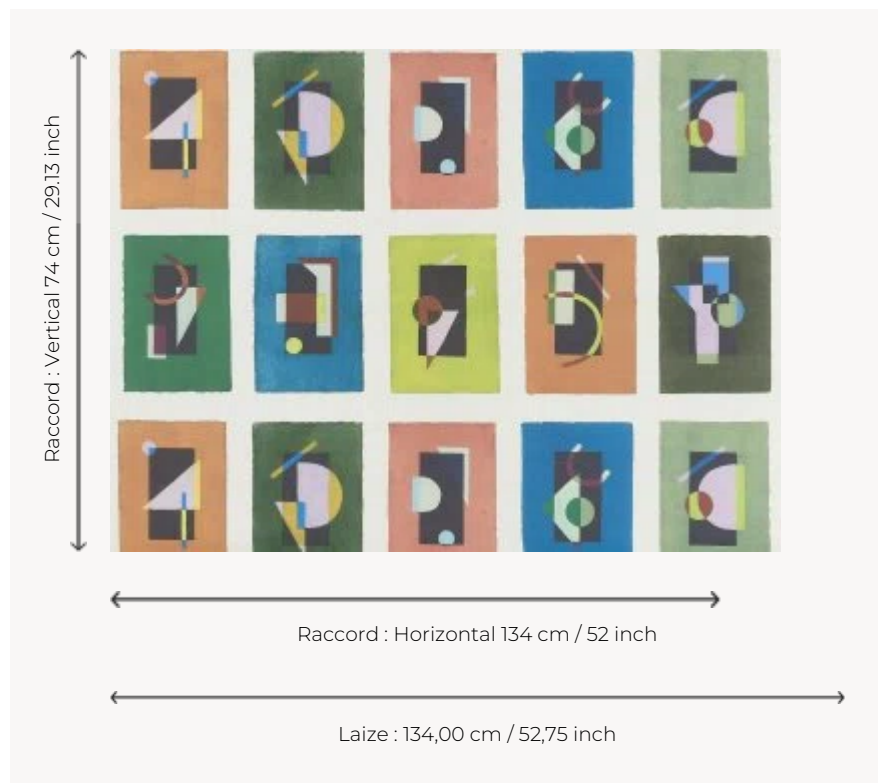

FP876001 PETROUCHKA

This composition of hand-painted sketches freely evokes the colorful costumes and dances of the characters in Igor Stravinsky's ballet "Petrouchka" created in 1910. Printed in wide width on fibrous non-woven backing, this wallpaper is reminiscent of the original gouache works on paper.

FP876001 - Multicolore

Pierre Frey

TYPE	Wide width printed wallpapers
ARTIST	Naoki Kawano
SALES UNIT	Available per meter/yard
BACKING	NON WOVEN
COMPOSITION	-
WIDTH	134 cm / 52,75 inch
REPEAT	H: 134 cm - 52,00 inch V: 74 cm - 29,13 inch Straight repeat
WEIGHT	135 gr / m ²
CARE	
TRIMMING	Pretrimmed
HANGING/REMOVING	Paste the wall Strippable
CERTIFICATIONS	EUROCLASS B-s1,d0 ASTM E84 Class A
NOTES	Good lightfastness Flame retardant backing
INFORMATION	Use the trim & join marks during installation. Double-cut installation.
BOOK	F9979PPFREY33