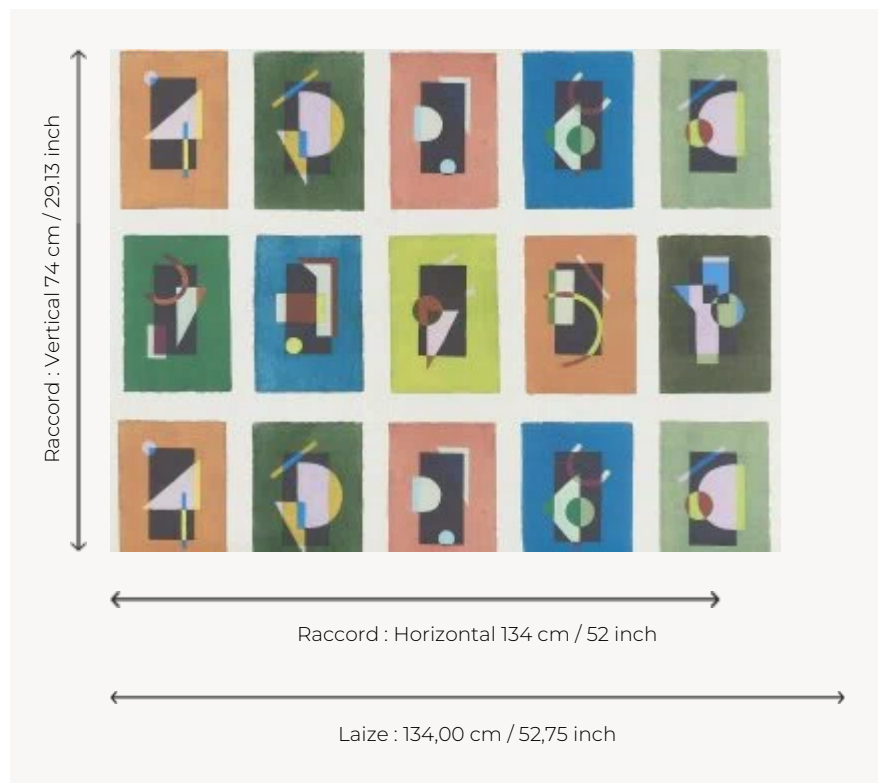

## FP876001 PETROUCHKA

This composition of hand-painted sketches freely evokes the colorful costumes and dances of the characters in Igor Stravinsky's ballet "Petrouchka" created in 1910. Printed in wide width on fibrous non-woven backing, this wallpaper is reminiscent of the original gouache works on paper.

### FP876001 - Multicolore

### Pierre Frey

<b>TYPE</b>	Wide width printed wallpapers
<b>ARTIST</b>	Naoki Kawano
<b>SALES UNIT</b>	Available per meter/yard
<b>BACKING</b>	NON WOVEN
<b>COMPOSITION</b>	-
<b>WIDTH</b>	134 cm / 52,75 inch
<b>REPEAT</b>	H: 134 cm - 52,00 inch V: 74 cm - 29,13 inch Straight repeat
<b>WEIGHT</b>	135 gr / m <sup>2</sup>
<b>CARE</b>	
<b>TRIMMING</b>	Pretrimmed
<b>HANGING/REMOVING</b>	Paste the wall Strippable
<b>CERTIFICATIONS</b>	EUROCLASS B-s1,d0 ASTM E84 Class A
<b>NOTES</b>	Good lightfastness Flame retardant backing
<b>INFORMATION</b>	Use the trim & join marks during installation. Double-cut installation.
<b>BOOK</b>	F9979PPFREY33