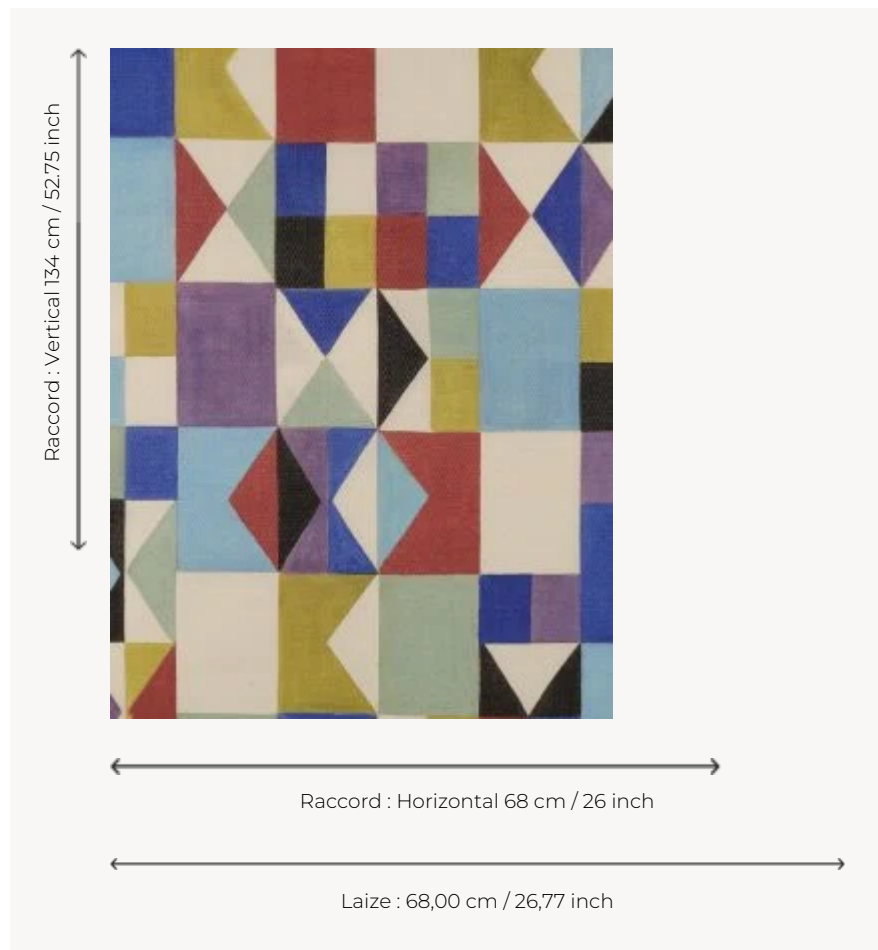

FP881001 ARLEQUINADE

Geometric composition painted with a brush evoking the colorful costumes of the Harlequin character. Printed on vinyl with a matte finish backing.

FP881001 - Arlequin

Pierre Frey

TYPE	Small width printed wallpapers - Vinyls
SALES UNIT	Available per meter/yard
BACKING	NON WOVEN
COMPOSITION	100 % Vinyl
WIDTH	68 cm / 26,77 inch
REPEAT	H: 68 cm - 26,00 inch V: 134 cm - 52,75 inch Half drop repeat
WEIGHT	460 gr / m ²
CARE	 
TRIMMING	Trimmed
HANGING/REMOVING	Paste the wall Wet removable
CERTIFICATIONS	EUROCLASS B-s2,d0 ASTM E84 Class A
NOTES	Good lightfastness Flame retardant backing Extra washable
BOOK	F9979PPFREY33

2 Colors

FP881001
Arlequin

FP881002
Glacier