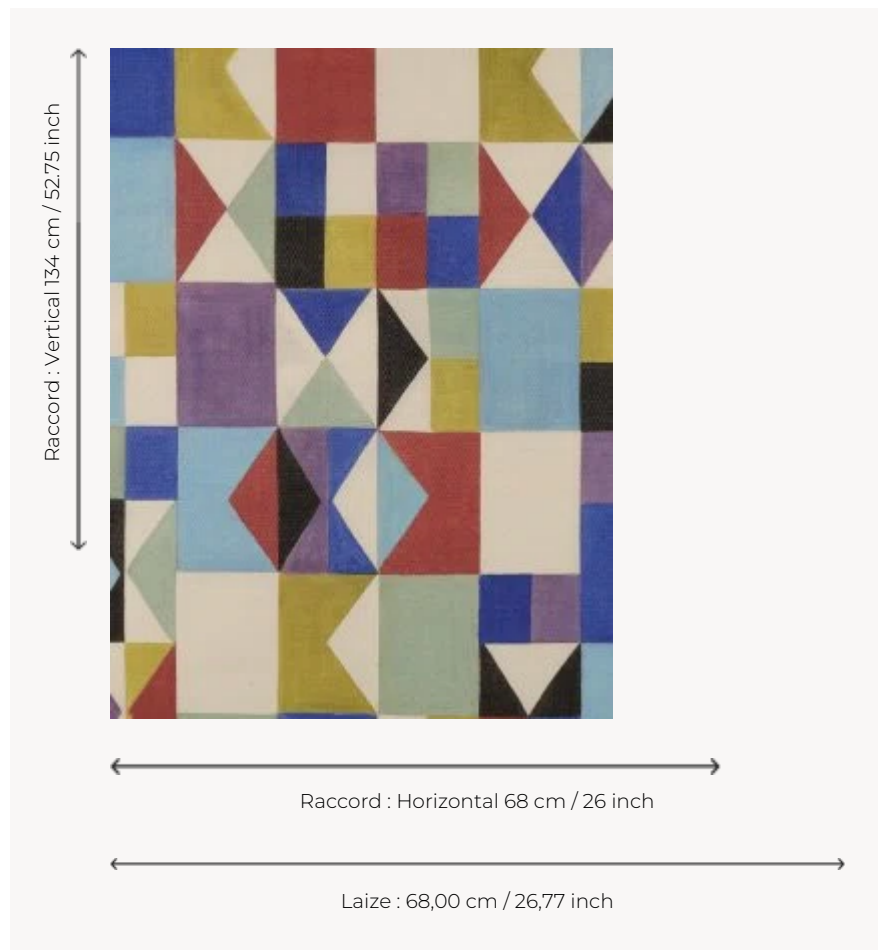

FP881001 ARLEQUINADE

Geometric composition painted with a brush evoking the colorful costumes of the Harlequin character. Printed on vinyl with a matte finish backing.

FP881001 - Arlequin

Pierre Frey

TYPE	Small width printed wallpapers - Vinyls
SALES UNIT	Available per meter/yard
BACKING	NON WOVEN
COMPOSITION	100 % Vinyl
WIDTH	68 cm / 26,77 inch
REPEAT	H: 68 cm - 26,00 inch V: 134 cm - 52,75 inch Half drop repeat
WEIGHT	460 gr / m ²
CARE	
TRIMMING	Trimmed
HANGING/REMOVING	Paste the wall Wet removable
CERTIFICATIONS	EUROCLASS B-s2,d0 ASTM E84 Class A
NOTES	Good lightfastness Flame retardant backing Extra washable
BOOK	F9979PPFREY33

2 Colors

FP881001
Arlequin

FP881002
Glacier