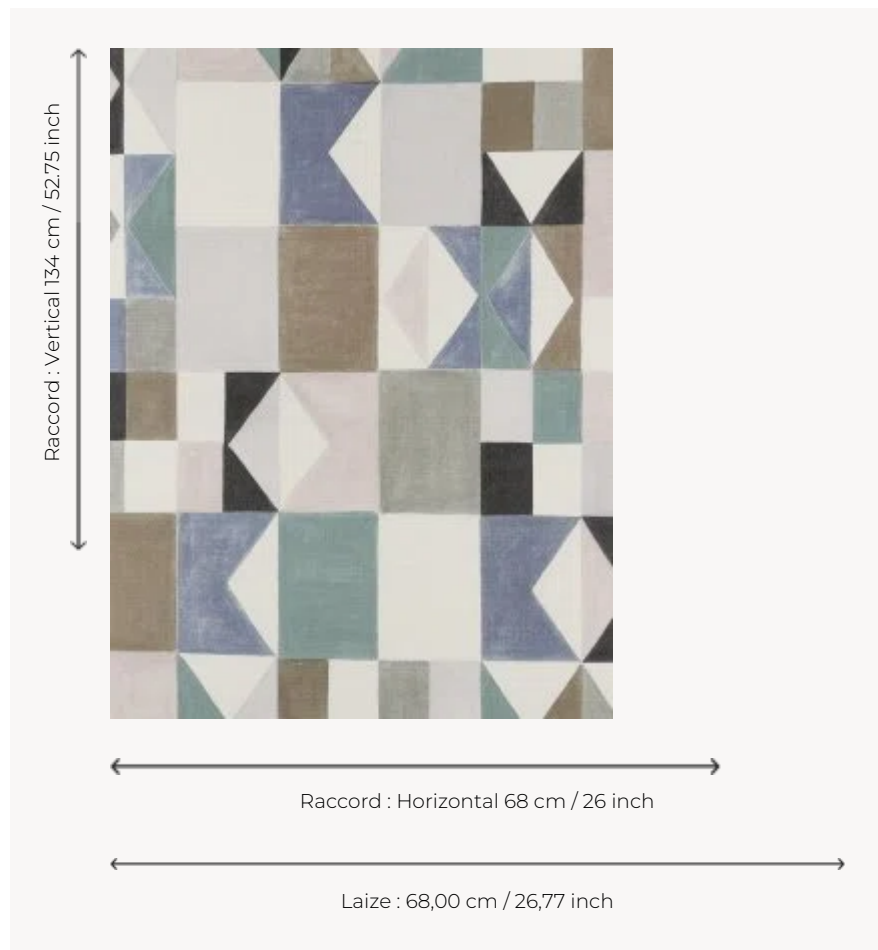

FP881002 ARLEQUINADE

Geometric composition painted with a brush evoking the colorful costumes of the Harlequin character. Printed on vinyl with a matte finish backing.

FP881002 - Glacier

Pierre Frey

| | |
|-------------------------|---|
| TYPE | Small width printed wallpapers - Vinyls |
| SALES UNIT | Available per meter/yard |
| BACKING | NON WOVEN |
| COMPOSITION | 100 % Vinyl |
| WIDTH | 68 cm / 26,77 inch |
| REPEAT | H: 68 cm - 26,00 inch V: 134 cm - 52,75 inch Half drop repeat |
| WEIGHT | 460 gr / m ² |
| CARE |  |
| TRIMMING | Trimmed |
| HANGING/REMOVING | Paste the wall Wet removable |
| CERTIFICATIONS | EUROCLASS B-s2,d0 ASTM E84 Class A |
| NOTES | Good lightfastness Flame retardant backing Extra washable |
| BOOK | F9979PPFREY33 |

2 Colors

FP881001
Arlequin

FP881002
Glacier