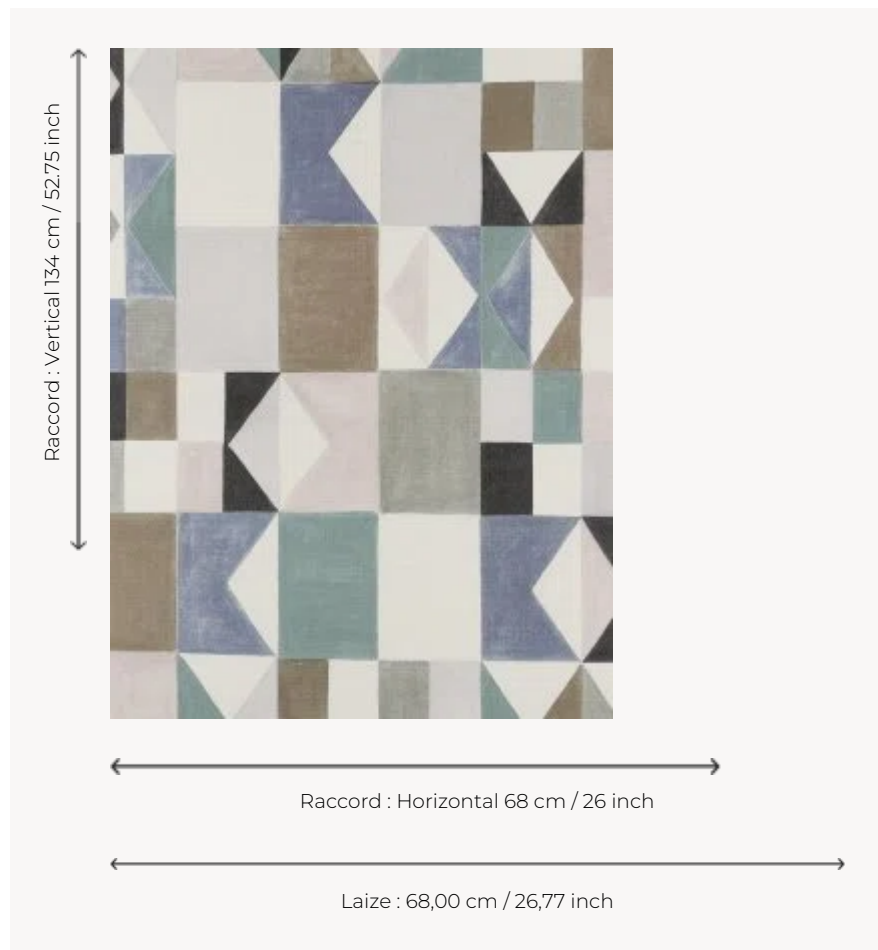

FP881002 ARLEQUINADE

Geometric composition painted with a brush evoking the colorful costumes of the Harlequin character. Printed on vinyl with a matte finish backing.

FP881002 - Glacier

Pierre Frey

TYPE	Small width printed wallpapers - Vinyls
SALES UNIT	Available per meter/yard
BACKING	NON WOVEN
COMPOSITION	100 % Vinyl
WIDTH	68 cm / 26,77 inch
REPEAT	H: 68 cm - 26,00 inch V: 134 cm - 52,75 inch Half drop repeat
WEIGHT	460 gr / m ²
CARE	
TRIMMING	Trimmed
HANGING/REMOVING	Paste the wall Wet removable
CERTIFICATIONS	EUROCLASS B-s2,d0 ASTM E84 Class A
NOTES	Good lightfastness Flame retardant backing Extra washable
BOOK	F9979PPFREY33

2 Colors

FP881001
Arlequin

FP881002
Glacier