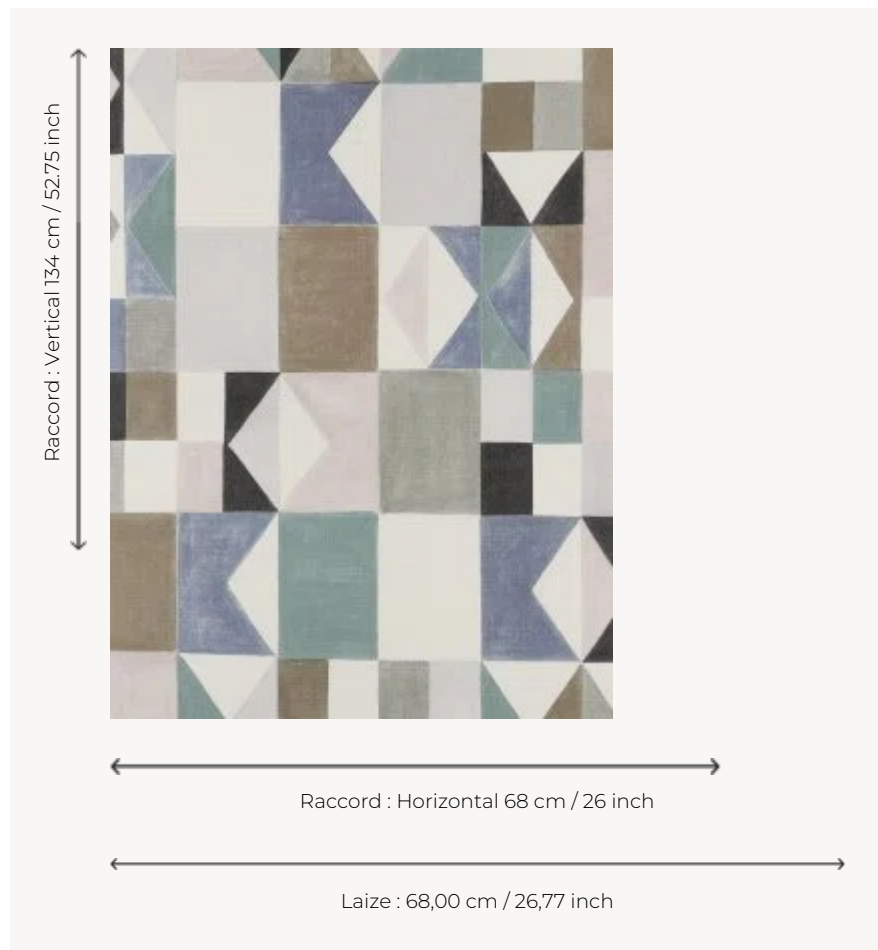

FP881002 ARLEQUINADE

Geometric composition painted with a brush evoking the colorful costumes of the Harlequin character. Printed on vinyl with a matte finish backing.

FP881002 - Glacier

Pierre Frey

TYPE	Small width printed wallpapers - Vinyls
SALES UNIT	Available per meter/yard
BACKING	NON WOVEN
COMPOSITION	100 % Vinyl
WIDTH	68 cm / 26,77 inch
REPEAT	H: 68 cm - 26,00 inch V: 134 cm - 52,75 inch Half drop repeat
WEIGHT	460 gr / m ²
CARE	
TRIMMING	Trimmed
HANGING/REMOVING	Paste the wall Wet removable
CERTIFICATIONS	EUROCLASS B-s2,d0 ASTM E84 Class A
NOTES	Good lightfastness Flame retardant backing Extra washable
BOOK	F9979PPFREY33

2 Colors

FP881001
Arlequin

FP881002
Glacier