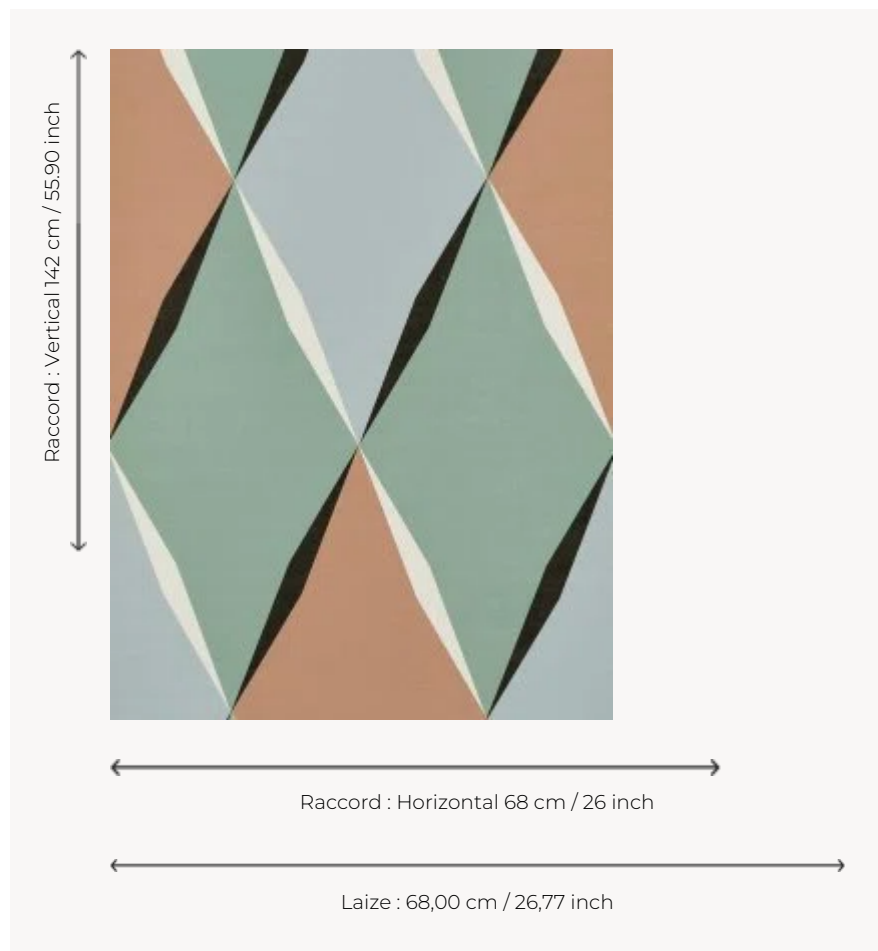

FP882001 COMEDIA

Large geometric pattern composed of lozenges whose scale and combination of colors bring volume and depth to the wall. Printed on an embossed vinyl with an unstructured linen look and a matte finish.

FP882001 - Riviere

Pierre Frey

TYPE	Small width printed wallpapers - Vinyls
SALES UNIT	Available per meter/yard
BACKING	PAPER
COMPOSITION	100 % Vinyl
WIDTH	68 cm / 26,77 inch
REPEAT	H: 68 cm - 26,00 inch V: 142 cm - 55,90 inch Straight repeat
WEIGHT	380 gr / m ²
CARE	
TRIMMING	Trimmed
HANGING/REMOVING	Paste the paper Dry strippable
CERTIFICATIONS	EUROCLASS B-s2,d0 ASTM E84 Class A
NOTES	Good lightfastness Flame retardant backing Extra washable
BOOK	F9979PPFREY33

4 Colors

FP882001
Riviere

FP882002
Soleil

FP882003
Mer

FP882004
Arlequin