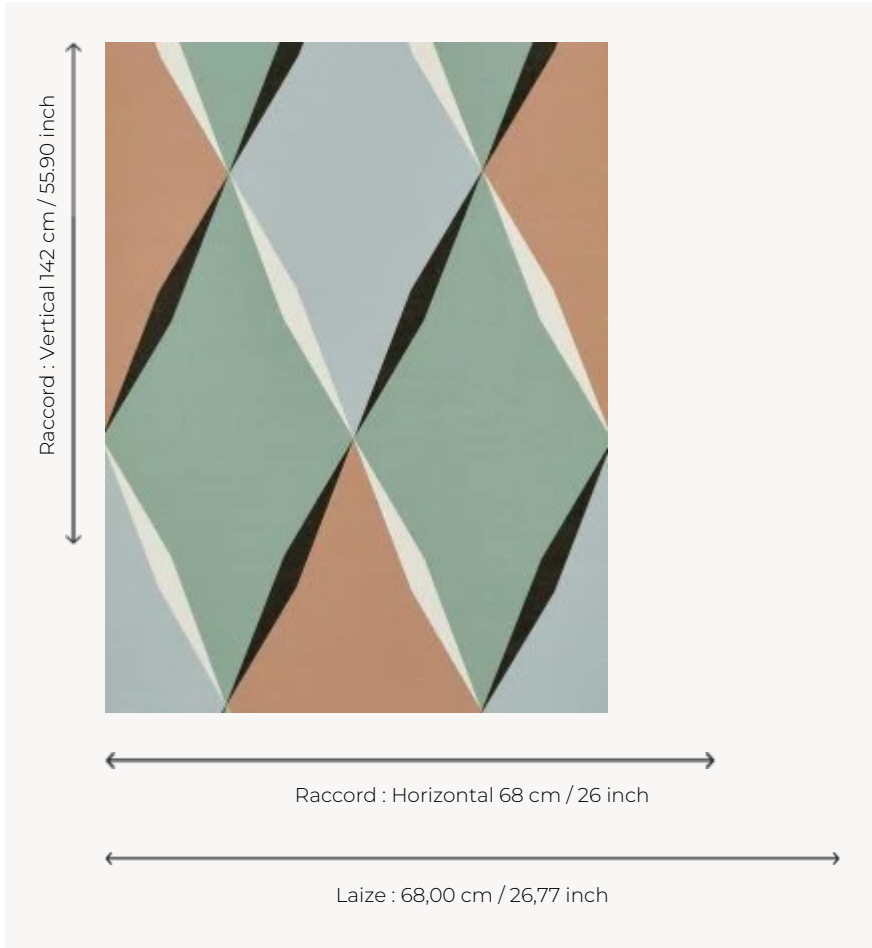

FP882001 COMEDIA

Large geometric pattern composed of lozenges whose scale and combination of colors bring volume and depth to the wall. Printed on an embossed vinyl with an unstructured linen look and a matte finish.

FP882001 - Riviere

Pierre Frey

TYPE	Small width printed wallpapers - Vinyls
SALES UNIT	Available per meter/yard
BACKING	PAPER
COMPOSITION	100 % Vinyl
WIDTH	68 cm / 26,77 inch
REPEAT	H: 68 cm - 26,00 inch V: 142 cm - 55,90 inch Straight repeat
WEIGHT	380 gr / m ²
CARE	
TRIMMING	Trimmed
HANGING/REMOVING	Paste the paper Dry strippable
CERTIFICATIONS	EUROCLASS B-s2,d0 ASTM E84 Class A
NOTES	Good lightfastness Flame retardant backing Extra washable
BOOK	F9979PPFREY33

4 Colors

FP882001
Riviere

FP882002
Soleil

FP882003
Mer

FP882004
Arlequin