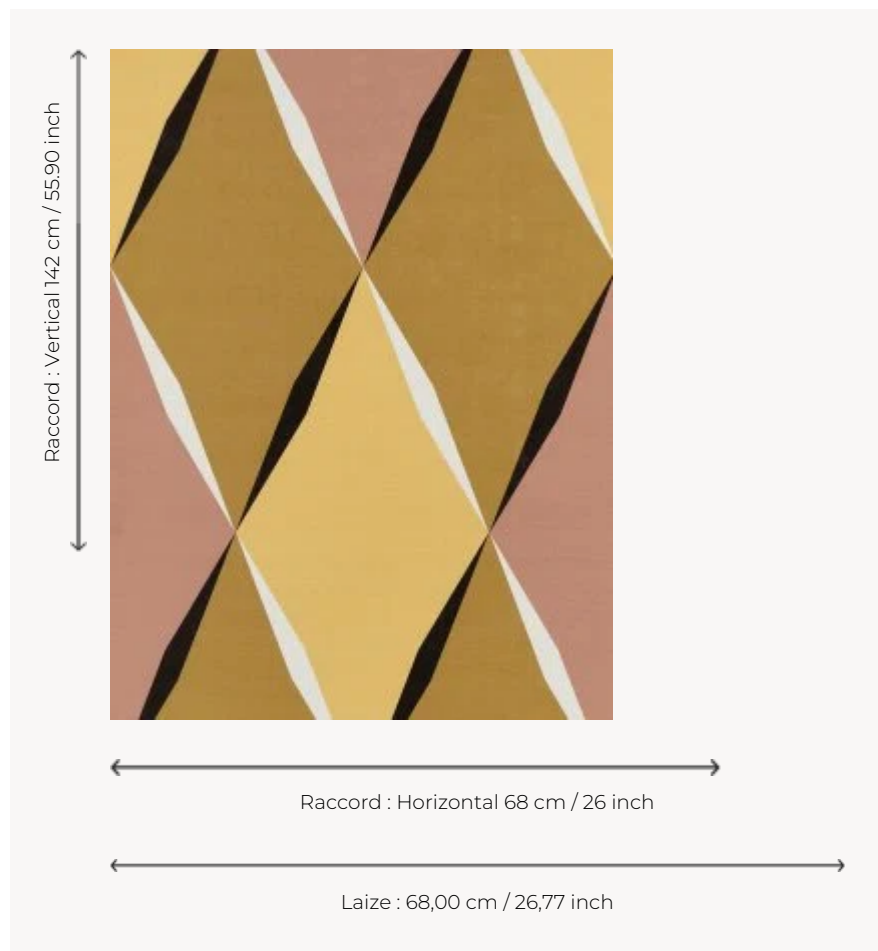

# FP882002 COMEDIA

Large geometric pattern composed of lozenges whose scale and combination of colors bring volume and depth to the wall. Printed on an embossed vinyl with an unstructured linen look and a matte finish.

## FP882002 - Soleil

## Pierre Frey

<b>TYPE</b>	Small width printed wallpapers - Vinyls
<b>SALES UNIT</b>	Available per meter/yard
<b>BACKING</b>	PAPER
<b>COMPOSITION</b>	100 % Vinyl
<b>WIDTH</b>	68 cm / 26,77 inch
<b>REPEAT</b>	H: 68 cm - 26,00 inch V: 142 cm - 55,90 inch Straight repeat
<b>WEIGHT</b>	380 gr / m <sup>2</sup>
<b>CARE</b>	 
<b>TRIMMING</b>	Trimmed
<b>HANGING/REMOVING</b>	Paste the paper Dry strippable
<b>CERTIFICATIONS</b>	EUROCLASS B-s2,d0 ASTM E84 Class A
<b>NOTES</b>	Good lightfastness Flame retardant backing Extra washable
<b>BOOK</b>	F9979PPFREY33

## 4 Colors

FP882001  
Riviere

FP882002  
Soleil

FP882003  
Mer

FP882004  
Arlequin