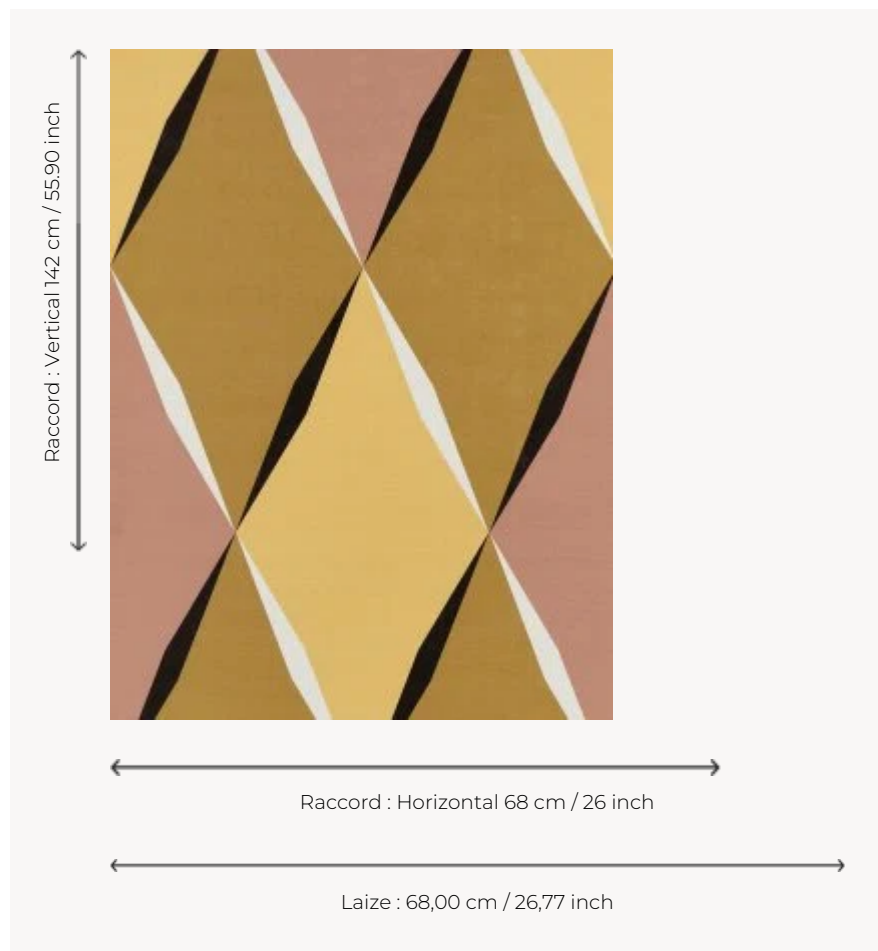

# FP882002 COMEDIA

Large geometric pattern composed of lozenges whose scale and combination of colors bring volume and depth to the wall. Printed on an embossed vinyl with an unstructured linen look and a matte finish.

## FP882002 - Soleil

## Pierre Frey

<b>TYPE</b>	Small width printed wallpapers - Vinyls
<b>SALES UNIT</b>	Available per meter/yard
<b>BACKING</b>	PAPER
<b>COMPOSITION</b>	100 % Vinyl
<b>WIDTH</b>	68 cm / 26,77 inch
<b>REPEAT</b>	H: 68 cm - 26,00 inch V: 142 cm - 55,90 inch Straight repeat
<b>WEIGHT</b>	380 gr / m <sup>2</sup>
<b>CARE</b>	
<b>TRIMMING</b>	Trimmed
<b>HANGING/REMOVING</b>	Paste the paper Dry strippable
<b>CERTIFICATIONS</b>	EUROCLASS B-s2,d0 ASTM E84 Class A
<b>NOTES</b>	Good lightfastness Flame retardant backing Extra washable
<b>BOOK</b>	F9979PPFREY33

## 4 Colors

FP882001  
Riviere

FP882002  
Soleil

FP882003  
Mer

FP882004  
Arlequin